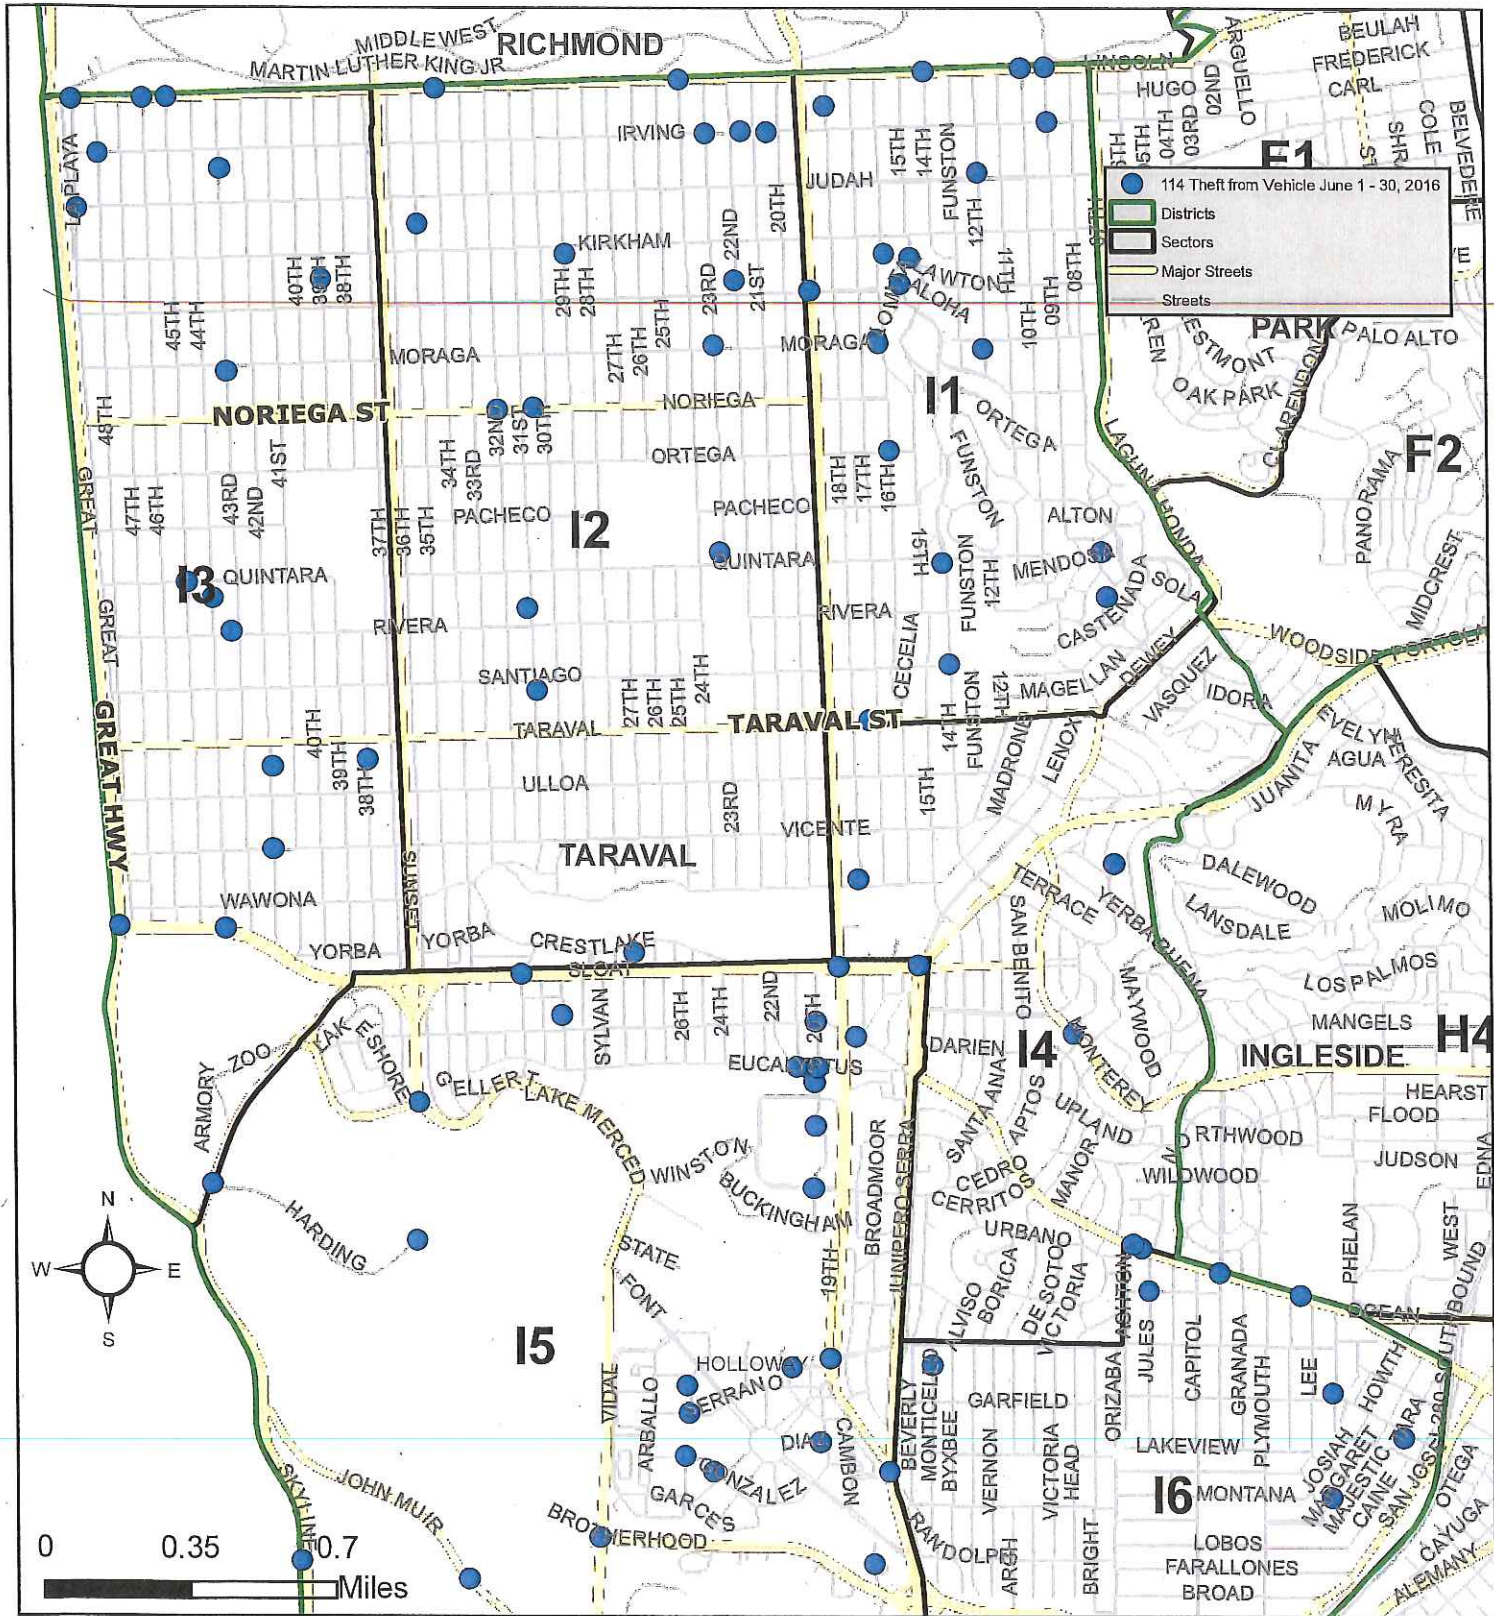

TARAVAL DISTRICT - THEFT FROM VEHICLE JUNE 1 - JUNE 30, 2016 (TOTAL 114 INCIDENTS)

This map accurately reflects the information available in SFPD's CrimeView/CABLE database at the time of preparation. July 6, 2016

Prepared by:
San Francisco Police Dept.
Crime Analysis Unit