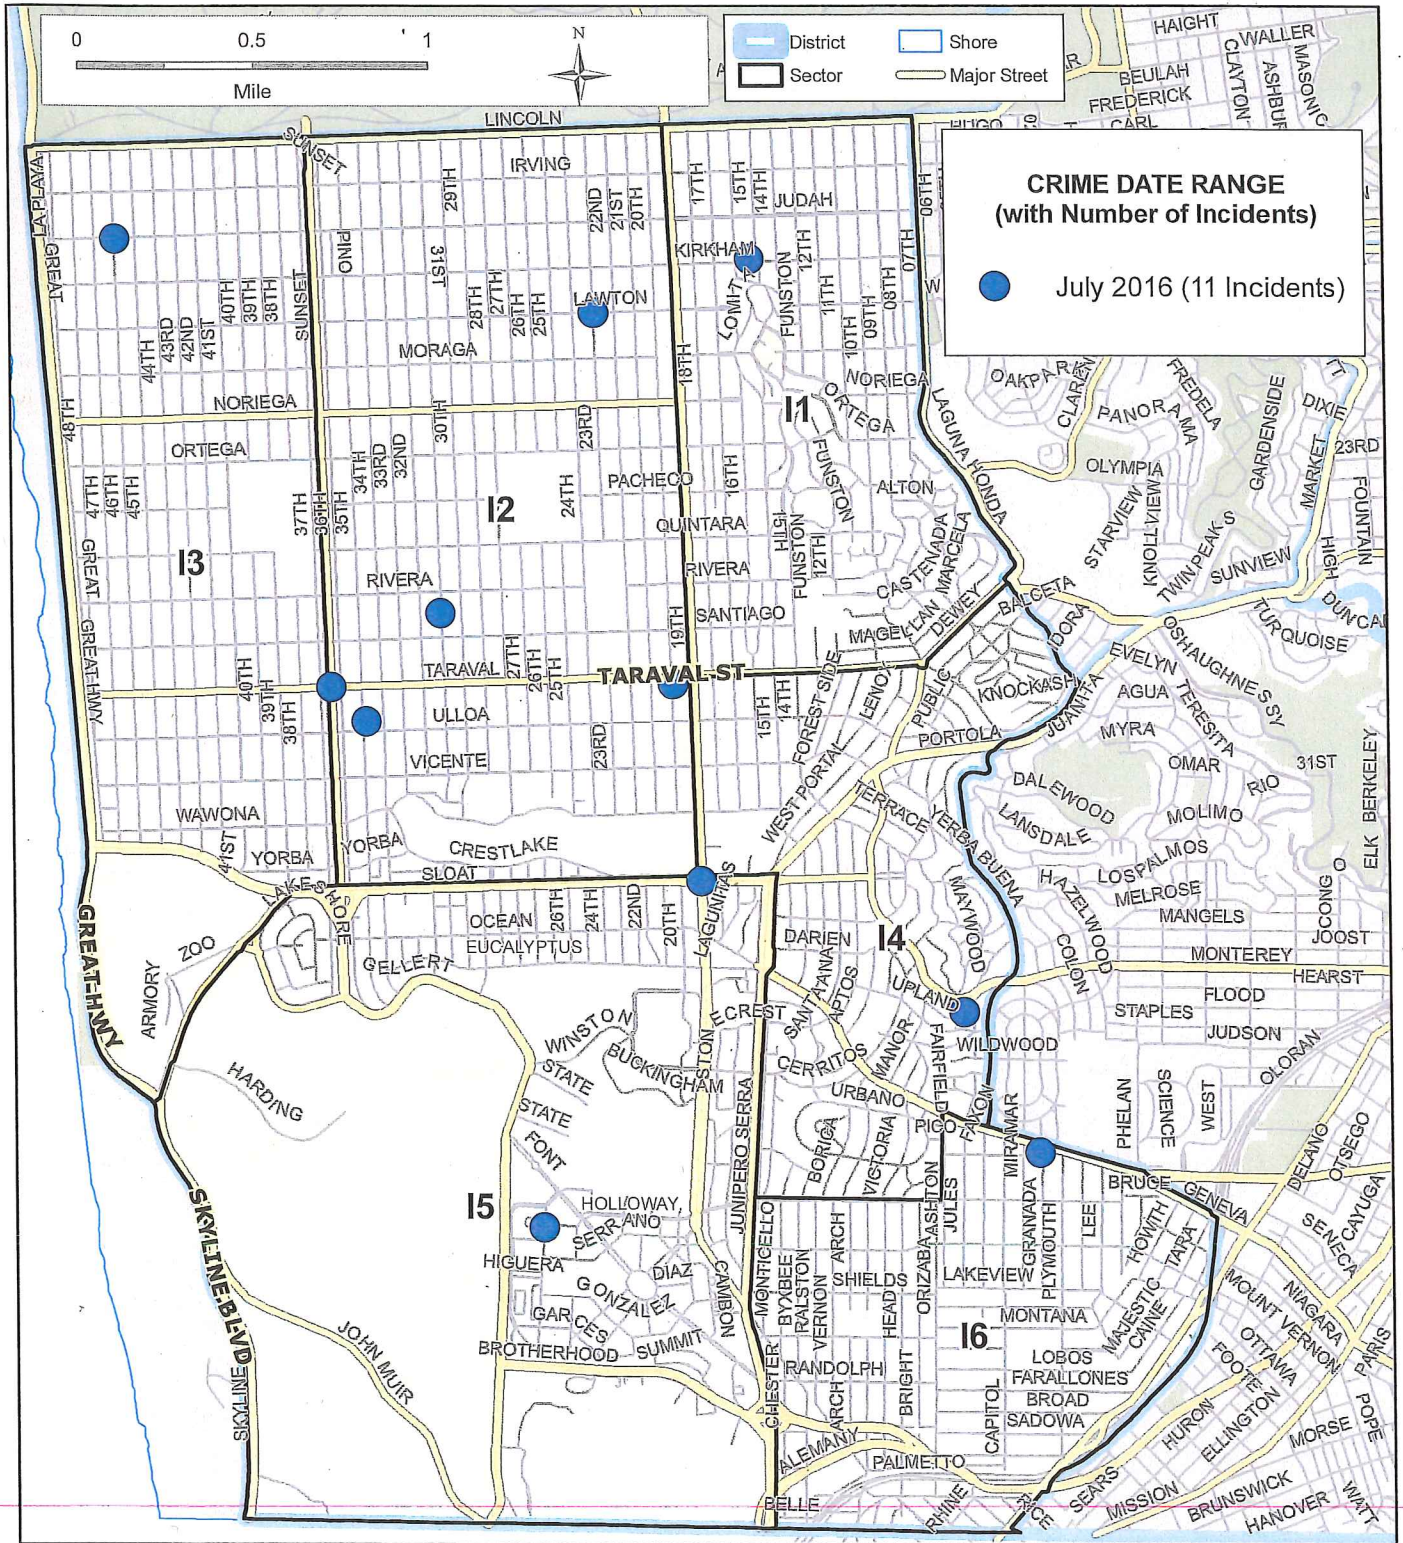

TARAVAL DISTRICT - THEFT FROM VEHICLE JULY 1 - 31, 2016 (101 INCIDENTS)

This map accurately reflects the information available in SFPD's CrimeView/CABLE database at the time of preparation. Last updated August 9, 2016

Prepared by:
San Francisco Police Dept.
Crime Analysis Unit

TARAVAL DISTRICT - BURGLARY

JULY 1 - 31, 2016 (49 INCIDENTS)

This map accurately reflects the information available in SFPD's CrimeView/CABLE database at the time of preparation. Last updated August 9, 2016

Prepared by:
San Francisco Police Dept.
Crime Analysis Unit

TARAVAL DISTRICT - ROBBERY

JULY 1 - 31, 2016 (11 INCIDENTS)

This map accurately reflects the information available in SFPD's CrimeView/CABLE database at the time of preparation. Last updated August 9, 2016