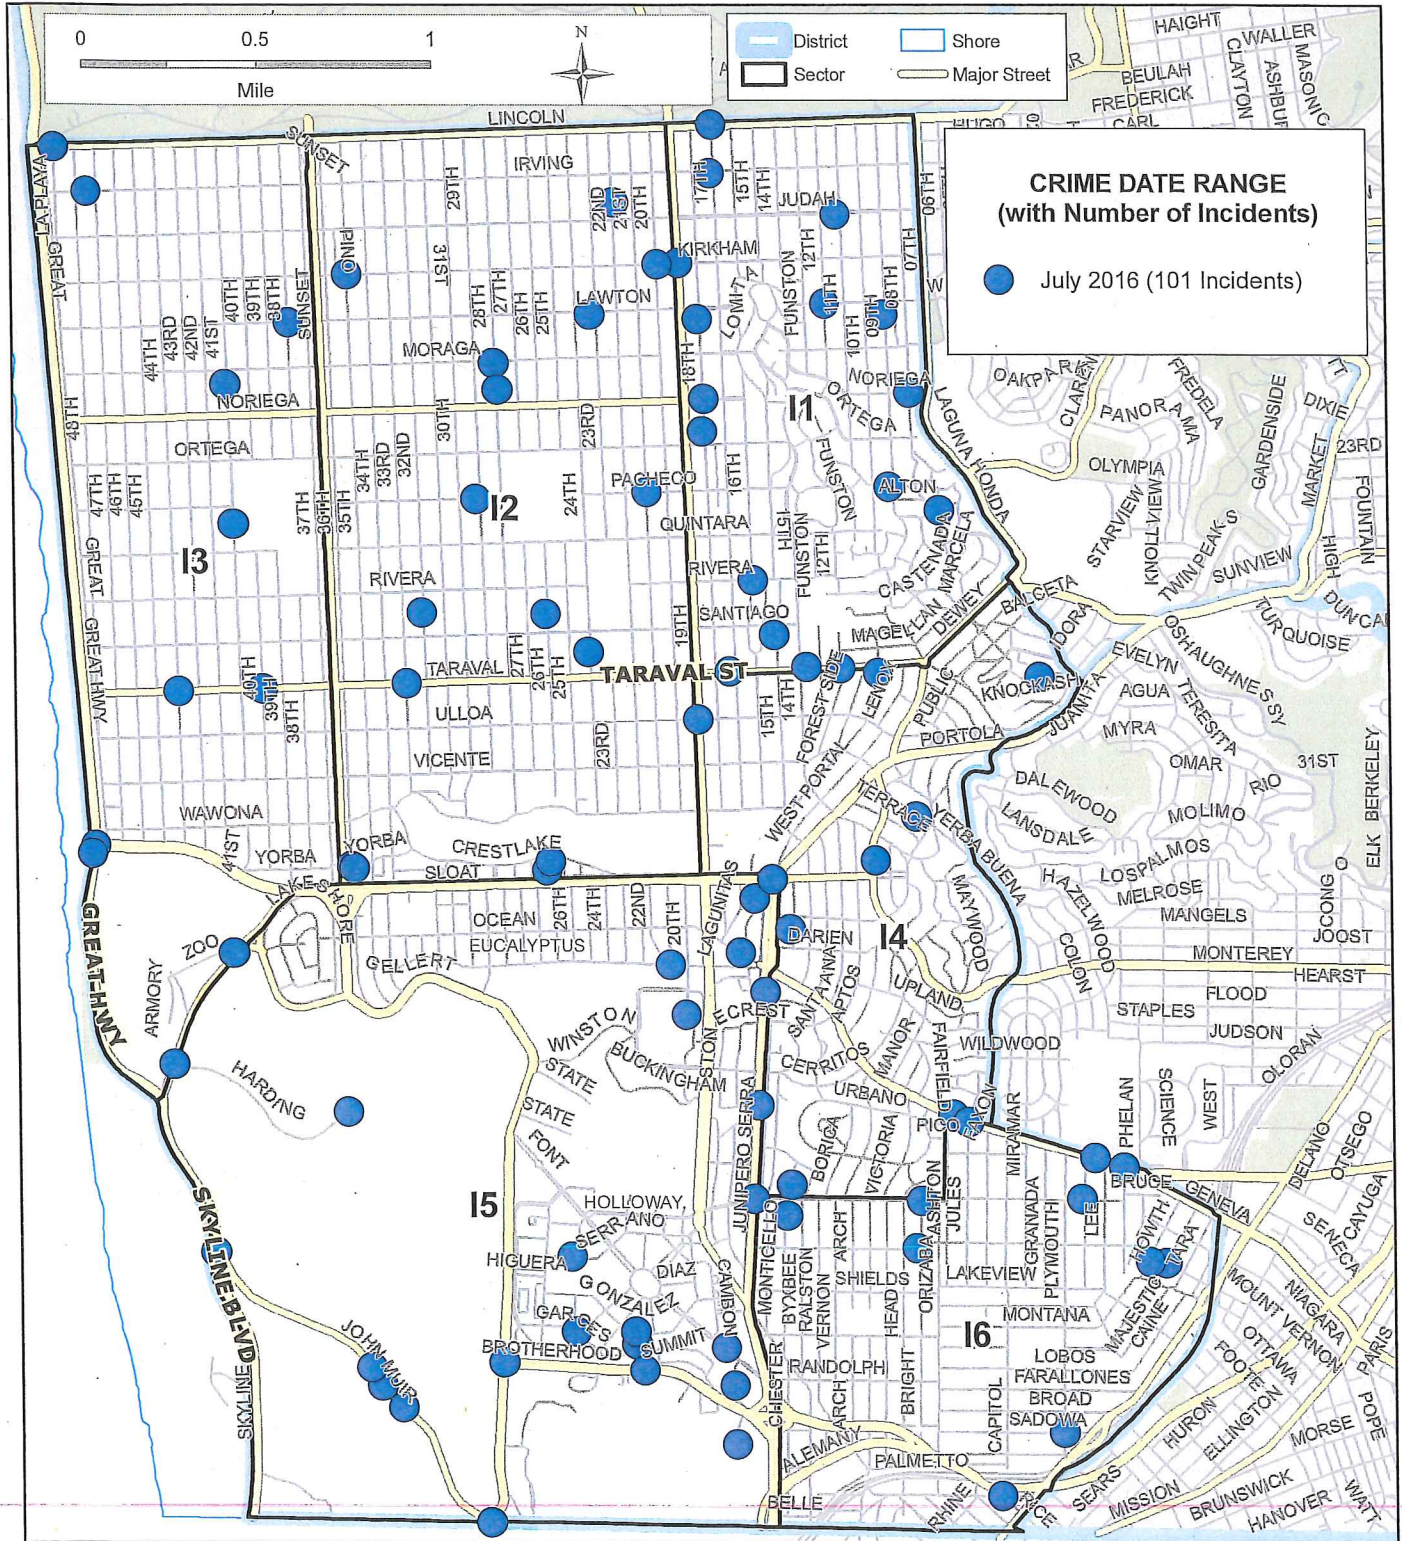

TARAVAL DISTRICT - THEFT FROM VEHICLE JULY 1 - 31, 2016 (101 INCIDENTS)

This map accurately reflects the information available in SFPD's CrimeView/CABLE database at the time of preparation. Last updated August 9, 2016

Prepared by:
San Francisco Police Dept.
Crime Analysis Unit

TARAVAL DISTRICT - BURGLARY

JULY 1 - 31, 2016 (49 INCIDENTS)

This map accurately reflects the information available in SFPD's CrimeView/CABLE database at the time of preparation. Last updated August 9, 2016

Prepared by:
San Francisco Police Dept.
Crime Analysis Unit

TARAVAL DISTRICT - ROBBERY

JULY 1 - 31, 2016 (11 INCIDENTS)

This map accurately reflects the information available in SFPD's CrimeView/CABLE database at the time of preparation. Last updated August 9, 2016