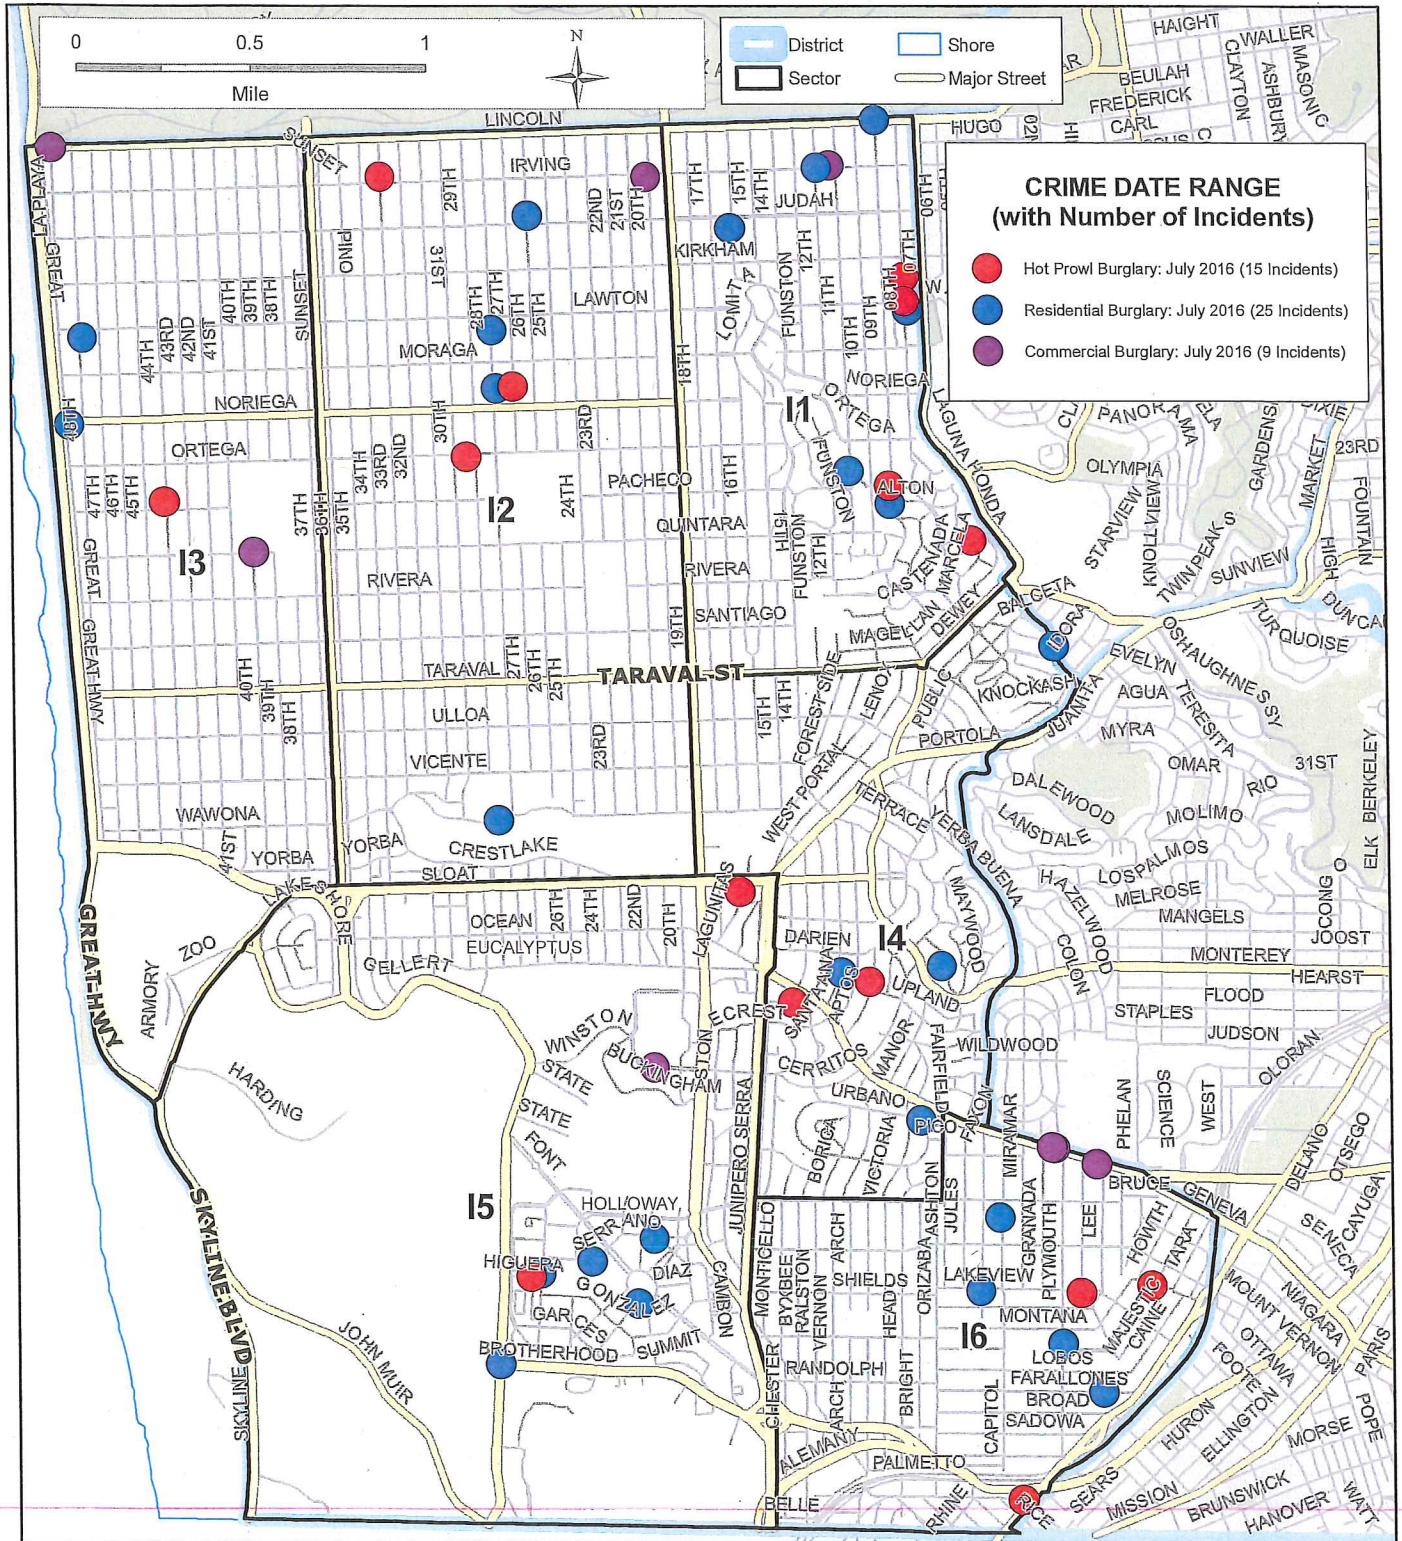

TARAVAL DISTRICT - THEFT FROM VEHICLE JULY 1 - 31, 2016 (101 INCIDENTS)

This map accurately reflects the information available in SFPD's CrimeView/CABLE database at the time of preparation. Last updated August 9, 2016

Prepared by:
San Francisco Police Dept.
Crime Analysis Unit

TARAVAL DISTRICT - BURGLARY

JULY 1 - 31, 2016 (49 INCIDENTS)

This map accurately reflects the information available in SFPD's CrimeView/CABLE database at the time of preparation. Last updated August 9, 2016

Prepared by:
San Francisco Police Dept.
Crime Analysis Unit

TARAVAL DISTRICT - ROBBERY

JULY 1 - 31, 2016 (11 INCIDENTS)

This map accurately reflects the information available in SFPD's CrimeView/CABLE database at the time of preparation. Last updated August 9, 2016

Prepared by:
San Francisco Police Dept.
Crime Analysis Unit