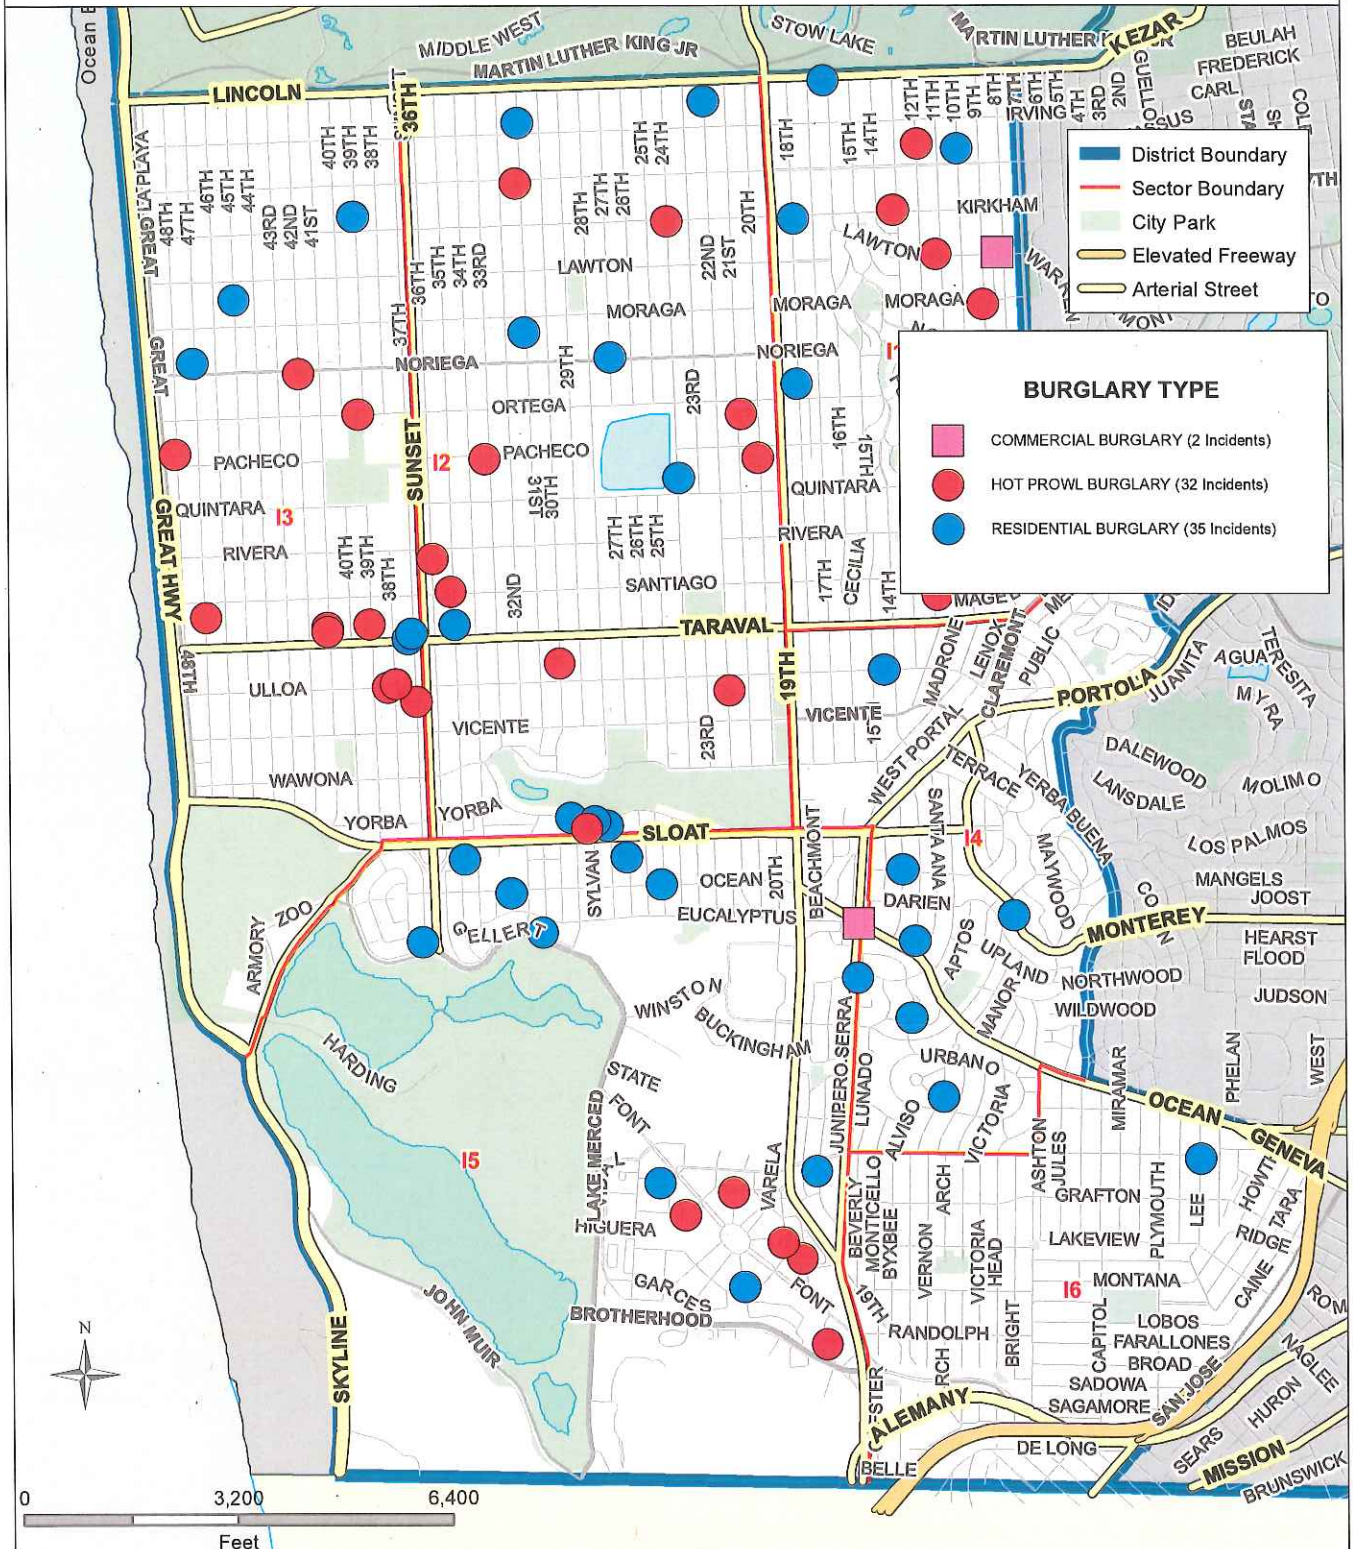

Theft from Vehicle, Taraval District

Feb 1 - 28, 2017

(140 Incidents)

This map accurately reflects the information available in SFPD's CrimeView/CABLE database at the time of preparation.

**DRAFT MAP,
FOR INTERNAL USE ONLY**

Prepared by SFPD
Crime Analysis Unit, 3/16/2017

Robbery, Taraval District

Feb 1 - 28, 2017

(14 Incidents)

This map accurately reflects the information available in SFPD's CrimeView/CABLE database at the time of preparation.

**DRAFT MAP,
FOR INTERNAL USE ONLY**

Prepared by SFPD
Crime Analysis Unit, 3/16/2017

Burglary, Taraval District

Feb 1 - 28, 2017

(69 Incidents)

This map accurately reflects the information available in SFPD's CrimeView/CABLE database at the time of preparation.

**DRAFT MAP,
FOR INTERNAL USE ONLY**

Prepared by SFPD
Crime Analysis Unit, 3/16/2017