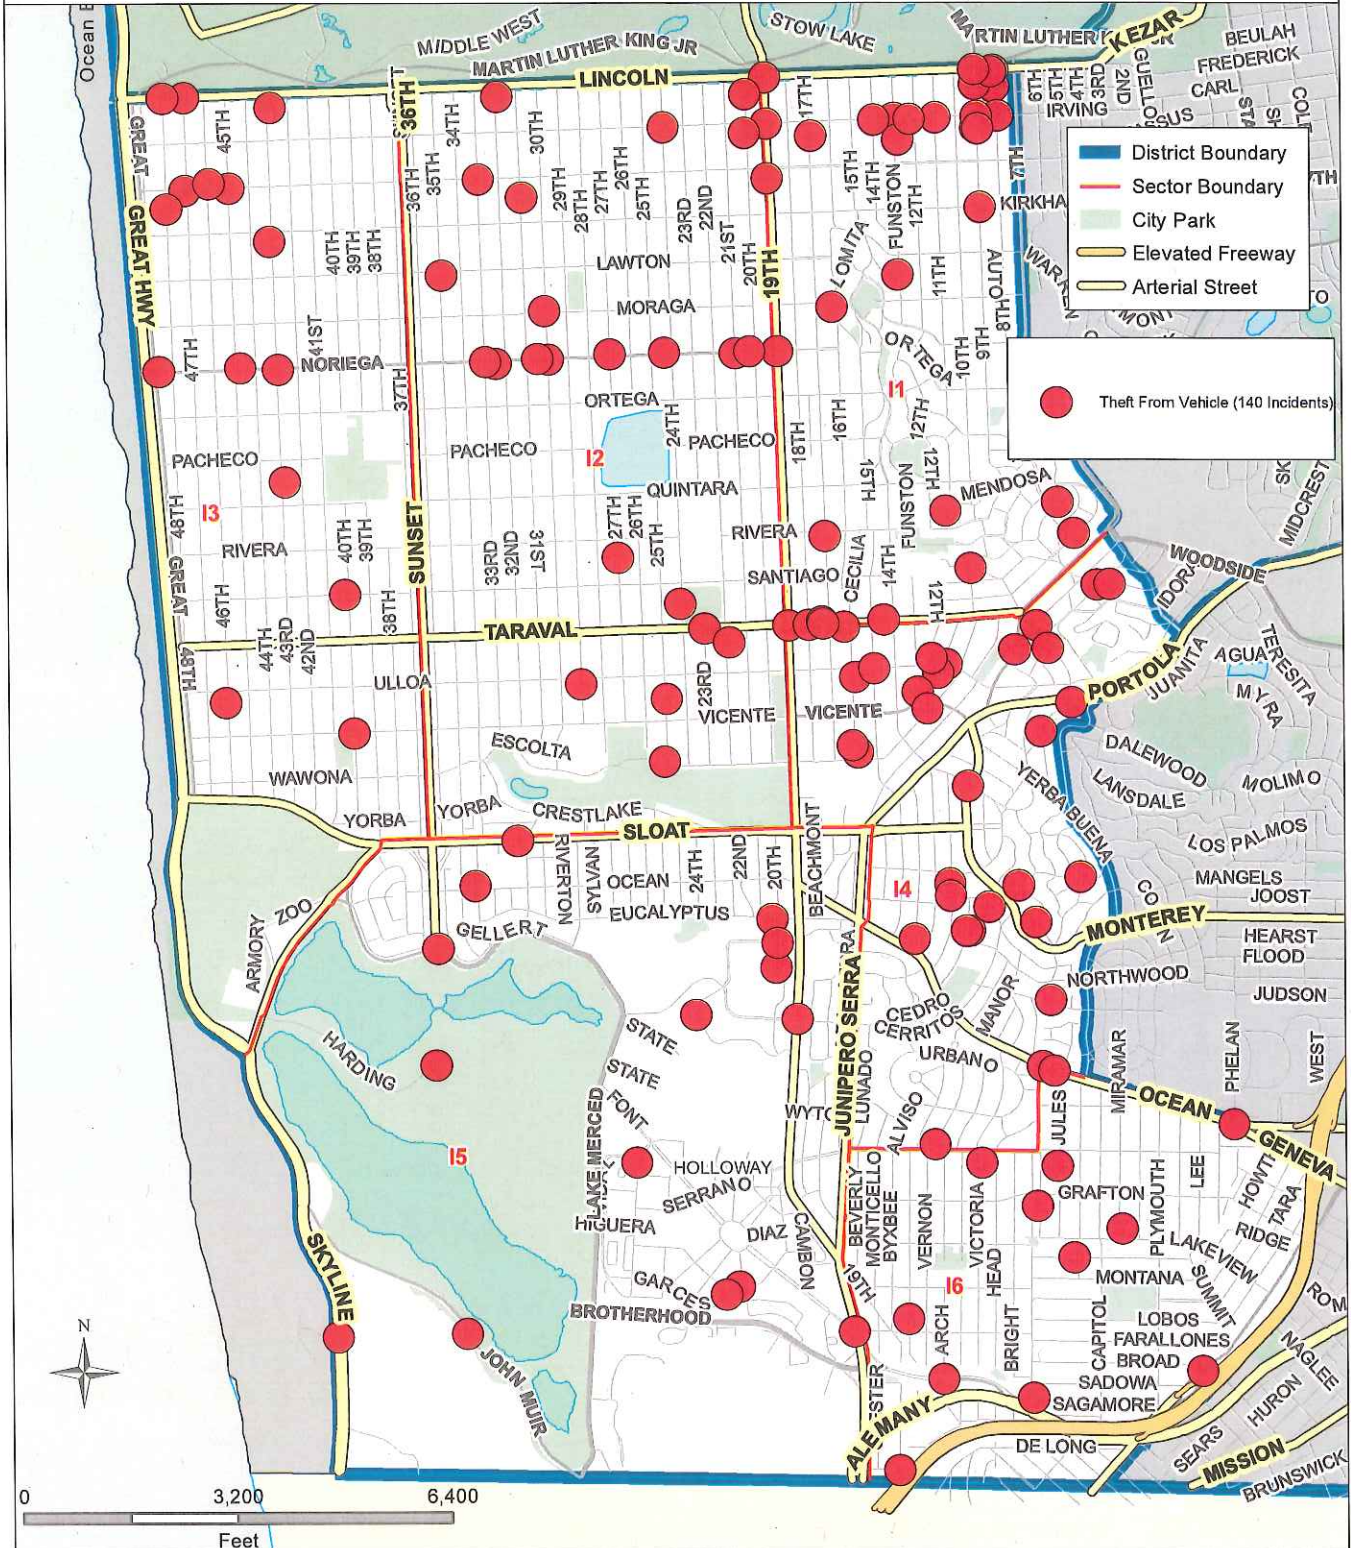

Theft from Vehicle, Taraval District

Feb 1 - 28, 2017

(140 Incidents)

This map accurately reflects the information available in SFPD's CrimeView/CABLE database at the time of preparation.

**DRAFT MAP,
FOR INTERNAL USE ONLY**

Prepared by SFPD
Crime Analysis Unit, 3/16/2017

Robbery, Taraval District

Feb 1 - 28, 2017

(14 Incidents)

This map accurately reflects the information available in SFPD's CrimeView/CABLE database at the time of preparation.

**DRAFT MAP,
FOR INTERNAL USE ONLY**

Prepared by SFPD
Crime Analysis Unit, 3/16/2017

Burglary, Taraval District

Feb 1 - 28, 2017

(69 Incidents)

This map accurately reflects the information available in SFPD's CrimeView/CABLE database at the time of preparation.

**DRAFT MAP,
FOR INTERNAL USE ONLY**

Prepared by SFPD
Crime Analysis Unit, 3/16/2017