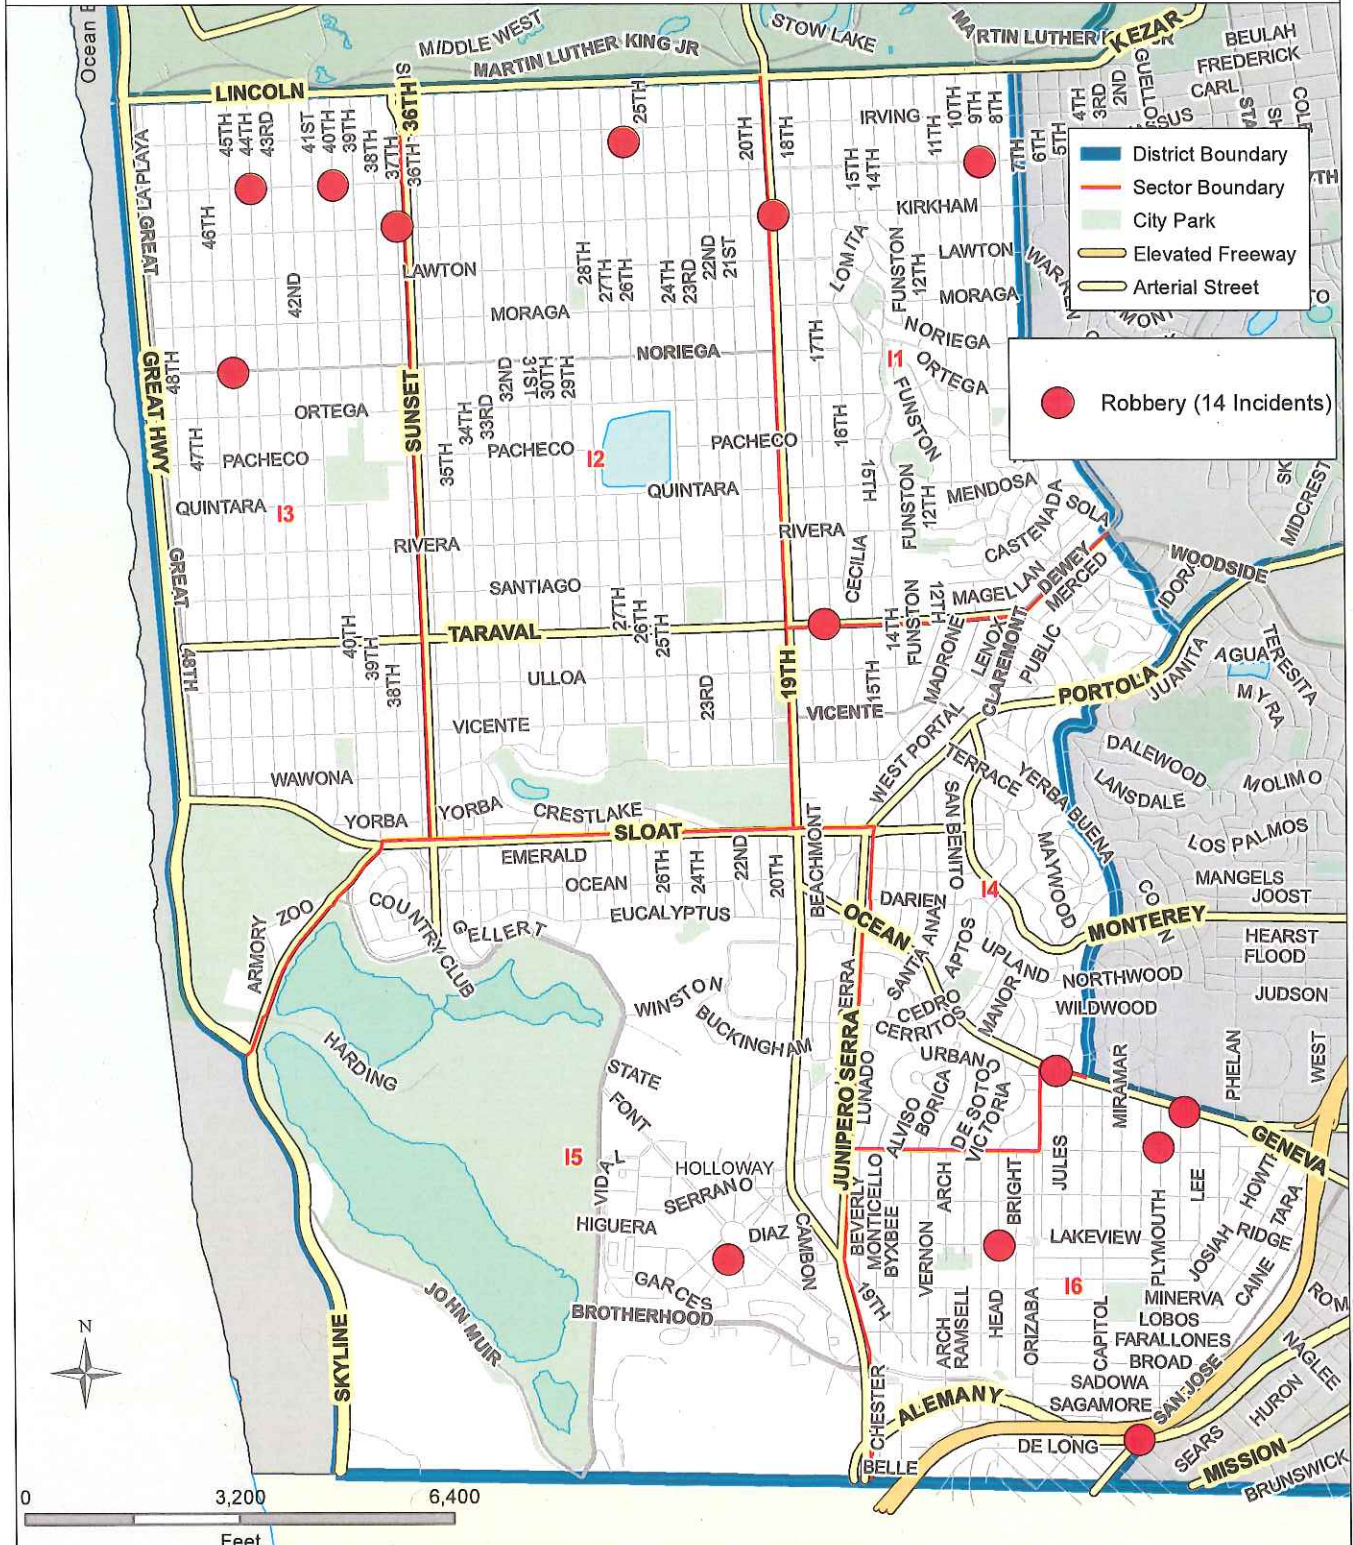

Theft from Vehicle, Taraval District

Feb 1 - 28, 2017

(140 Incidents)

This map accurately reflects the information available in SFPD's CrimeView/CABLE database at the time of preparation.

**DRAFT MAP,
FOR INTERNAL USE ONLY**

Prepared by SFPD
Crime Analysis Unit, 3/16/2017

Robbery, Taraval District

Feb 1 - 28, 2017

(14 Incidents)

This map accurately reflects the information available in SFPD's CrimeView/CABLE database at the time of preparation.

**DRAFT MAP,
FOR INTERNAL USE ONLY**

Prepared by SFPD
Crime Analysis Unit, 3/16/2017

Burglary, Taraval District

Feb 1 - 28, 2017

(69 Incidents)

This map accurately reflects the information available in SFPD's CrimeView/CABLE database at the time of preparation.

**DRAFT MAP,
FOR INTERNAL USE ONLY**

Prepared by SFPD
Crime Analysis Unit, 3/16/2017