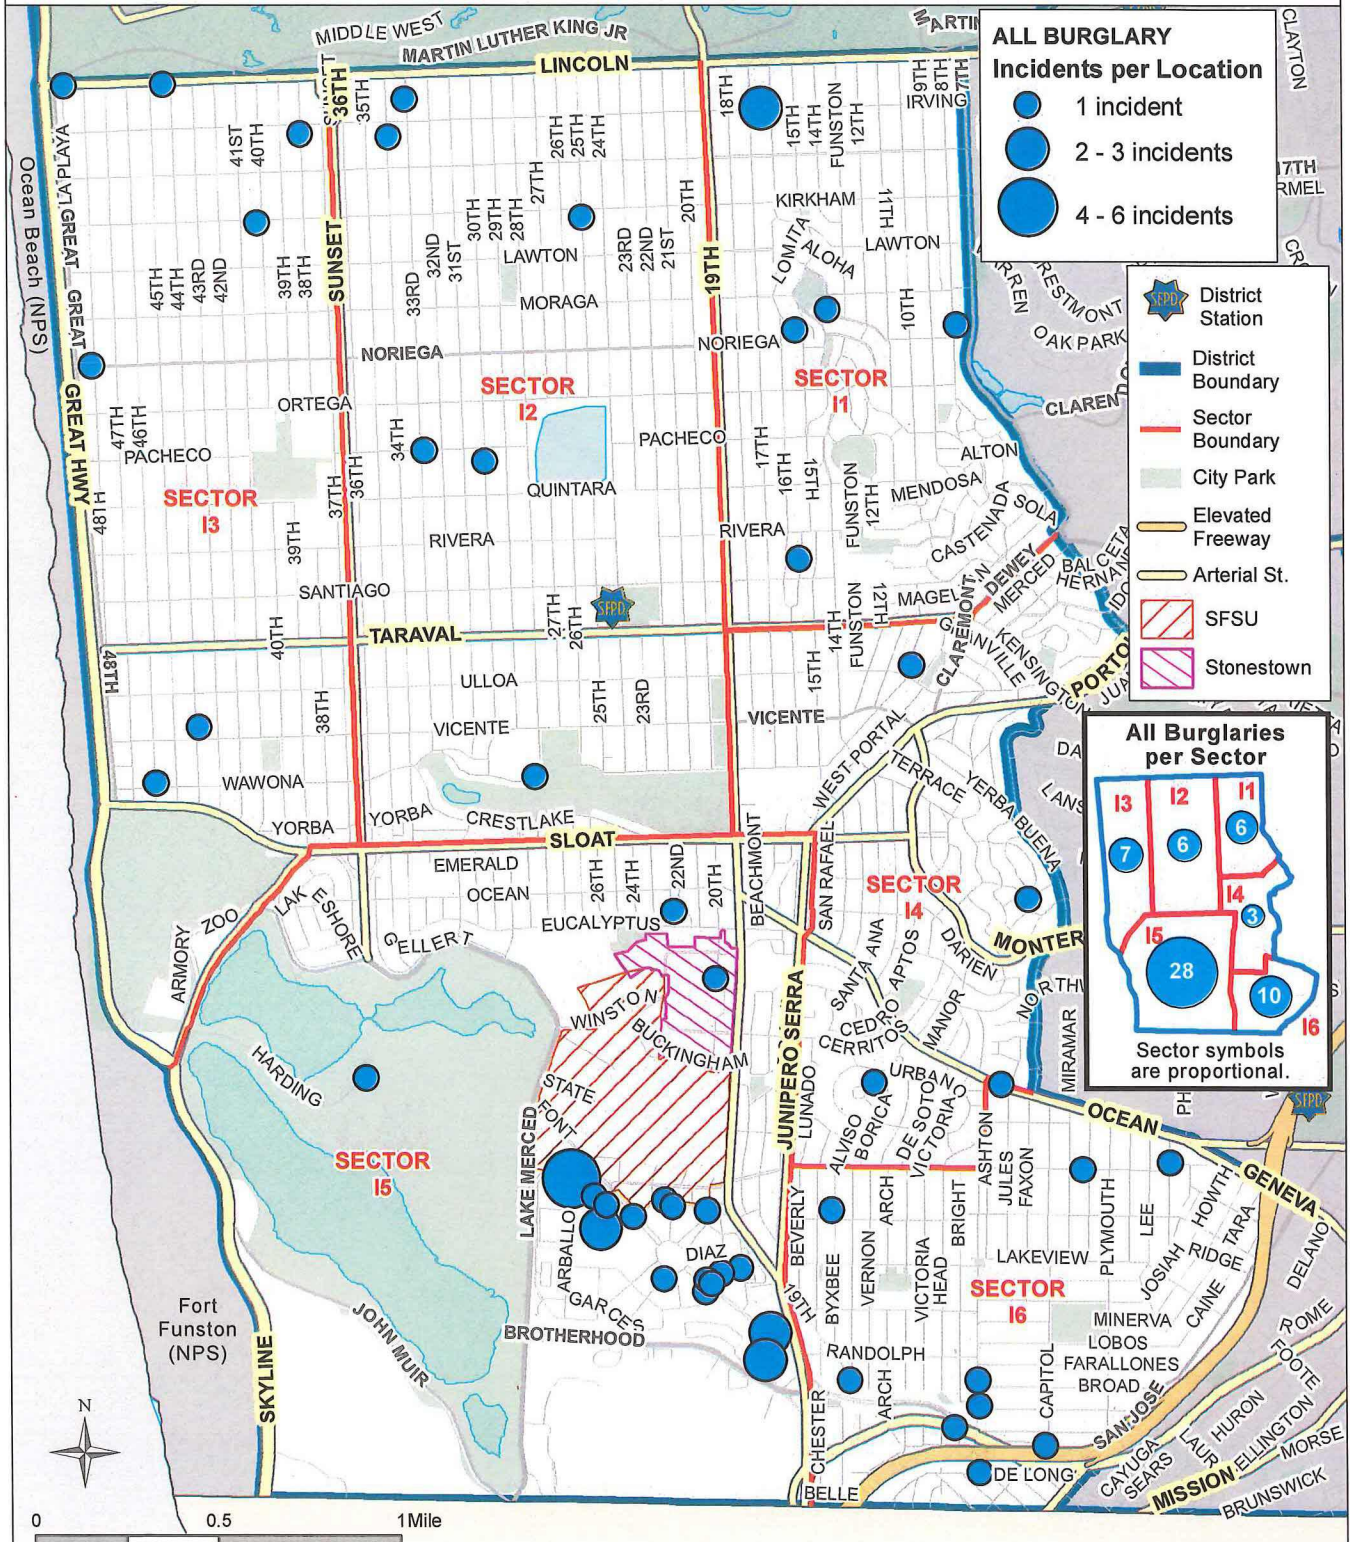

# Theft From Vehicle Taraval District May, 2017 (176 Incidents)

This map accurately reflects the information available in SFPD's CrimeView/CABLE database at the time of preparation.

Prepared by SFPD Crime Analysis Unit, 6/19/2017

# All Burglary Taraval District May, 2017 (60 Incidents)

This map accurately reflects the information available in SFPD's CrimeView/CABLE database at the time of preparation.

Prepared by SFPD Crime Analysis Unit, 6/19/2017