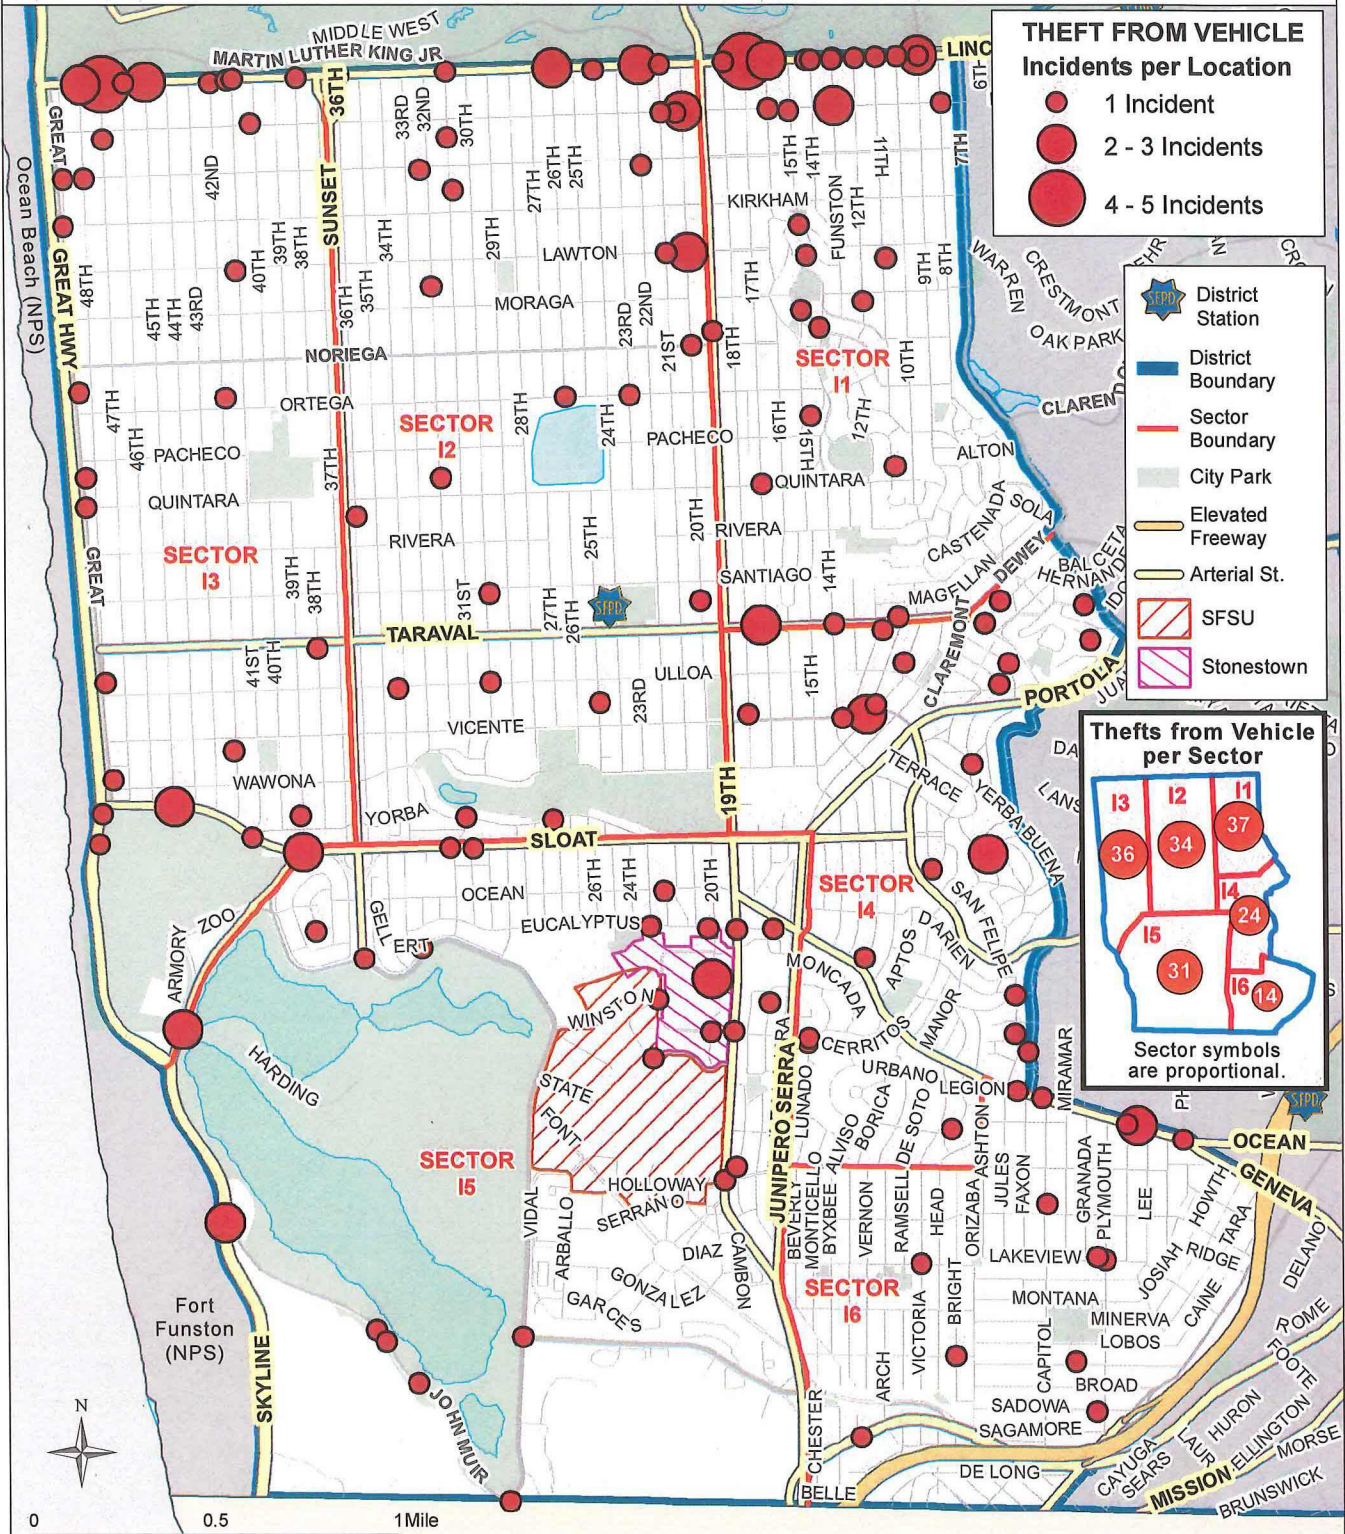

# Theft From Vehicle Taraval District May, 2017 (176 Incidents)

This map accurately reflects the information available in SFPD's CrimeView/CABLE database at the time of preparation.

Prepared by SFPD Crime Analysis Unit, 6/19/2017

# All Burglary Taraval District May, 2017 (60 Incidents)

This map accurately reflects the information available in SFPD's CrimeView/CABLE database at the time of preparation.

Prepared by SFPD Crime Analysis Unit, 6/19/2017