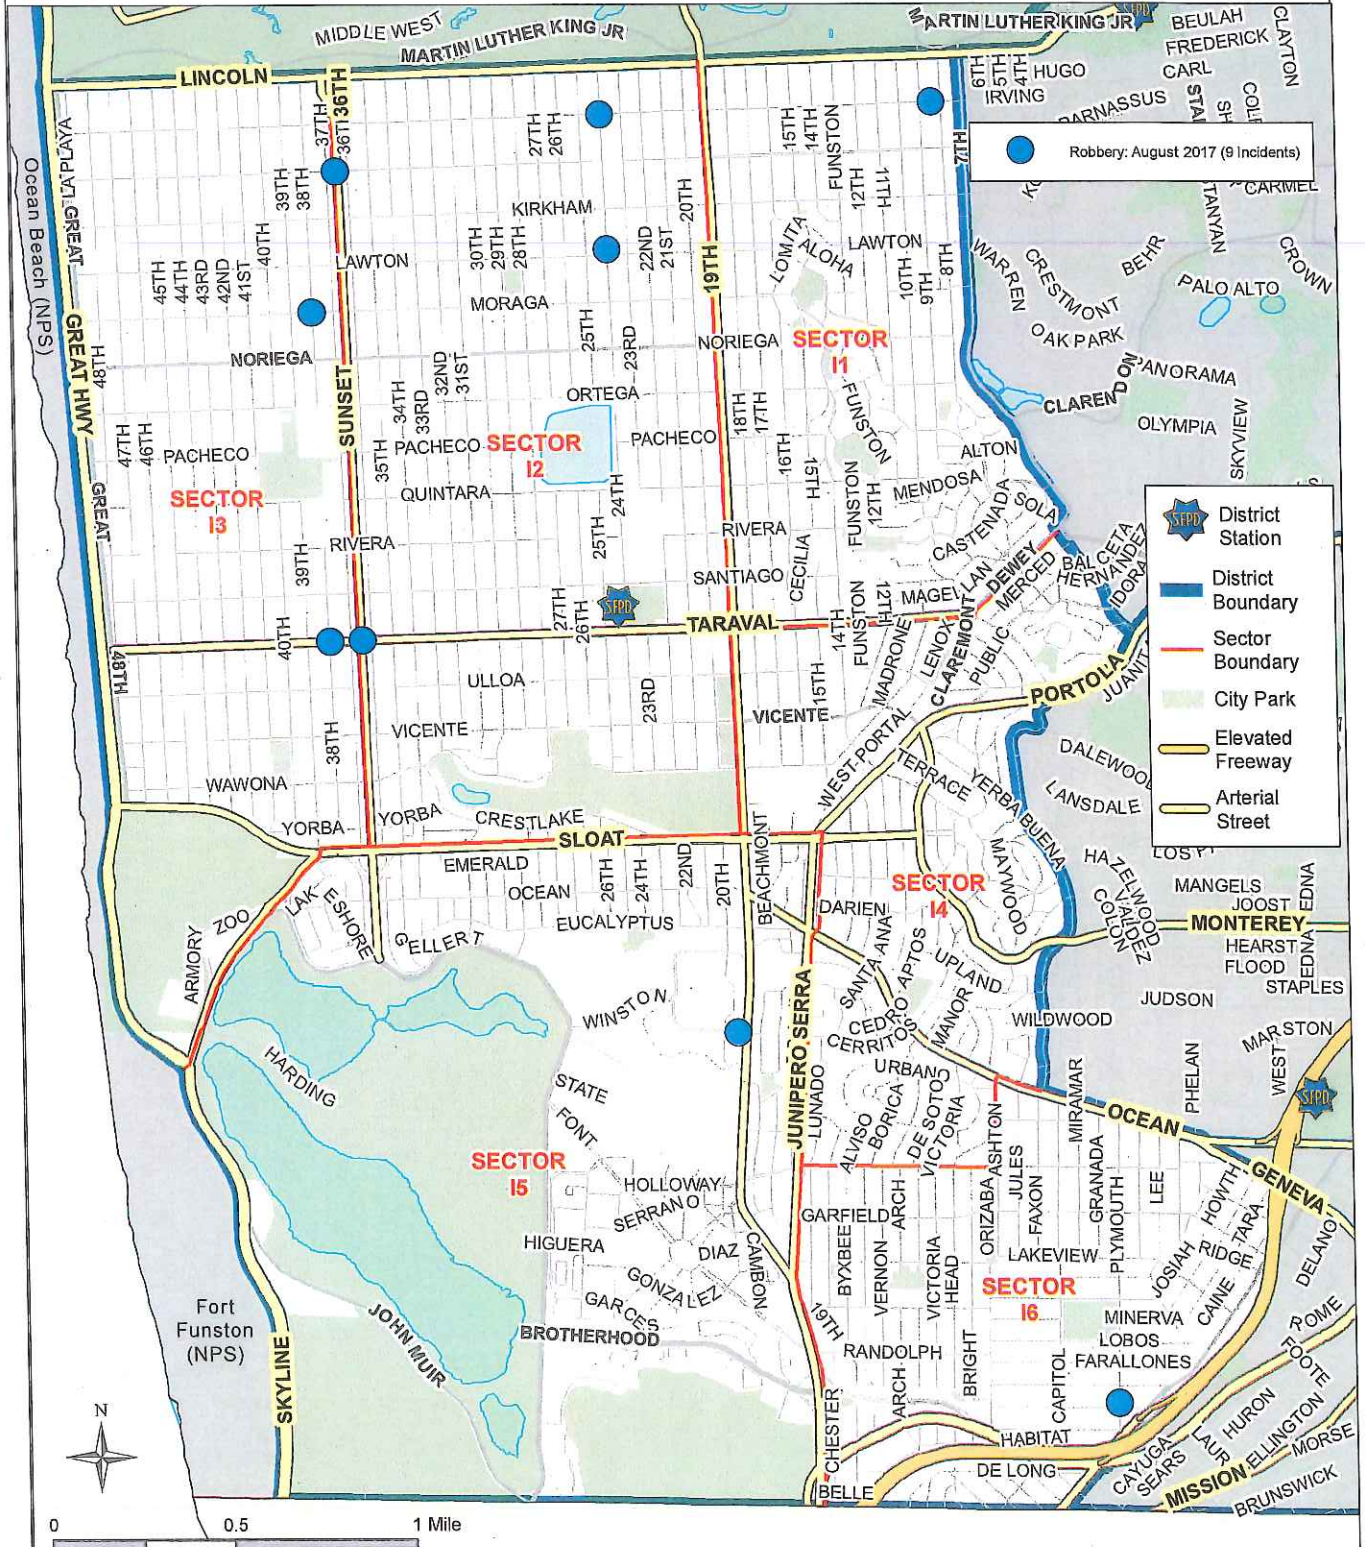

Robbery, Taraval District August 2017 (9 Incidents)

This map accurately reflects the information available in SFPD's CrimeView/CABLE database at the time of preparation.

**DRAFT MAP,
FOR INTERNAL USE ONLY**

Prepared by SFPD
Crime Analysis Unit, 9/6/2017

Burglary, Taraval District

August 2017

(19 Incidents)

This map accurately reflects the information available in SFPD's CrimeView/CABLE database at the time of preparation.

DRAFT MAP, FOR INTERNAL USE ONLY

Prepared by SFPD Crime Analysis Unit, 9/8/2017

Theft from Vehicle, Taraval District August 2017 (106 Incidents)

This map accurately reflects the information available in SFPD's CrimeView/CABLE database at the time of preparation.

**DRAFT MAP,
FOR INTERNAL USE ONLY**

Prepared by SFPD
Crime Analysis Unit, 9/8/2017