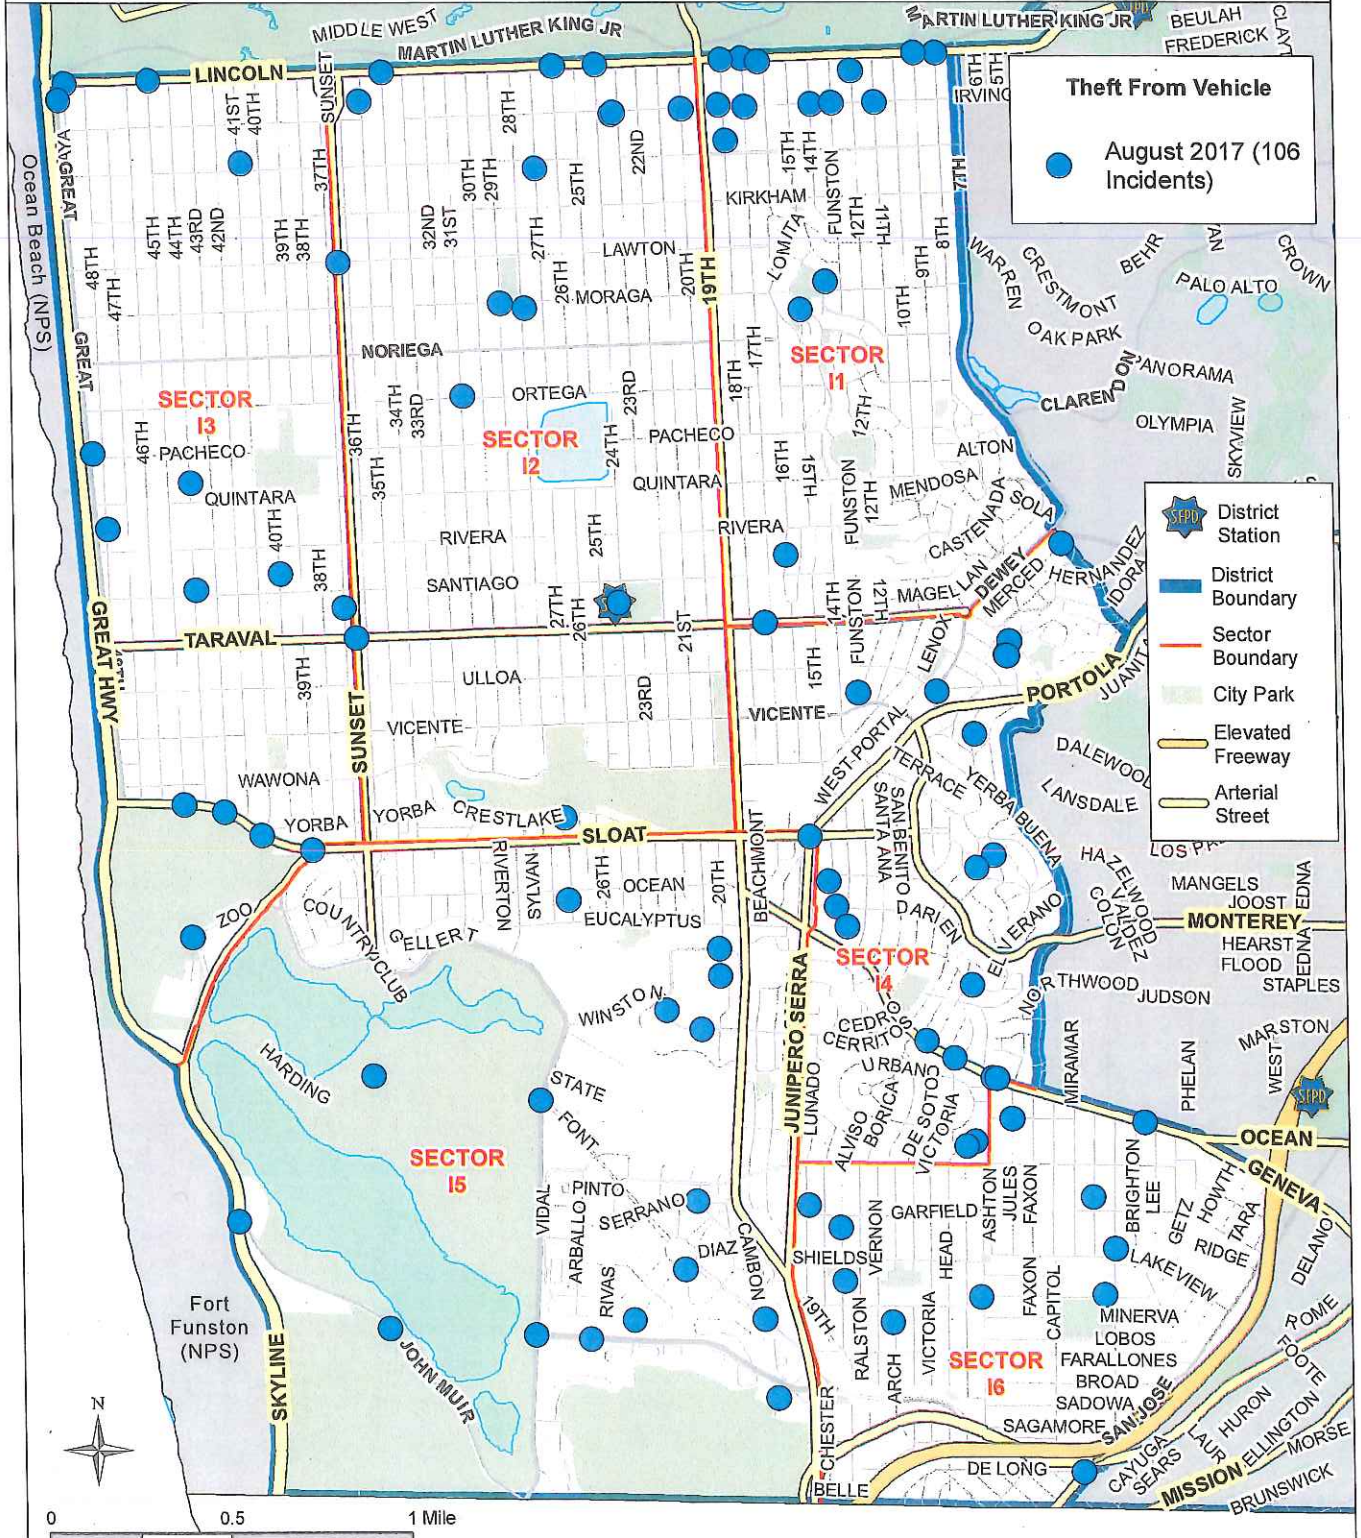

Robbery, Taraval District August 2017 (9 Incidents)

This map accurately reflects the information available in SFPD's CrimeView/CABLE database at the time of preparation.

**DRAFT MAP,
FOR INTERNAL USE ONLY**

Prepared by SFPD
Crime Analysis Unit, 9/6/2017

Burglary, Taraval District

August 2017

(19 Incidents)

This map accurately reflects the information available in SFPD's CrimeView/CABLE database at the time of preparation.

DRAFT MAP, FOR INTERNAL USE ONLY

Prepared by SFPD Crime Analysis Unit, 9/8/2017

Theft from Vehicle, Taraval District August 2017 (106 Incidents)

This map accurately reflects the information available in SFPD's CrimeView/CABLE database at the time of preparation.

**DRAFT MAP,
FOR INTERNAL USE ONLY**

Prepared by SFPD
Crime Analysis Unit, 9/8/2017