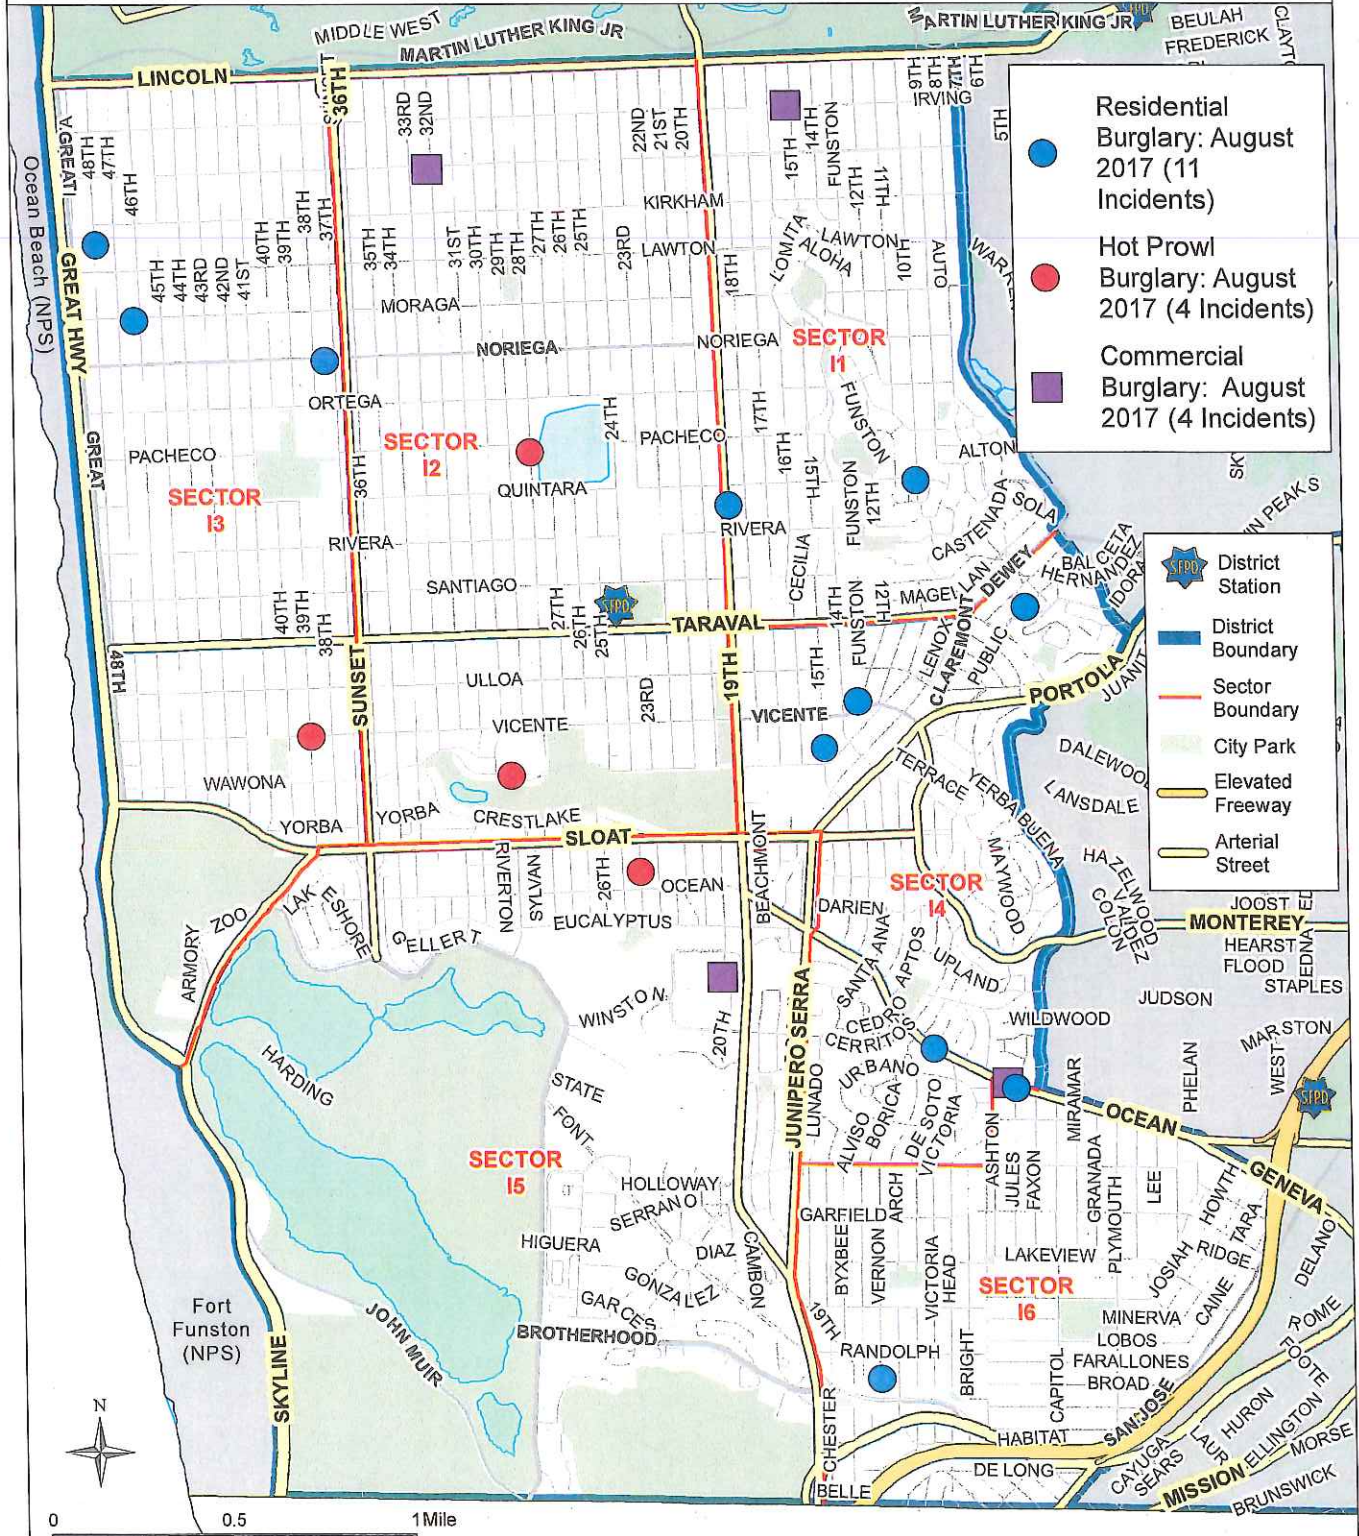

Robbery, Taraval District August 2017 (9 Incidents)

This map accurately reflects the information available in SFPD's CrimeView/CABLE database at the time of preparation.

**DRAFT MAP,
FOR INTERNAL USE ONLY**

Prepared by SFPD
Crime Analysis Unit, 9/6/2017

Burglary, Taraval District

August 2017

(19 Incidents)

This map accurately reflects the information available in SFPD's CrimeView/CABLE database at the time of preparation.

DRAFT MAP, FOR INTERNAL USE ONLY

Prepared by SFPD Crime Analysis Unit, 9/8/2017

Theft from Vehicle, Taraval District August 2017 (106 Incidents)

This map accurately reflects the information available in SFPD's CrimeView/CABLE database at the time of preparation.

**DRAFT MAP,
FOR INTERNAL USE ONLY**

Prepared by SFPD
Crime Analysis Unit, 9/8/2017