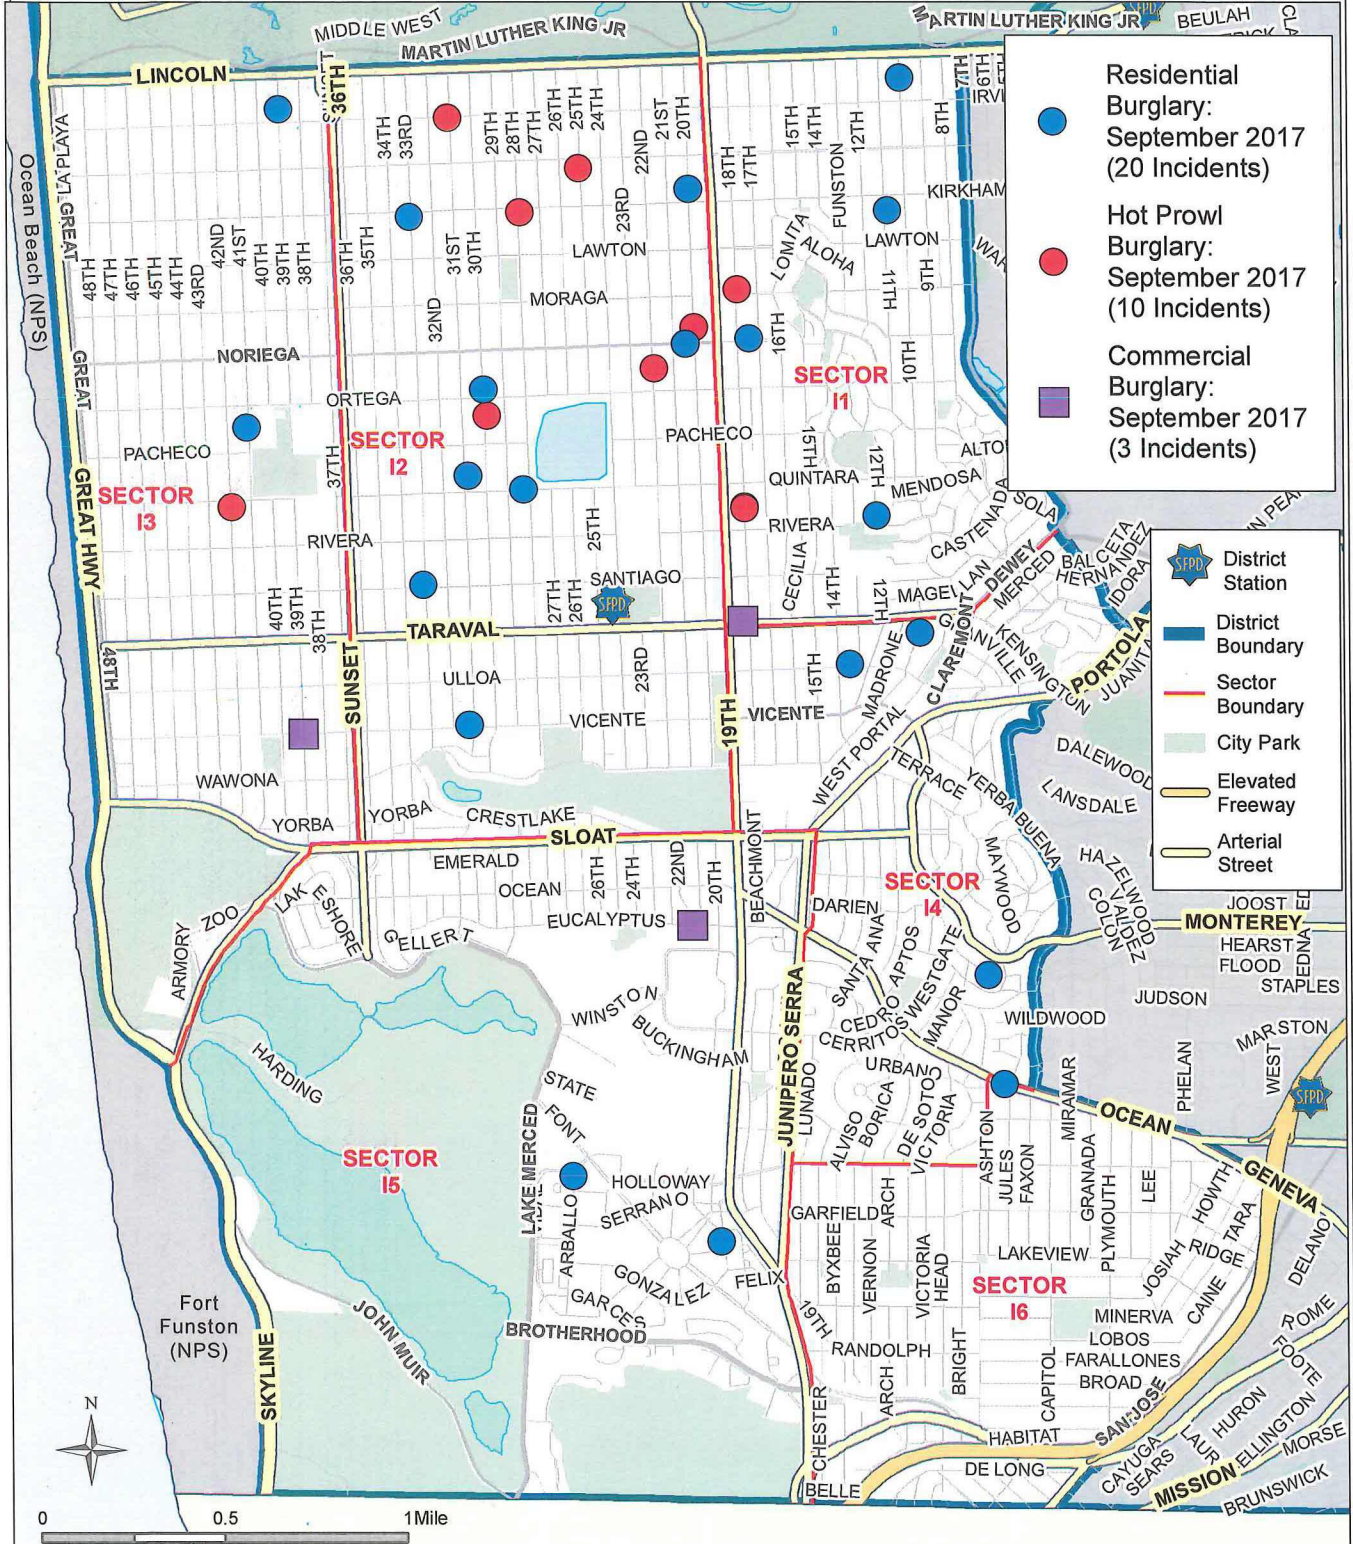

Robbery, Taraval District September 2017 (20 Incidents)

This map accurately reflects the information available in SFPD's CrimeView/CABLE database at the time of preparation.

**DRAFT MAP,
FOR INTERNAL USE ONLY**

Prepared by SFPD
Crime Analysis Unit, 10/17/2017

Burglary, Taraval District September 2017 (33 Incidents)

This map accurately reflects the information available in SFPD's CrimeView/CABLE database at the time of preparation.

**DRAFT MAP,
FOR INTERNAL USE ONLY**

Prepared by SFPD
Crime Analysis Unit, 10/17/2017

Theft from Vehicle, Taraval District September 2017 (115 Incidents)

This map accurately reflects the information available in SFPD's CrimeView/CABLE database at the time of preparation.

**DRAFT MAP,
FOR INTERNAL USE ONLY**

Prepared by SFPD
Crime Analysis Unit, 10/17/2017