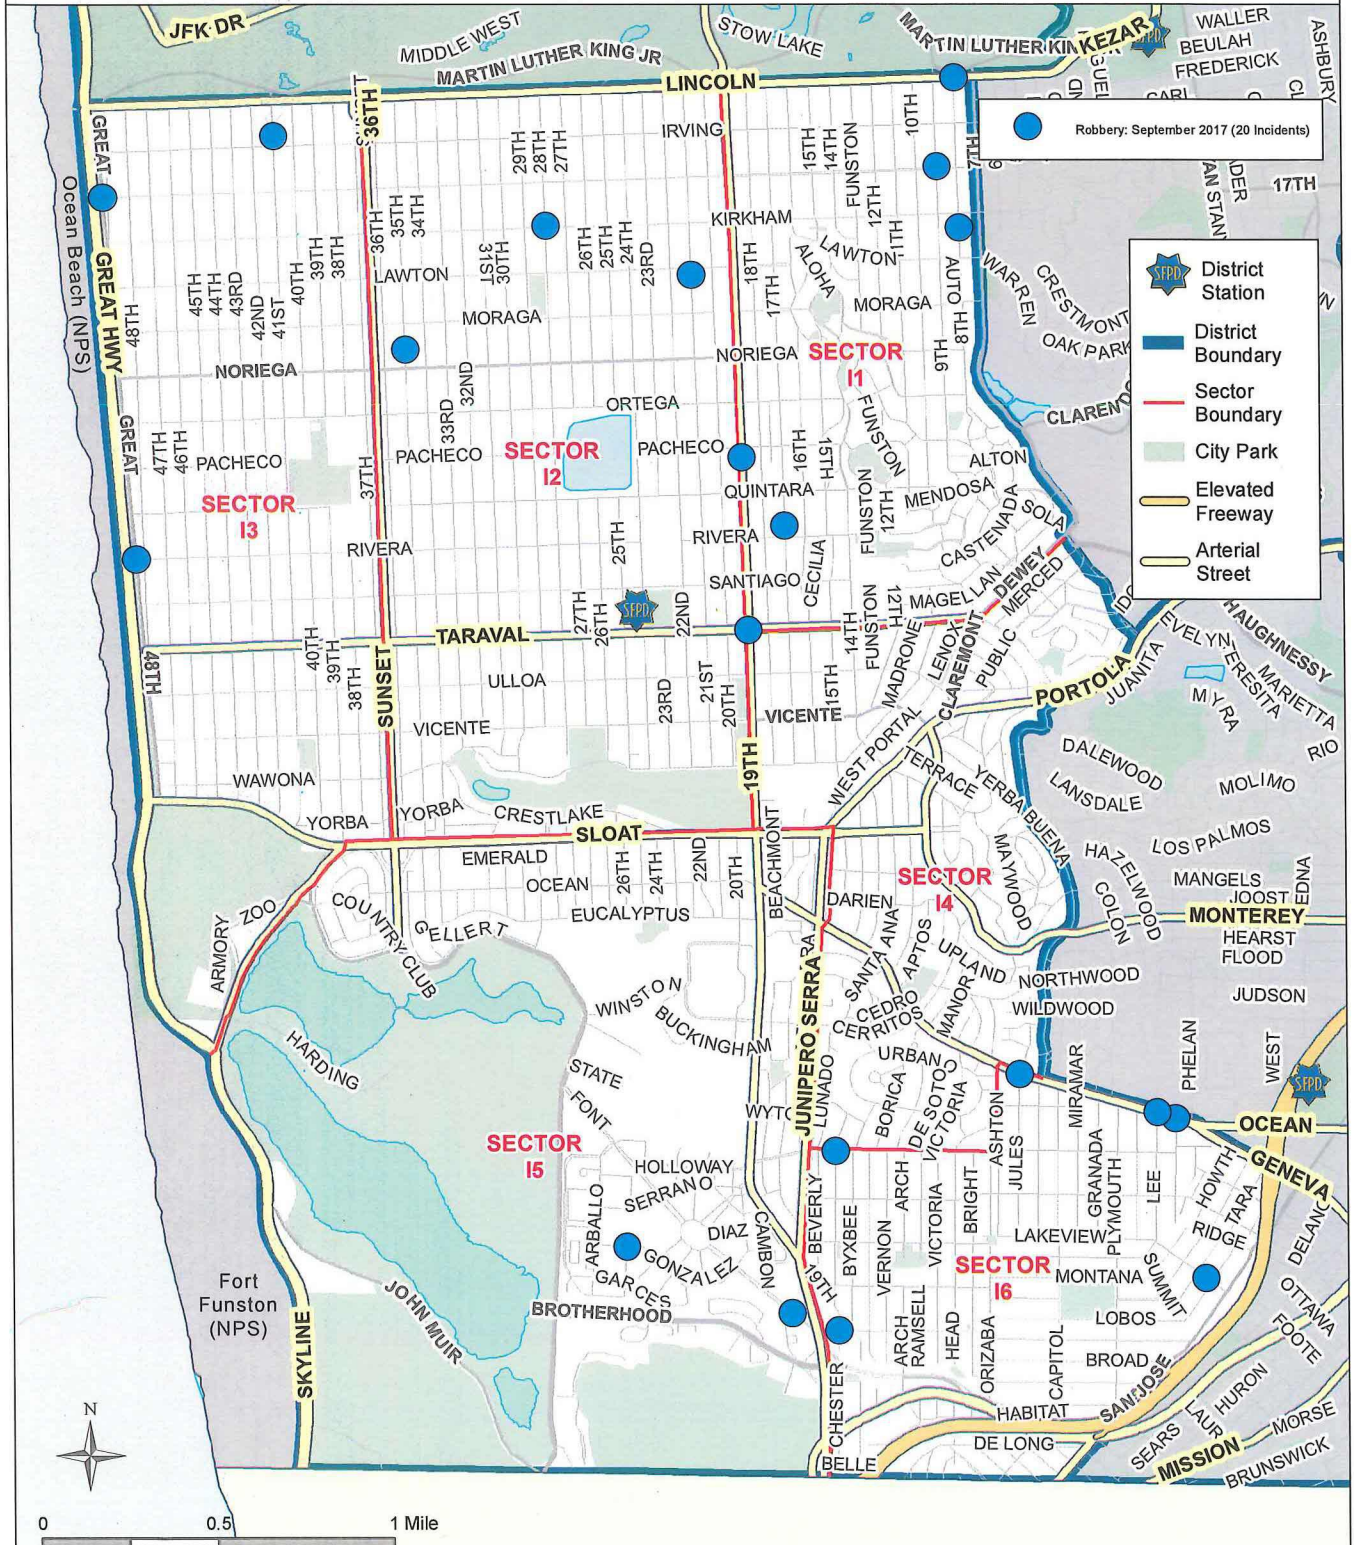

Robbery, Taraval District September 2017 (20 Incidents)

This map accurately reflects the information available in SFPD's CrimeView/CABLE database at the time of preparation.

**DRAFT MAP,
FOR INTERNAL USE ONLY**

Prepared by SFPD
Crime Analysis Unit, 10/17/2017

Burglary, Taraval District September 2017 (33 Incidents)

This map accurately reflects the information available in SFPD's CrimeView/CABLE database at the time of preparation.

**DRAFT MAP,
FOR INTERNAL USE ONLY**

Prepared by SFPD
Crime Analysis Unit, 10/17/2017

Theft from Vehicle, Taraval District September 2017 (115 Incidents)

This map accurately reflects the information available in SFPD's CrimeView/CABLE database at the time of preparation.

**DRAFT MAP,
FOR INTERNAL USE ONLY**

Prepared by SFPD
Crime Analysis Unit, 10/17/2017