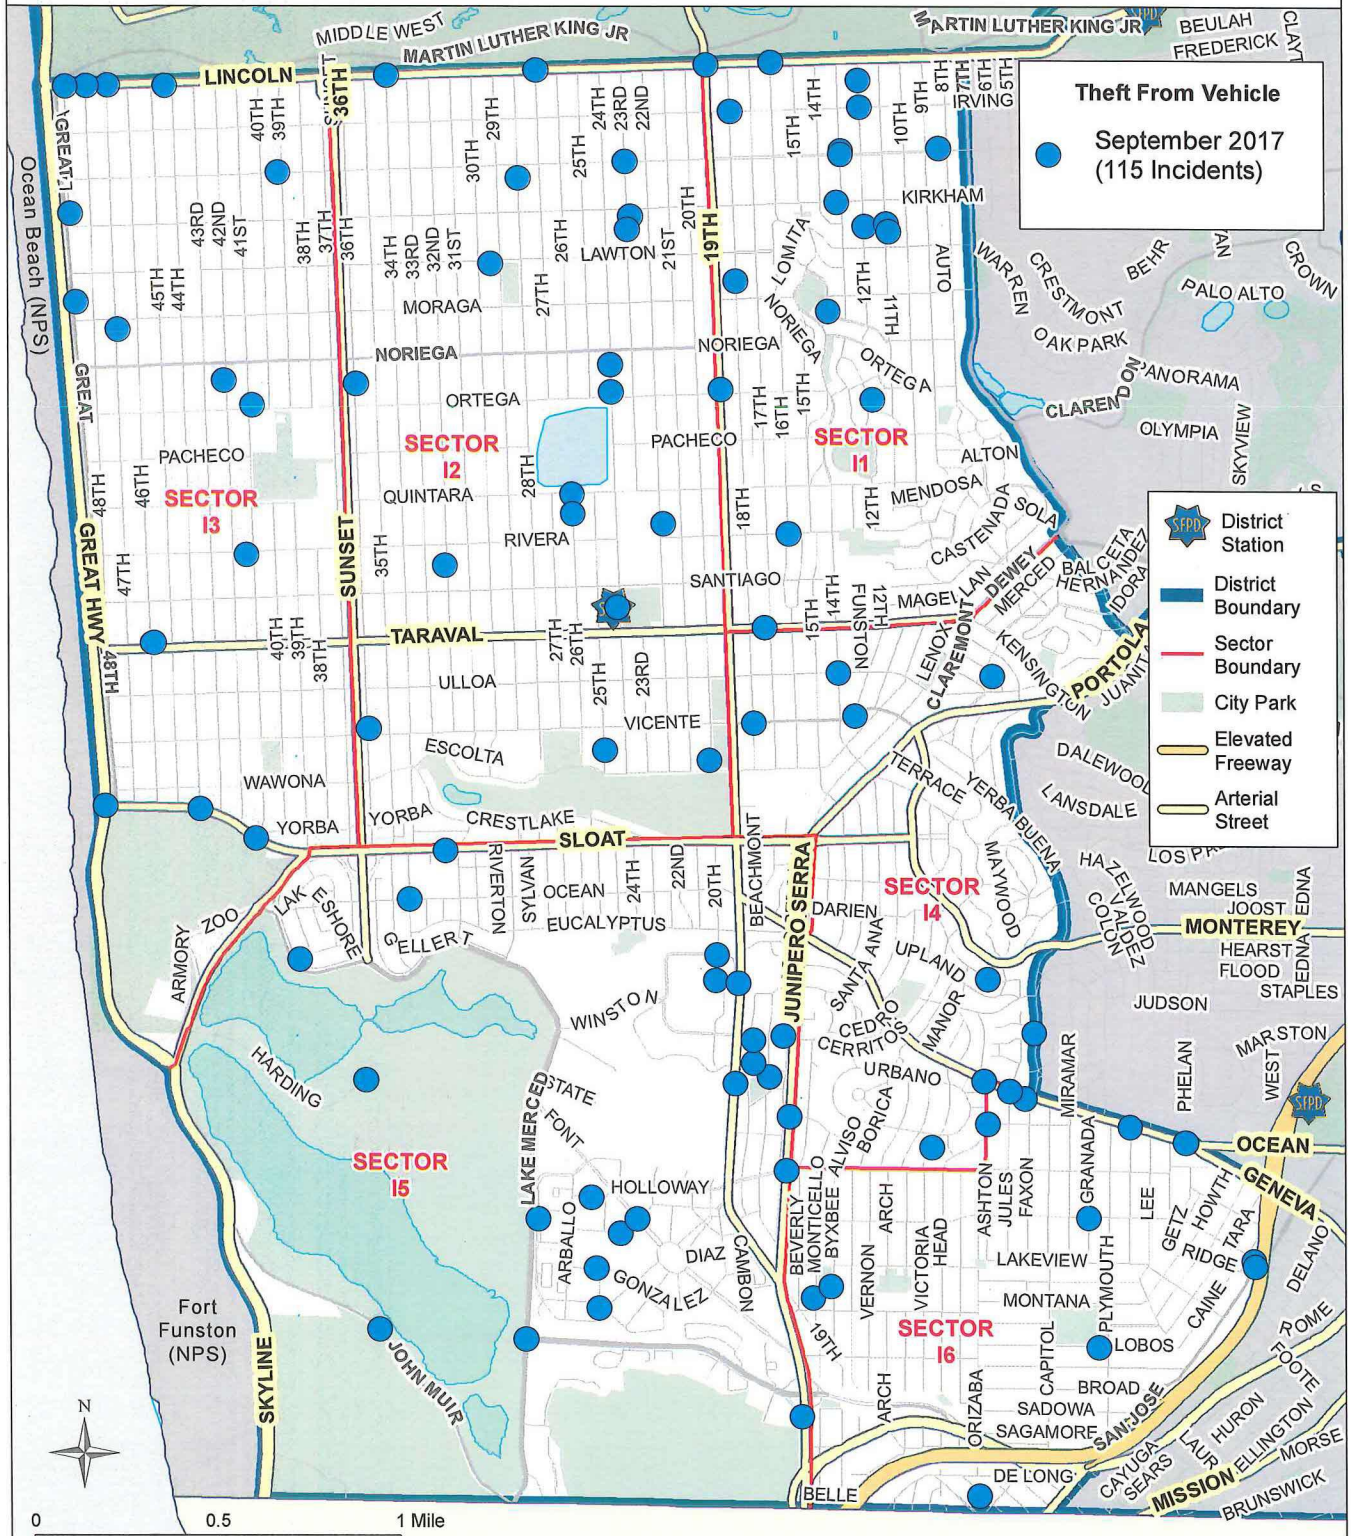

Robbery, Taraval District September 2017 (20 Incidents)

This map accurately reflects the information available in SFPD's CrimeView/CABLE database at the time of preparation.

**DRAFT MAP,
FOR INTERNAL USE ONLY**

Prepared by SFPD
Crime Analysis Unit, 10/17/2017

Burglary, Taraval District September 2017 (33 Incidents)

This map accurately reflects the information available in SFPD's CrimeView/CABLE database at the time of preparation.

**DRAFT MAP,
FOR INTERNAL USE ONLY**

Prepared by SFPD
Crime Analysis Unit, 10/17/2017

Theft from Vehicle, Taraval District September 2017 (115 Incidents)

This map accurately reflects the information available in SFPD's CrimeView/CABLE database at the time of preparation.

**DRAFT MAP,
FOR INTERNAL USE ONLY**

Prepared by SFPD
Crime Analysis Unit, 10/17/2017