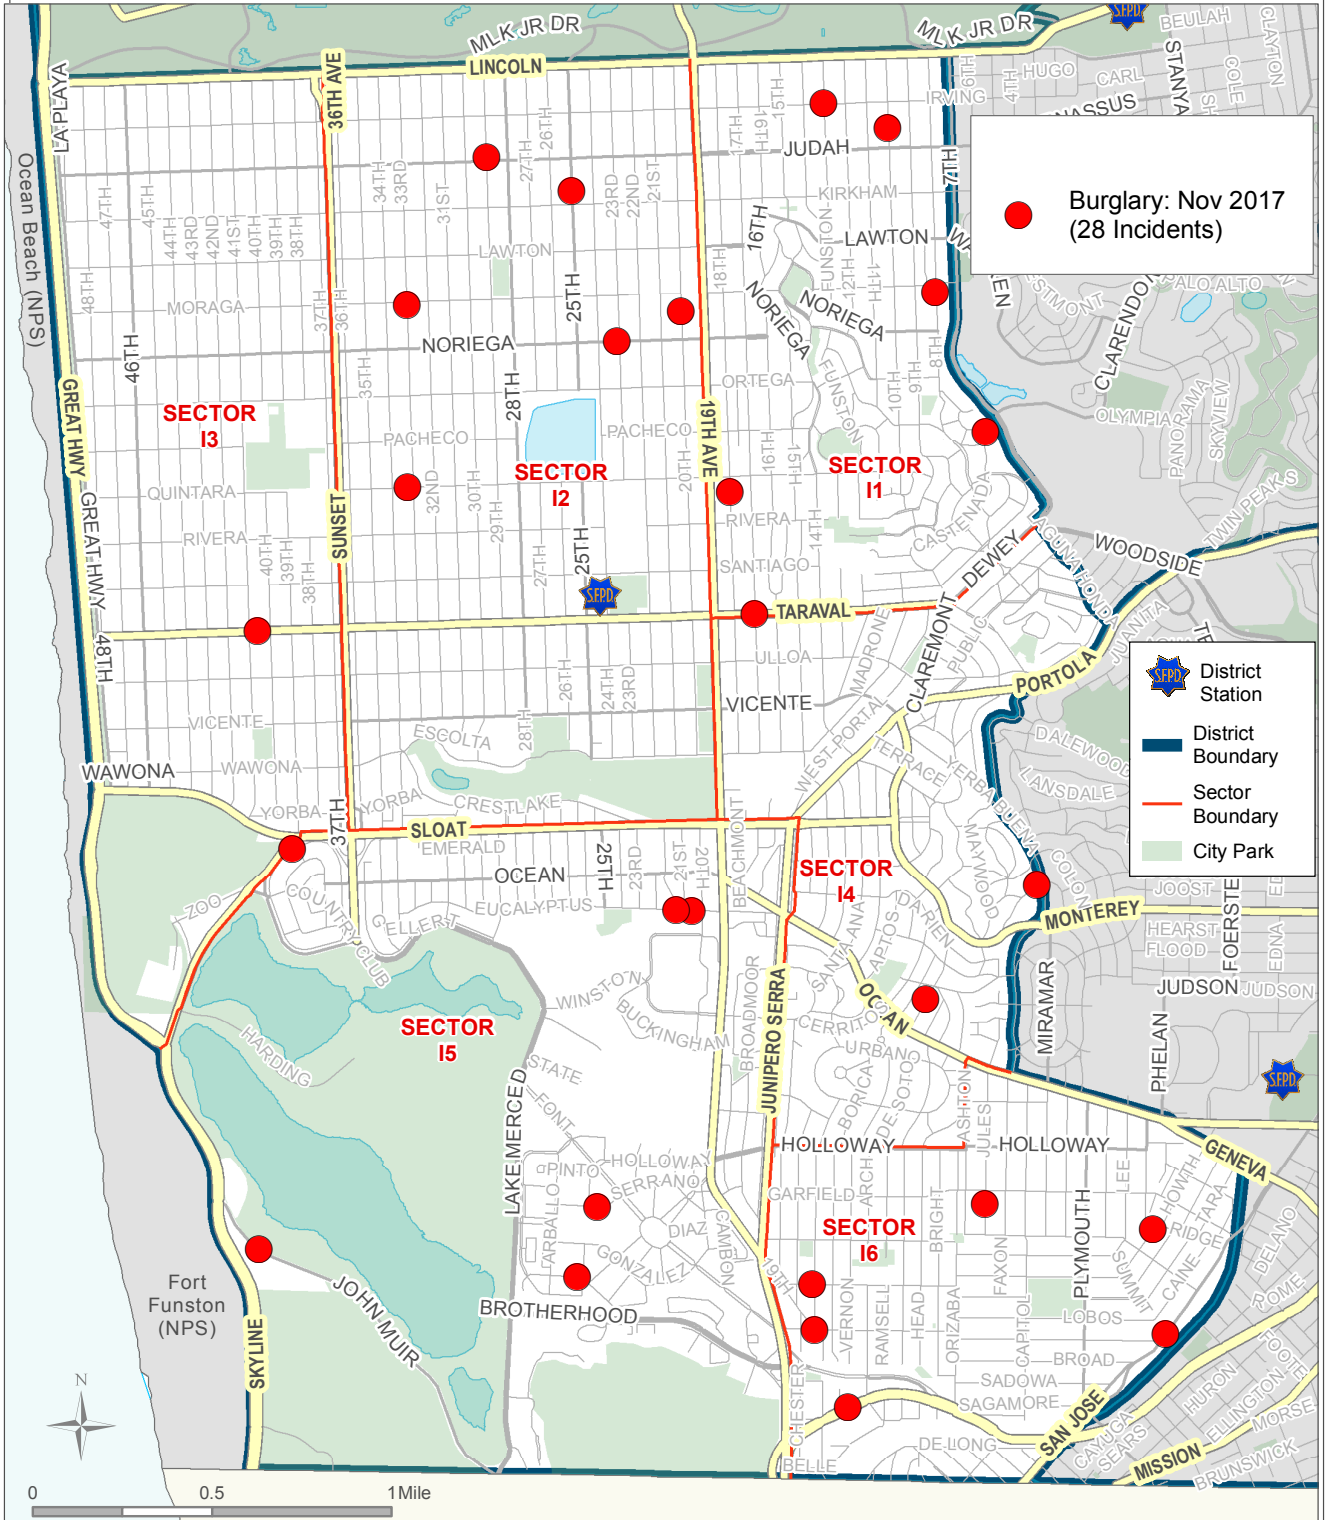

Burglary, Taraval District November 2017 (28 Incidents)

This map accurately reflects the information available in SFPD's CrimeView/CABLE database at the time of preparation.

**DRAFT MAP,
FOR INTERNAL USE ONLY**

Prepared by SFPD Crime Analysis Unit, 12/5/2017

Robbery, Taraval District November 2017 (14 Incidents)

This map accurately reflects the information available in SFPD's CrimeView/CABLE database at the time of preparation.

**DRAFT MAP,
FOR INTERNAL USE ONLY**

Prepared by SFPD
Crime Analysis Unit, 12/4/2017

Taraval District Theft From Vehicle, Nov 2017 (151 Incidents)

This map accurately reflects the information available in SFPD's CrimeView/CABLE database at the time of preparation.

**DRAFT MAP,
FOR INTERNAL USE ONLY**

Prepared by SFPD
Crime Analysis Unit, 12/5/2017