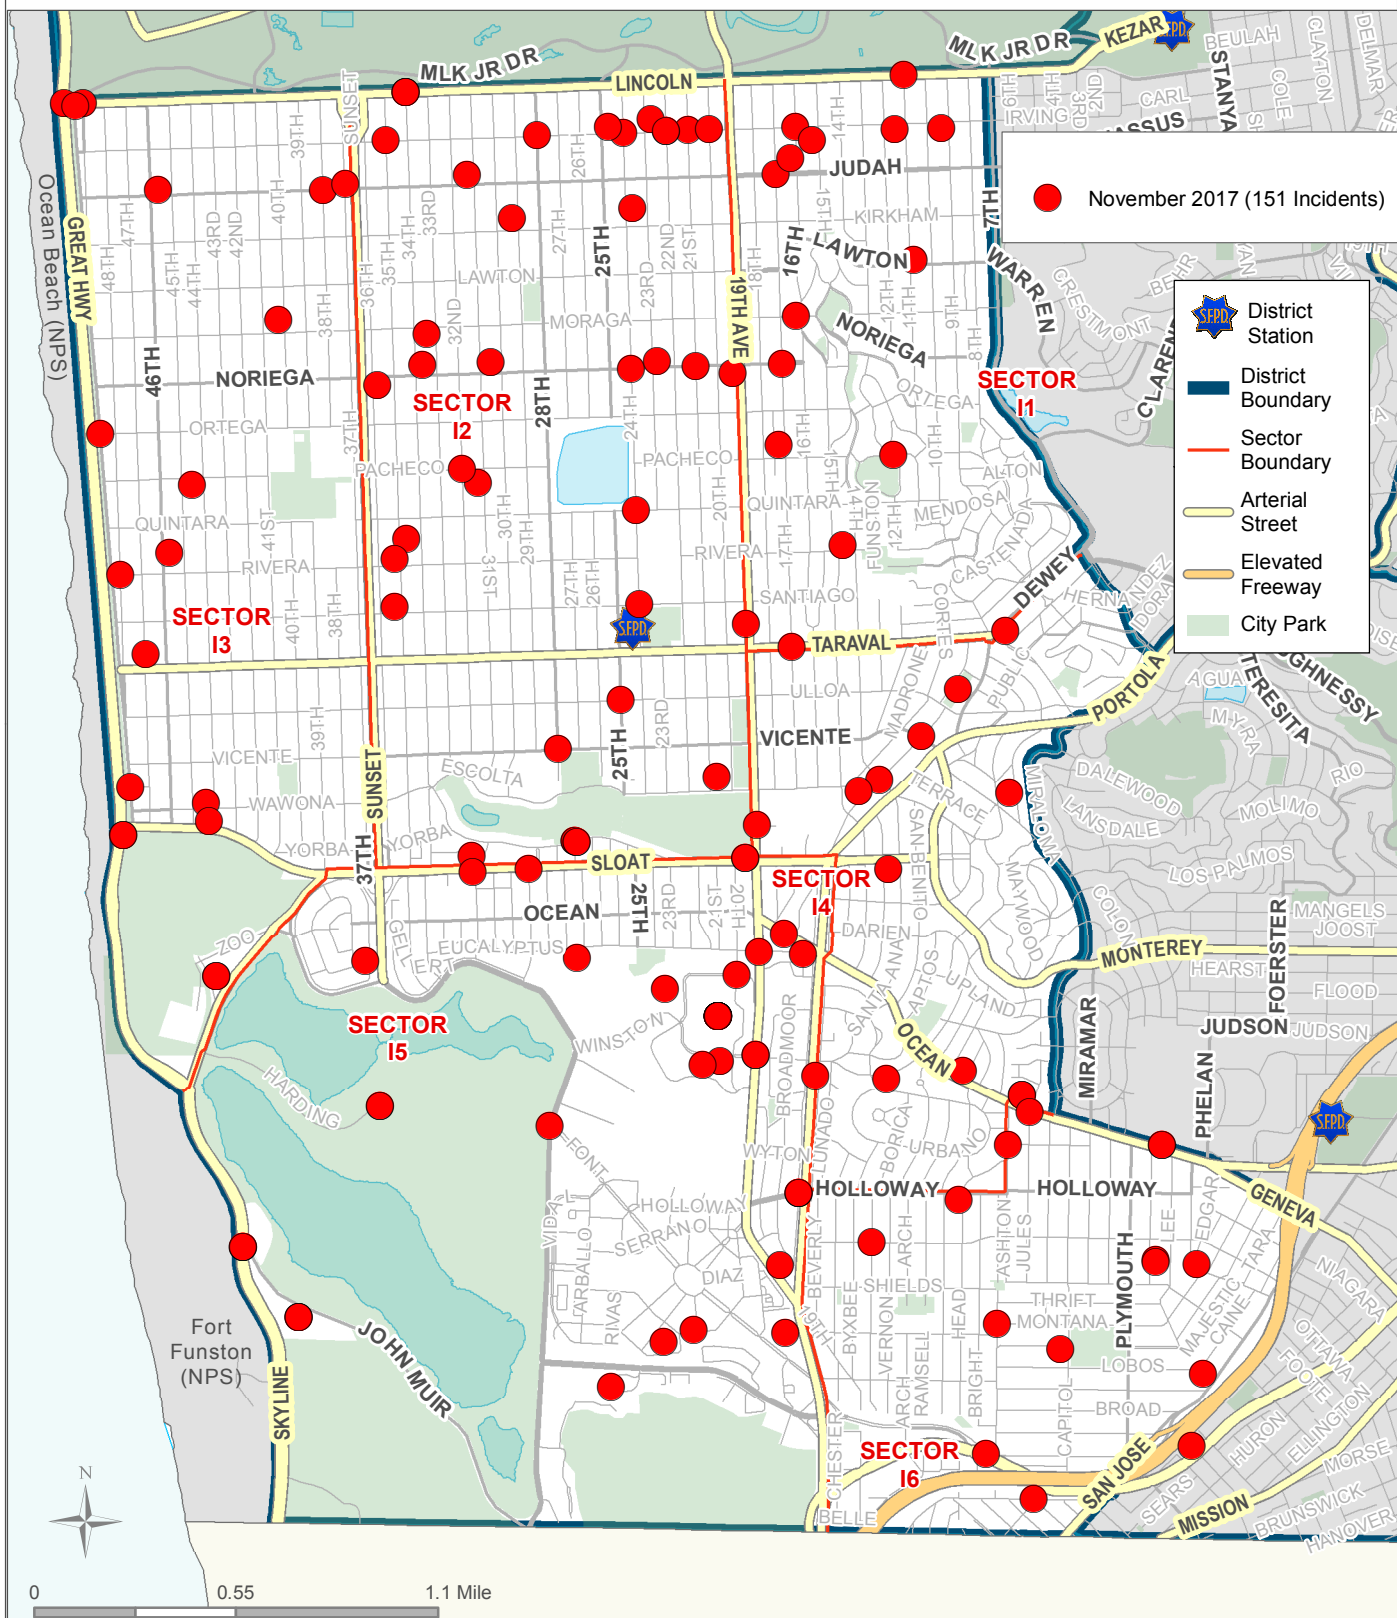

Burglary, Taraval District November 2017 (28 Incidents)

This map accurately reflects the information available in SFPD's CrimeView/CABLE database at the time of preparation.

**DRAFT MAP,
FOR INTERNAL USE ONLY**

Prepared by SFPD Crime Analysis Unit, 12/5/2017

Robbery, Taraval District November 2017 (14 Incidents)

This map accurately reflects the information available in SFPD's CrimeView/CABLE database at the time of preparation.

**DRAFT MAP,
FOR INTERNAL USE ONLY**

Prepared by SFPD
Crime Analysis Unit, 12/4/2017

Taraval District Theft From Vehicle, Nov 2017 (151 Incidents)

This map accurately reflects the information available in SFPD's CrimeView/CABLE database at the time of preparation.

**DRAFT MAP,
FOR INTERNAL USE ONLY**

Prepared by SFPD
Crime Analysis Unit, 12/5/2017