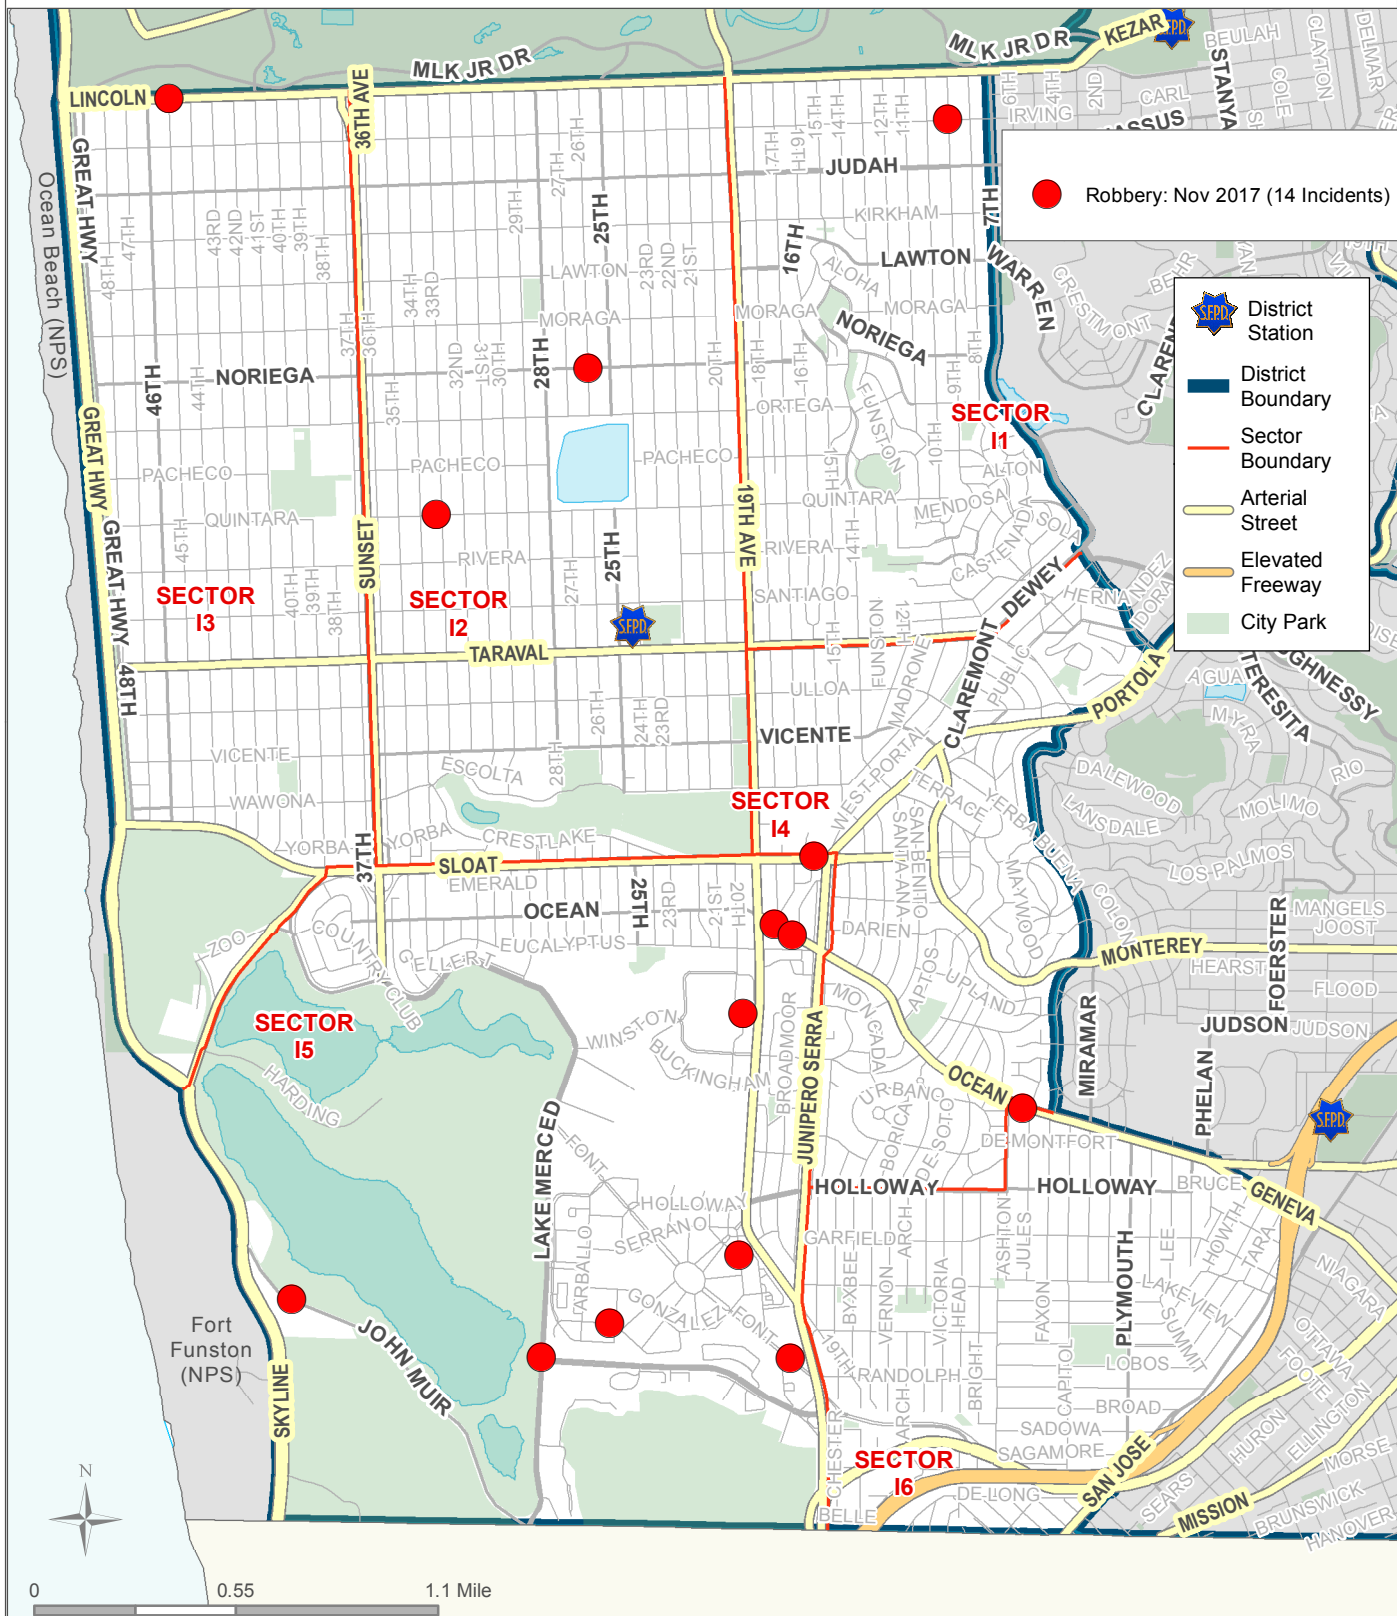

Burglary, Taraval District November 2017 (28 Incidents)

This map accurately reflects the information available in SFPD's CrimeView/CABLE database at the time of preparation.

**DRAFT MAP,
FOR INTERNAL USE ONLY**

Prepared by SFPD Crime Analysis Unit, 12/5/2017

Robbery, Taraval District November 2017 (14 Incidents)

This map accurately reflects the information available in SFPD's CrimeView/CABLE database at the time of preparation.

**DRAFT MAP,
FOR INTERNAL USE ONLY**

Prepared by SFPD
Crime Analysis Unit, 12/4/2017

Taraval District Theft From Vehicle, Nov 2017 (151 Incidents)

This map accurately reflects the information available in SFPD's CrimeView/CABLE database at the time of preparation.

**DRAFT MAP,
FOR INTERNAL USE ONLY**

Prepared by SFPD
Crime Analysis Unit, 12/5/2017