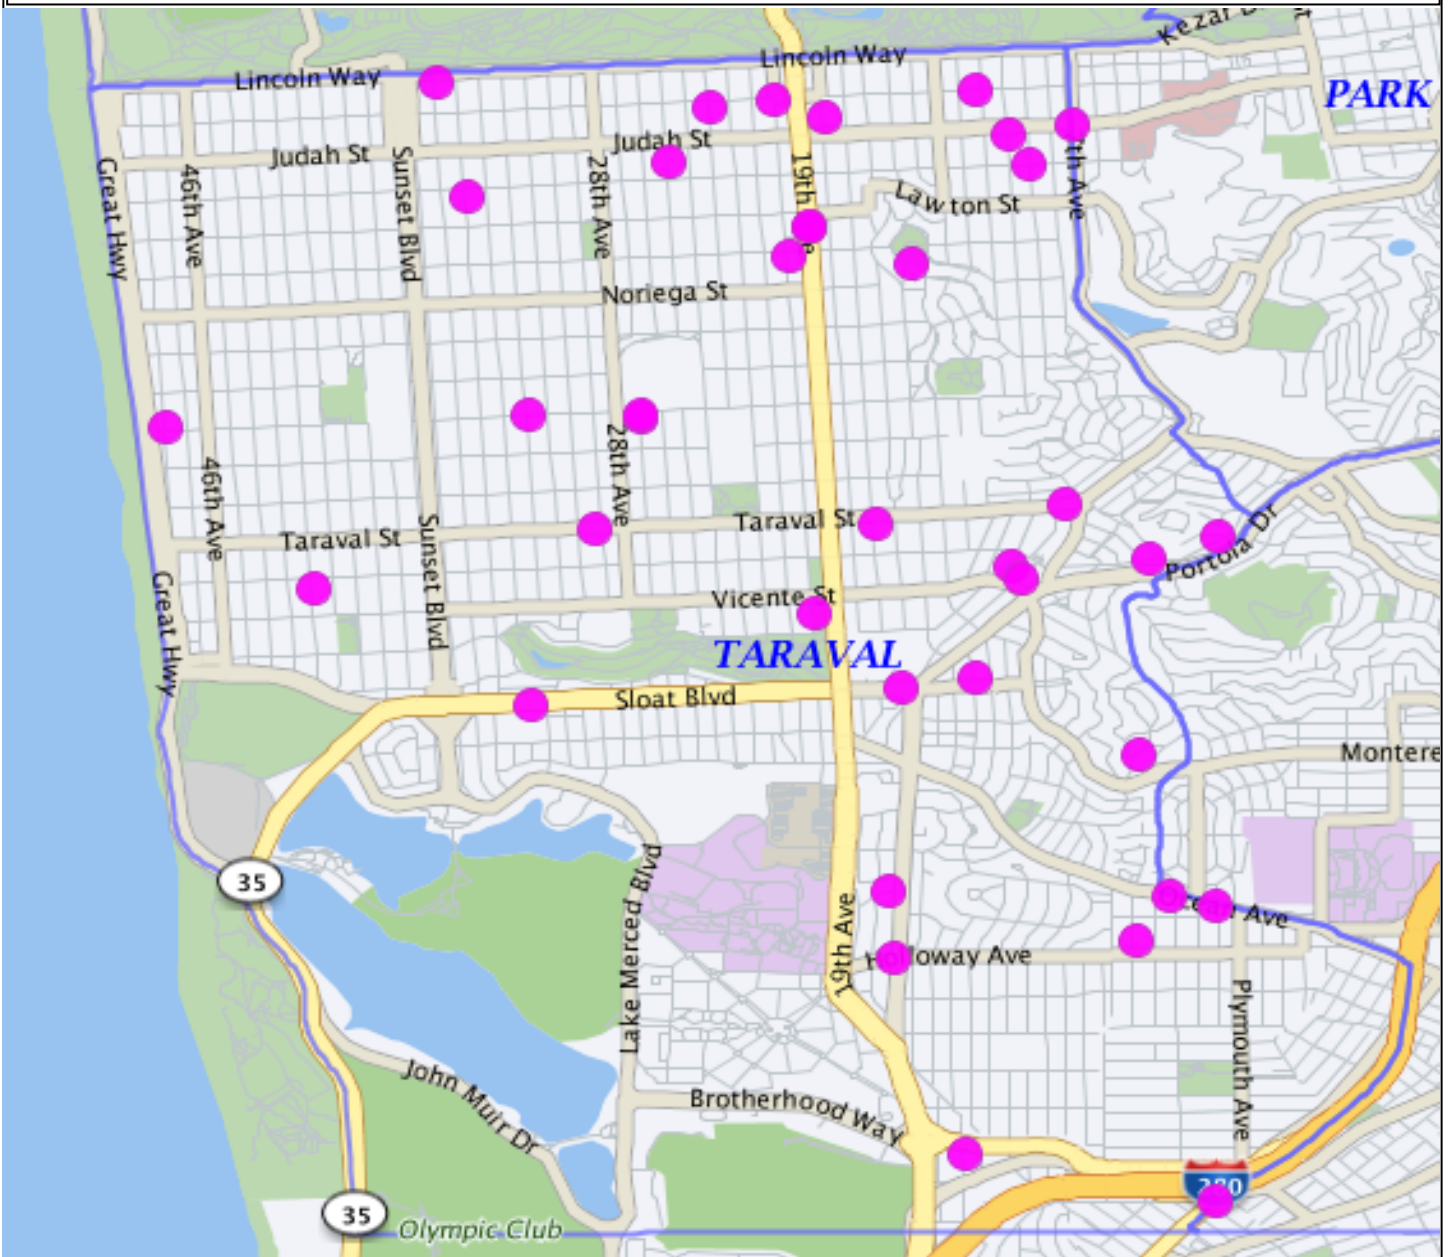

TARAVAL STATION

Robbery 07/01/18 – 07/31/18

ROBBERY	Firearm	3
	Knife or Cutting Instrument	2
	Other Dangerous Weapon	0
	Strongarm (no weapon)	6
		11

*Note: The map accurately reflects the information available at the time of preparation. Numbers may or may not change as more information becomes available.

TARAVAL STATION

Burglary 07/01/18 – 07/31/18

BURGLARY	Attempted Forcible Entry	4
	Forcible Entry	17
	Unlawful Entry - No force	17
		38

*Note: The map accurately reflects the information available at the time of preparation. Numbers may or may not change as more information becomes available.

TARAVAL STATION

Theft From Vehicle 07/01/18 – 07/31/18

Auto Burglaries	128
	128

*Note: The map accurately reflects the information available at the time of preparation. Numbers may or may not change as more information becomes available.