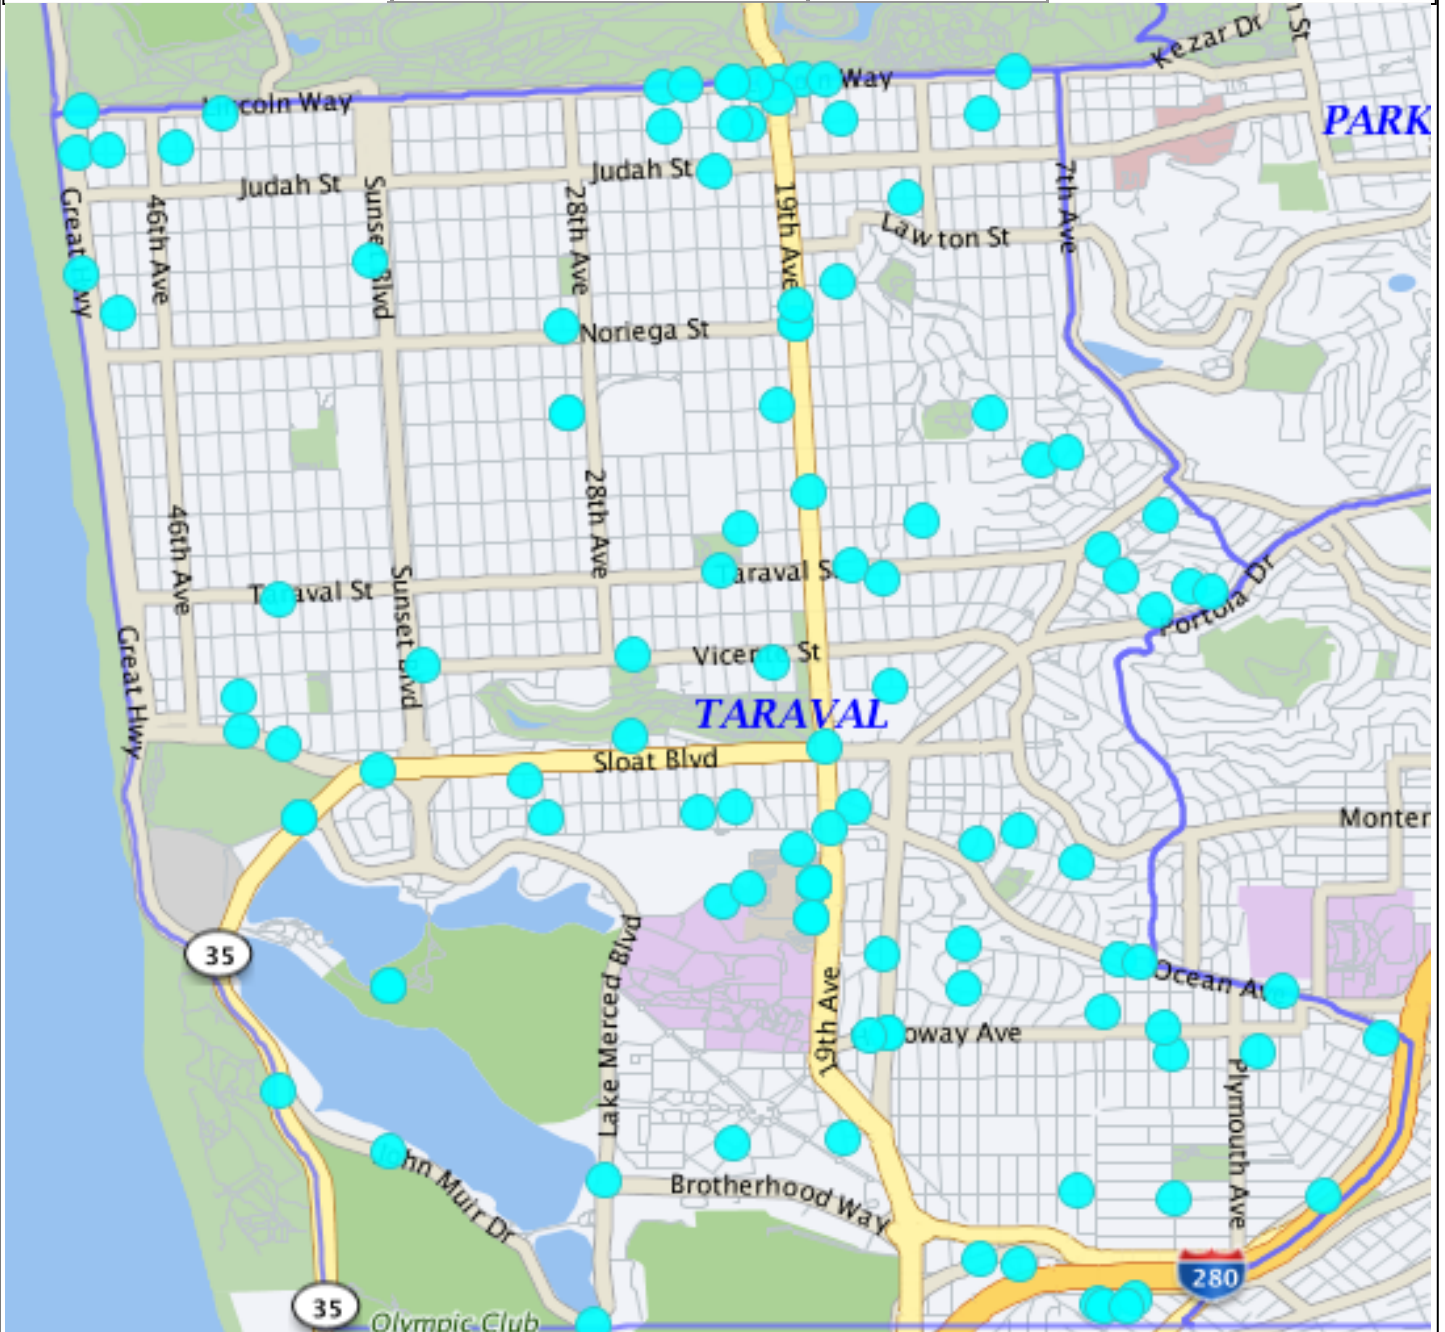

TARAVAL STATION

Robbery 07/01/18 – 07/31/18

ROBBERY	Firearm	3
	Knife or Cutting Instrument	2
	Other Dangerous Weapon	0
	Strongarm (no weapon)	6
		11

*Note: The map accurately reflects the information available at the time of preparation. Numbers may or may not change as more information becomes available.

TARAVAL STATION

Burglary 07/01/18 – 07/31/18

BURGLARY	Attempted Forcible Entry	4
	Forcible Entry	17
	Unlawful Entry - No force	17
		38

*Note: The map accurately reflects the information available at the time of preparation. Numbers may or may not change as more information becomes available.

TARAVAL STATION

Theft From Vehicle 07/01/18 – 07/31/18

Auto Burglaries	128
	128

*Note: The map accurately reflects the information available at the time of preparation. Numbers may or may not change as more information becomes available.