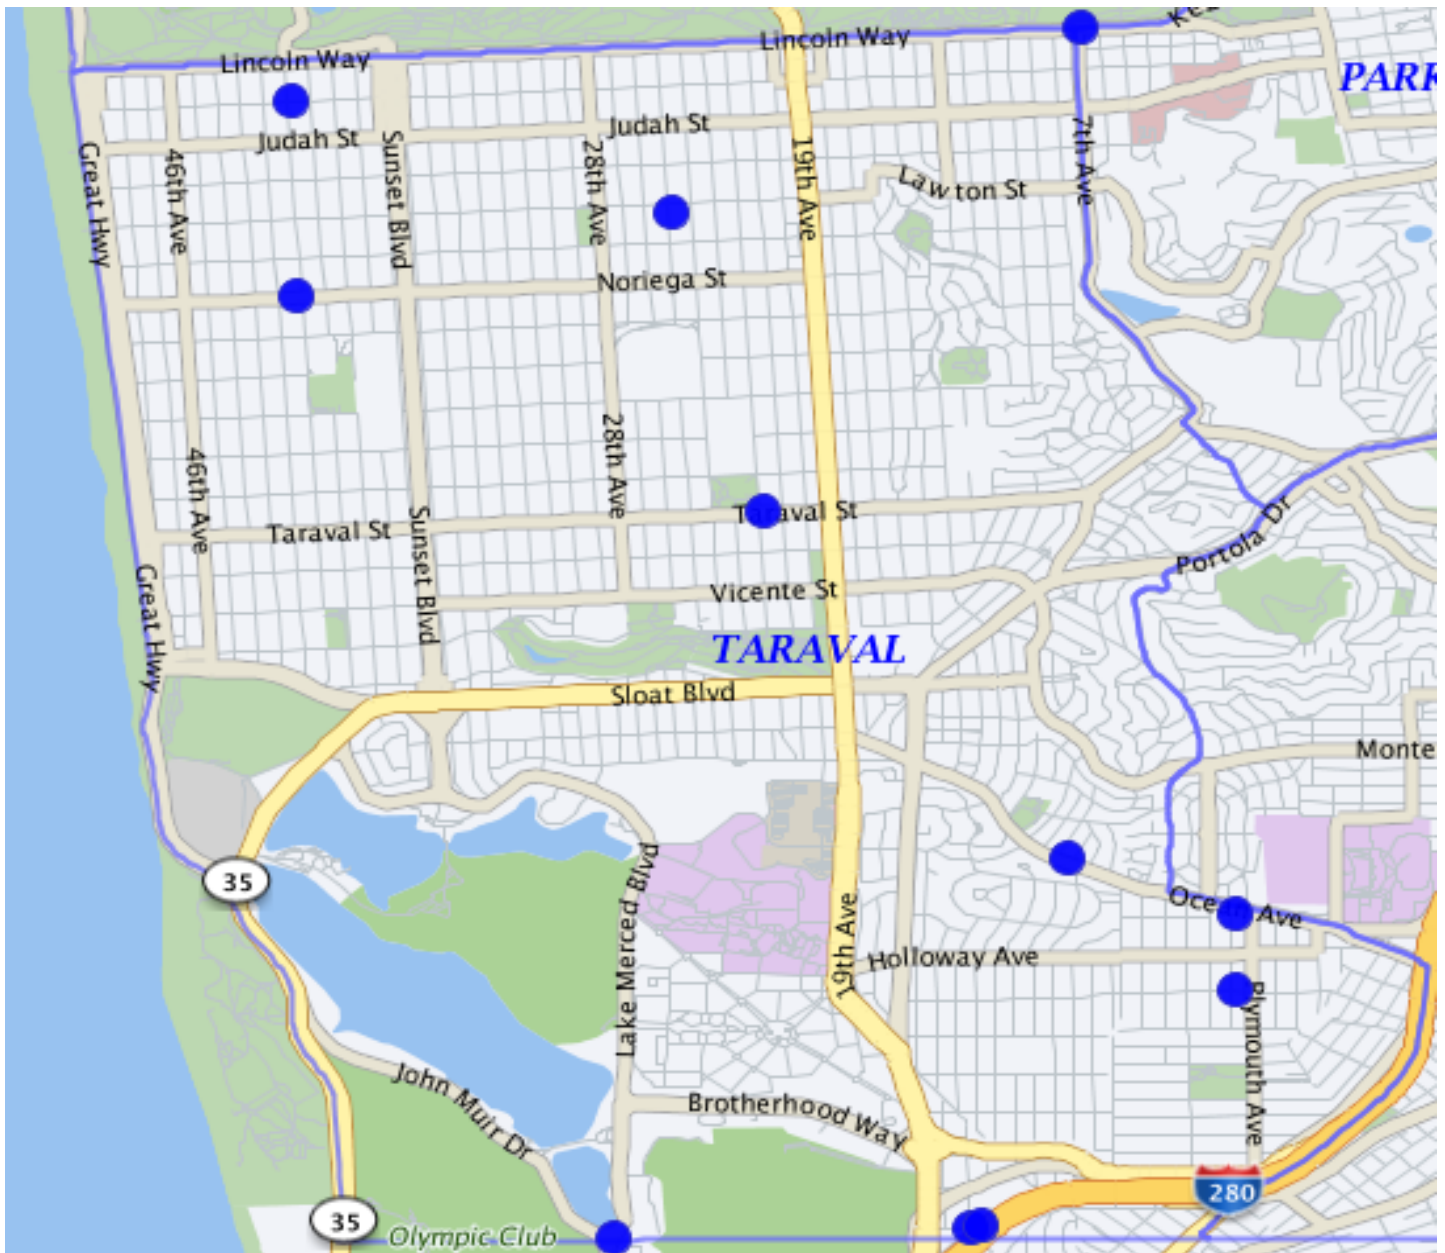

TARAVAL STATION

Robbery 07/01/18 – 07/31/18

ROBBERY	Firearm	3
	Knife or Cutting Instrument	2
	Other Dangerous Weapon	0
	Strongarm (no weapon)	6
		11

*Note: The map accurately reflects the information available at the time of preparation. Numbers may or may not change as more information becomes available.

TARAVAL STATION

Burglary 07/01/18 – 07/31/18

BURGLARY	Attempted Forcible Entry	4
	Forcible Entry	17
	Unlawful Entry - No force	17
		38

*Note: The map accurately reflects the information available at the time of preparation. Numbers may or may not change as more information becomes available.

TARAVAL STATION

Theft From Vehicle 07/01/18 – 07/31/18

Auto Burglaries	128
	128

*Note: The map accurately reflects the information available at the time of preparation. Numbers may or may not change as more information becomes available.