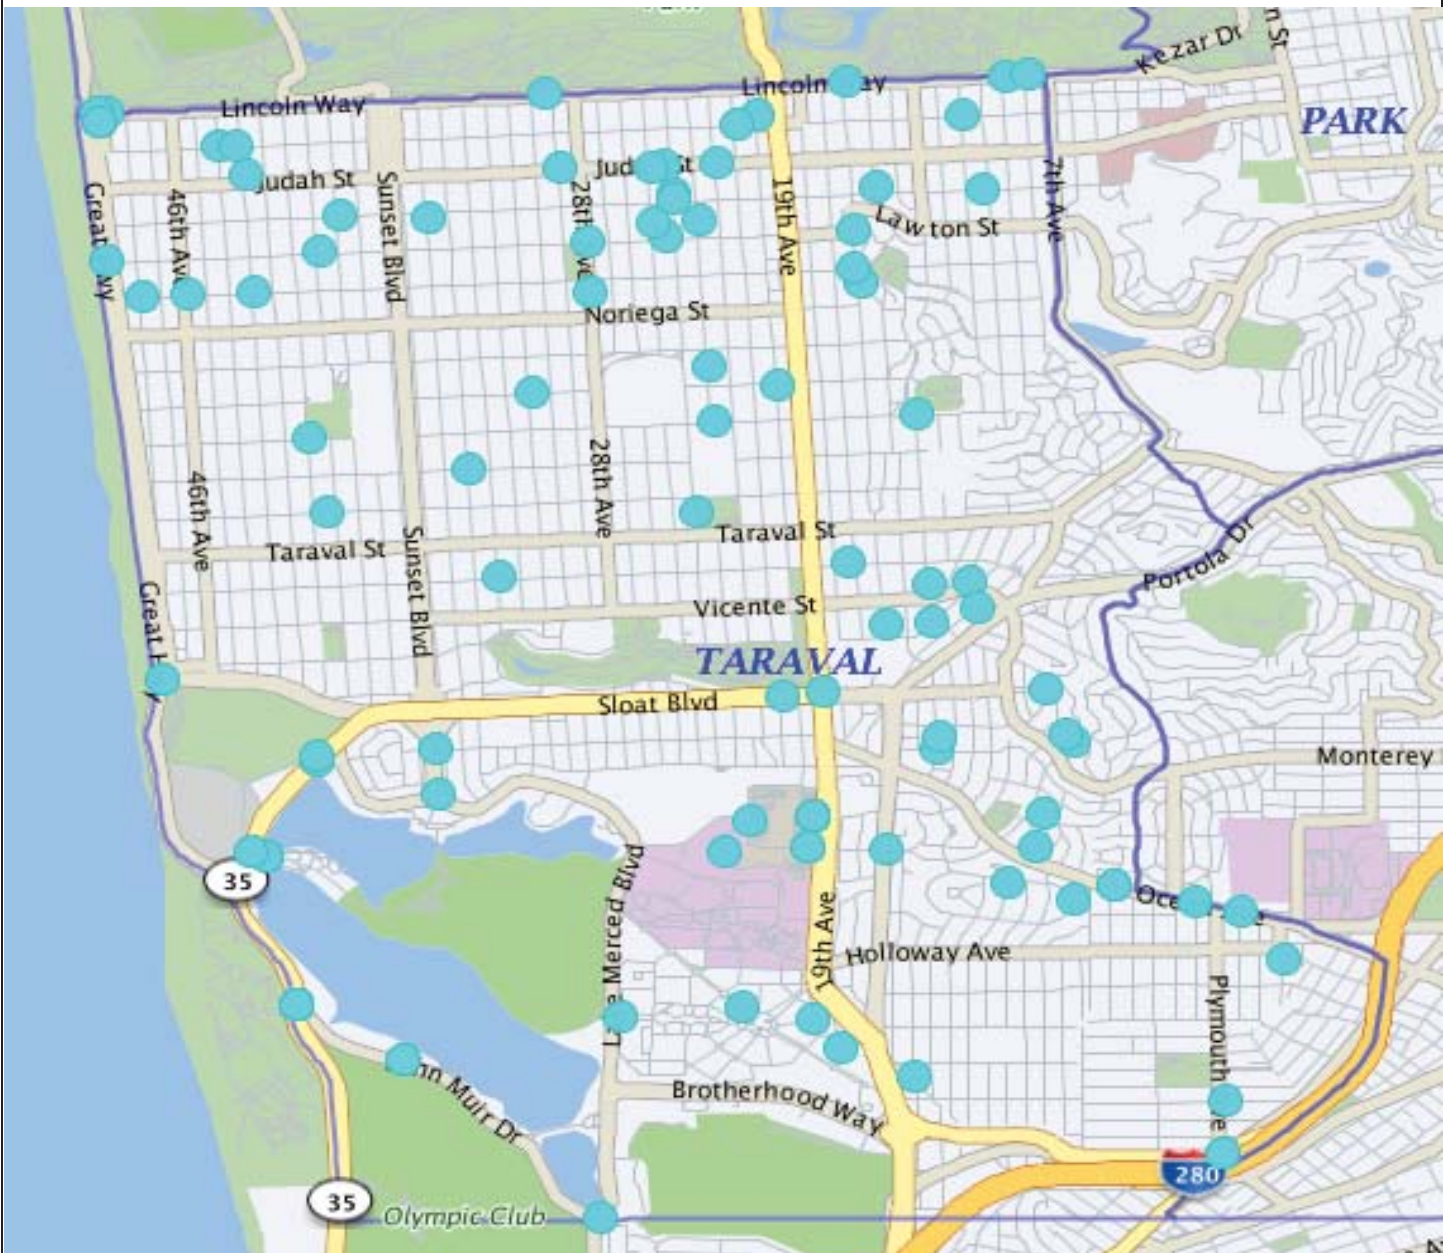

## Burglary 10/01/18 – 10/31/18

BURGLARY	Attempted Forcible Entry	5
	Forcible Entry	18
	Unlawful Entry - No force	10
		<b>33</b>

If the dot does not add up to the numbers, there may be locations with numerous incident with the same address.

\*Note: The map accurately reflects the information available at the time of preparation. Numbers may or may not change as more information becomes available.

# TARAVAL STATION

## Auto Burglaries 10/01/18 – 10/31/18

Auto Burglaries	113
	<b>113</b>

If the dot does not add up to the numbers, there may be locations with numerous incident with the same address.

\*Note: The map accurately reflects the information available at the time of preparation. Numbers may or may not change as more information becomes available.