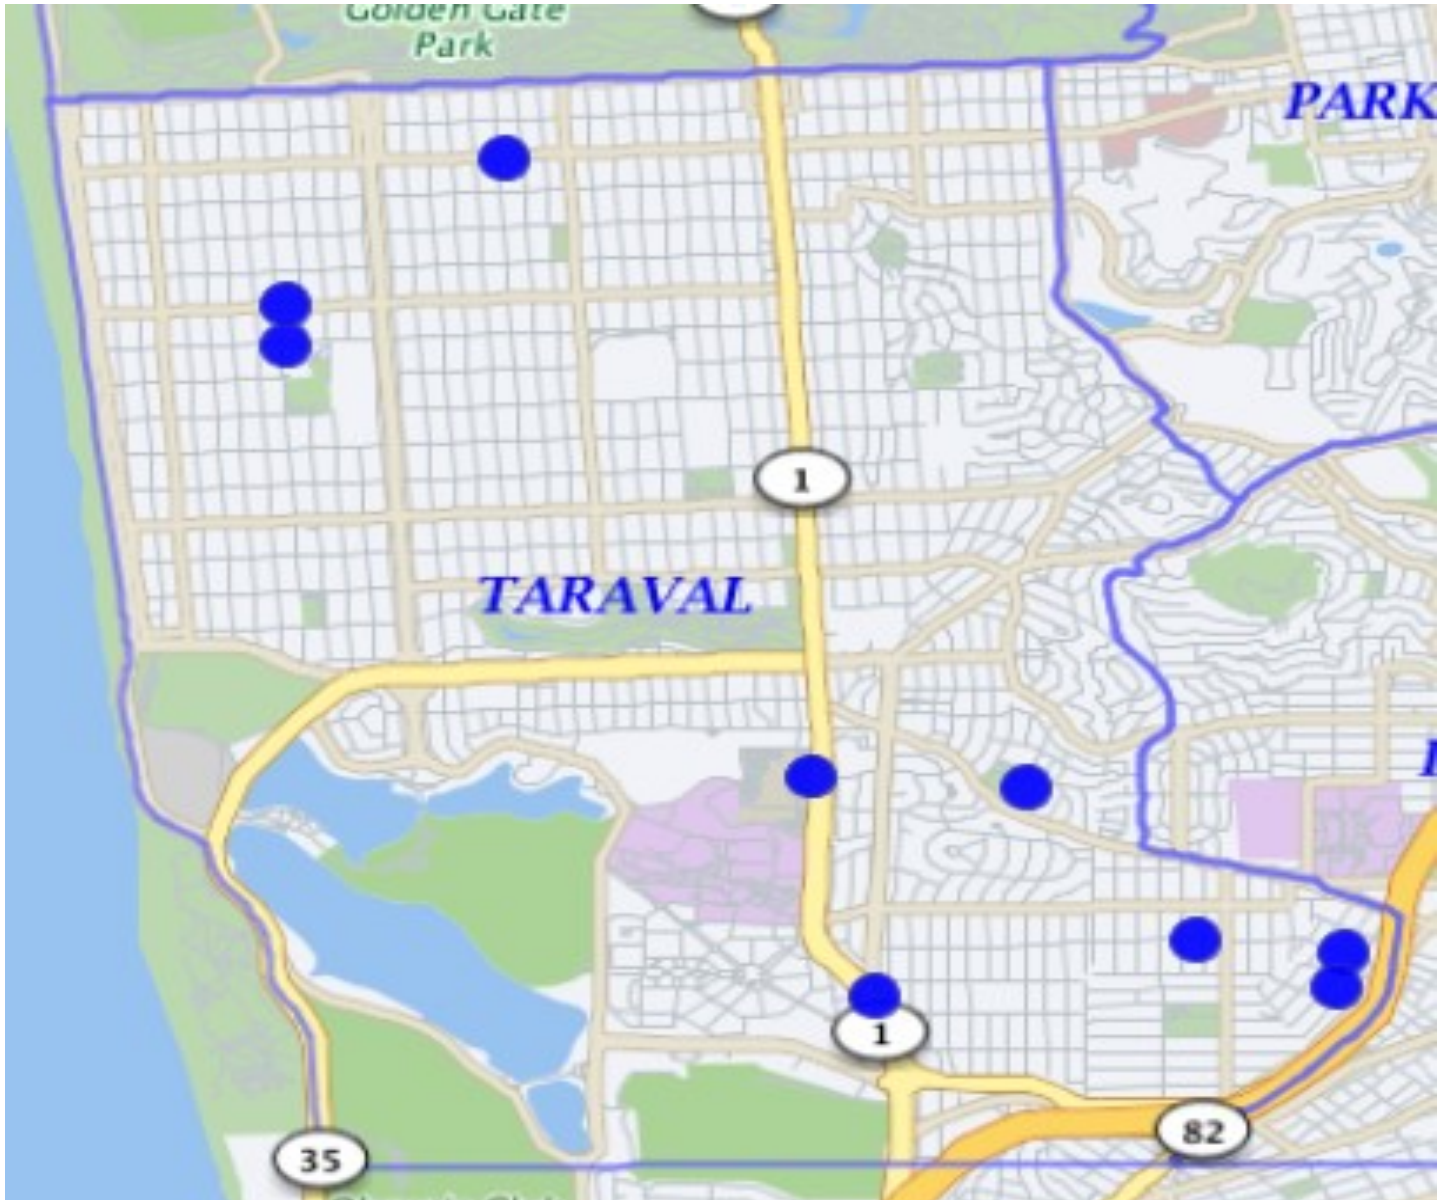

TARAVAL STATION

Auto Burglaries 01/01/20 – 01/31/20

Auto Burglaries	194
	194

If the dots does not add up to the number, there may be multiple incidents with the same address.

*Note: The map accurately reflects the information available at the time of preparation. Numbers may or may not change as more information becomes available. *Production date 02/12/20 - 0900 hrs*

*Note: The map accurately reflects the information available at the time of preparation. Numbers may or may not change as more information becomes available. *Production date 02/12/20 - 0900 hrs*

TARAVAL STATION

Robbery 01/01/20 – 01/31/20

ROBBERY	Firearm	0
	Knife or Cutting Instrument	0
	Other Dangerous Weapon	0
	Strongarm (no weapon)	9
		9

If the dots does not add up to the number, there may be multiple incidents with the same address.

*Note: The map accurately reflects the information available at the time of preparation. Numbers may or may not change as more information becomes available. *Production date 02/12/19 - 0900 hrs*