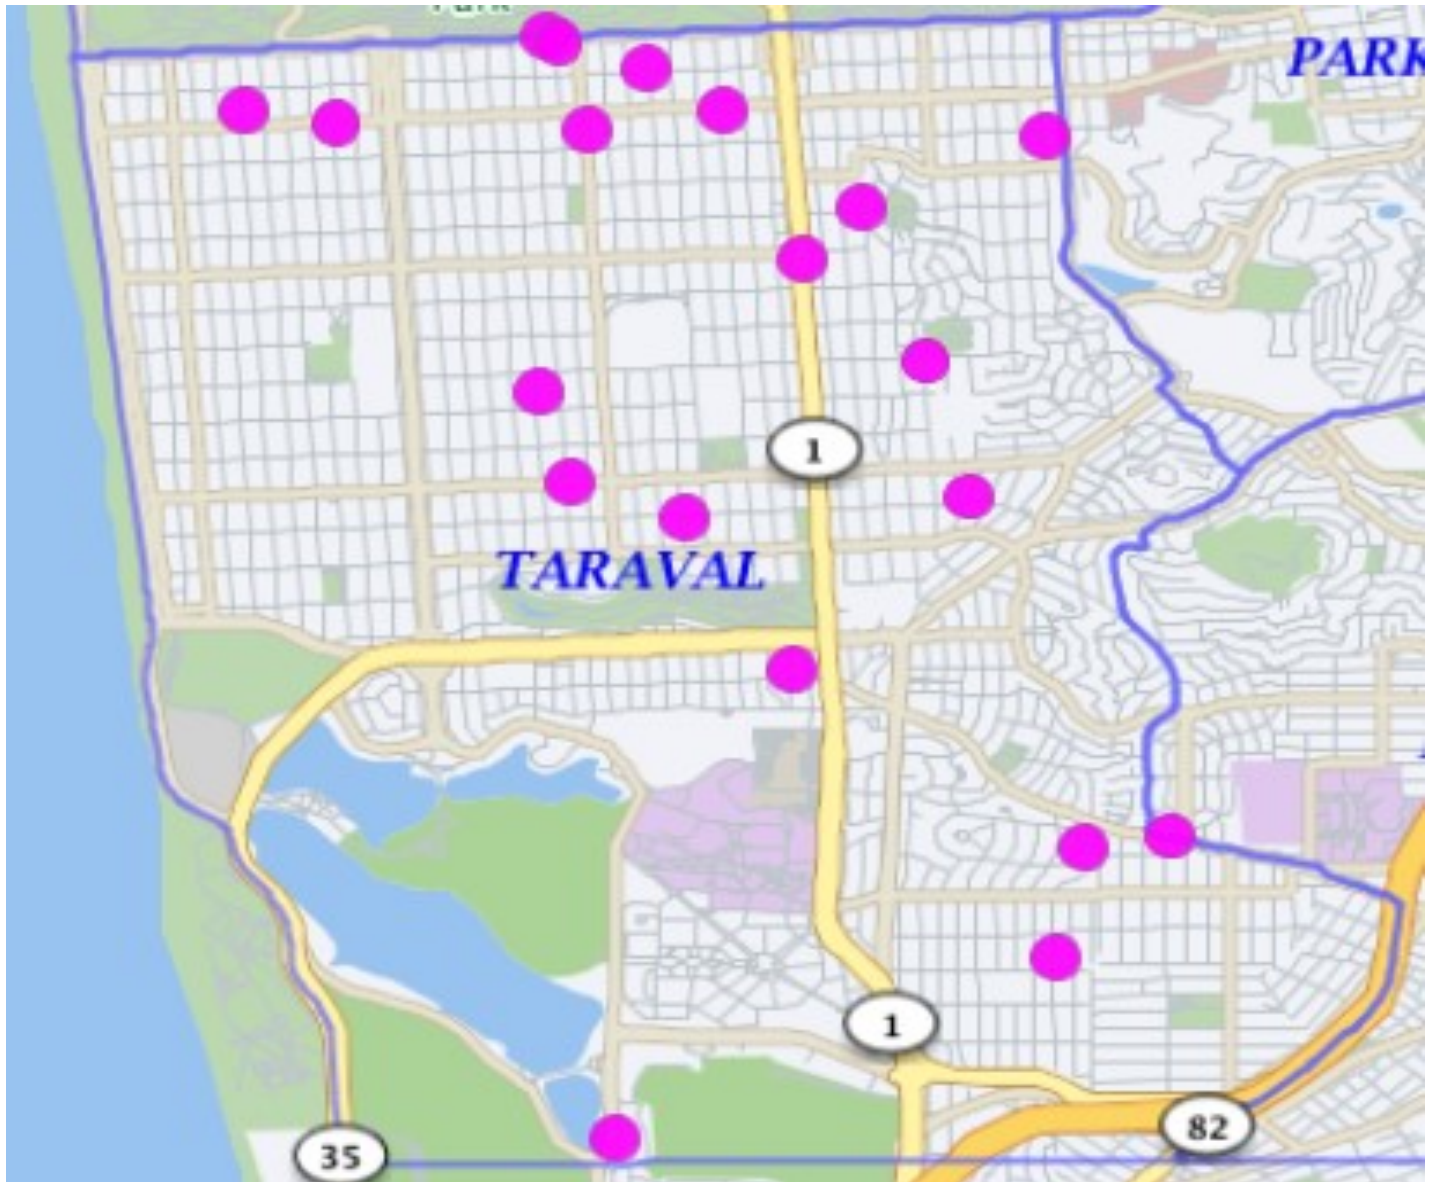

TARAVAL STATION

Auto Burglaries 01/01/20 – 01/31/20

Auto Burglaries	194
	194

If the dots does not add up to the number, there may be multiple incidents with the same address.

*Note: The map accurately reflects the information available at the time of preparation. Numbers may or may not change as more information becomes available. *Production date 02/12/20 - 0900 hrs*

TARAVAL STATION

Commercial and Residential Burglaries

01/01/20 – 01/31/20

BURGLARY	Attempted Forcible Entry	2
	Forcible Entry	6
	Unlawful Entry - No force	12
		20

If the dots does not add up to the number, there may be multiple incidents with the same address.

*Note: The map accurately reflects the information available at the time of preparation. Numbers may or may not change as more information becomes available. *Production date 02/12/20 - 0900 hrs*

TARAVAL STATION

*Note: The map accurately reflects the information available at the time of preparation. Numbers may or may not change as more information becomes available. *Production date 02/12/19 - 0900 hrs*