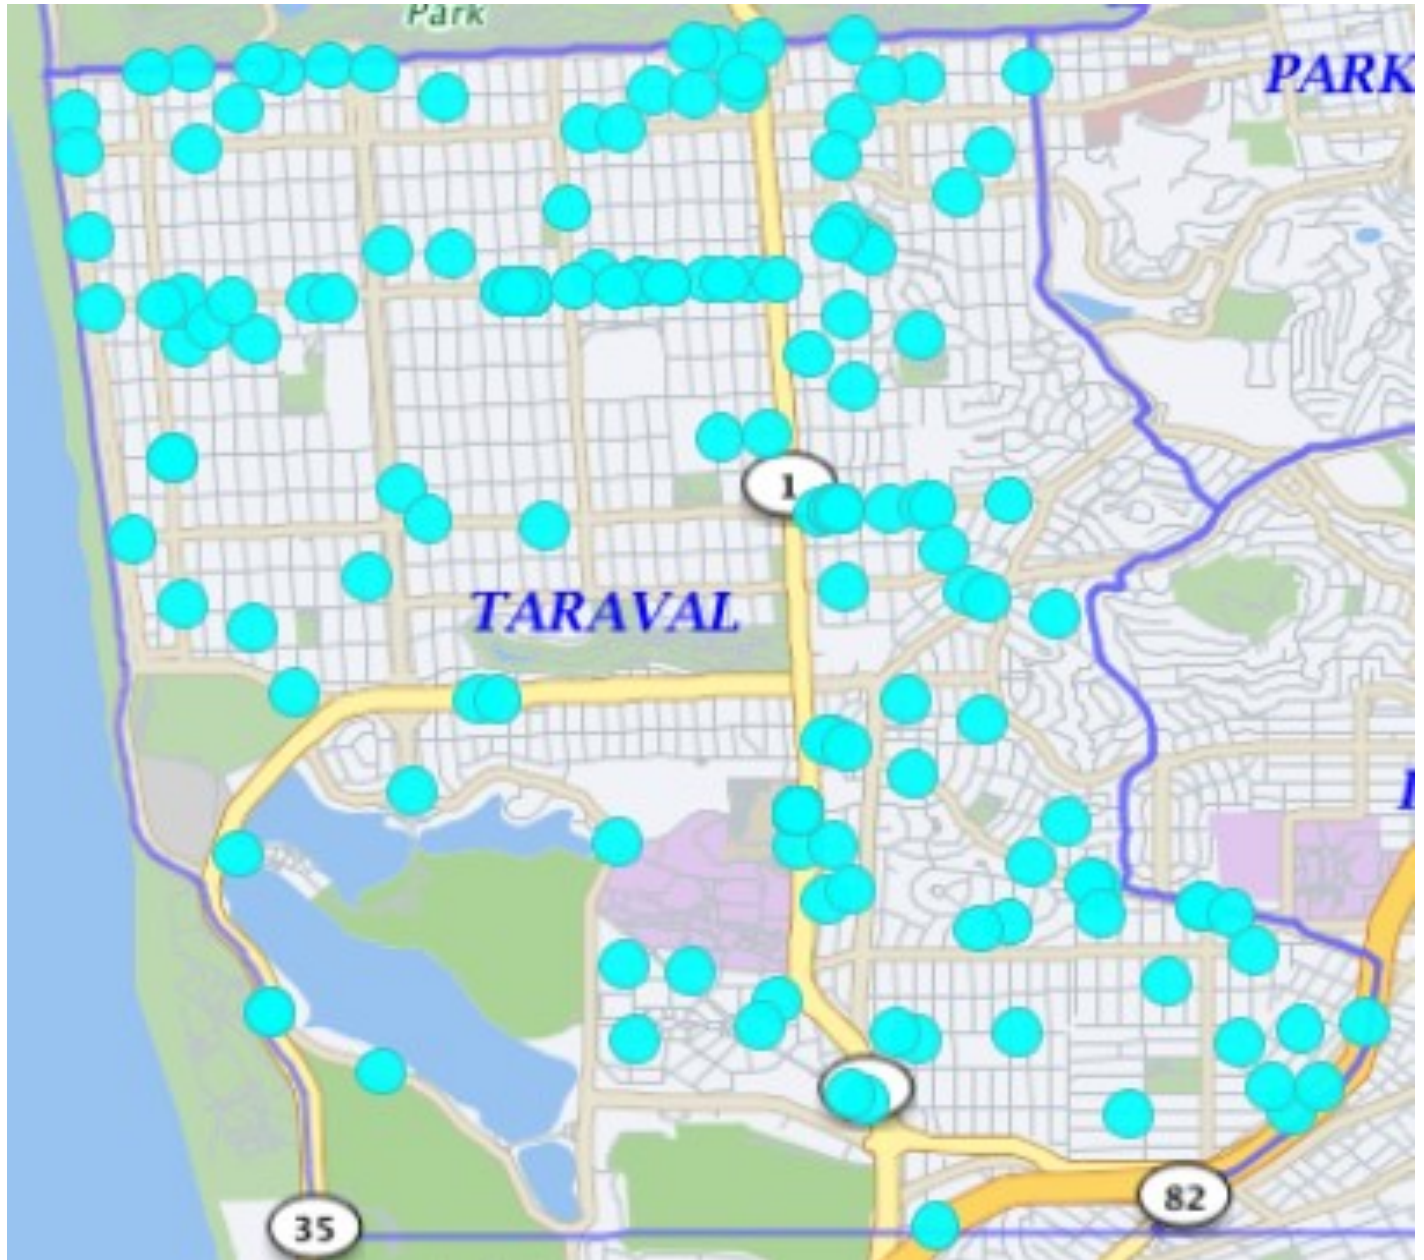

TARAVAL STATION

Auto Burglaries 01/01/20 – 01/31/20

Auto Burglaries	194
	194

If the dots does not add up to the number, there may be multiple incidents with the same address.

*Note: The map accurately reflects the information available at the time of preparation. Numbers may or may not change as more information becomes available. *Production date 02/12/20 - 0900 hrs*

TARAVAL STATION

Commercial and Residential Burglaries

01/01/20 – 01/31/20

BURGLARY	Attempted Forcible Entry	2
	Forcible Entry	6
	Unlawful Entry - No force	12
		20

If the dots does not add up to the number, there may be multiple incidents with the same address.

*Note: The map accurately reflects the information available at the time of preparation. Numbers may or may not change as more information becomes available. *Production date 02/12/20 - 0900 hrs*

TARAVAL STATION

*Note: The map accurately reflects the information available at the time of preparation. Numbers may or may not change as more information becomes available. *Production date 02/12/19 - 0900 hrs*