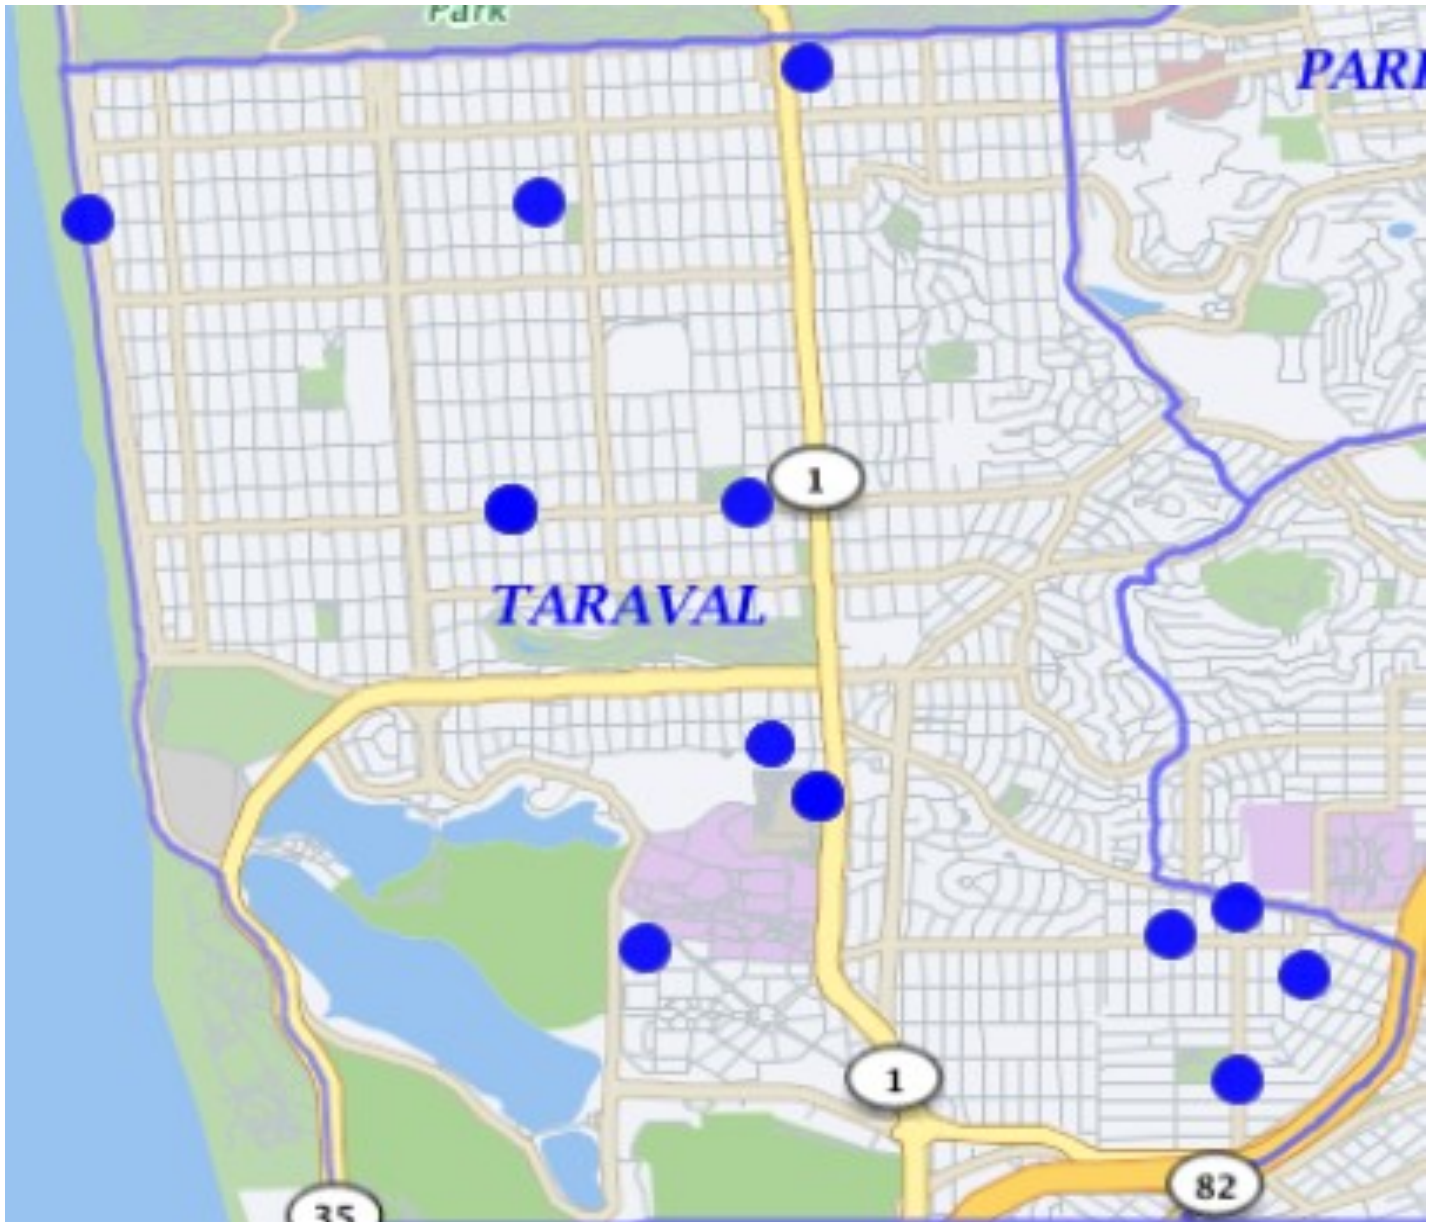

TARAVAL STATION

Auto Burglaries 02/01/20 – 02/29/20

Auto Burglaries	109
-----------------	-----

If the dots does not add up to the number, there may be multiple incidents with the same address.

*Note: The map accurately reflects the information available at the time of preparation. Numbers may or may not change as more information becomes available. *Production date 03/10/20 - 0900 hrs*

*Note: The map accurately reflects the information available at the time of preparation. Numbers may or may not change as more information becomes available. *Production date 03/10/20 - 0900 hrs*

TARAVAL STATION

Robbery 02/01/20 – 02/29/20

ROBBERY	Firearm	2
	Knife or Cutting Instrument	2
	Other Dangerous Weapon	0
	Strongarm (no weapon)	10
		14

If the dots does not add up to the number, there may be multiple incidents with the same address.

*Note: The map accurately reflects the information available at the time of preparation. Numbers may or may not change as more information becomes available. *Production date 02/26/19 - 0900 hrs*