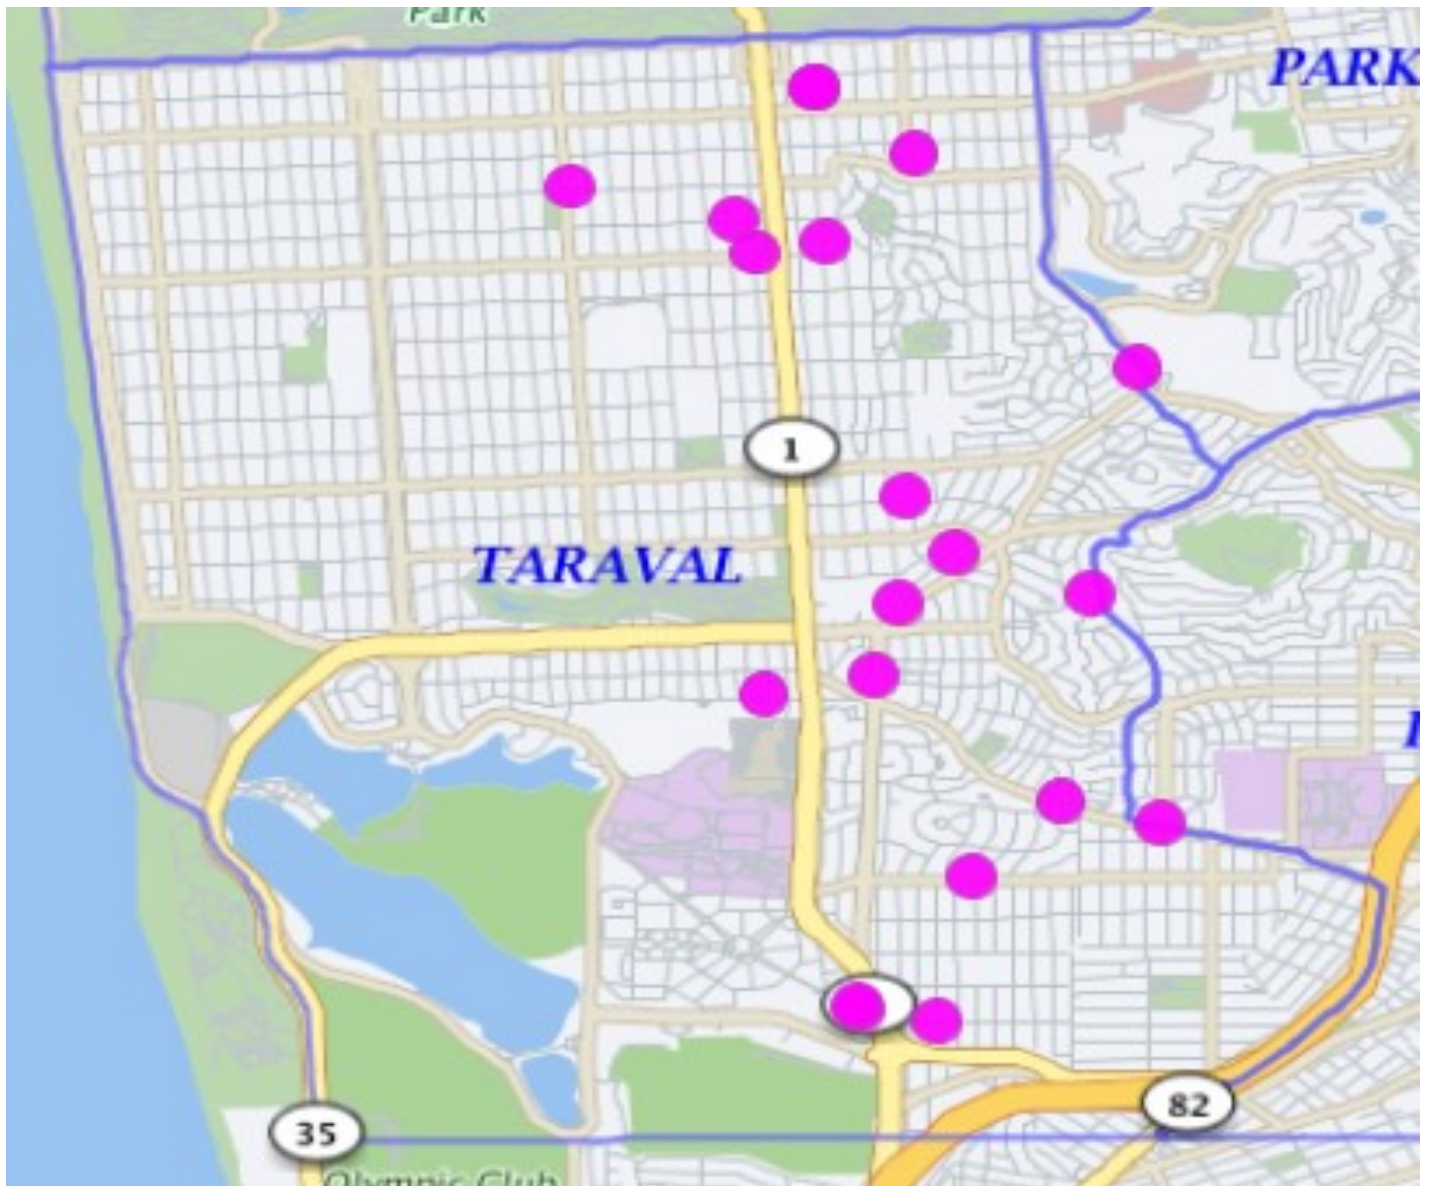

TARAVAL STATION

Auto Burglaries 02/01/20 – 02/29/20

Auto Burglaries	109
-----------------	-----

If the dots does not add up to the number, there may be multiple incidents with the same address.

*Note: The map accurately reflects the information available at the time of preparation. Numbers may or may not change as more information becomes available. *Production date 03/10/20 - 0900 hrs*

TARAVAL STATION

Commercial and Residential Burglaries

02/01/20 – 02/29/20

BURGLARY	Attempted Forcible Entry	1
	Forcible Entry	7
	Unlawful Entry - No force	12
		20

If the dots does not add up to the number, there may be multiple incidents with the same address.

*Note: The map accurately reflects the information available at the time of preparation. Numbers may or may not change as more information becomes available. *Production date 03/10/20 - 0900 hrs*

TARAVAL STATION

*Note: The map accurately reflects the information available at the time of preparation. Numbers may or may not change as more information becomes available. *Production date 02/26/19 - 0900 hrs*