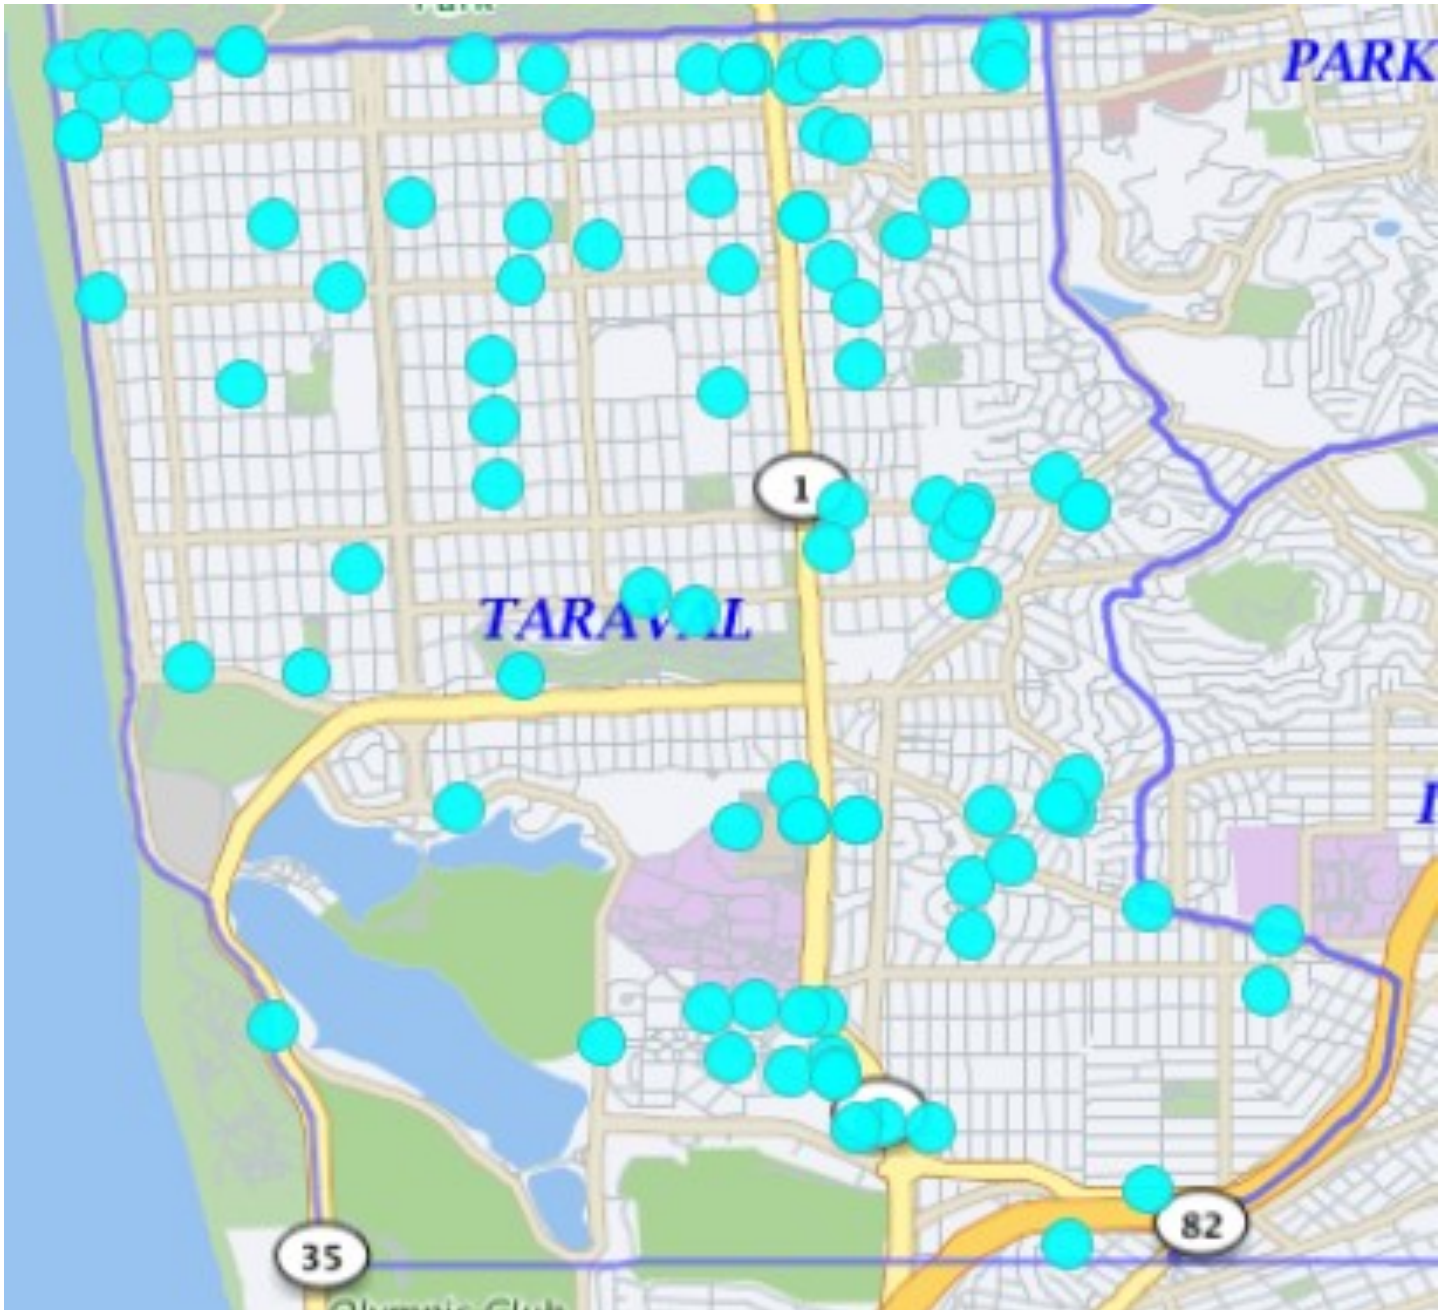

TARAVAL STATION

Auto Burglaries 02/01/20 – 02/29/20

Auto Burglaries	109
-----------------	-----

If the dots does not add up to the number, there may be multiple incidents with the same address.

*Note: The map accurately reflects the information available at the time of preparation. Numbers may or may not change as more information becomes available. *Production date 03/10/20 - 0900 hrs*

TARAVAL STATION

Commercial and Residential Burglaries

02/01/20 – 02/29/20

BURGLARY	Attempted Forcible Entry	1
	Forcible Entry	7
	Unlawful Entry - No force	12
		20

If the dots does not add up to the number, there may be multiple incidents with the same address.

*Note: The map accurately reflects the information available at the time of preparation. Numbers may or may not change as more information becomes available. *Production date 03/10/20 - 0900 hrs*

TARAVAL STATION

*Note: The map accurately reflects the information available at the time of preparation. Numbers may or may not change as more information becomes available. *Production date 02/26/19 - 0900 hrs*