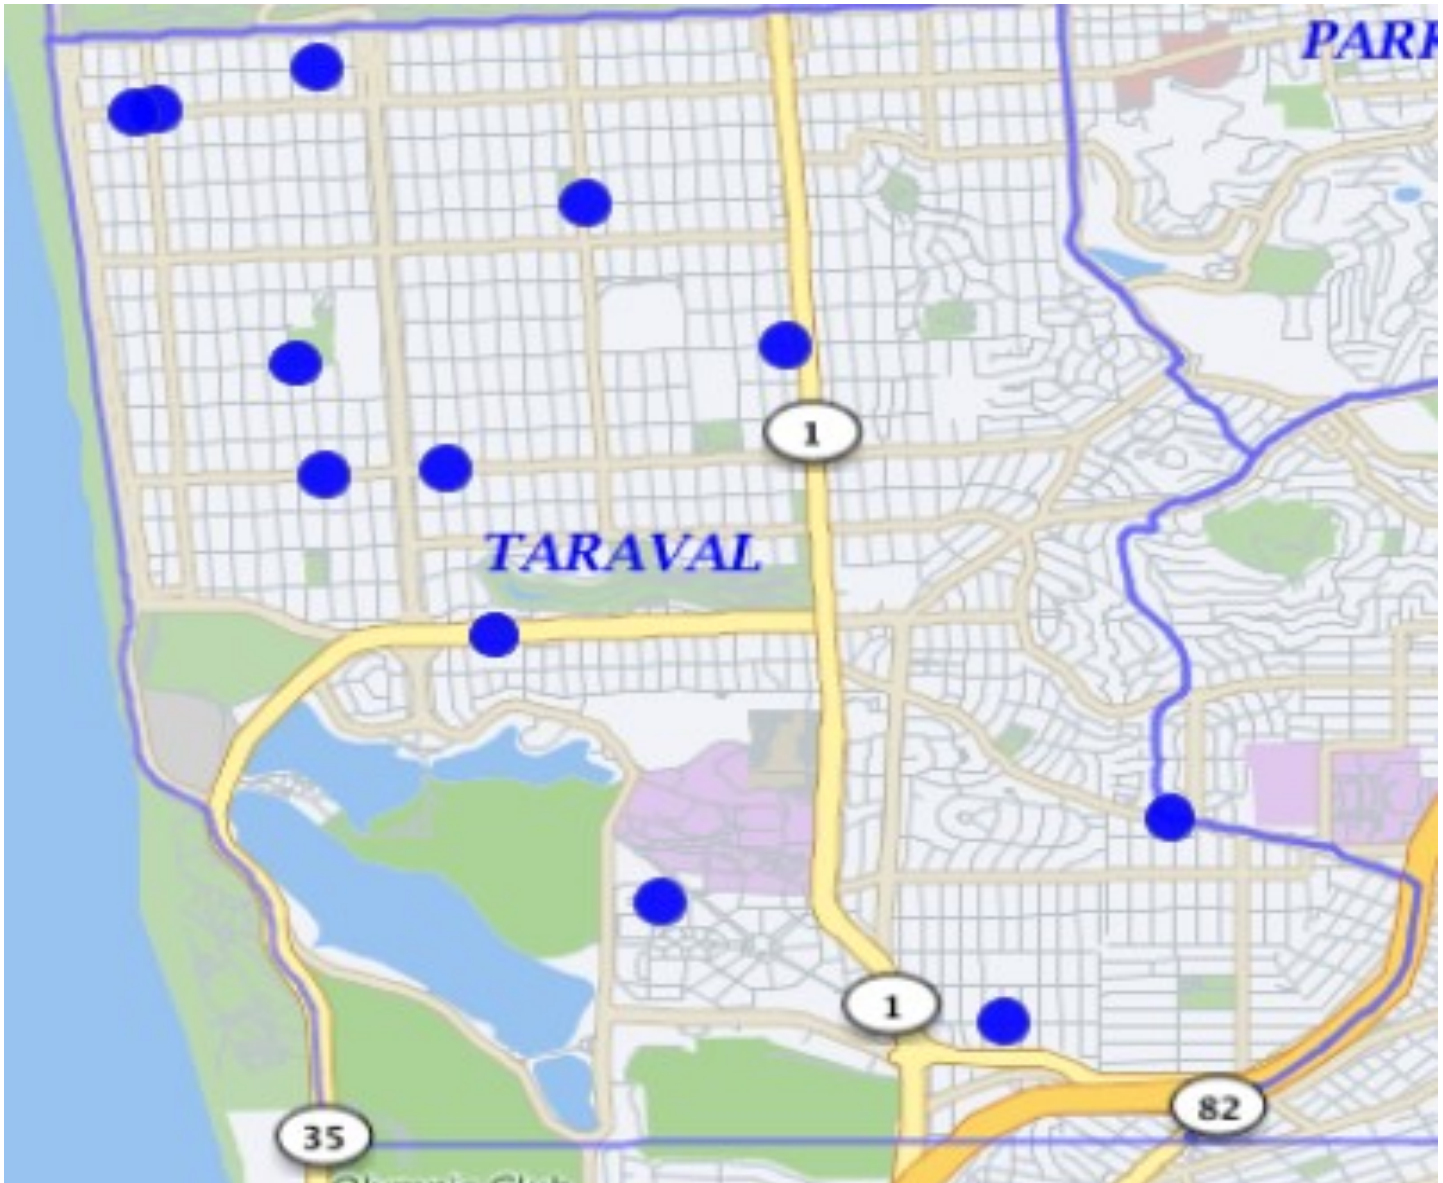

TARAVAL STATION

Auto Burglaries 03/01/20 – 03/31/20

Auto Burglaries	105
	105

If the dots does not add up to the number, there may be multiple incidents with the same address.

*Note: The map accurately reflects the information available at the time of preparation. Numbers may or may not change as more information becomes available. *Production date 04/08/20 - 0900 hrs*

*Note: The map accurately reflects the information available at the time of preparation. Numbers may or may not change as more information becomes available. *Production date 04/08/20 - 0900 hrs*

TARAVAL STATION

Robbery 03/01/20 – 03/31/20

ROBBERY	Firearm	1
	Knife or Cutting Instrument	2
	Other Dangerous Weapon	1
	Strongarm (no weapon)	8
		12

If the dots does not add up to the number, there may be multiple incidents with the same address.

*Note: The map accurately reflects the information available at the time of preparation. Numbers may or may not change as more information becomes available. *Production date 04/08/19 - 0900 hrs*