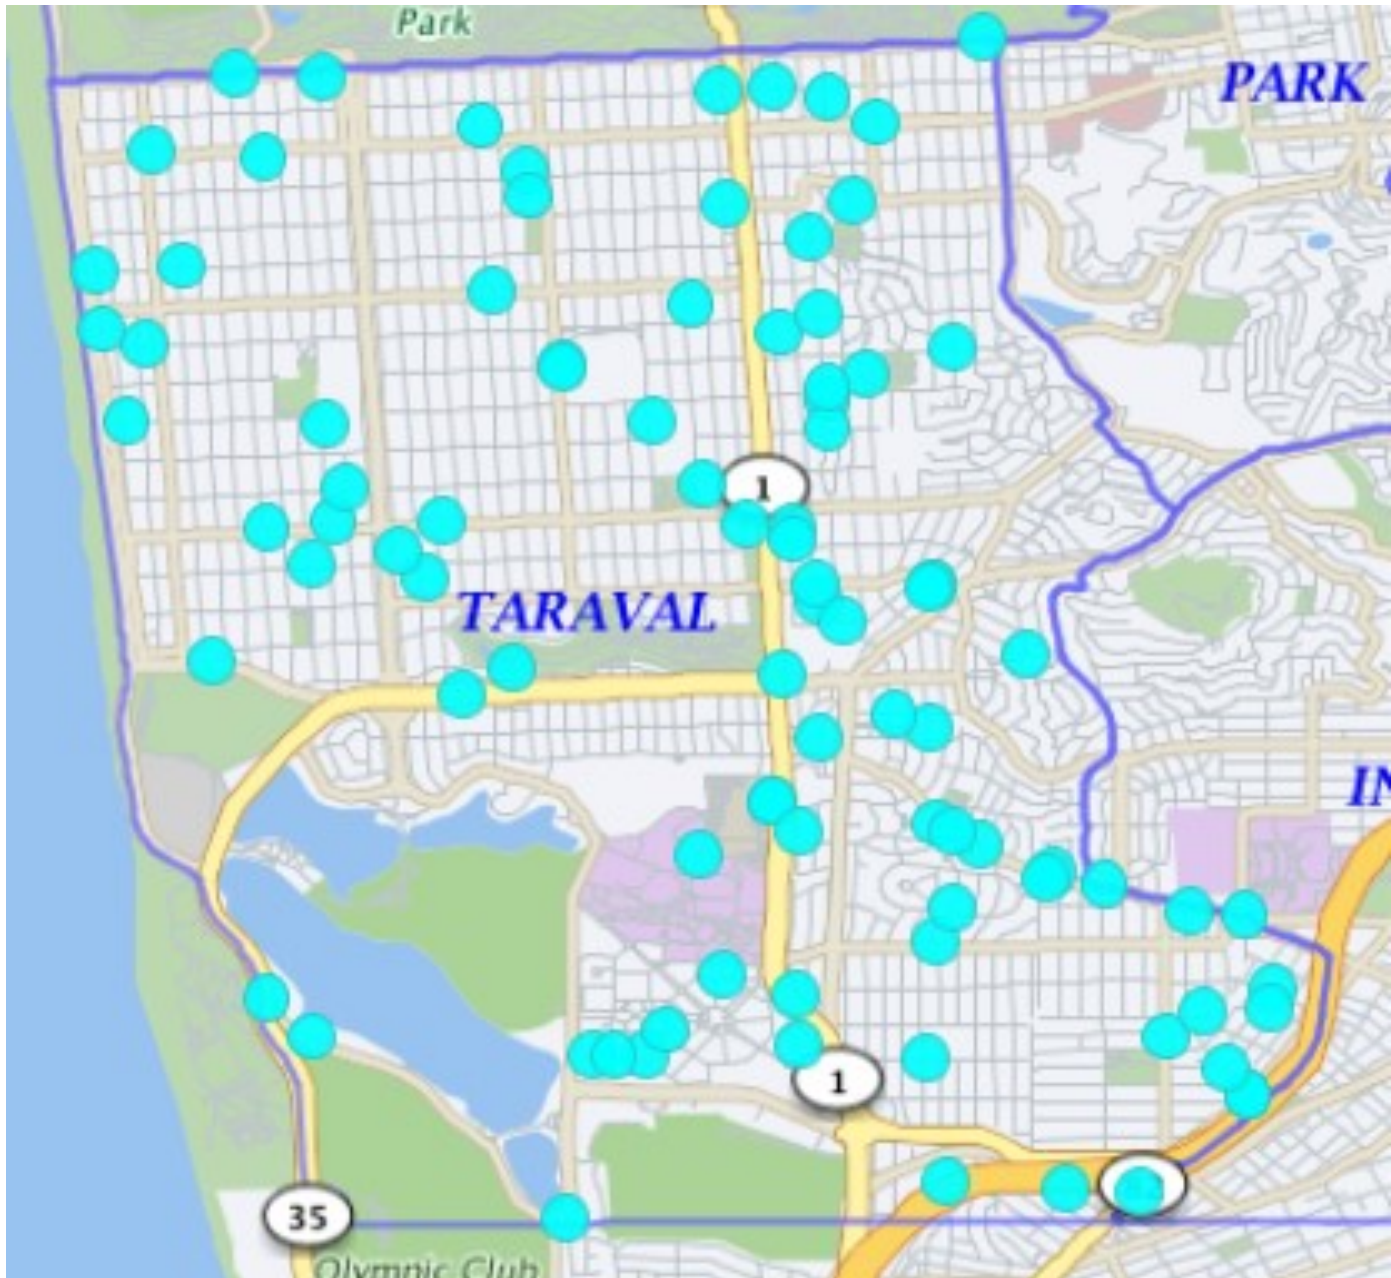

TARAVAL STATION

Auto Burglaries 03/01/20 – 03/31/20

Auto Burglaries	105
	105

If the dots does not add up to the number, there may be multiple incidents with the same address.

*Note: The map accurately reflects the information available at the time of preparation. Numbers may or may not change as more information becomes available. *Production date 04/08/20 - 0900 hrs*

TARAVAL STATION

Commercial and Residential Burglaries

03/01/20 – 03/31/20

BURGLARY	Attempted Forcible Entry	3
	Forcible Entry	16
	Unlawful Entry - No force	7
		26

If the dots does not add up to the number, there may be multiple incidents with the same address.

*Note: The map accurately reflects the information available at the time of preparation. Numbers may or may not change as more information becomes available. *Production date 04/08/20 - 0900 hrs*

TARAVAL STATION

*Note: The map accurately reflects the information available at the time of preparation. Numbers may or may not change as more information becomes available. *Production date 04/08/19 - 0900 hrs*