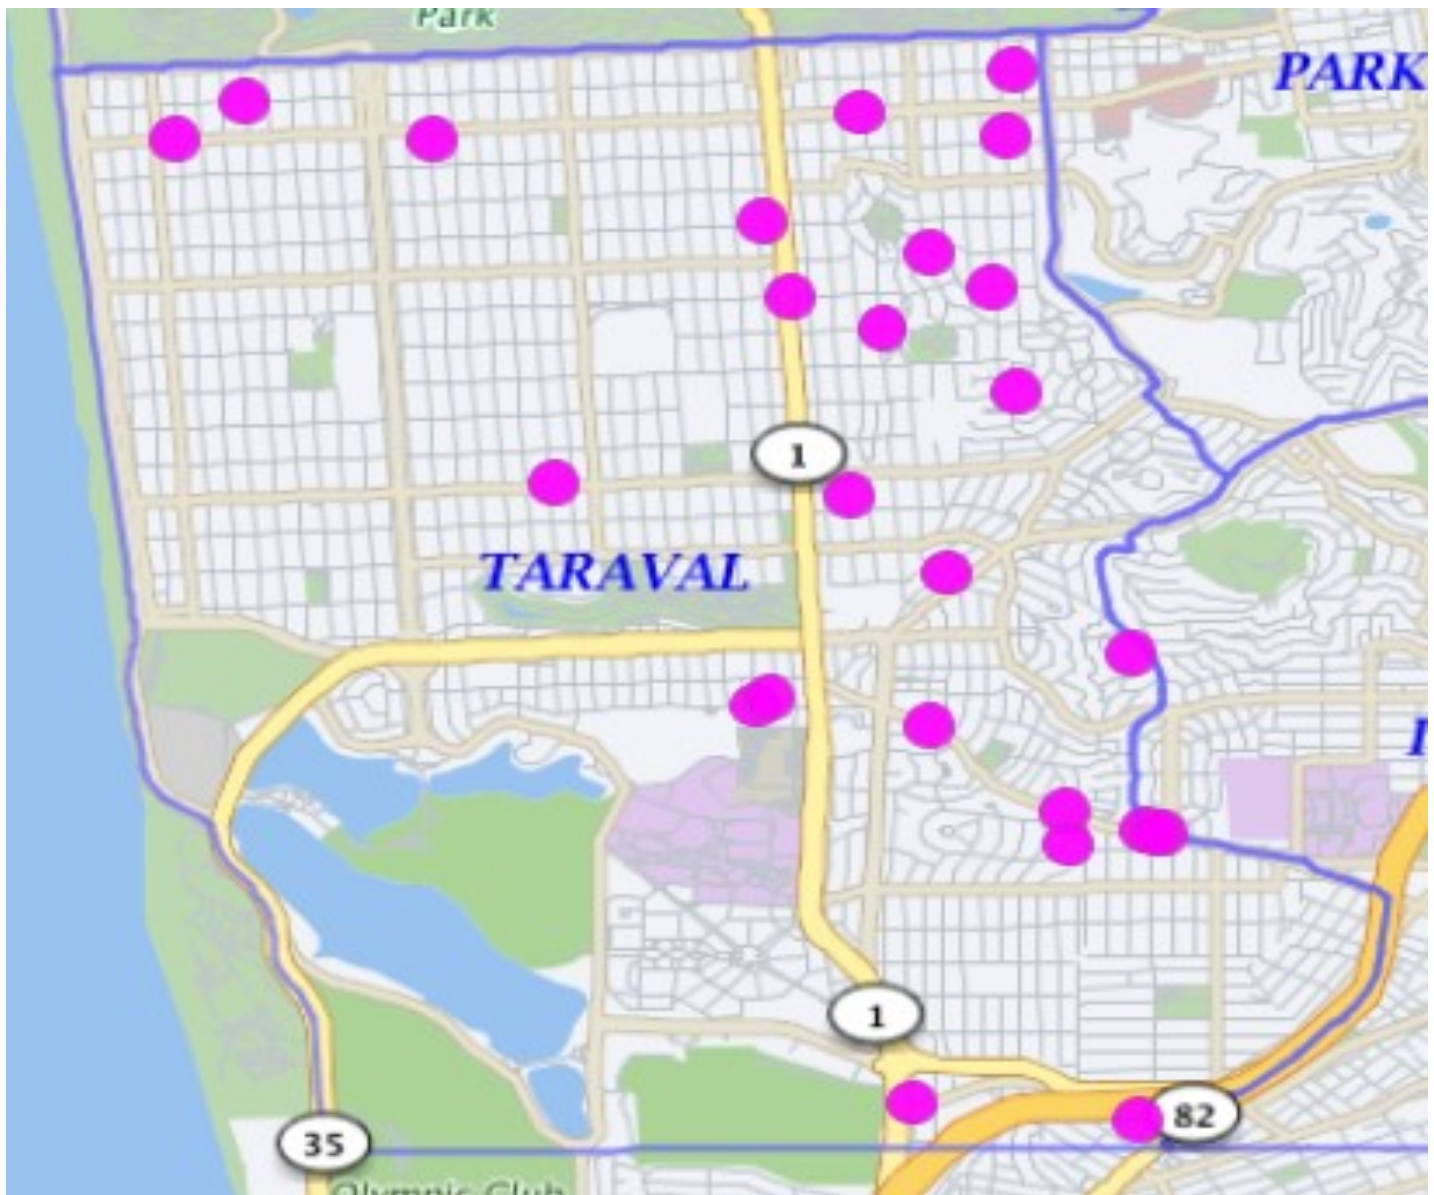

TARAVAL STATION

Auto Burglaries 03/01/20 – 03/31/20

Auto Burglaries	105
	105

If the dots does not add up to the number, there may be multiple incidents with the same address.

*Note: The map accurately reflects the information available at the time of preparation. Numbers may or may not change as more information becomes available. *Production date 04/08/20 - 0900 hrs*

TARAVAL STATION

Commercial and Residential Burglaries

03/01/20 – 03/31/20

BURGLARY	Attempted Forcible Entry	3
	Forcible Entry	16
	Unlawful Entry - No force	7
		26

If the dots does not add up to the number, there may be multiple incidents with the same address.

*Note: The map accurately reflects the information available at the time of preparation. Numbers may or may not change as more information becomes available. *Production date 04/08/20 - 0900 hrs*

TARAVAL STATION

*Note: The map accurately reflects the information available at the time of preparation. Numbers may or may not change as more information becomes available. *Production date 04/08/19 - 0900 hrs*