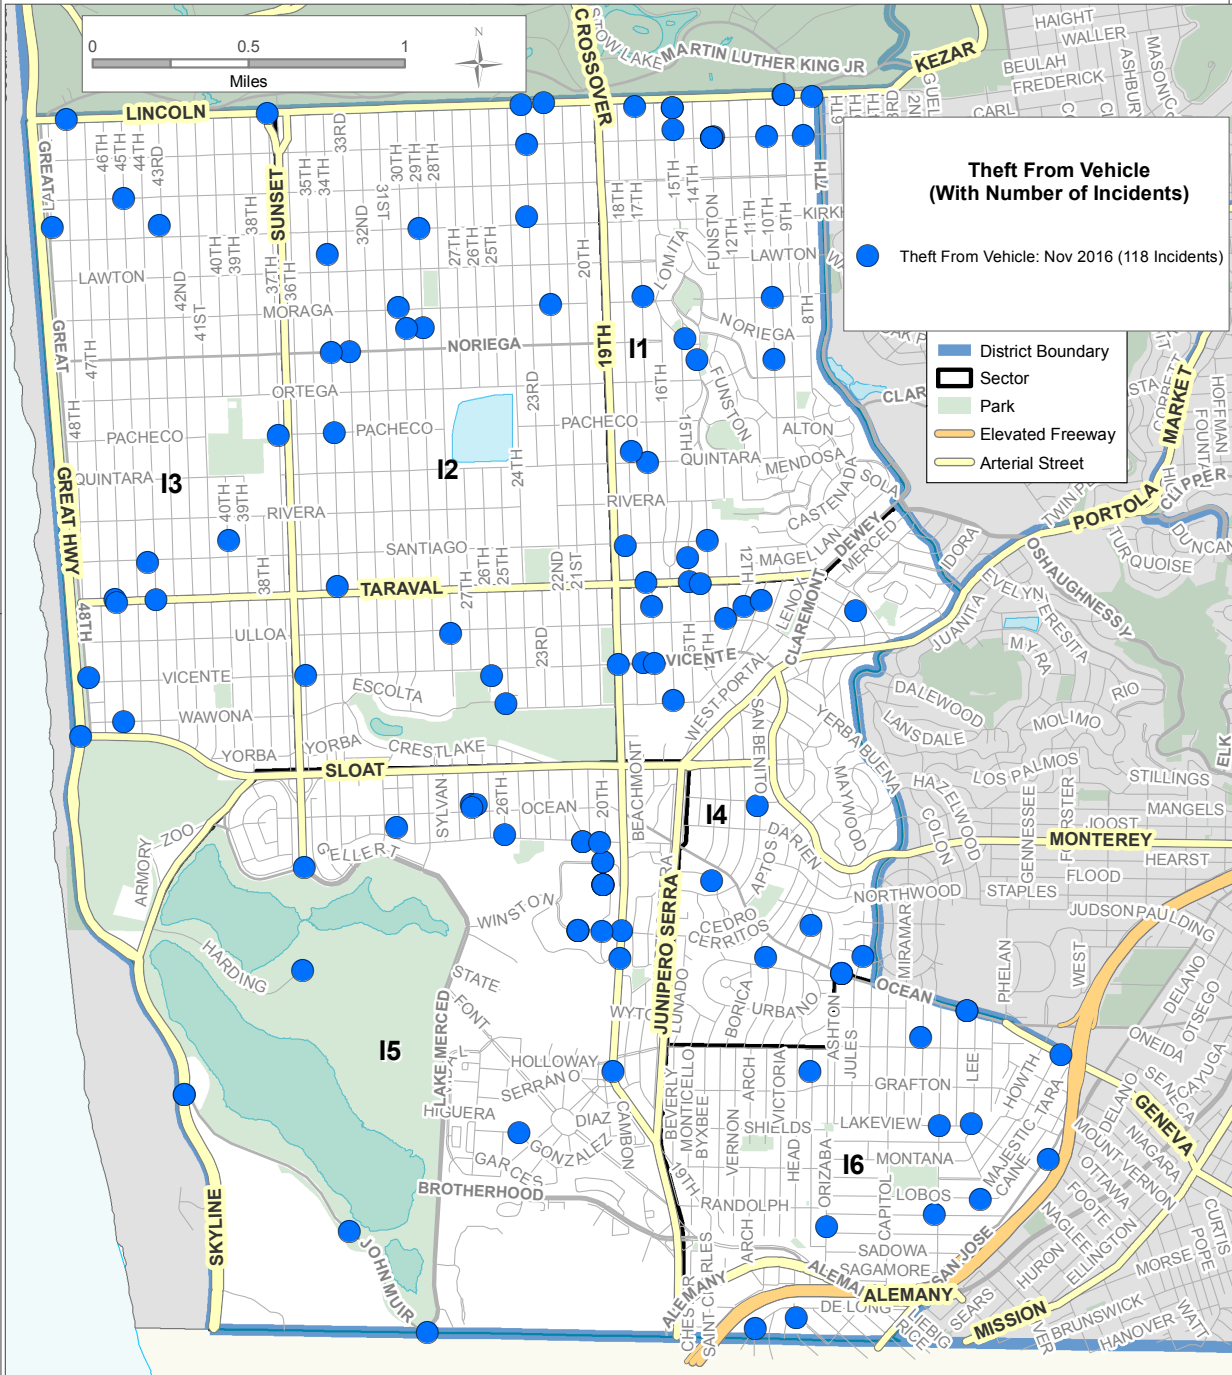

# Burglary, Taraval District November 2016 (54 Incidents)

This map accurately reflects the information available in SFPD's CrimeView/CABLE database at the time of preparation.

Prepared by SFPD Crime Analysis Unit, 12/14/2016

# Robbery, Taraval District November 2016 (19 Incidents)

This map accurately reflects the information available in SFPD's CrimeView/CABLE database at the time of preparation.

Prepared by SFPD Crime Analysis Unit, 12/14/2016

# Theft From Vehicle, Taraval District November 2016 (118 Incidents)

This map accurately reflects the information available in SFPD's CrimeView/CABLE database at the time of preparation.

Prepared by SFPD Crime Analysis Unit, 12/14/2016