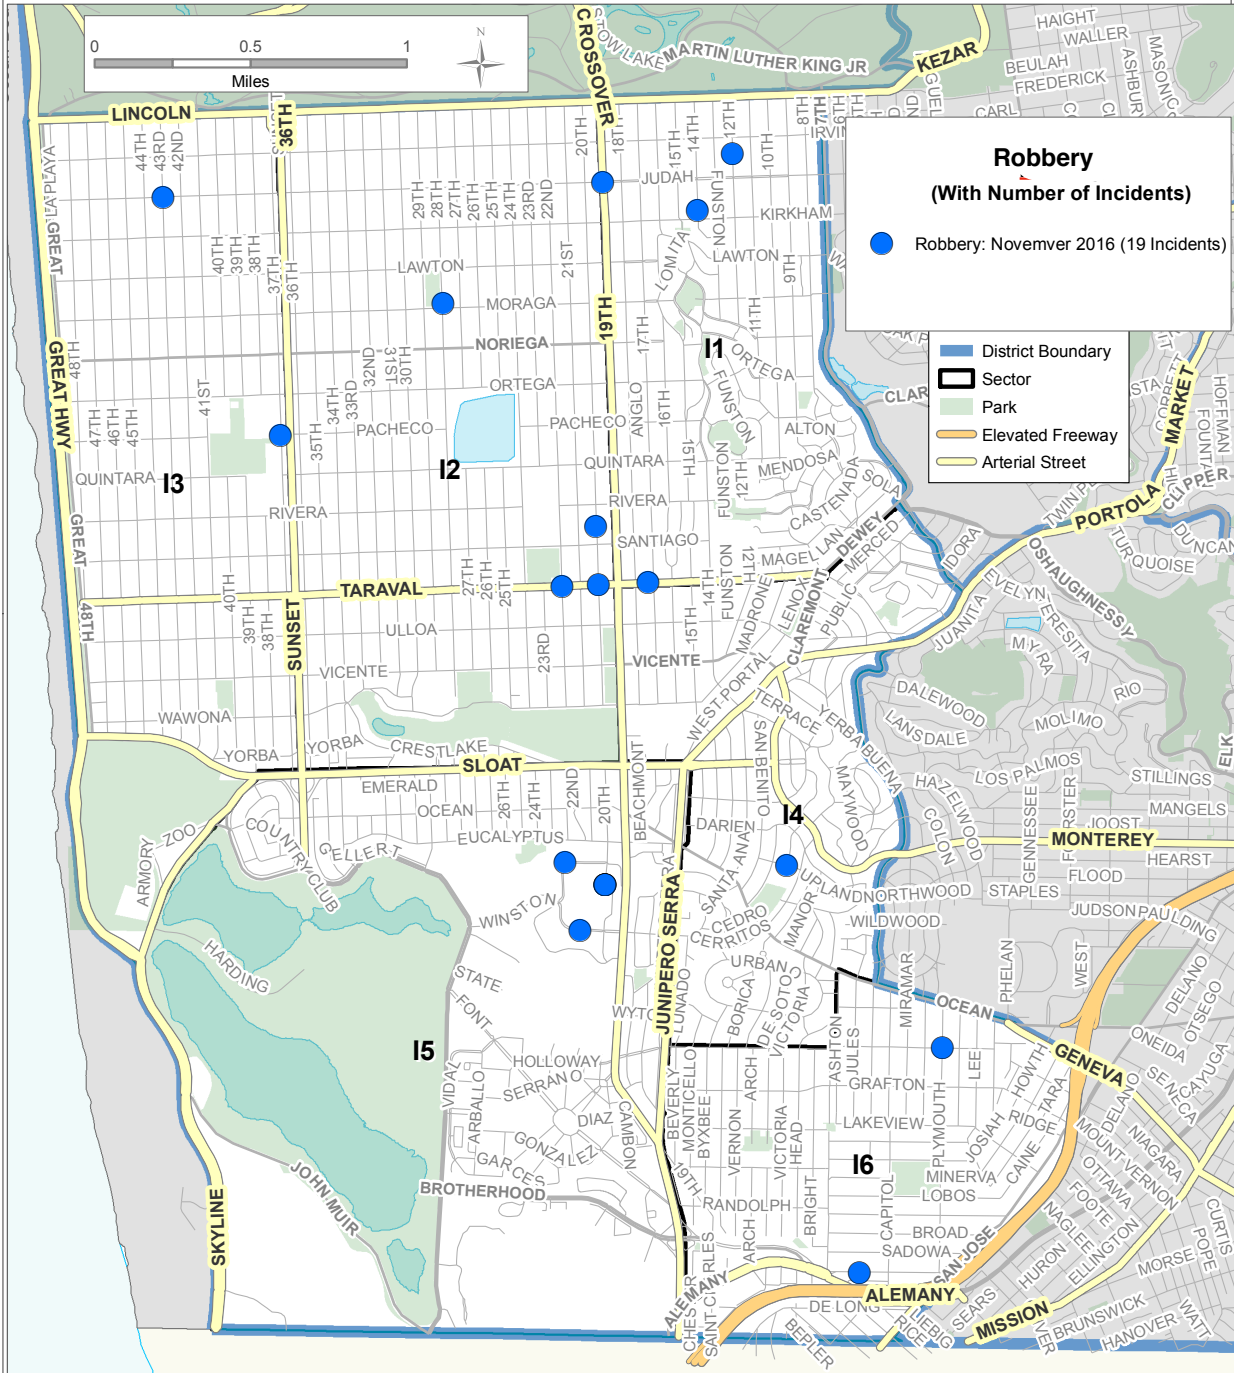

# Burglary, Taraval District November 2016 (54 Incidents)

This map accurately reflects the information available in SFPD's CrimeView/CABLE database at the time of preparation.

Prepared by SFPD Crime Analysis Unit, 12/14/2016

# Robbery, Taraval District November 2016 (19 Incidents)

This map accurately reflects the information available in SFPD's CrimeView/CABLE database at the time of preparation.

Prepared by SFPD Crime Analysis Unit, 12/14/2016

# Theft From Vehicle, Taraval District November 2016 (118 Incidents)

This map accurately reflects the information available in SFPD's CrimeView/CABLE database at the time of preparation.

Prepared by SFPD Crime Analysis Unit, 12/14/2016