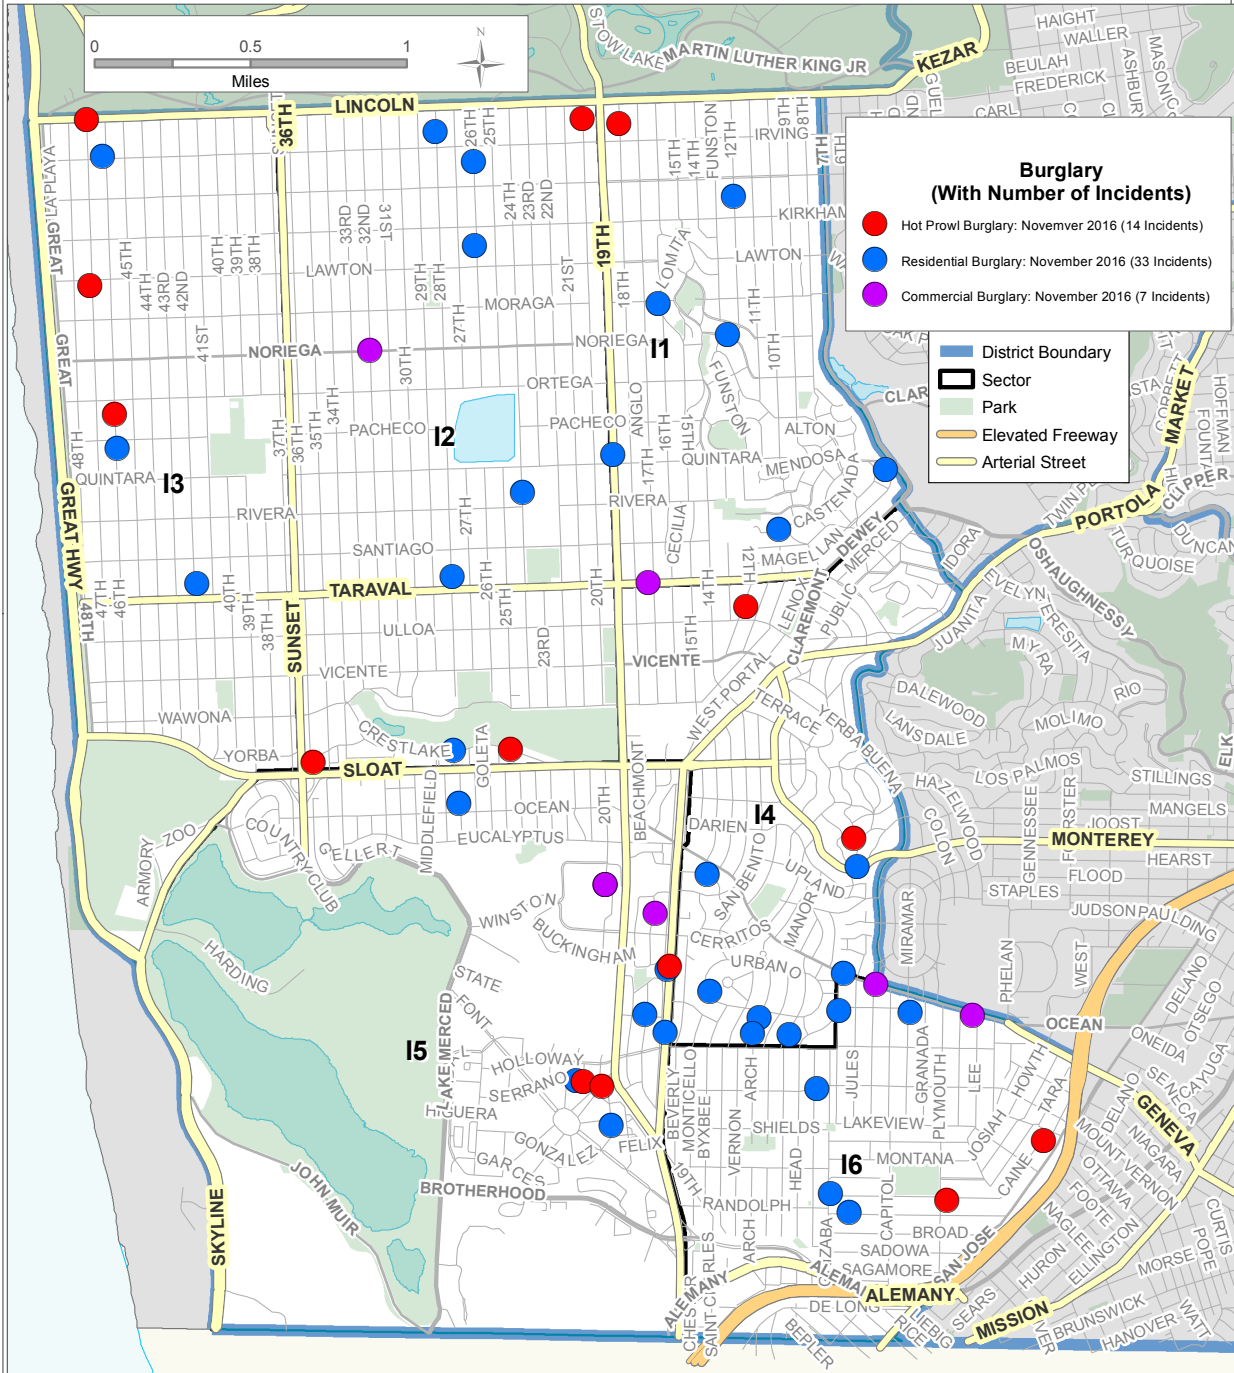

# Burglary, Taraval District November 2016 (54 Incidents)

This map accurately reflects the information available in SFPD's CrimeView/CABLE database at the time of preparation.

Prepared by SFPD Crime Analysis Unit, 12/14/2016

# Robbery, Taraval District November 2016 (19 Incidents)

This map accurately reflects the information available in SFPD's CrimeView/CABLE database at the time of preparation.

Prepared by SFPD Crime Analysis Unit, 12/14/2016

# Theft From Vehicle, Taraval District November 2016 (118 Incidents)

This map accurately reflects the information available in SFPD's CrimeView/CABLE database at the time of preparation.

Prepared by SFPD Crime Analysis Unit, 12/14/2016