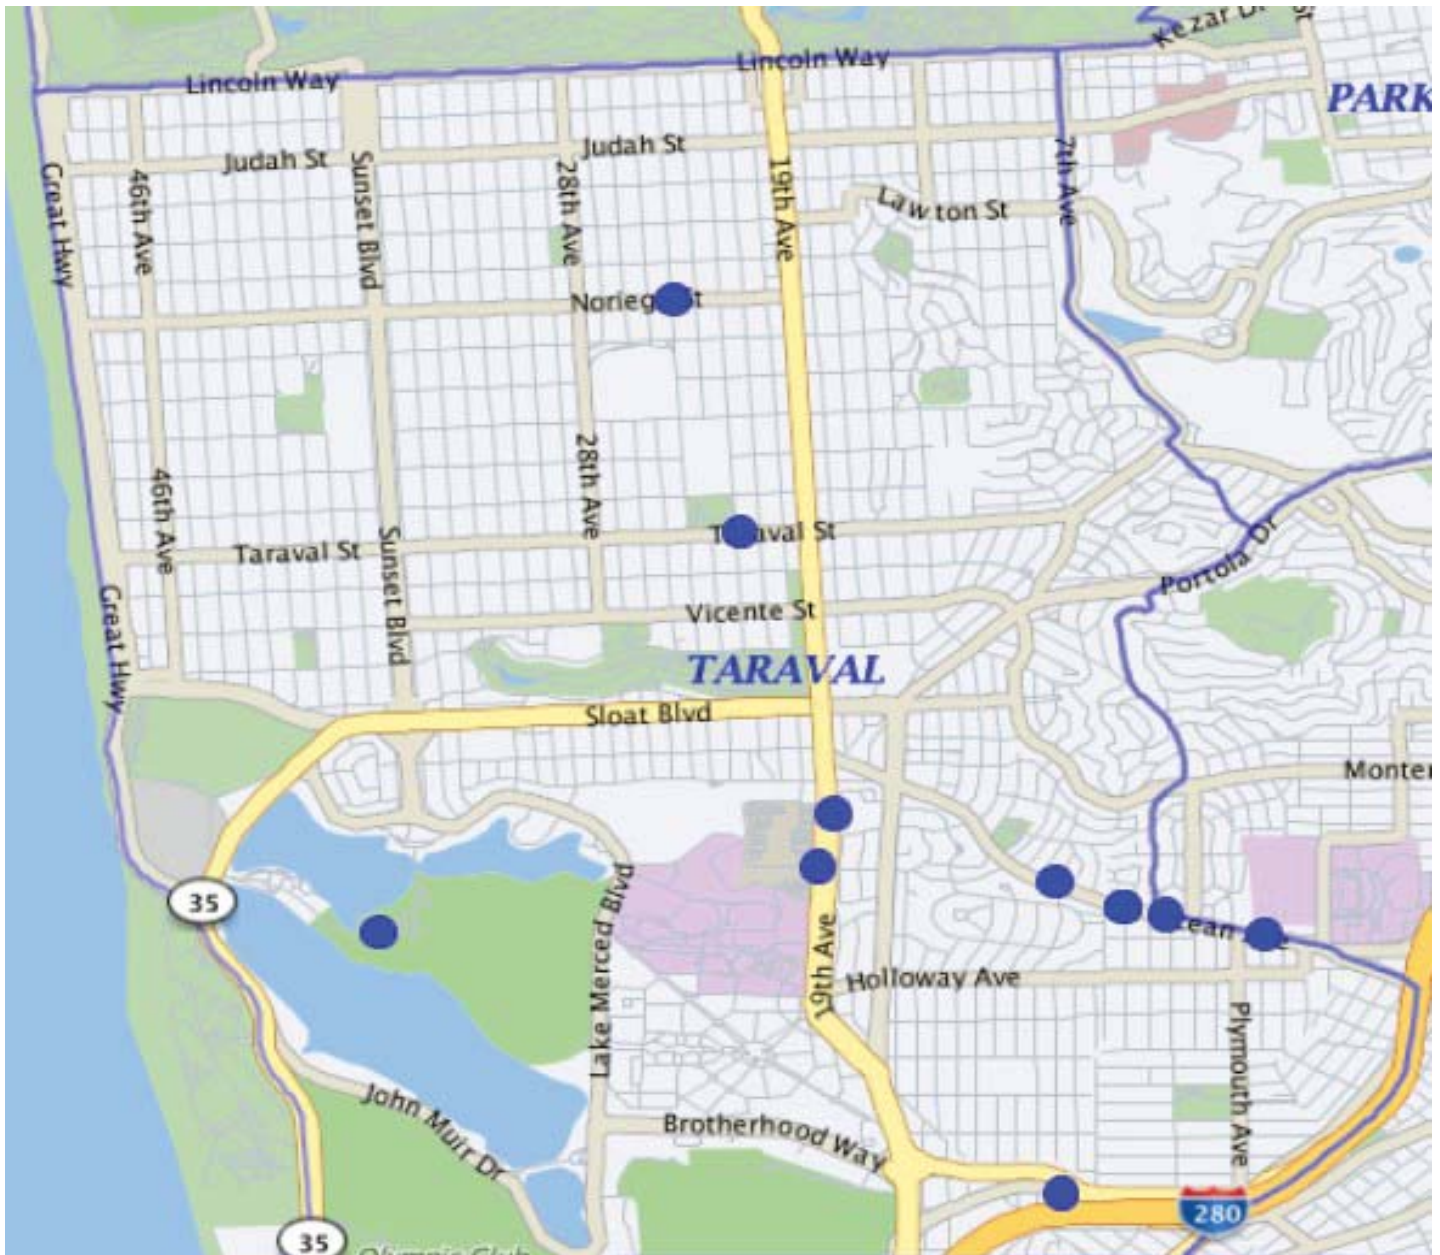

*Note: The map accurately reflects the information available at the time of preparation. Numbers may or may not change as more information becomes available.