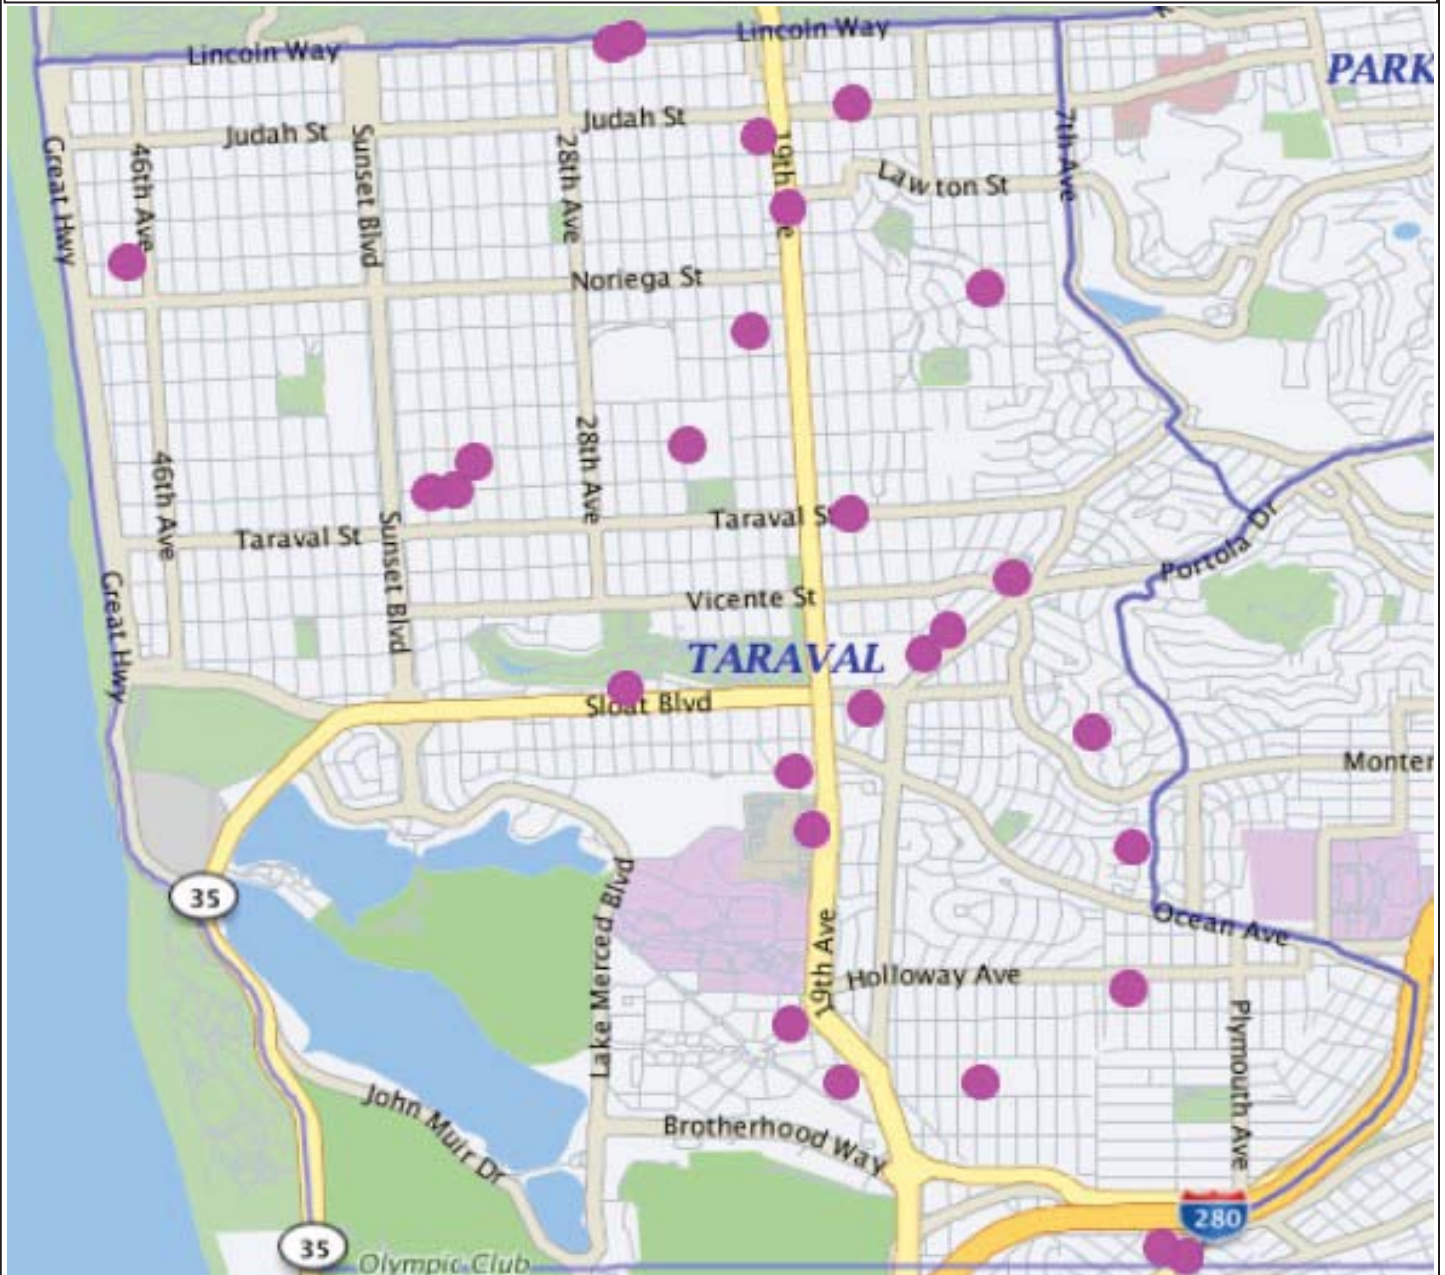

*Note: The map accurately reflects the information available at the time of preparation. Numbers may or may not change as more information becomes available.