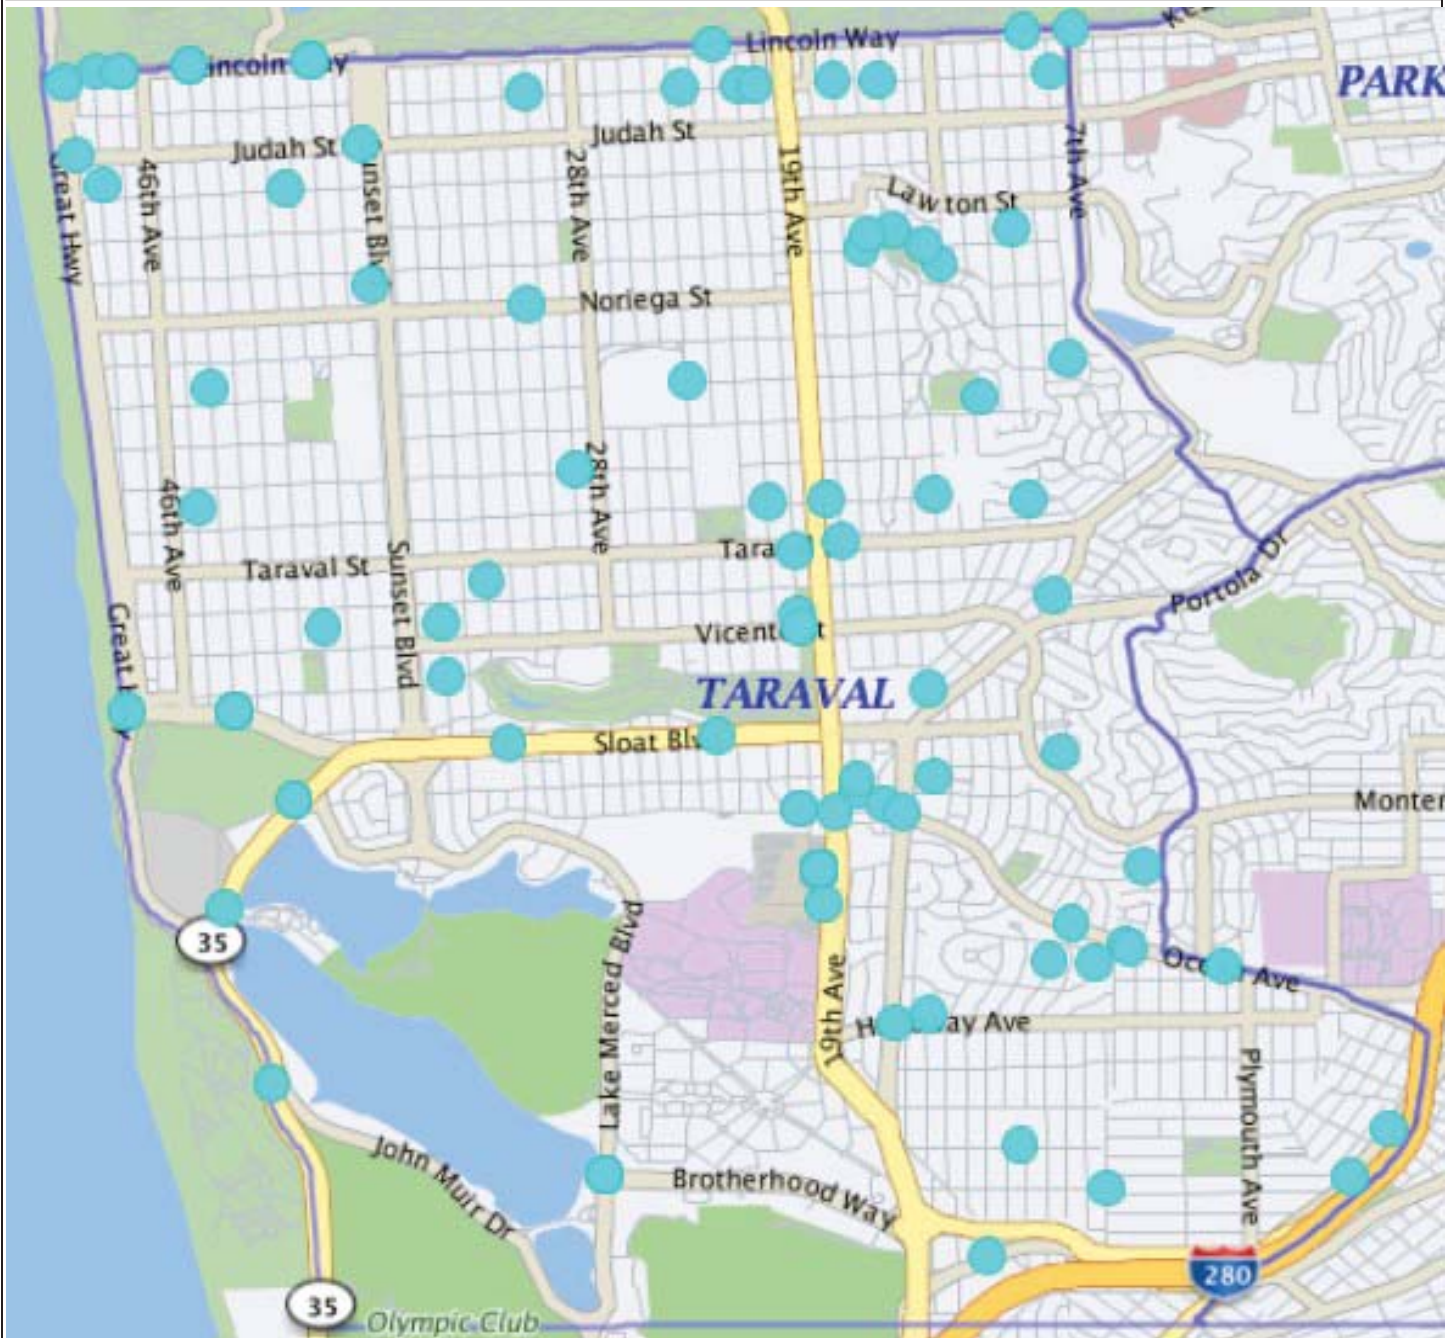

# TARAVAL STATION

## Burglary 06/01/18 – 06/30/18

BURGLARY	Attempted Forcible Entry	2
	Forcible Entry	7
	Unlawful Entry - No force	12
		<b>21</b>

\*Note: The map accurately reflects the information available at the time of preparation. Numbers may or may not change as more information becomes available.

## Auto Burglaries 06/01/18 – 06/30/18

LARCENY THEFT	Auto Burglaries	104
		<b>104</b>

\*Note: The map accurately reflects the information available at the time of preparation. Numbers may or may not change as more information becomes available.