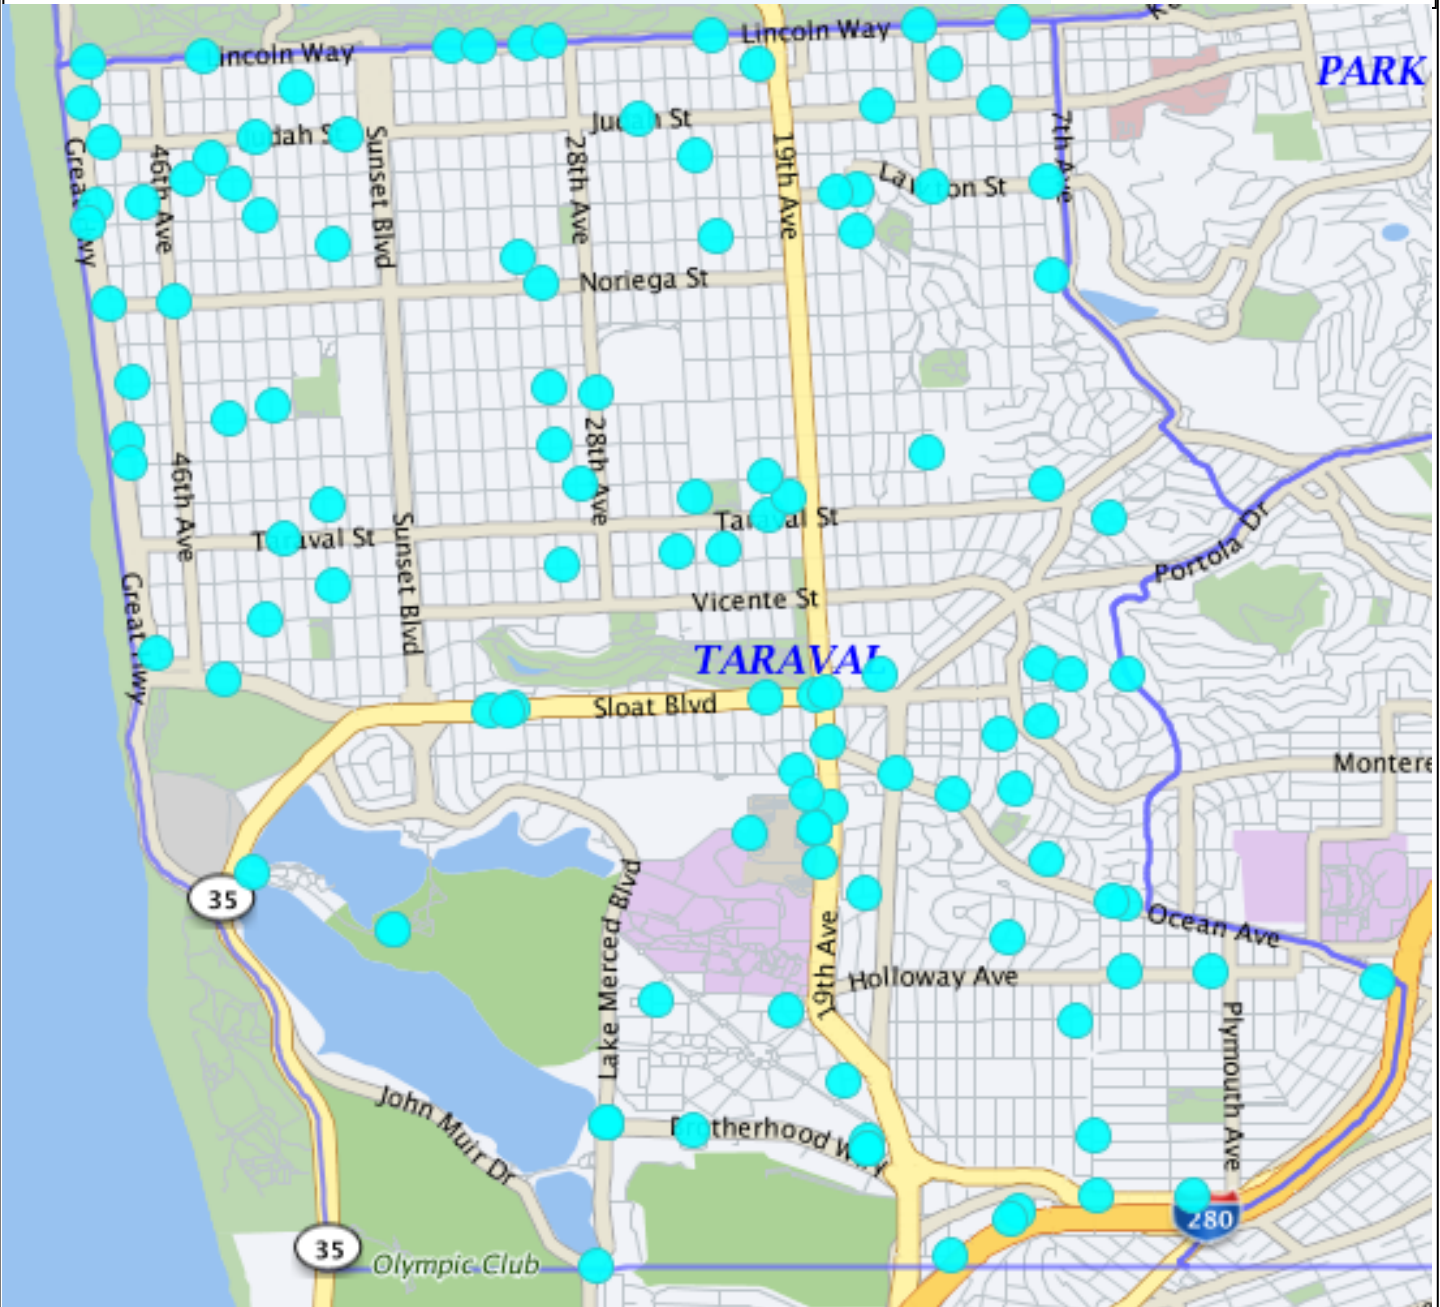

TARAVAL STATION

Robbery 08/01/18 – 08/31/18

ROBBERY	Firearm	1
	Knife or Cutting Instrument	1
	Other Dangerous Weapon	0
	Strongarm (no weapon)	7
		9

*Note: The map accurately reflects the information available at the time of preparation. Numbers may or may not change as more information becomes available.

TARAVAL STATION

Burglary 08/01/18 – 08/31/18

BURGLARY	Attempted Forcible Entry	8
	Forcible Entry	20
	Unlawful Entry - No force	15
		43

*Note: The map accurately reflects the information available at the time of preparation. Numbers may or may not change as more information becomes available.

TARAVAL STATION

Theft From Vehicle 08/01/18 – 08/31/18

Auto Burglaries	135
	135

*Note: The map accurately reflects the information available at the time of preparation. Numbers may or may not change as more information becomes available.