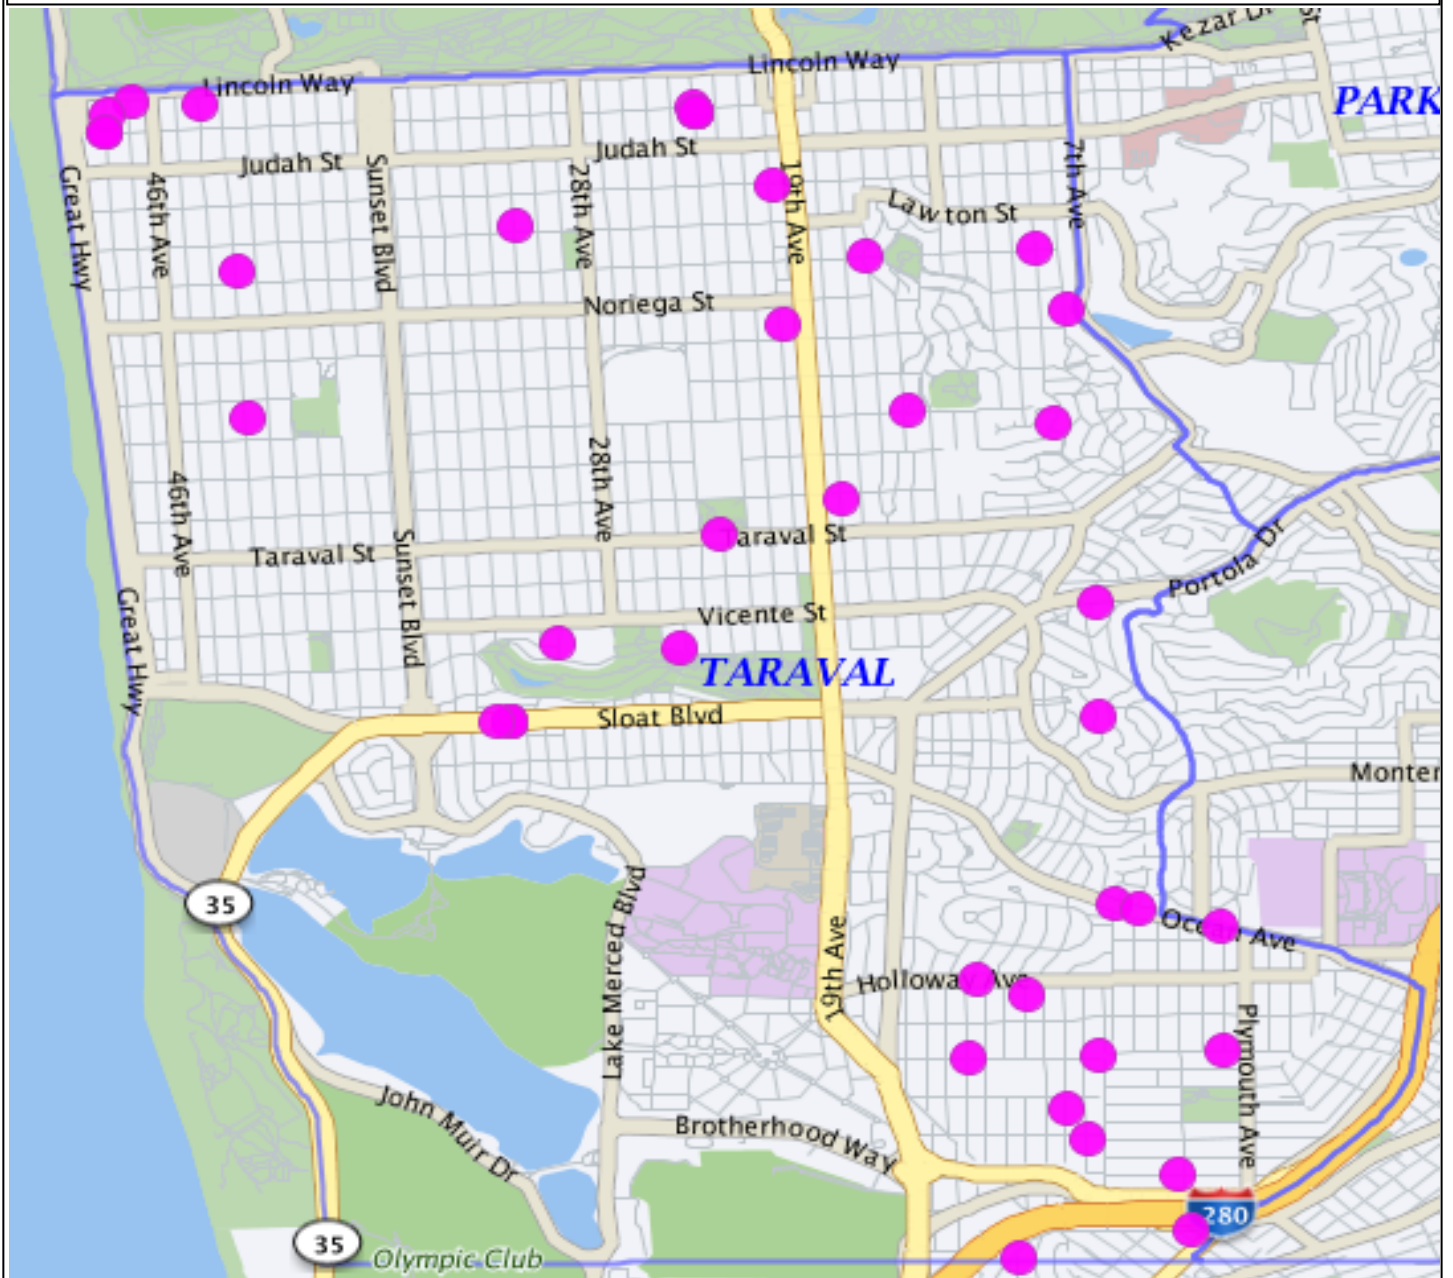

TARAVAL STATION

Robbery 08/01/18 – 08/31/18

ROBBERY	Firearm	1
	Knife or Cutting Instrument	1
	Other Dangerous Weapon	0
	Strongarm (no weapon)	7
		9

*Note: The map accurately reflects the information available at the time of preparation. Numbers may or may not change as more information becomes available.

TARAVAL STATION

Burglary 08/01/18 – 08/31/18

BURGLARY	Attempted Forcible Entry	8
	Forcible Entry	20
	Unlawful Entry - No force	15
		43

*Note: The map accurately reflects the information available at the time of preparation. Numbers may or may not change as more information becomes available.

TARAVAL STATION

Theft From Vehicle 08/01/18 – 08/31/18

Auto Burglaries	135
	135

*Note: The map accurately reflects the information available at the time of preparation. Numbers may or may not change as more information becomes available.