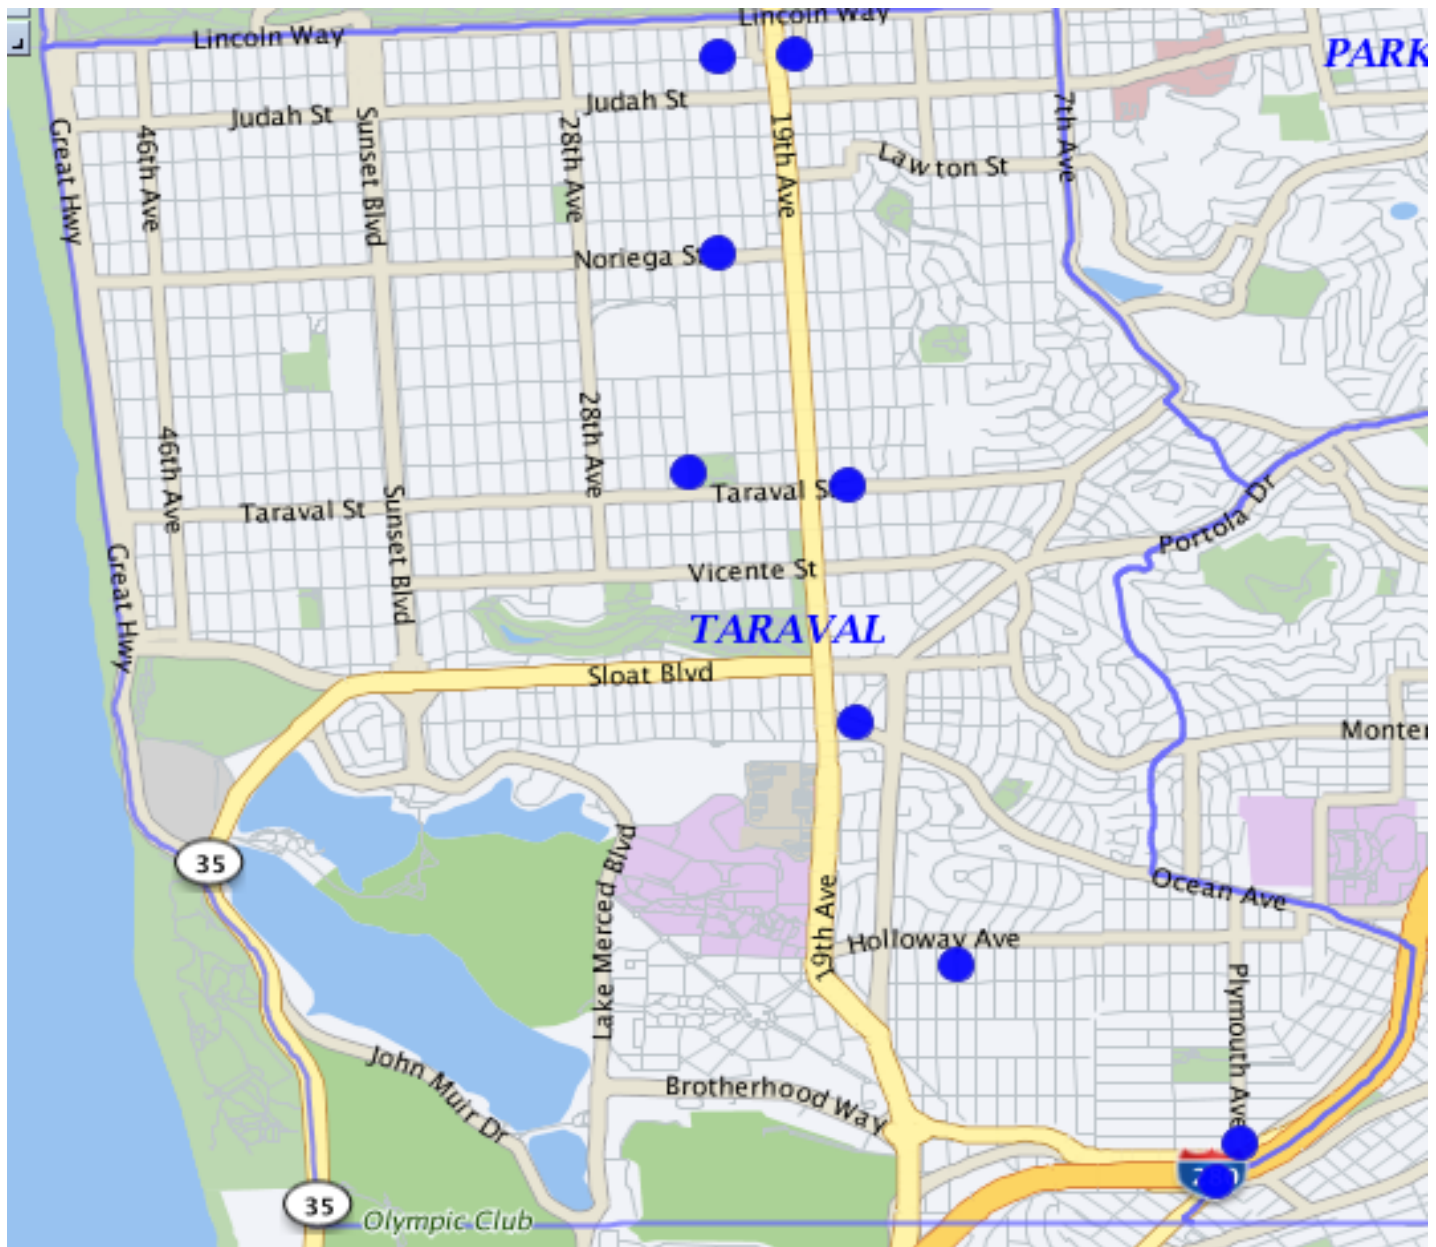

TARAVAL STATION

Robbery 08/01/18 – 08/31/18

ROBBERY	Firearm	1
	Knife or Cutting Instrument	1
	Other Dangerous Weapon	0
	Strongarm (no weapon)	7
		9

*Note: The map accurately reflects the information available at the time of preparation. Numbers may or may not change as more information becomes available.

TARAVAL STATION

Burglary 08/01/18 – 08/31/18

BURGLARY	Attempted Forcible Entry	8
	Forcible Entry	20
	Unlawful Entry - No force	15
		43

*Note: The map accurately reflects the information available at the time of preparation. Numbers may or may not change as more information becomes available.

TARAVAL STATION

Theft From Vehicle 08/01/18 – 08/31/18

Auto Burglaries	135
	135

*Note: The map accurately reflects the information available at the time of preparation. Numbers may or may not change as more information becomes available.