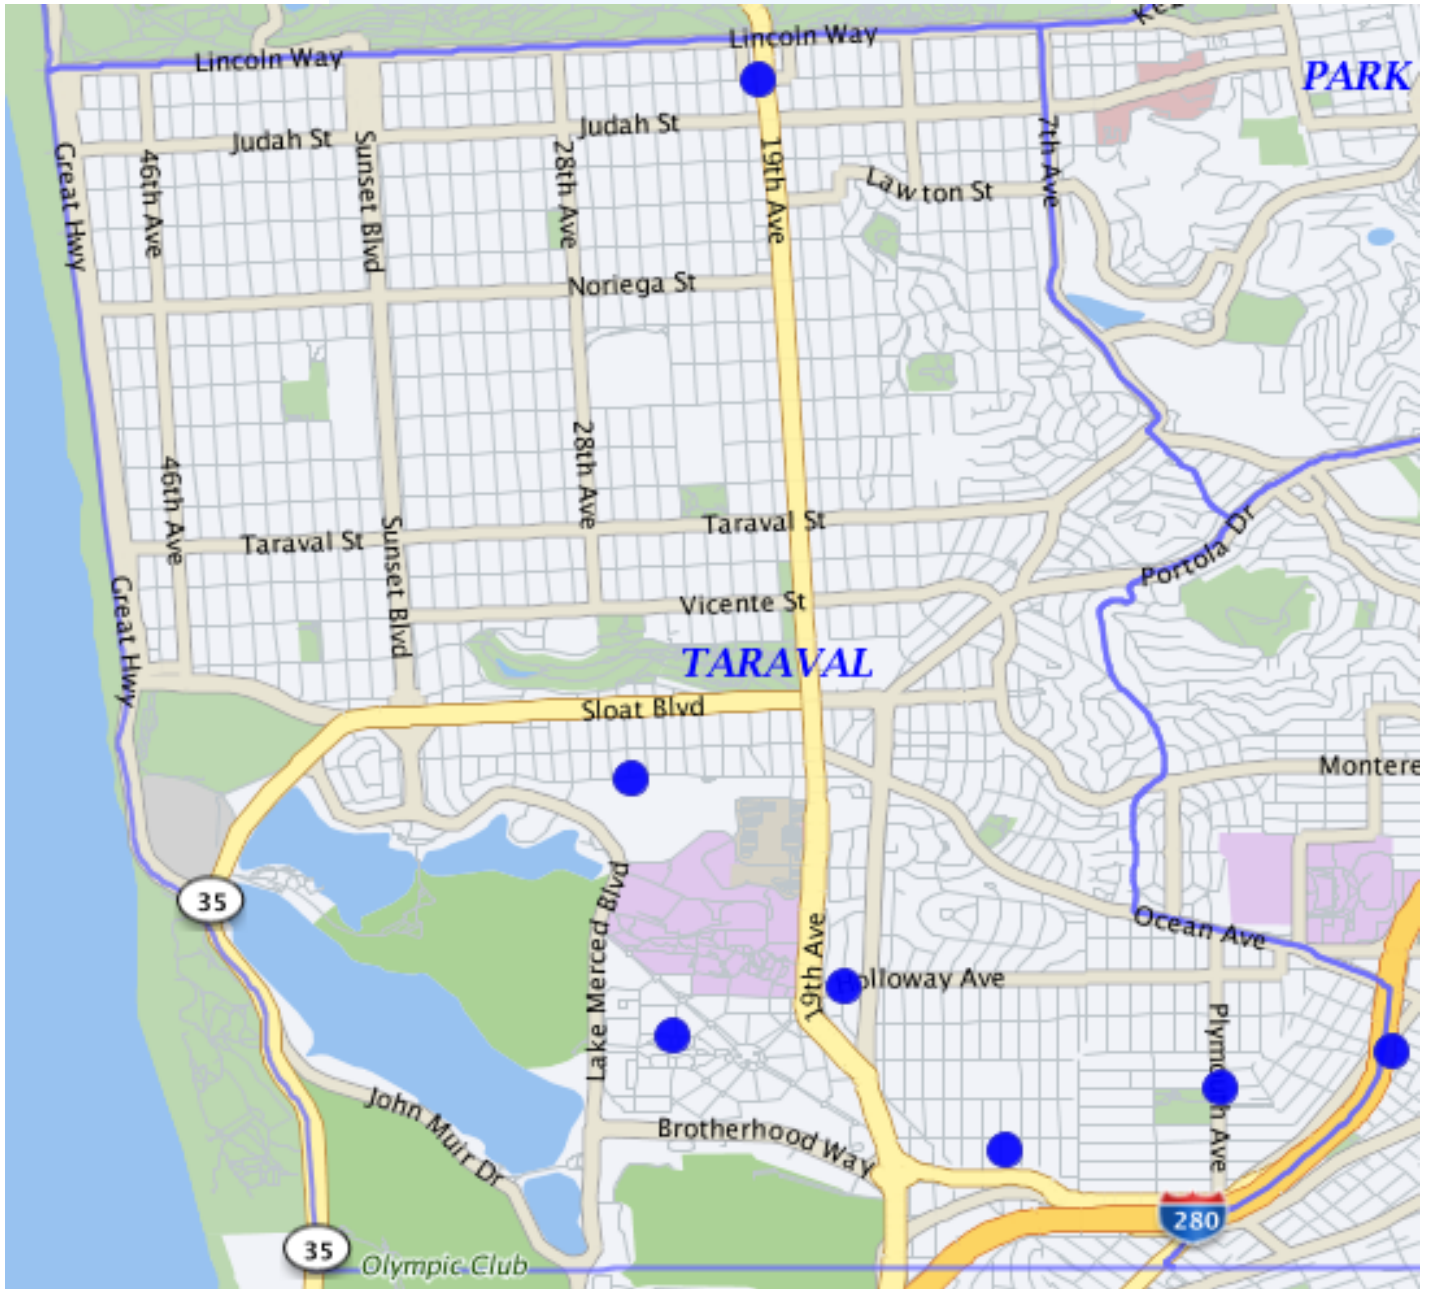

TARAVAL STATION

Robbery 09/01/18 – 09/30/18

ROBBERY	Firearm	1
	Knife or Cutting Instrument	0
	Other Dangerous Weapon	1
	Strongarm (no weapon)	5
		7

*Note: The map accurately reflects the information available at the time of preparation. Numbers may or may not change as more information becomes available.

TARAVAL STATION

Burglary 09/01/18 – 09/30/18

BURGLARY	Attempted Forcible Entry	6
	Forcible Entry	26
	Unlawful Entry - No force	21
		53

*Note: The map accurately reflects the information available at the time of preparation. Numbers may or may not change as more information becomes available.

TARAVAL STATION

Theft From Vehicle 09/01/18 – 09/30/18

LARCENY THEFT	Auto Burglaries	95
		95

*Note: The map accurately reflects the information available at the time of preparation. Numbers may or may not change as more information becomes available.