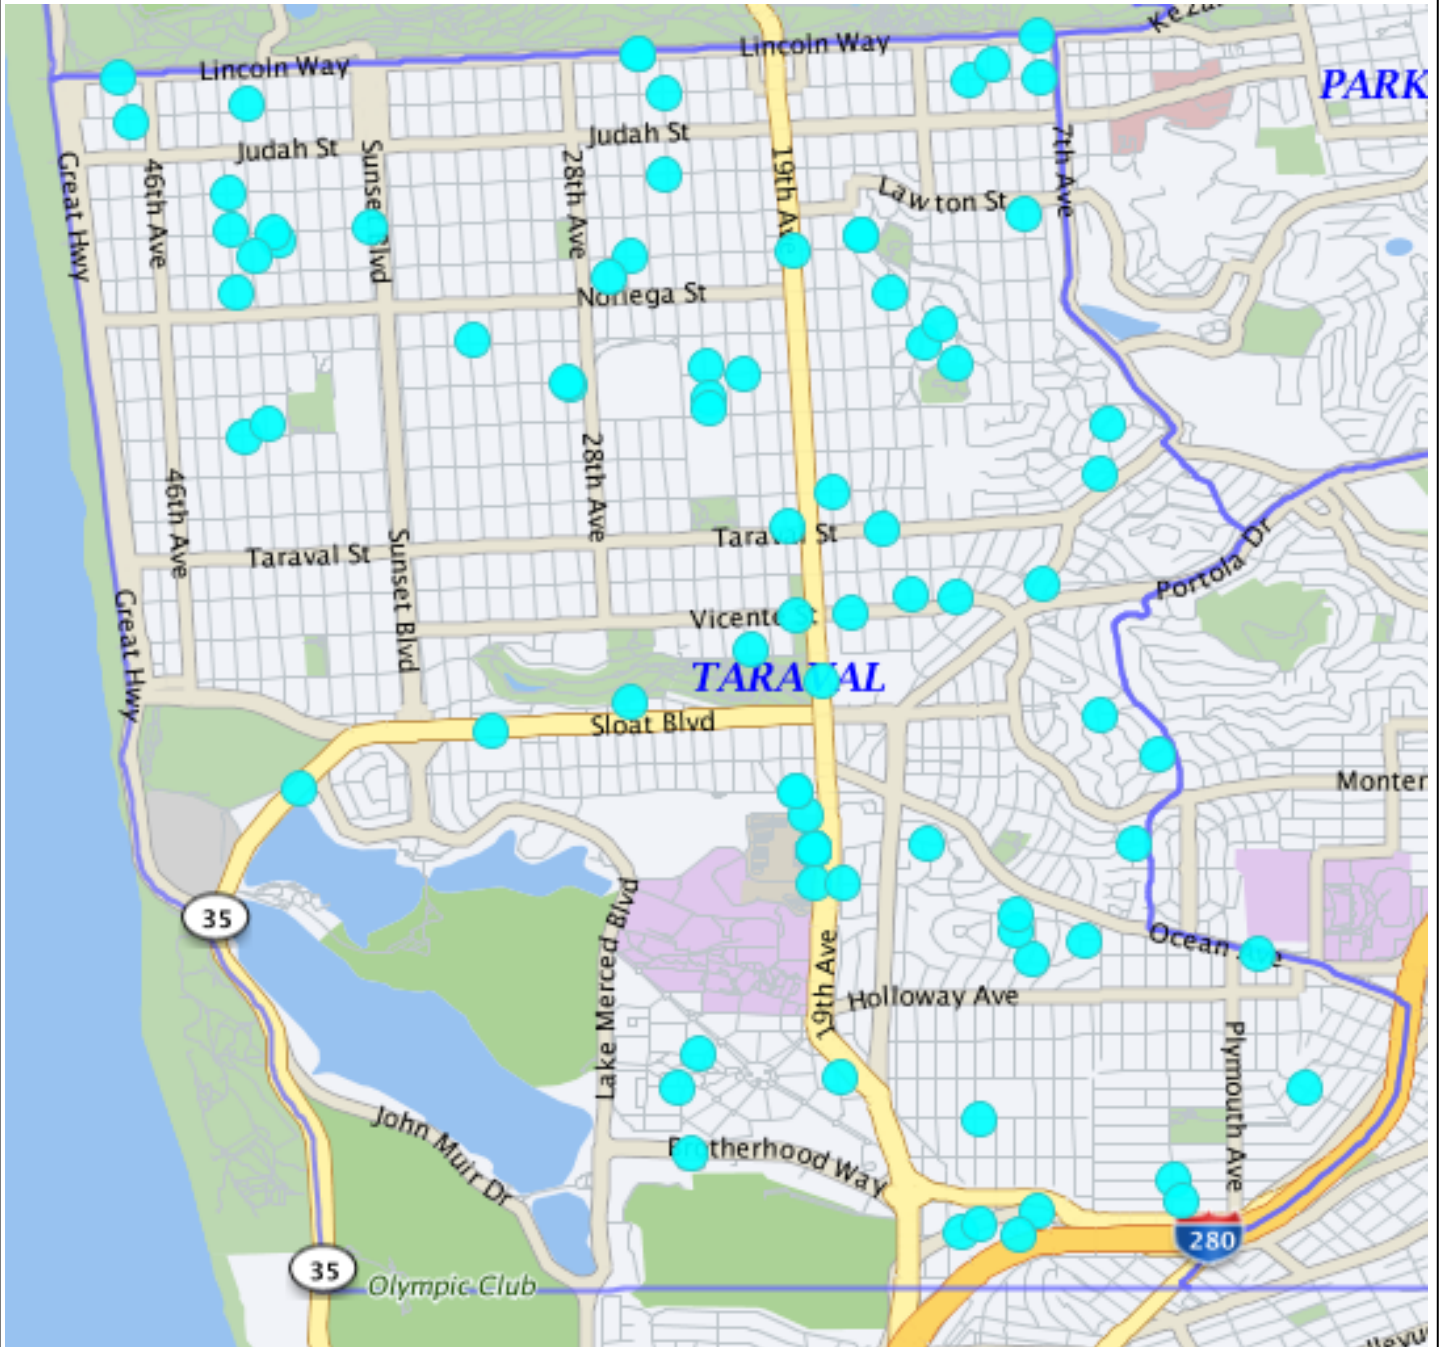

TARAVAL STATION

Robbery 09/01/18 – 09/30/18

ROBBERY	Firearm	1
	Knife or Cutting Instrument	0
	Other Dangerous Weapon	1
	Strongarm (no weapon)	5
		7

*Note: The map accurately reflects the information available at the time of preparation. Numbers may or may not change as more information becomes available.

TARAVAL STATION

Burglary 09/01/18 – 09/30/18

BURGLARY	Attempted Forcible Entry	6
	Forcible Entry	26
	Unlawful Entry - No force	21
		53

*Note: The map accurately reflects the information available at the time of preparation. Numbers may or may not change as more information becomes available.

TARAVAL STATION

Theft From Vehicle 09/01/18 – 09/30/18

LARCENY THEFT	Auto Burglaries	95
		95

*Note: The map accurately reflects the information available at the time of preparation. Numbers may or may not change as more information becomes available.