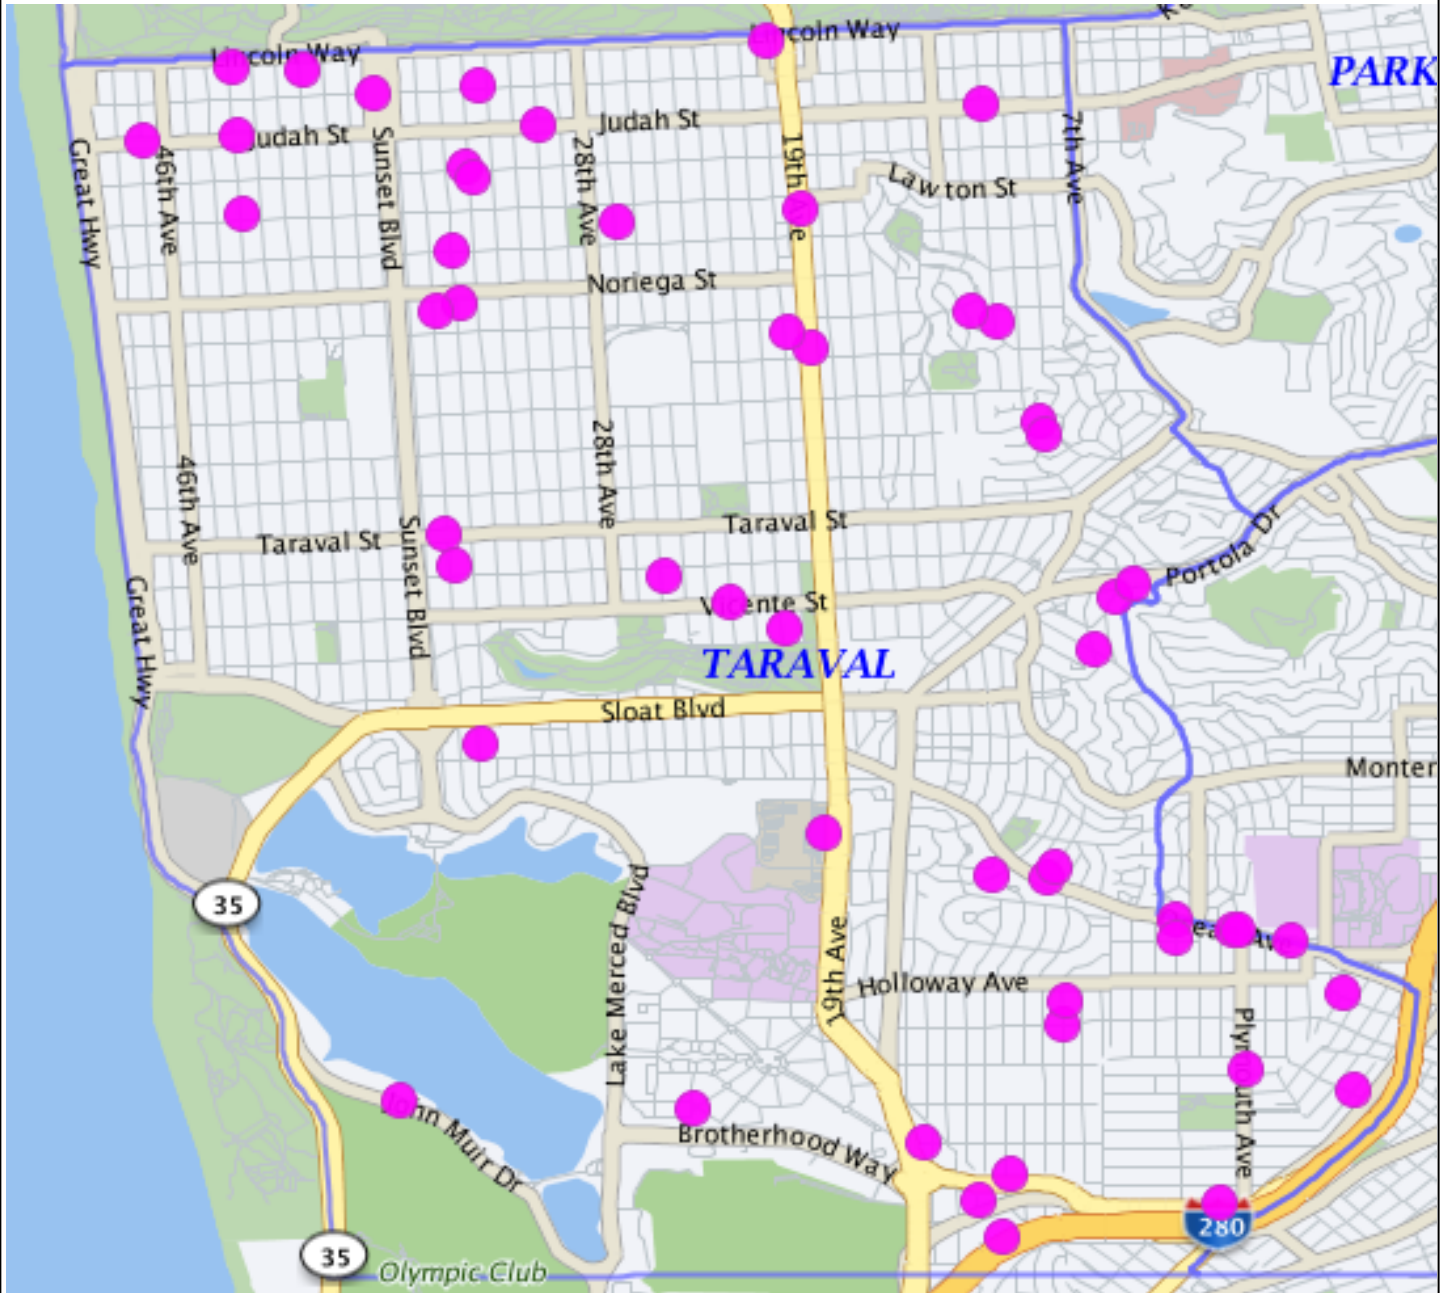

TARAVAL STATION

Robbery 09/01/18 – 09/30/18

ROBBERY	Firearm	1
	Knife or Cutting Instrument	0
	Other Dangerous Weapon	1
	Strongarm (no weapon)	5
		7

*Note: The map accurately reflects the information available at the time of preparation. Numbers may or may not change as more information becomes available.

TARAVAL STATION

Burglary 09/01/18 – 09/30/18

BURGLARY	Attempted Forcible Entry	6
	Forcible Entry	26
	Unlawful Entry - No force	21
		53

*Note: The map accurately reflects the information available at the time of preparation. Numbers may or may not change as more information becomes available.

TARAVAL STATION

Theft From Vehicle 09/01/18 – 09/30/18

LARCENY THEFT	Auto Burglaries	95
		95

*Note: The map accurately reflects the information available at the time of preparation. Numbers may or may not change as more information becomes available.