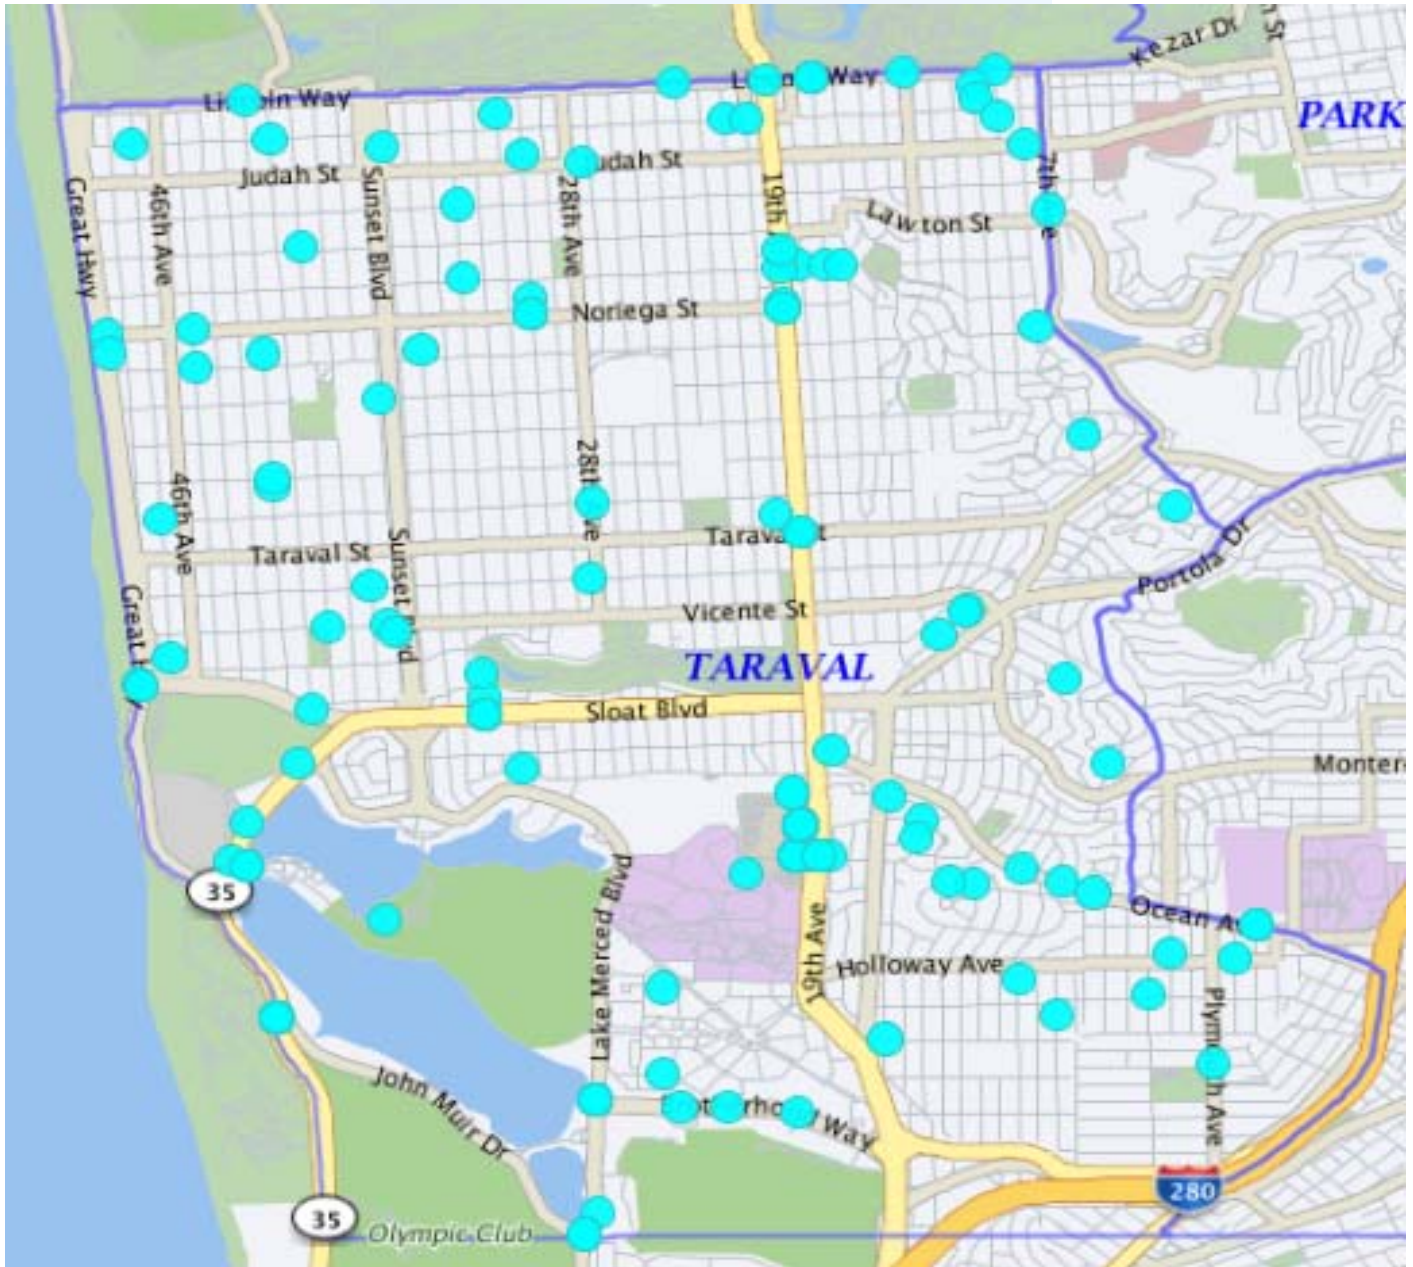

*Note: The map accurately reflects the information available at the time of preparation. Numbers may or may not change as more information becomes available.

TARAVAL STATION

Burglary 01/01/19 – 01/31/19

BURGLARY	Attempted Forcible Entry	2
	Forcible Entry	18
	Unlawful Entry - No force	8
		28

If the dots does not add up to the number, there may be multiple incidents with the same address.

*Note: The map accurately reflects the information available at the time of preparation. Numbers may or may not change as more information becomes available.

TARAVAL STATION

Auto Burglaries 01/01/19 – 01/31/19

Auto Burglaries	157
	157

If the dots does not add up to the number, there may be multiple incidents with the same address.

*Note: The map accurately reflects the information available at the time of preparation. Numbers may or may not change as more information becomes available.