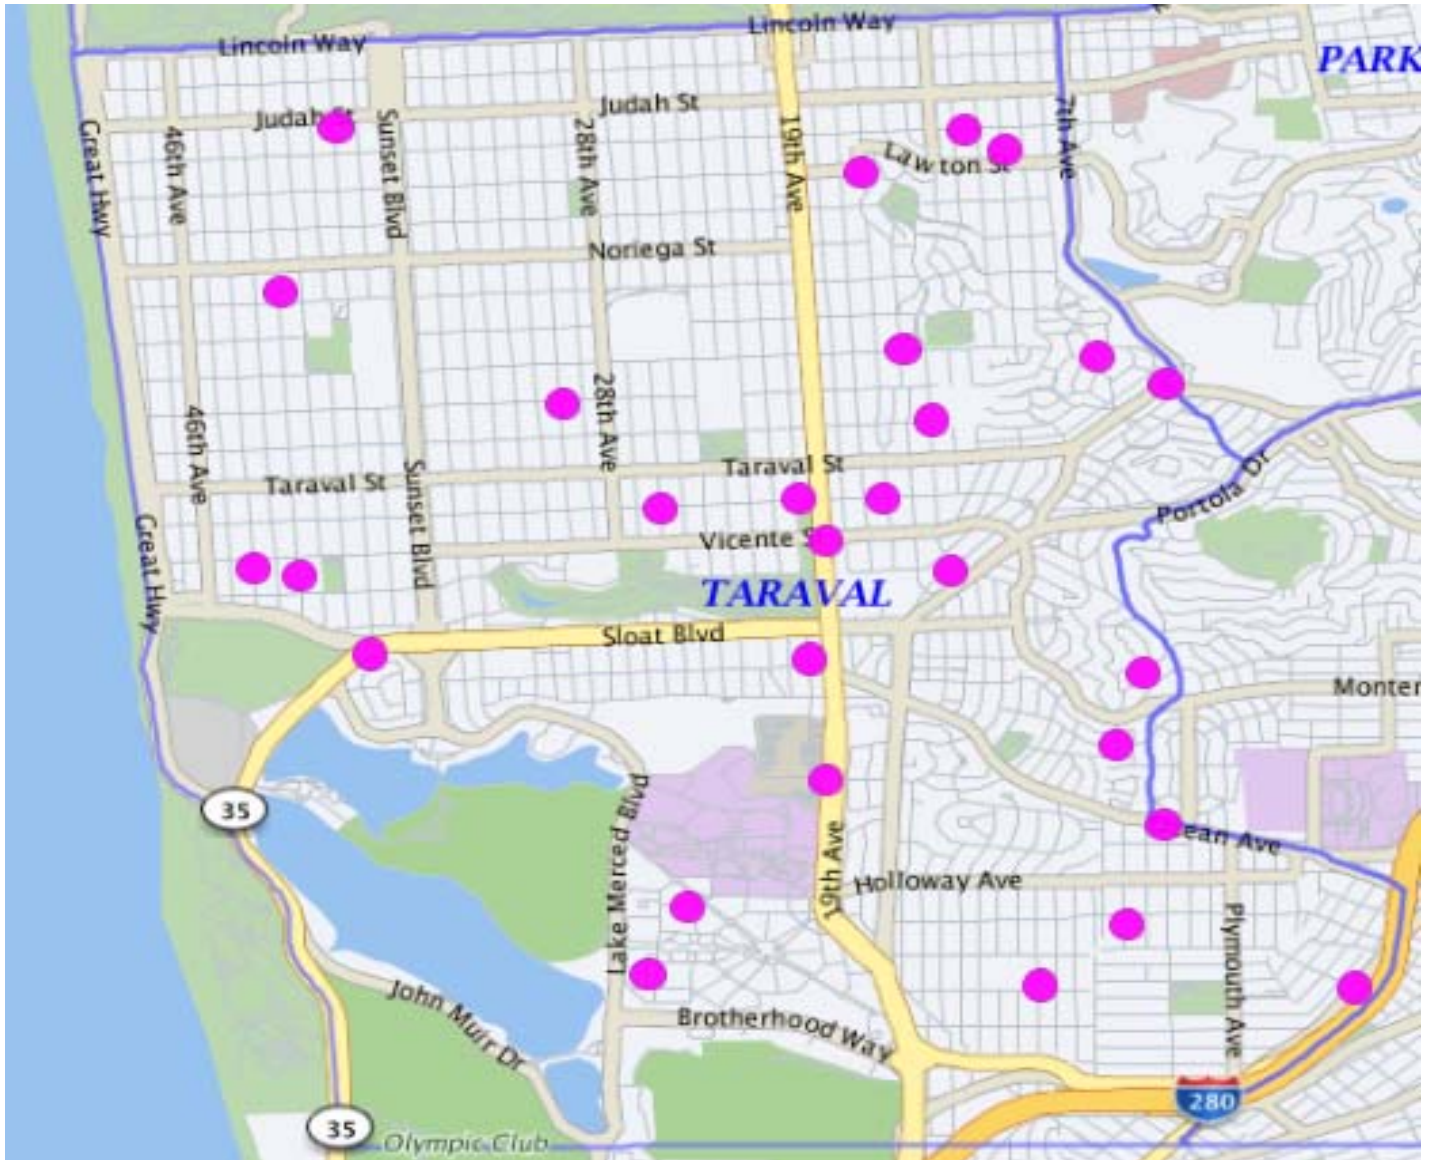

*Note: The map accurately reflects the information available at the time of preparation. Numbers may or may not change as more information becomes available.

TARAVAL STATION

Burglary 01/01/19 – 01/31/19

BURGLARY	Attempted Forcible Entry	2
	Forcible Entry	18
	Unlawful Entry - No force	8
		28

If the dots does not add up to the number, there may be multiple incidents with the same address.

*Note: The map accurately reflects the information available at the time of preparation. Numbers may or may not change as more information becomes available.

TARAVAL STATION

Auto Burglaries 01/01/19 – 01/31/19

Auto Burglaries	157
	157

If the dots does not add up to the number, there may be multiple incidents with the same address.

*Note: The map accurately reflects the information available at the time of preparation. Numbers may or may not change as more information becomes available.