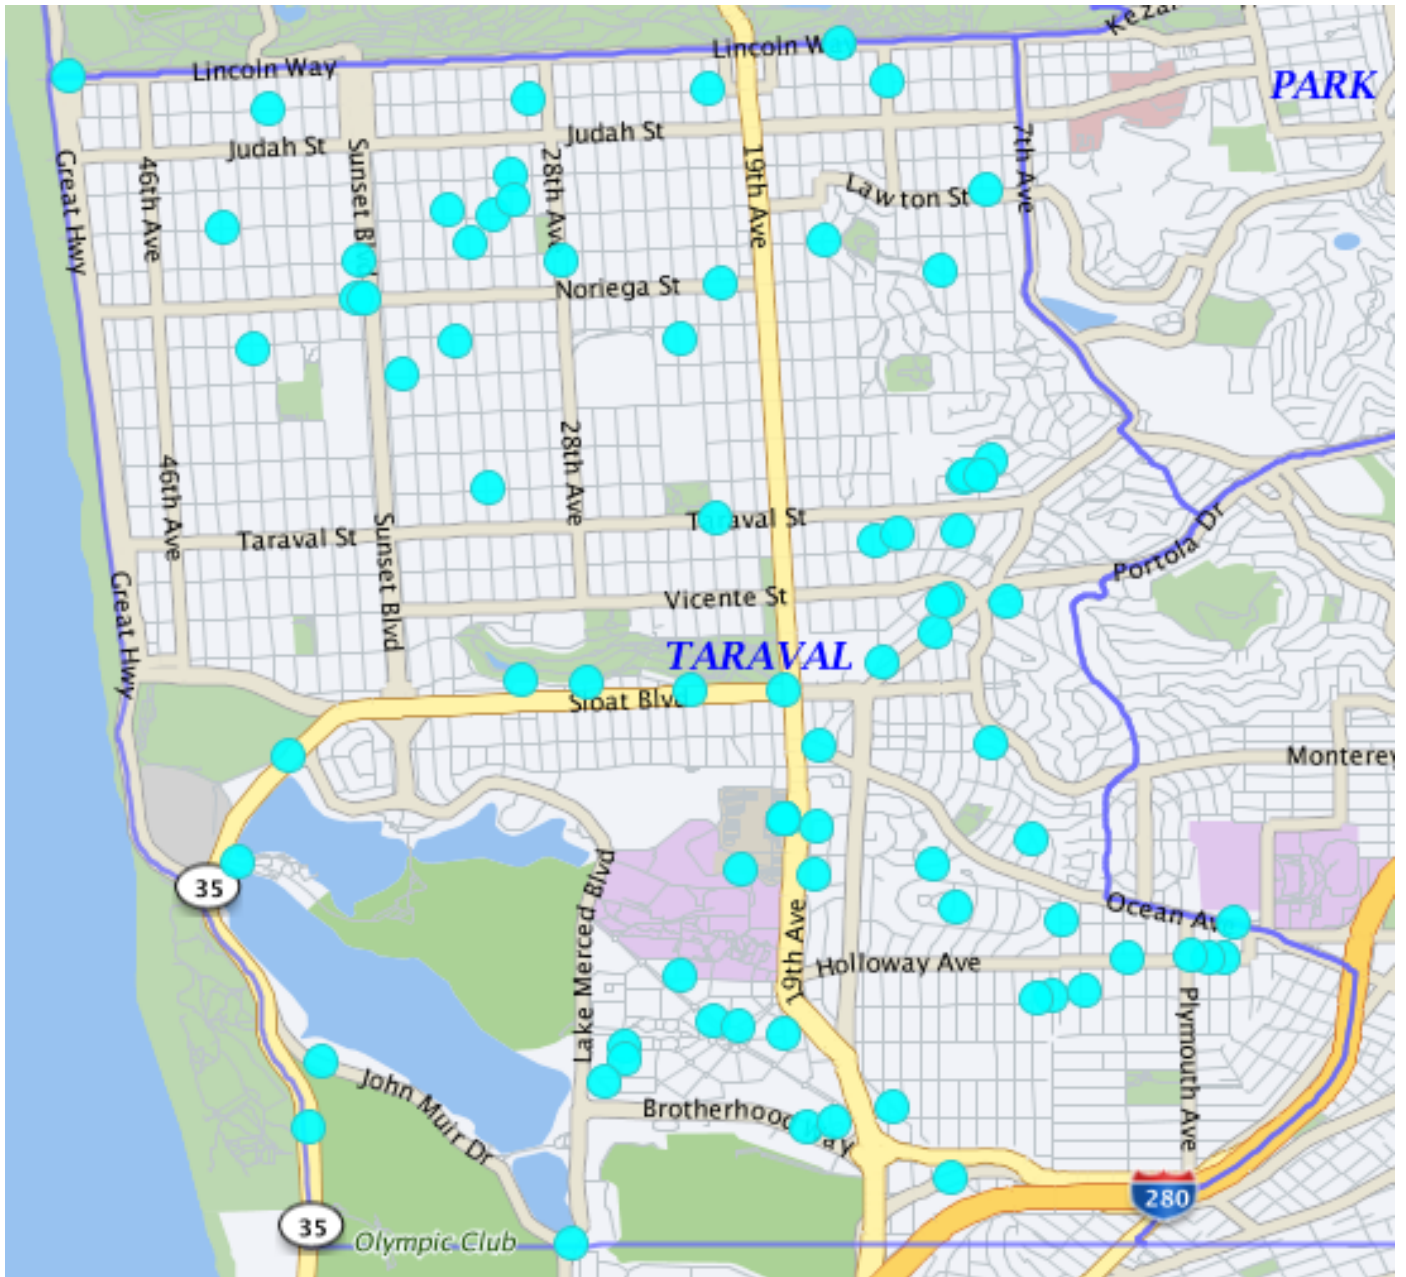

TARAVAL STATION

Auto Burglary 04/01/19 – 04/30/19

Auto Burglaries	91
	91

If the dots does not add up to the number, there may be multiple incidents with the same address.

*Note: The map accurately reflects the information available at the time of preparation. Numbers may or may not change as more information becomes available. *Production date 5/01/19 - 0903 hrs*

TARAVAL STATION

Residential & Commercial Burglaries

04/01/19 – 04/30/19

BURGLARY	Attempted Forcible Entry	0
	Forcible Entry	16
	Unlawful Entry - No force	9
		25

If the dots does not add up to the number, there may be multiple incidents with the same address.

*Note: The map accurately reflects the information available at the time of preparation. Numbers may or may not change as more information becomes available. *Production date 5/01/19 - 0907 hrs*

TARAVAL STATION

*Note: The map accurately reflects the information available at the time of preparation. Numbers may or may not change as more information becomes available. *Production date 5/01/19 - 0909 hrs*