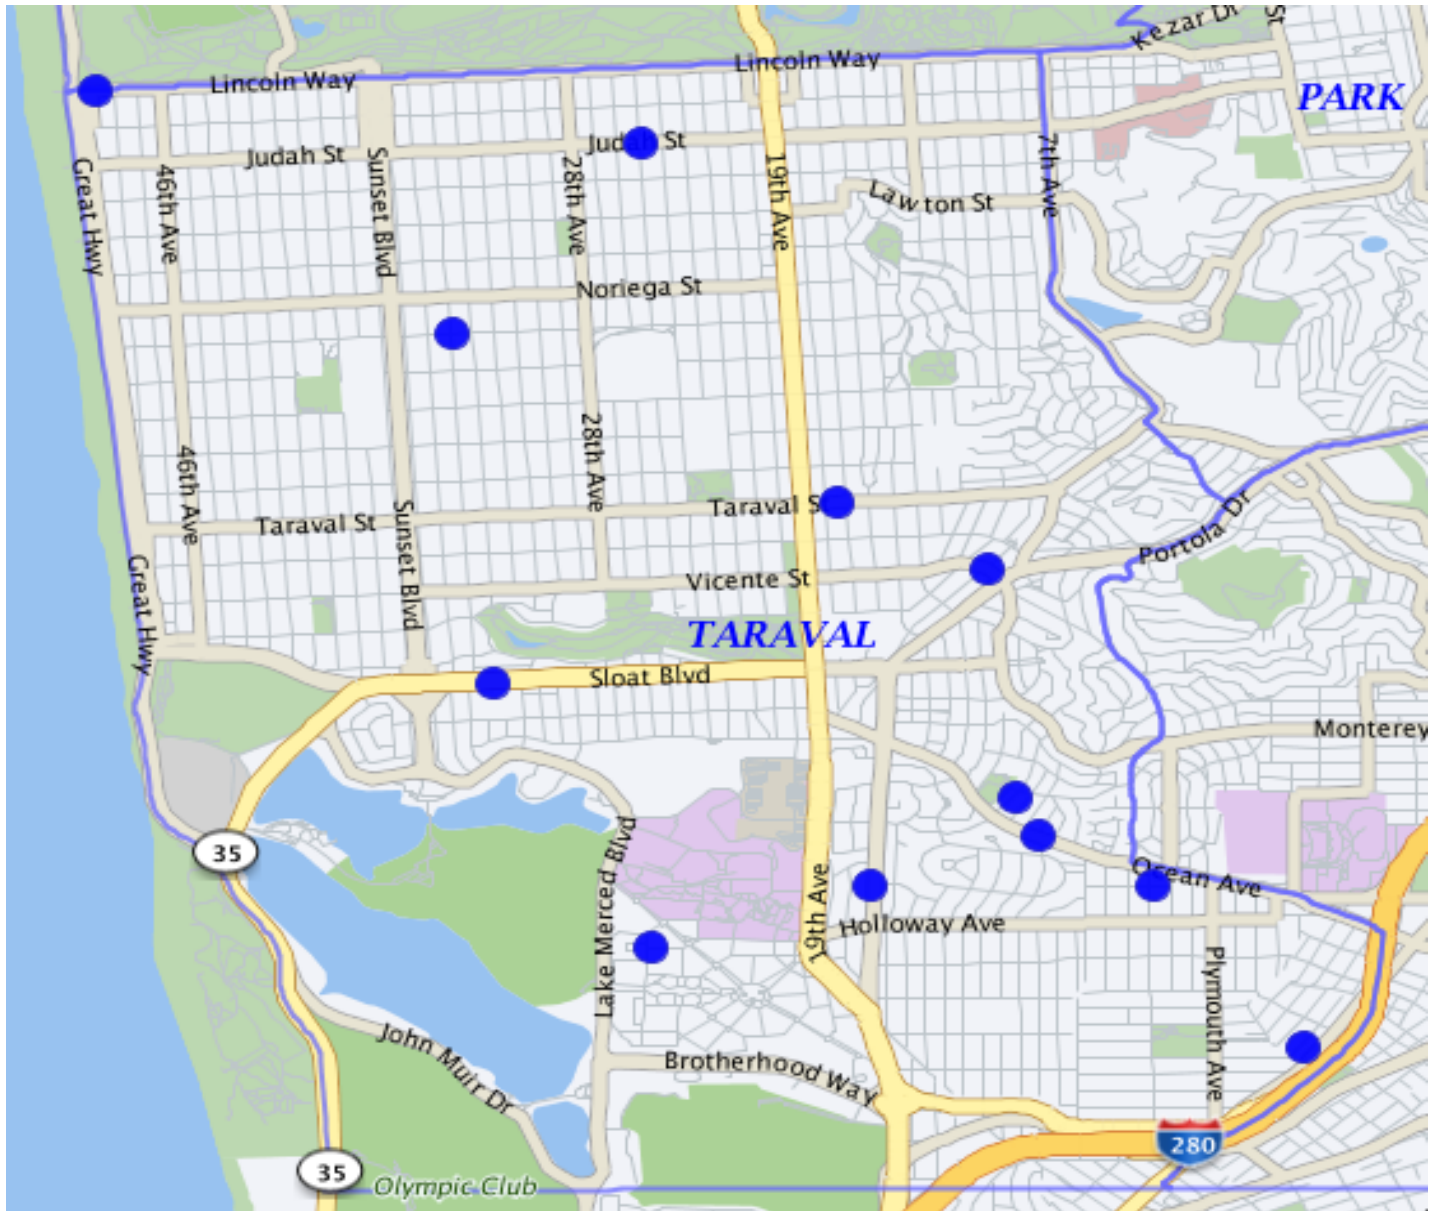

TARAVAL STATION

Auto Burglary 04/01/19 – 04/30/19

Auto Burglaries	91
	91

If the dots does not add up to the number, there may be multiple incidents with the same address.

*Note: The map accurately reflects the information available at the time of preparation. Numbers may or may not change as more information becomes available. *Production date 5/01/19 - 0903 hrs*

*Note: The map accurately reflects the information available at the time of preparation. Numbers may or may not change as more information becomes available. *Production date 5/01/19 - 0907 hrs*

TARAVAL STATION

Robbery 04/01/19 – 04/30/19

ROBBERY	Firearm	0
	Knife or Cutting Instrument	0
	Other Dangerous Weapon	2
	Strongarm (no weapon)	10
		12

If the dots does not add up to the number, there may be multiple incidents with the same address.

*Note: The map accurately reflects the information available at the time of preparation. Numbers may or may not change as more information becomes available. *Production date 5/01/19 - 0909 hrs*