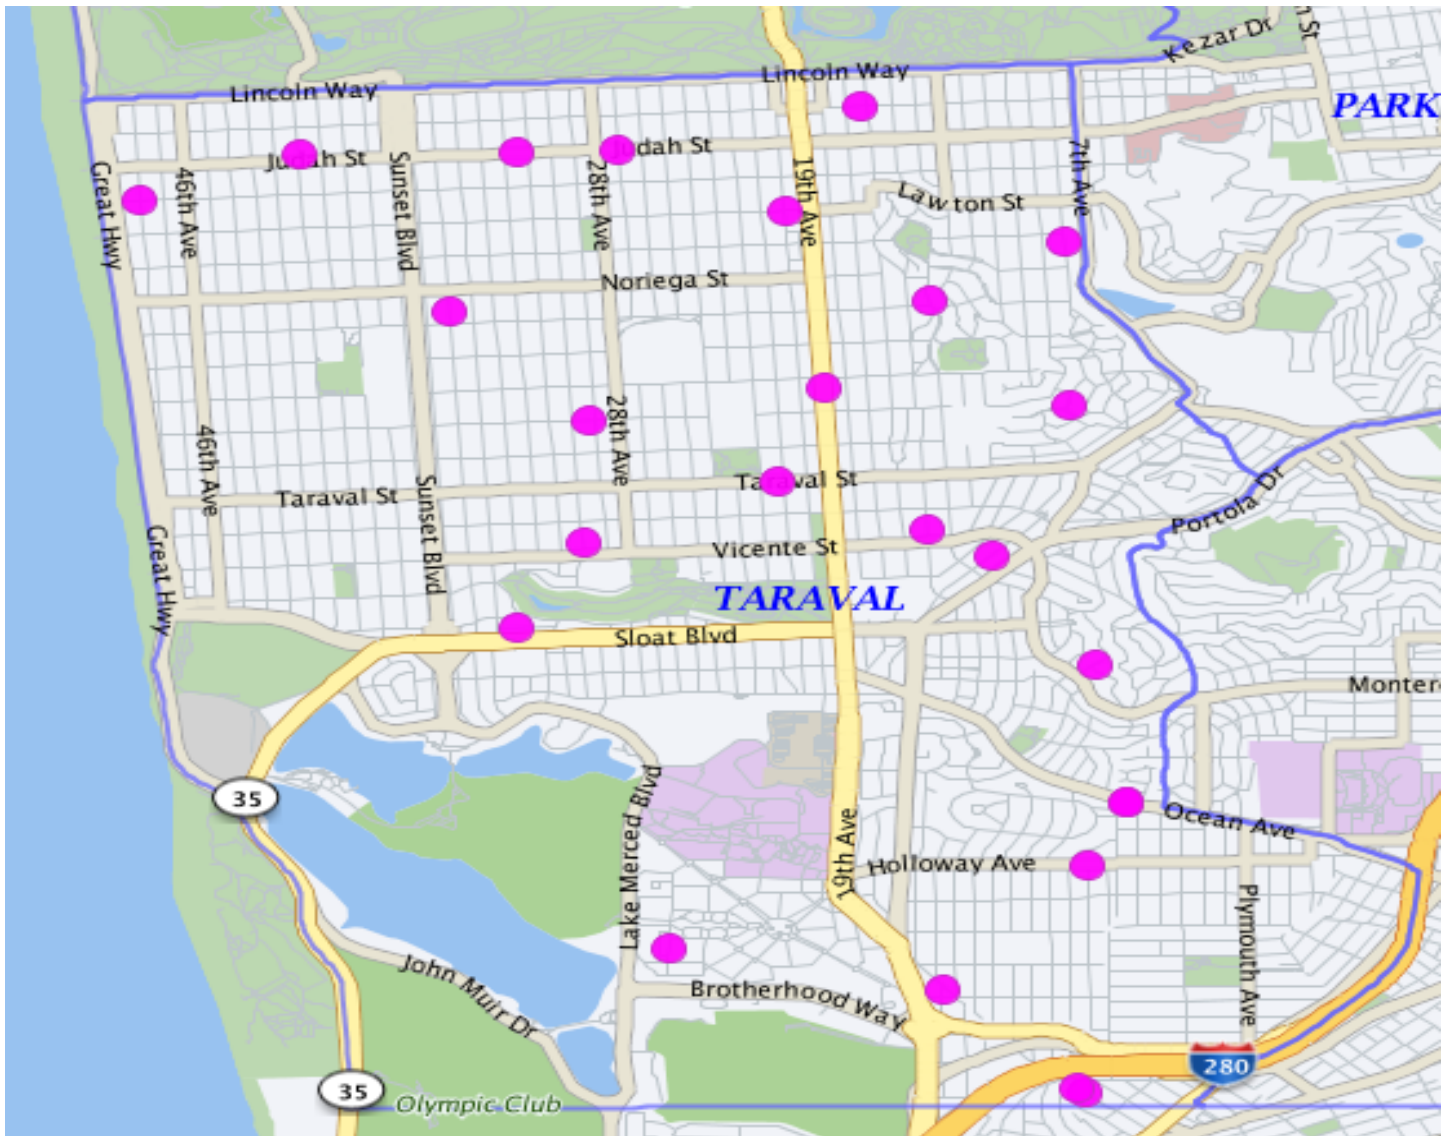

TARAVAL STATION

Auto Burglary 04/01/19 – 04/30/19

Auto Burglaries	91
	91

If the dots does not add up to the number, there may be multiple incidents with the same address.

*Note: The map accurately reflects the information available at the time of preparation. Numbers may or may not change as more information becomes available. *Production date 5/01/19 - 0903 hrs*

TARAVAL STATION

Residential & Commercial Burglaries

04/01/19 – 04/30/19

BURGLARY	Attempted Forcible Entry	0
	Forcible Entry	16
	Unlawful Entry - No force	9
		25

If the dots does not add up to the number, there may be multiple incidents with the same address.

*Note: The map accurately reflects the information available at the time of preparation. Numbers may or may not change as more information becomes available. *Production date 5/01/19 - 0907 hrs*

TARAVAL STATION

*Note: The map accurately reflects the information available at the time of preparation. Numbers may or may not change as more information becomes available. *Production date 5/01/19 - 0909 hrs*