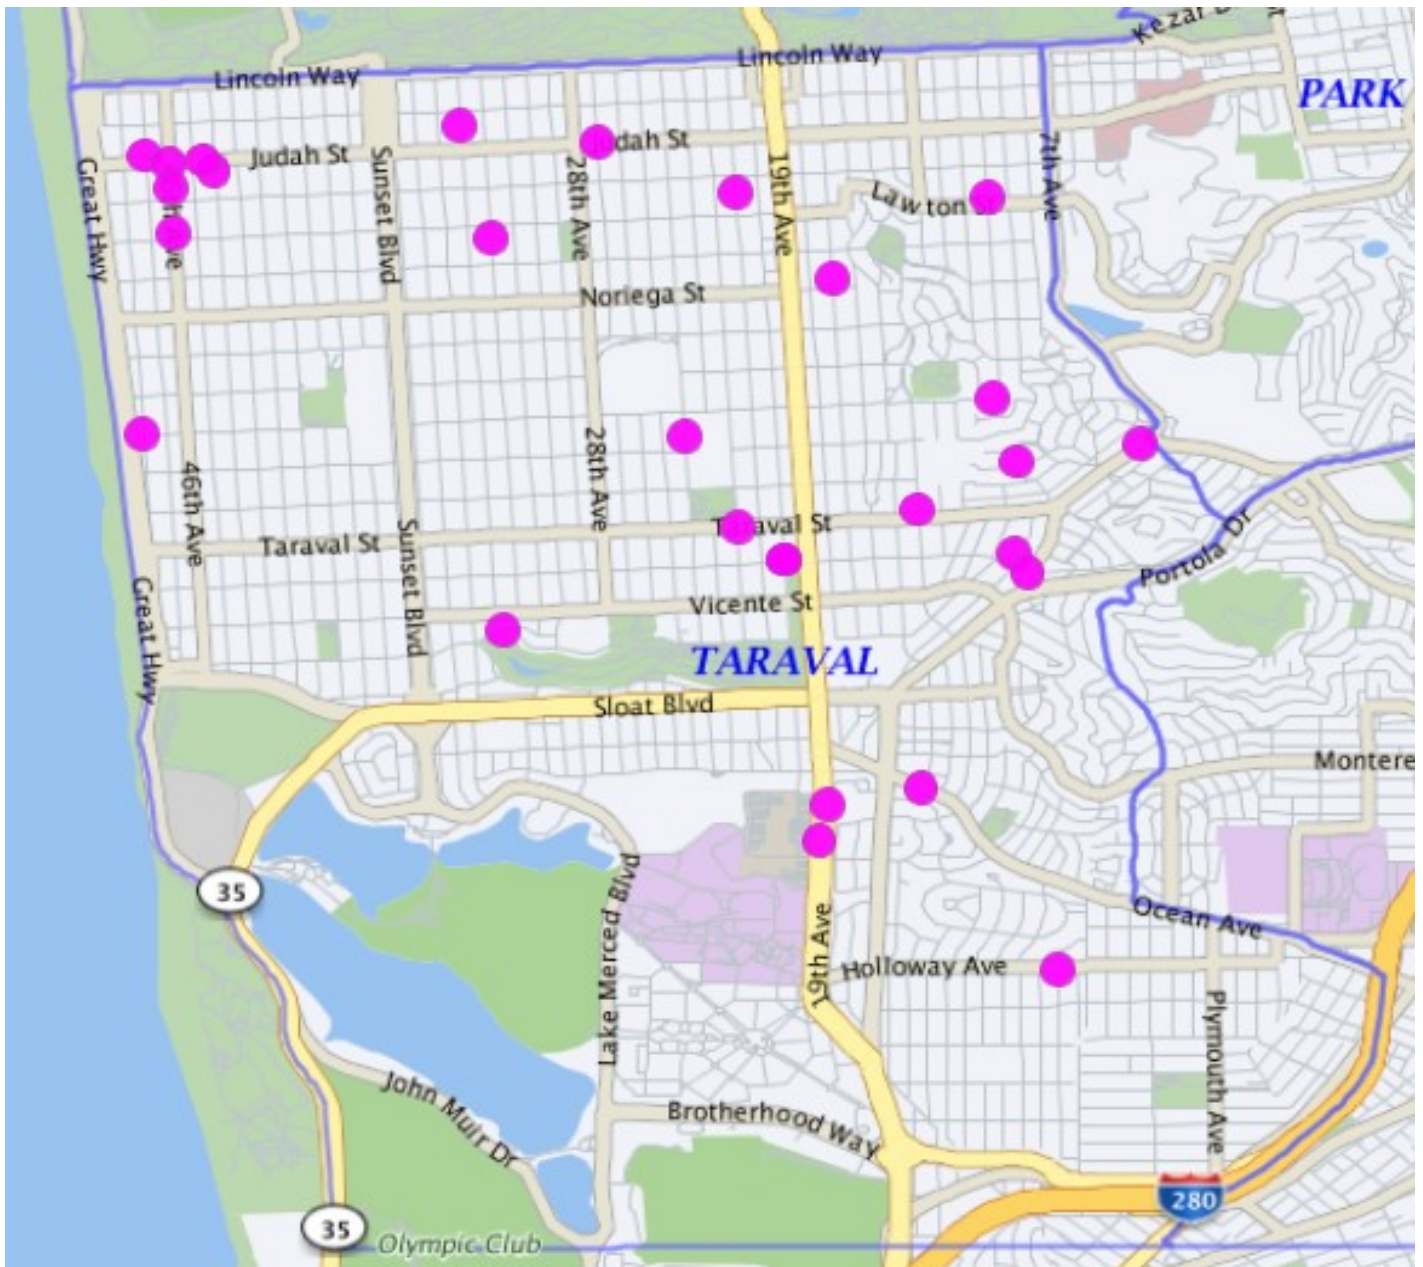

TARAVAL STATION

Auto Burglary 03/01/19 – 03/31/19

Auto Burglaries	112
	112

If the dots does not add up to the number, there may be multiple incidents with the same address.

*Note: The map accurately reflects the information available at the time of preparation. Numbers may or may not change as more information becomes available. *Production date 4/10/19 - 0927 hrs*

TARAVAL STATION

Burglaries 03/01/19 – 03/31/19

BURGLARY	Attempted Forcible Entry	4
	Forcible Entry	13
	Unlawful Entry - No force	12
		29

If the dots does not add up to the number, there may be multiple incidents with the same address.

*Note: The map accurately reflects the information available at the time of preparation. Numbers may or may not change as more information becomes available. *Production date 4/10/19 - 0927 hrs*

TARAVAL STATION

*Note: The map accurately reflects the information available at the time of preparation. Numbers may or may not change as more information becomes available. *Production date 4/10/19 - 0927 hrs*