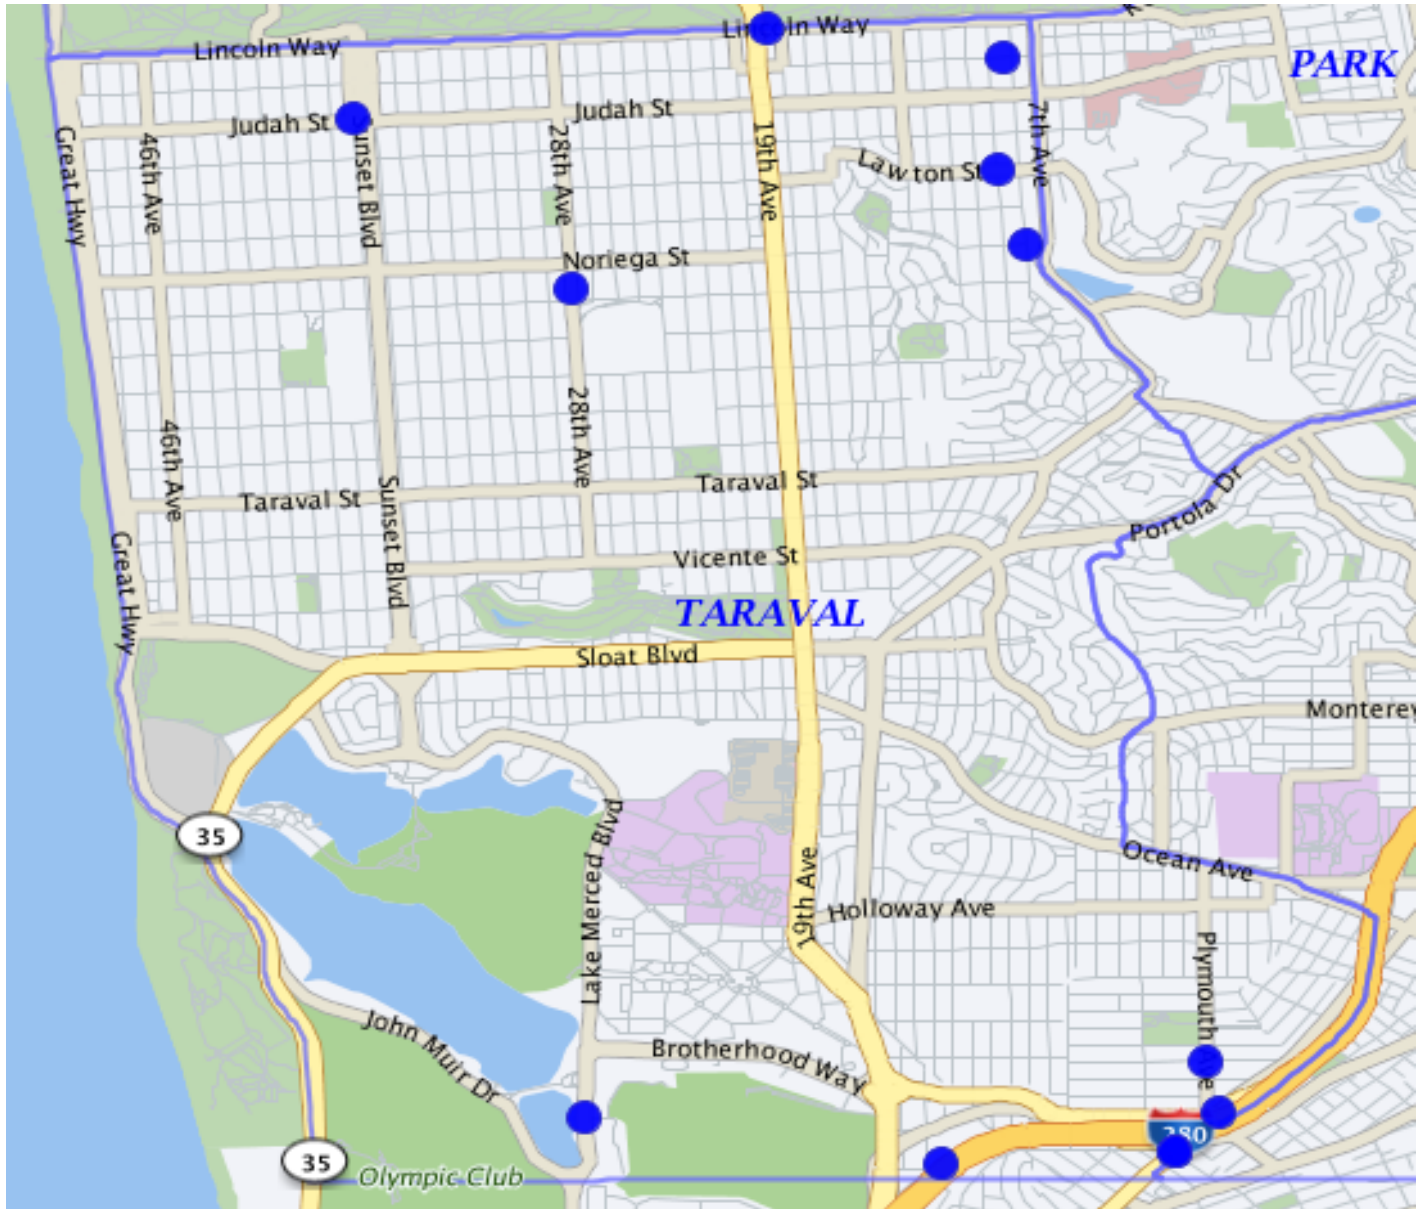

TARAVAL STATION

Auto Burglary 03/01/19 – 03/31/19

Auto Burglaries	112
	112

If the dots does not add up to the number, there may be multiple incidents with the same address.

*Note: The map accurately reflects the information available at the time of preparation. Numbers may or may not change as more information becomes available. *Production date 4/10/19 - 0927 hrs*

*Note: The map accurately reflects the information available at the time of preparation. Numbers may or may not change as more information becomes available. *Production date 4/10/19 - 0927 hrs*

TARAVAL STATION

Robbery 03/01/19 – 03/31/19

ROBBERY	Firearm	4
	Knife or Cutting Instrument	1
	Other Dangerous Weapon	2
	Strongarm (no weapon)	5
		12

If the dots does not add up to the number, there may be multiple incidents with the same address.

*Note: The map accurately reflects the information available at the time of preparation. Numbers may or may not change as more information becomes available. *Production date 4/10/19 - 0927 hrs*