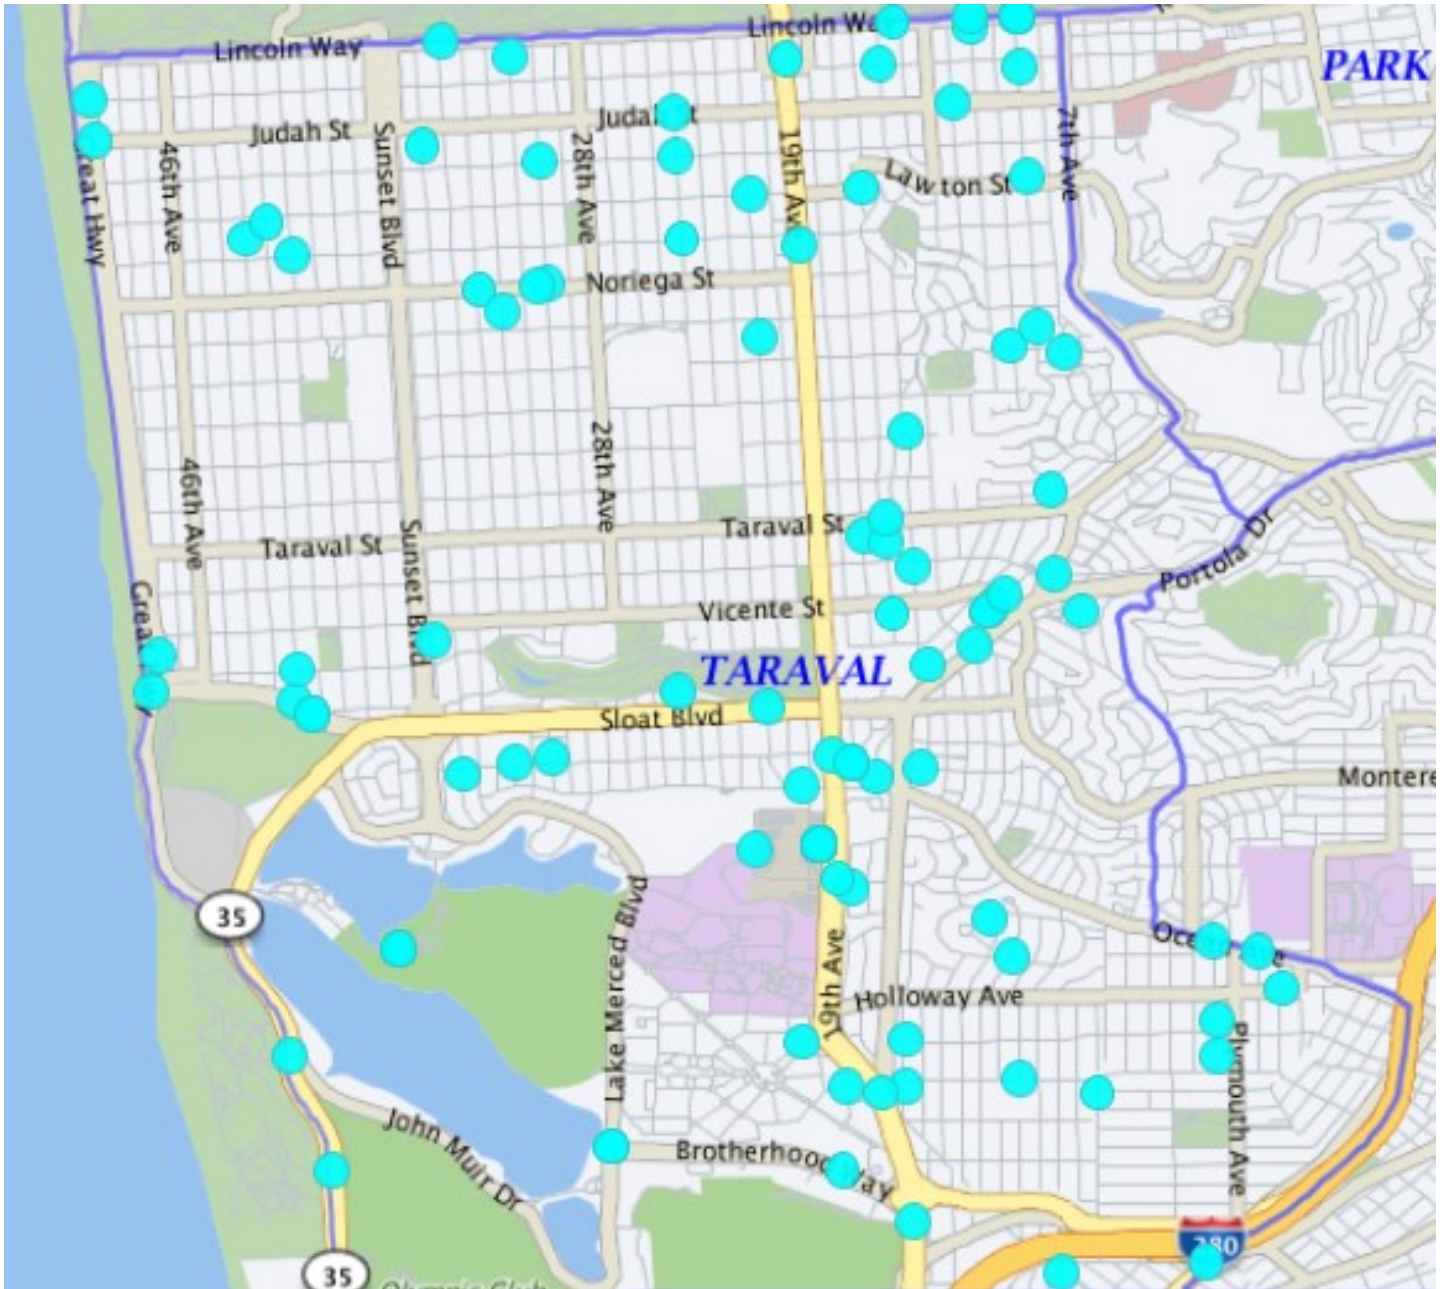

TARAVAL STATION

Auto Burglary 03/01/19 – 03/31/19

Auto Burglaries	112
	112

If the dots does not add up to the number, there may be multiple incidents with the same address.

*Note: The map accurately reflects the information available at the time of preparation. Numbers may or may not change as more information becomes available. *Production date 4/10/19 - 0927 hrs*

TARAVAL STATION

Burglaries 03/01/19 – 03/31/19

BURGLARY	Attempted Forcible Entry	4
	Forcible Entry	13
	Unlawful Entry - No force	12
		29

If the dots does not add up to the number, there may be multiple incidents with the same address.

*Note: The map accurately reflects the information available at the time of preparation. Numbers may or may not change as more information becomes available. *Production date 4/10/19 - 0927 hrs*

TARAVAL STATION

*Note: The map accurately reflects the information available at the time of preparation. Numbers may or may not change as more information becomes available. *Production date 4/10/19 - 0927 hrs*