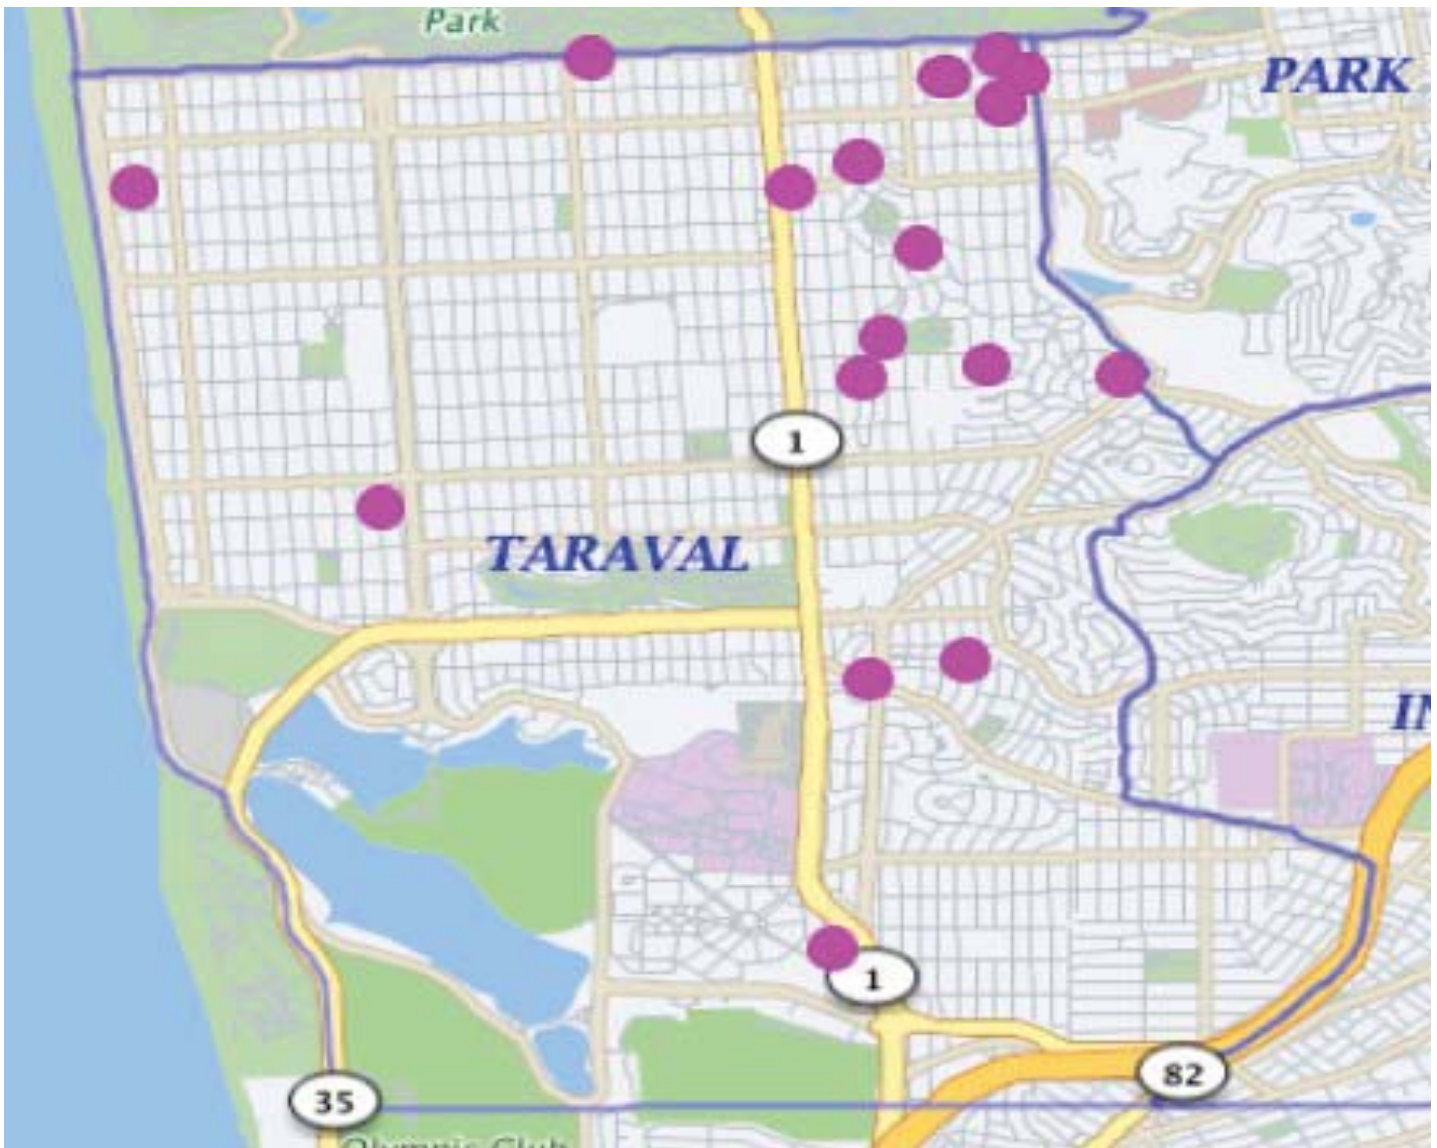

TARAVAL STATION

Auto Burglary 06/01/19 – 06/30/19

Auto Burglaries	101
-----------------	-----

If the dots does not add up to the number, there may be multiple incidents with the same address.

*Note: The map accurately reflects the information available at the time of preparation. Numbers may or may not change as more information becomes available. *Production date 7/03/19 - 0900 hrs*

TARAVAL STATION

Commercial and Residential Burglaries

06/01/19 – 06/30/19

BURGLARY	Attempted Forcible Entry	1
	Forcible Entry	12
	Unlawful Entry - No force	7
		20

If the dots does not add up to the number, there may be multiple incidents with the same address.

*Note: The map accurately reflects the information available at the time of preparation. Numbers may or may not change as more information becomes available. *Production date 7/03/19 - 0900 hrs*

TARAVAL STATION

*Note: The map accurately reflects the information available at the time of preparation. Numbers may or may not change as more information becomes available. *Production date 7/03/19 - 0900 hrs*