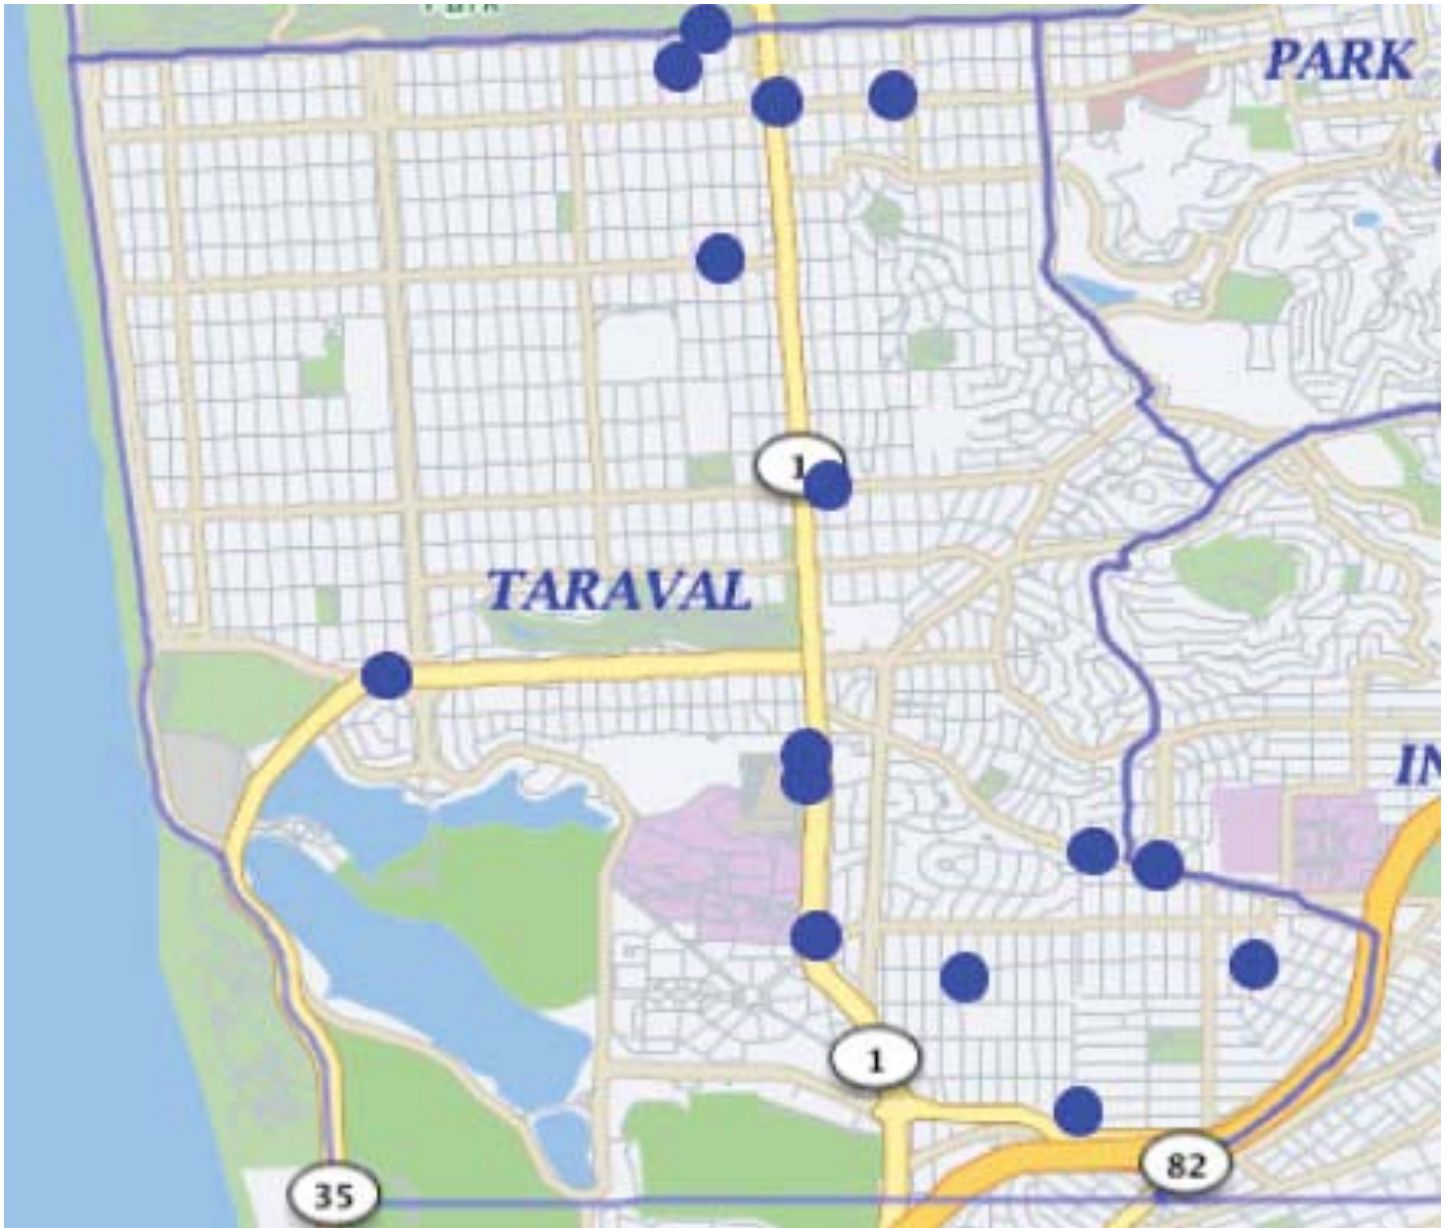

TARAVAL STATION

Auto Burglary 06/01/19 – 06/30/19

Auto Burglaries	101
-----------------	-----

If the dots does not add up to the number, there may be multiple incidents with the same address.

*Note: The map accurately reflects the information available at the time of preparation. Numbers may or may not change as more information becomes available. *Production date 7/03/19 - 0900 hrs*

*Note: The map accurately reflects the information available at the time of preparation. Numbers may or may not change as more information becomes available. *Production date 7/03/19 - 0900 hrs*

TARAVAL STATION

Robbery 06/01/19 – 06/30/19

ROBBERY	Firearm	2
	Knife or Cutting Instrument	0
	Other Dangerous Weapon	3
	Strongarm (no weapon)	10
		15

If the dots does not add up to the number, there may be multiple incidents with the same address.

*Note: The map accurately reflects the information available at the time of preparation. Numbers may or may not change as more information becomes available. *Production date 7/03/19 - 0900 hrs*