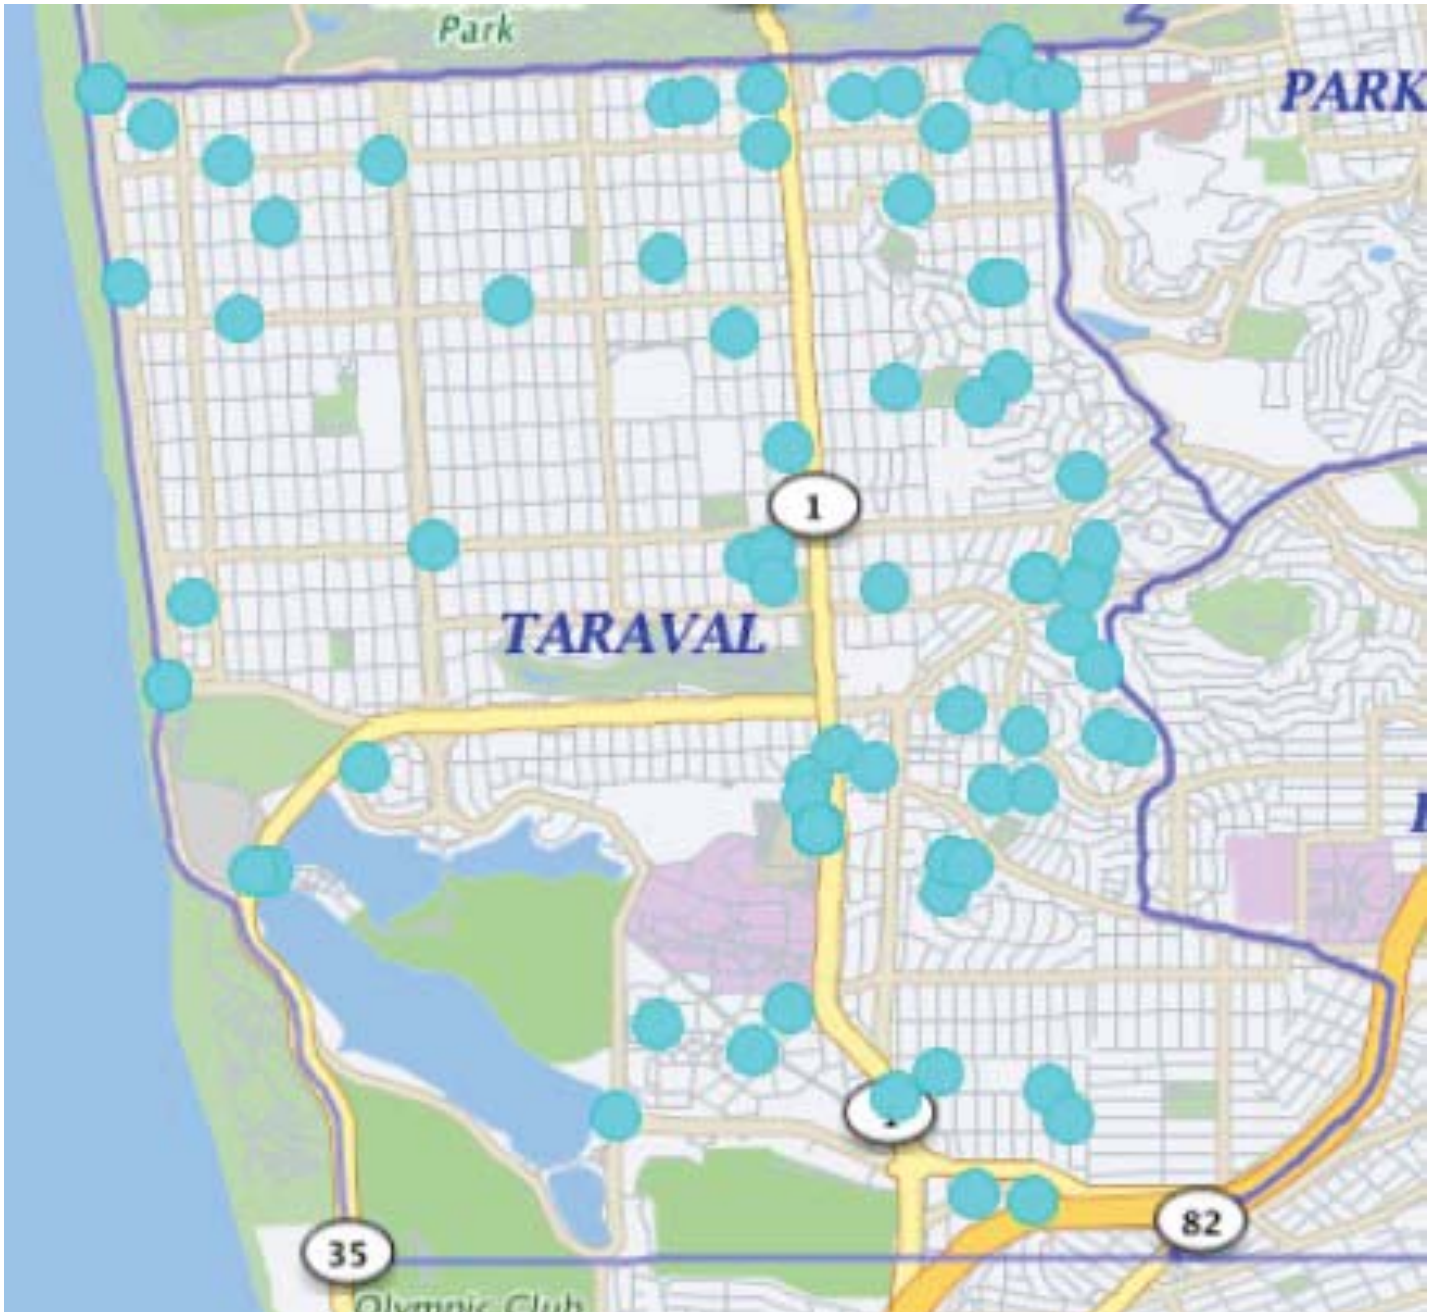

TARAVAL STATION

Auto Burglary 06/01/19 – 06/30/19

Auto Burglaries	101
-----------------	-----

If the dots does not add up to the number, there may be multiple incidents with the same address.

*Note: The map accurately reflects the information available at the time of preparation. Numbers may or may not change as more information becomes available. *Production date 7/03/19 - 0900 hrs*

TARAVAL STATION

Commercial and Residential Burglaries

06/01/19 – 06/30/19

BURGLARY	Attempted Forcible Entry	1
	Forcible Entry	12
	Unlawful Entry - No force	7
		20

If the dots does not add up to the number, there may be multiple incidents with the same address.

*Note: The map accurately reflects the information available at the time of preparation. Numbers may or may not change as more information becomes available. *Production date 7/03/19 - 0900 hrs*

TARAVAL STATION

*Note: The map accurately reflects the information available at the time of preparation. Numbers may or may not change as more information becomes available. *Production date 7/03/19 - 0900 hrs*