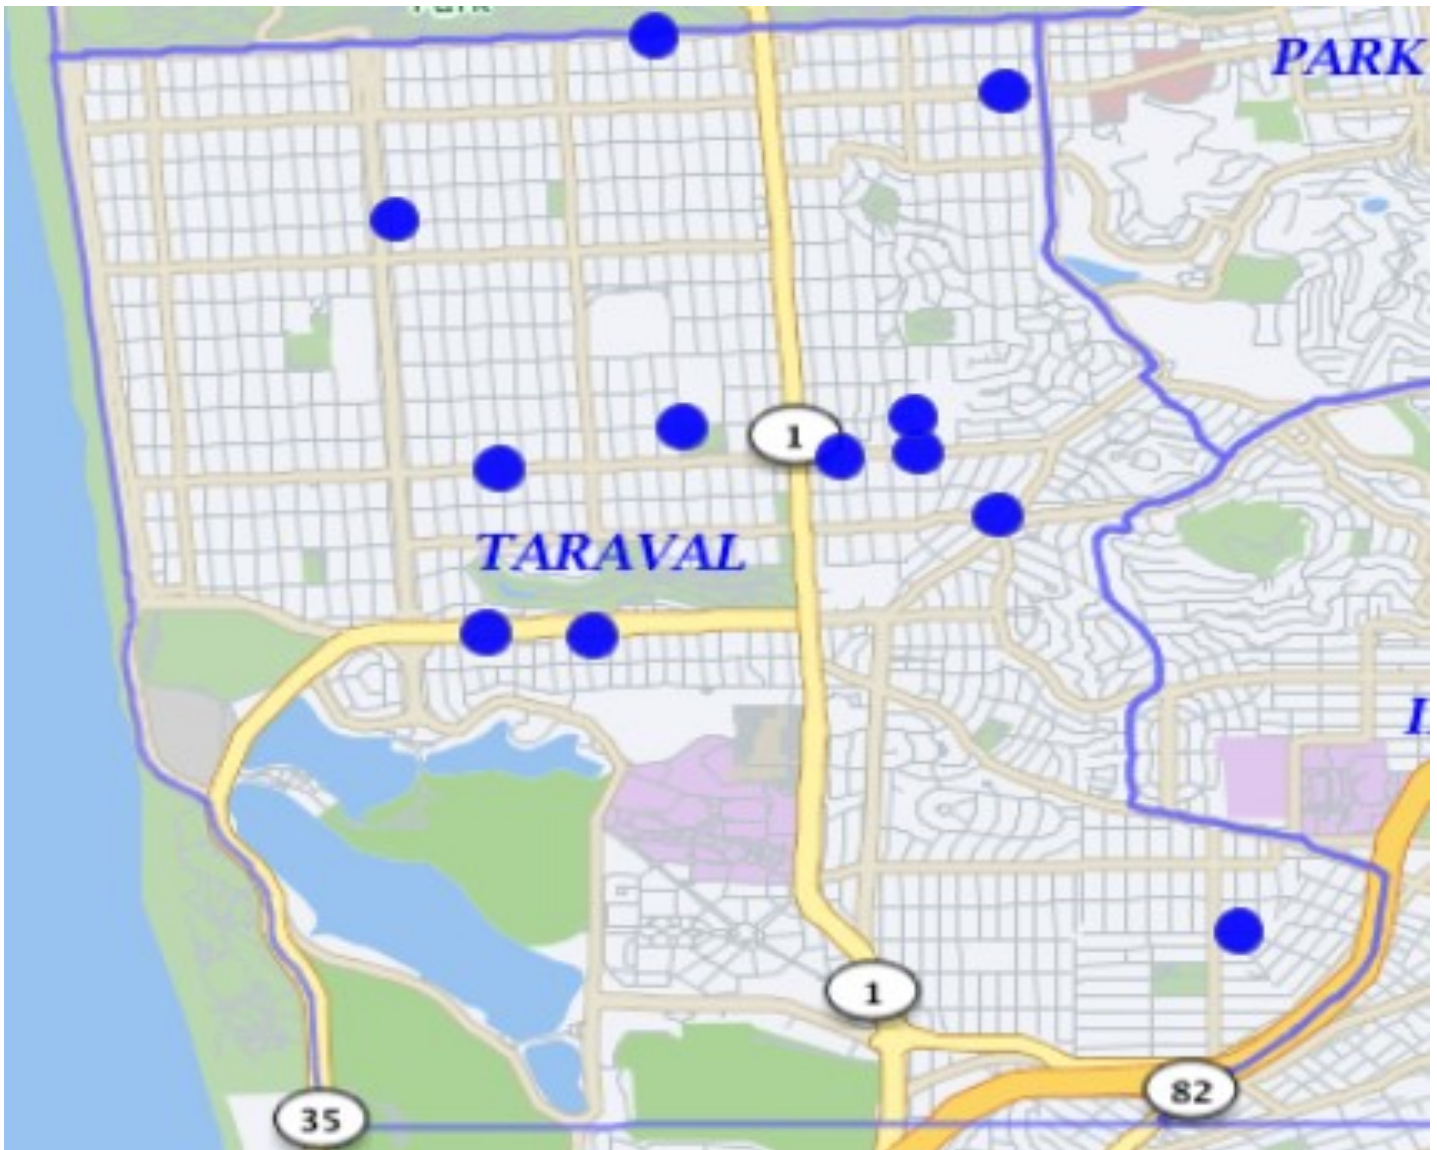

TARAVAL STATION

Auto Burglary 05/01/19 – 05/31/19

Auto Burglaries	107
	107

If the dots does not add up to the number, there may be multiple incidents with the same address.

*Note: The map accurately reflects the information available at the time of preparation. Numbers may or may not change as more information becomes available. *Production date 6/26/19 - 1030 hrs*

*Note: The map accurately reflects the information available at the time of preparation. Numbers may or may not change as more information becomes available. *Production date 6/26/19 - 1030 hrs*

TARAVAL STATION

Robbery 05/01/19 – 05/31/19

ROBBERY	Firearm	0
	Knife or Cutting Instrument	0
	Other Dangerous Weapon	0
	Strongarm (no weapon)	12
		12

If the dots does not add up to the number, there may be multiple incidents with the same address.

*Note: The map accurately reflects the information available at the time of preparation. Numbers may or may not change as more information becomes available. *Production date 6/05/19 - 0900 hrs*