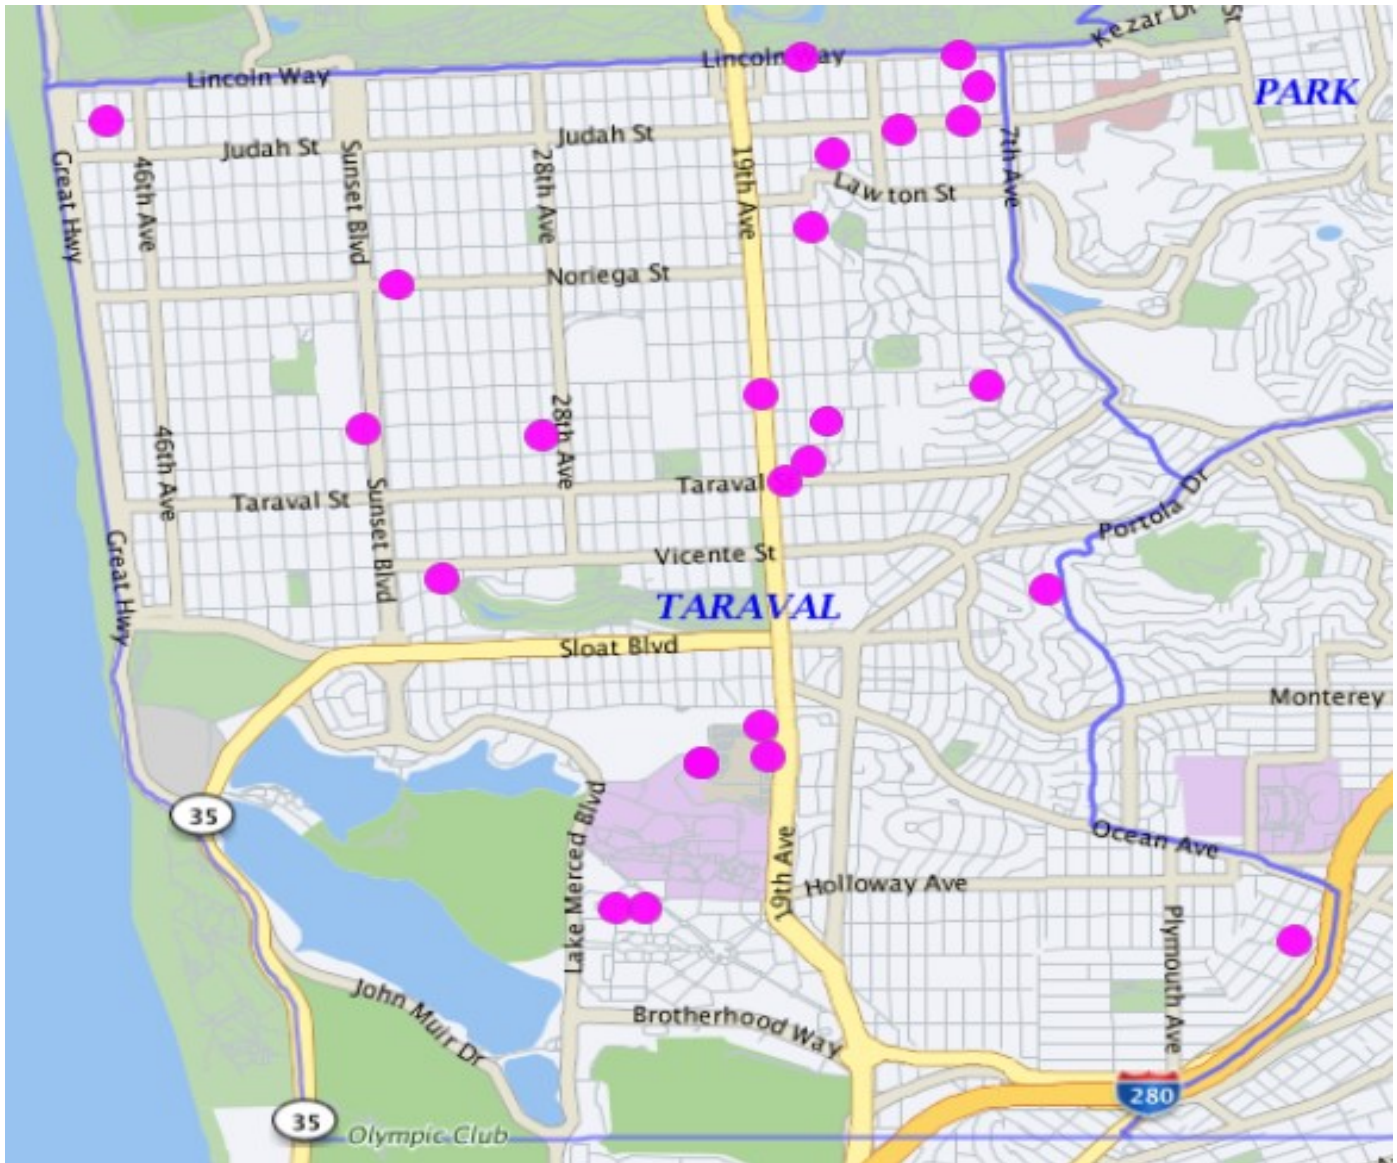

TARAVAL STATION

Auto Burglary 05/01/19 – 05/31/19

Auto Burglaries	107
	107

If the dots does not add up to the number, there may be multiple incidents with the same address.

*Note: The map accurately reflects the information available at the time of preparation. Numbers may or may not change as more information becomes available. *Production date 6/26/19 - 1030 hrs*

TARAVAL STATION

Commercial and Residential Burglaries

05/01/19 – 05/31/19

BURGLARY	Attempted Forcible Entry	3
	Forcible Entry	10
	Unlawful Entry - No force	12
		25

If the dots does not add up to the number, there may be multiple incidents with the same address.

*Note: The map accurately reflects the information available at the time of preparation. Numbers may or may not change as more information becomes available. *Production date 6/26/19 - 1030 hrs*

TARAVAL STATION

*Note: The map accurately reflects the information available at the time of preparation. Numbers may or may not change as more information becomes available. *Production date 6/05/19 - 0900 hrs*