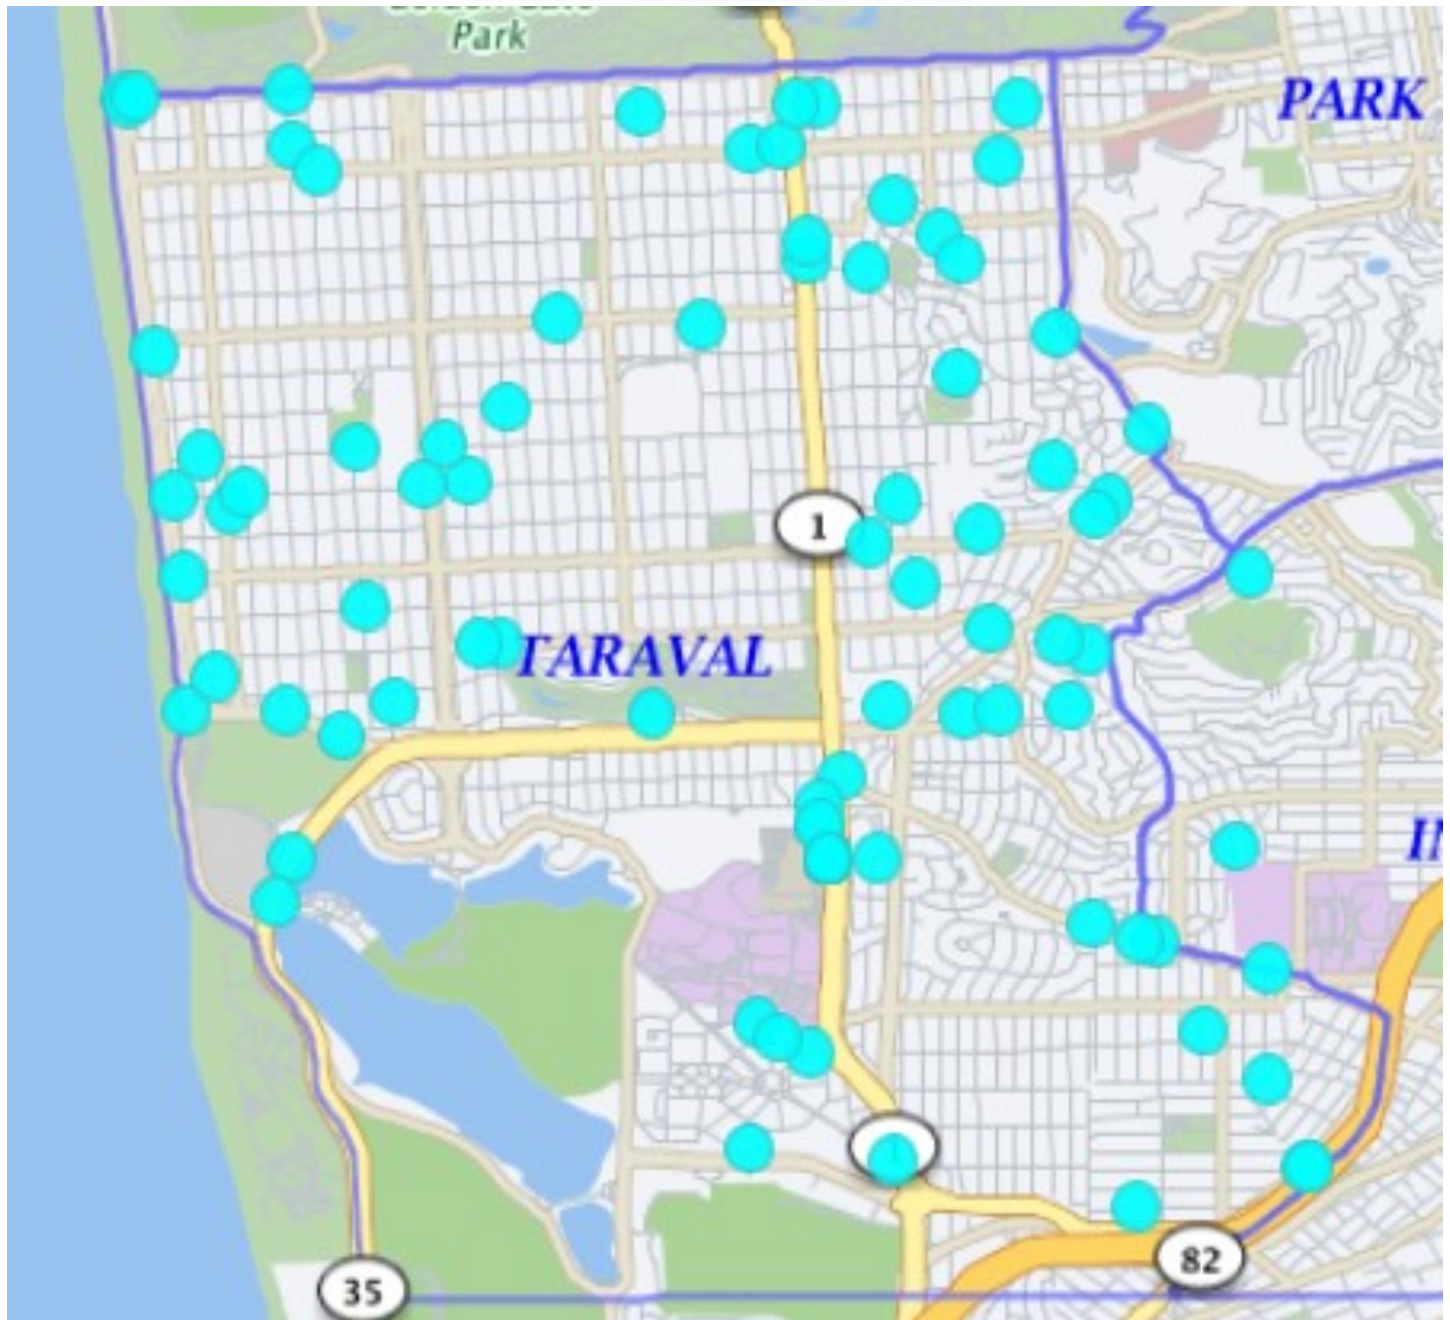

TARAVAL STATION

Auto Burglary 05/01/19 – 05/31/19

Auto Burglaries	107
	107

If the dots does not add up to the number, there may be multiple incidents with the same address.

*Note: The map accurately reflects the information available at the time of preparation. Numbers may or may not change as more information becomes available. *Production date 6/26/19 - 1030 hrs*

TARAVAL STATION

Commercial and Residential Burglaries

05/01/19 – 05/31/19

BURGLARY	Attempted Forcible Entry	3
	Forcible Entry	10
	Unlawful Entry - No force	12
		25

If the dots does not add up to the number, there may be multiple incidents with the same address.

*Note: The map accurately reflects the information available at the time of preparation. Numbers may or may not change as more information becomes available. *Production date 6/26/19 - 1030 hrs*

TARAVAL STATION

*Note: The map accurately reflects the information available at the time of preparation. Numbers may or may not change as more information becomes available. *Production date 6/05/19 - 0900 hrs*