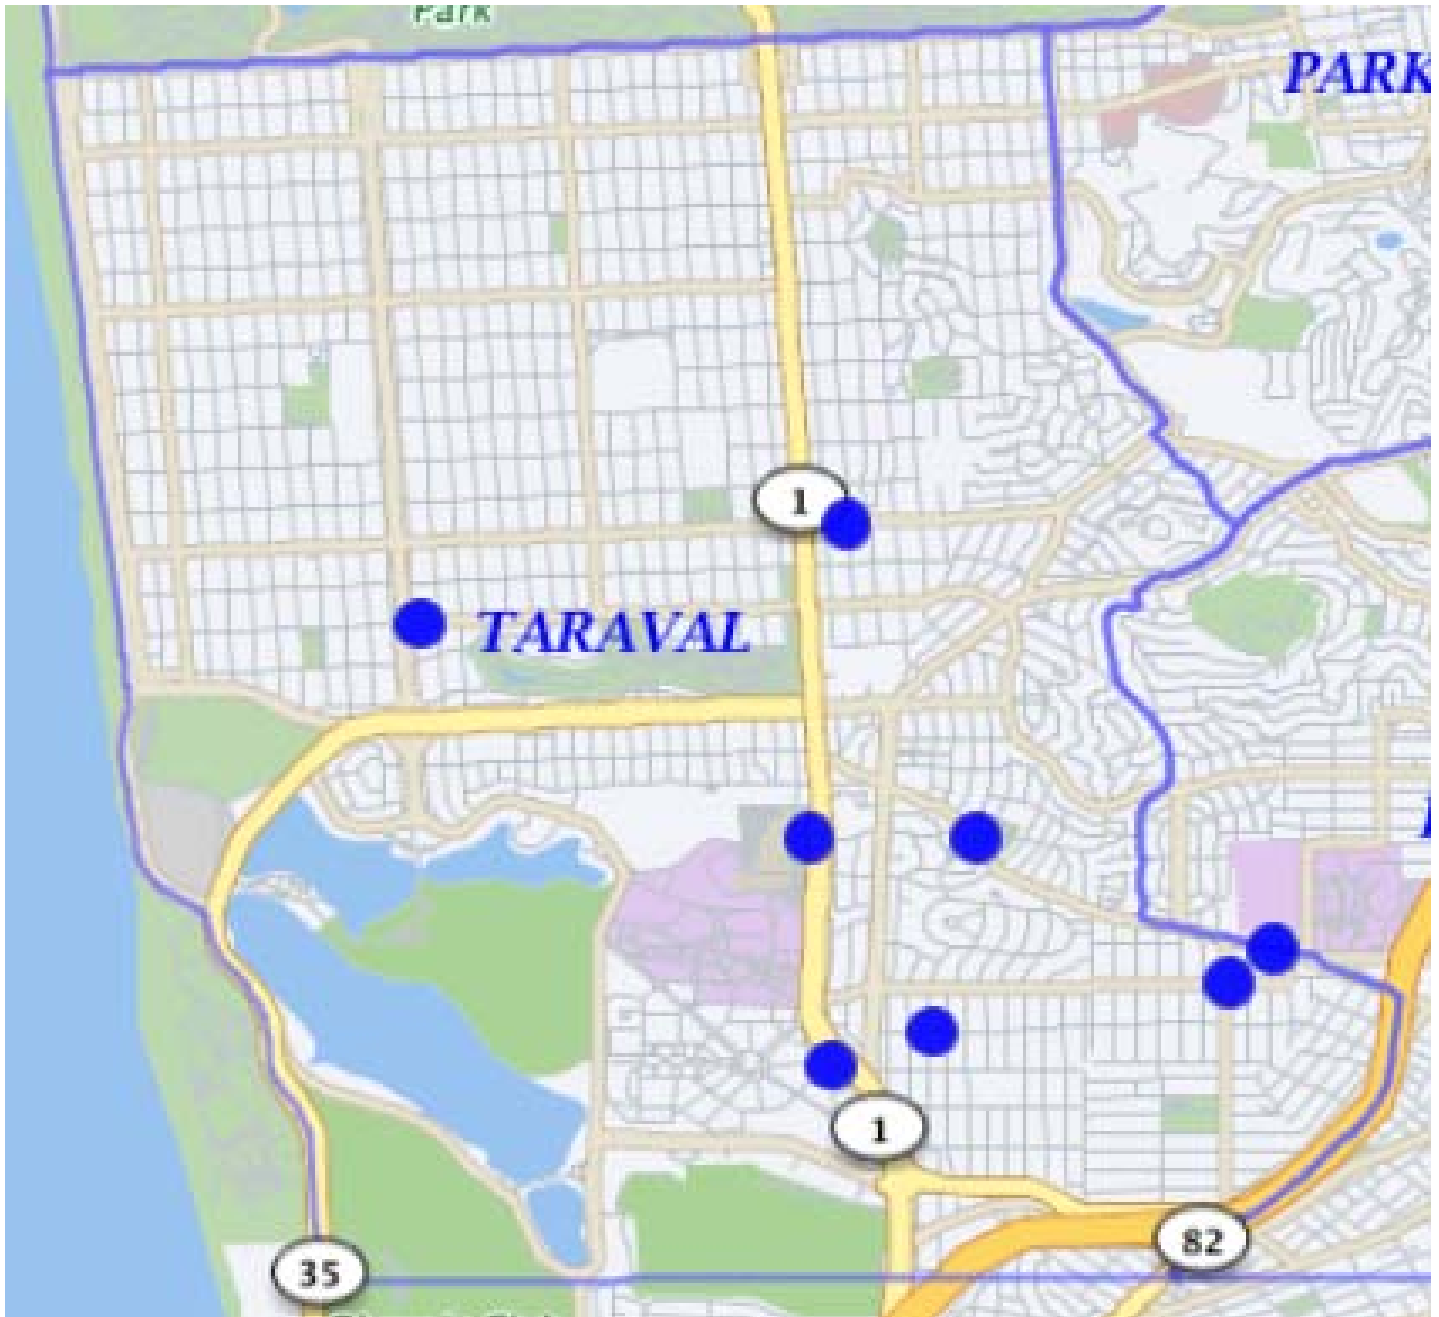

Robbery 07/01/19 – 07/31/19

ROBBERY	Firearm	2
	Knife or Cutting Instrument	0
	Other Dangerous Weapon	0
	Strongarm (no weapon)	6
		8

If the dots does not add up to the number, there may be multiple incidents with the same address.

*Note: The map accurately reflects the information available at the time of preparation. Numbers may or may not change as more information becomes available. *Production date 8/20/19 - 0900 hrs*