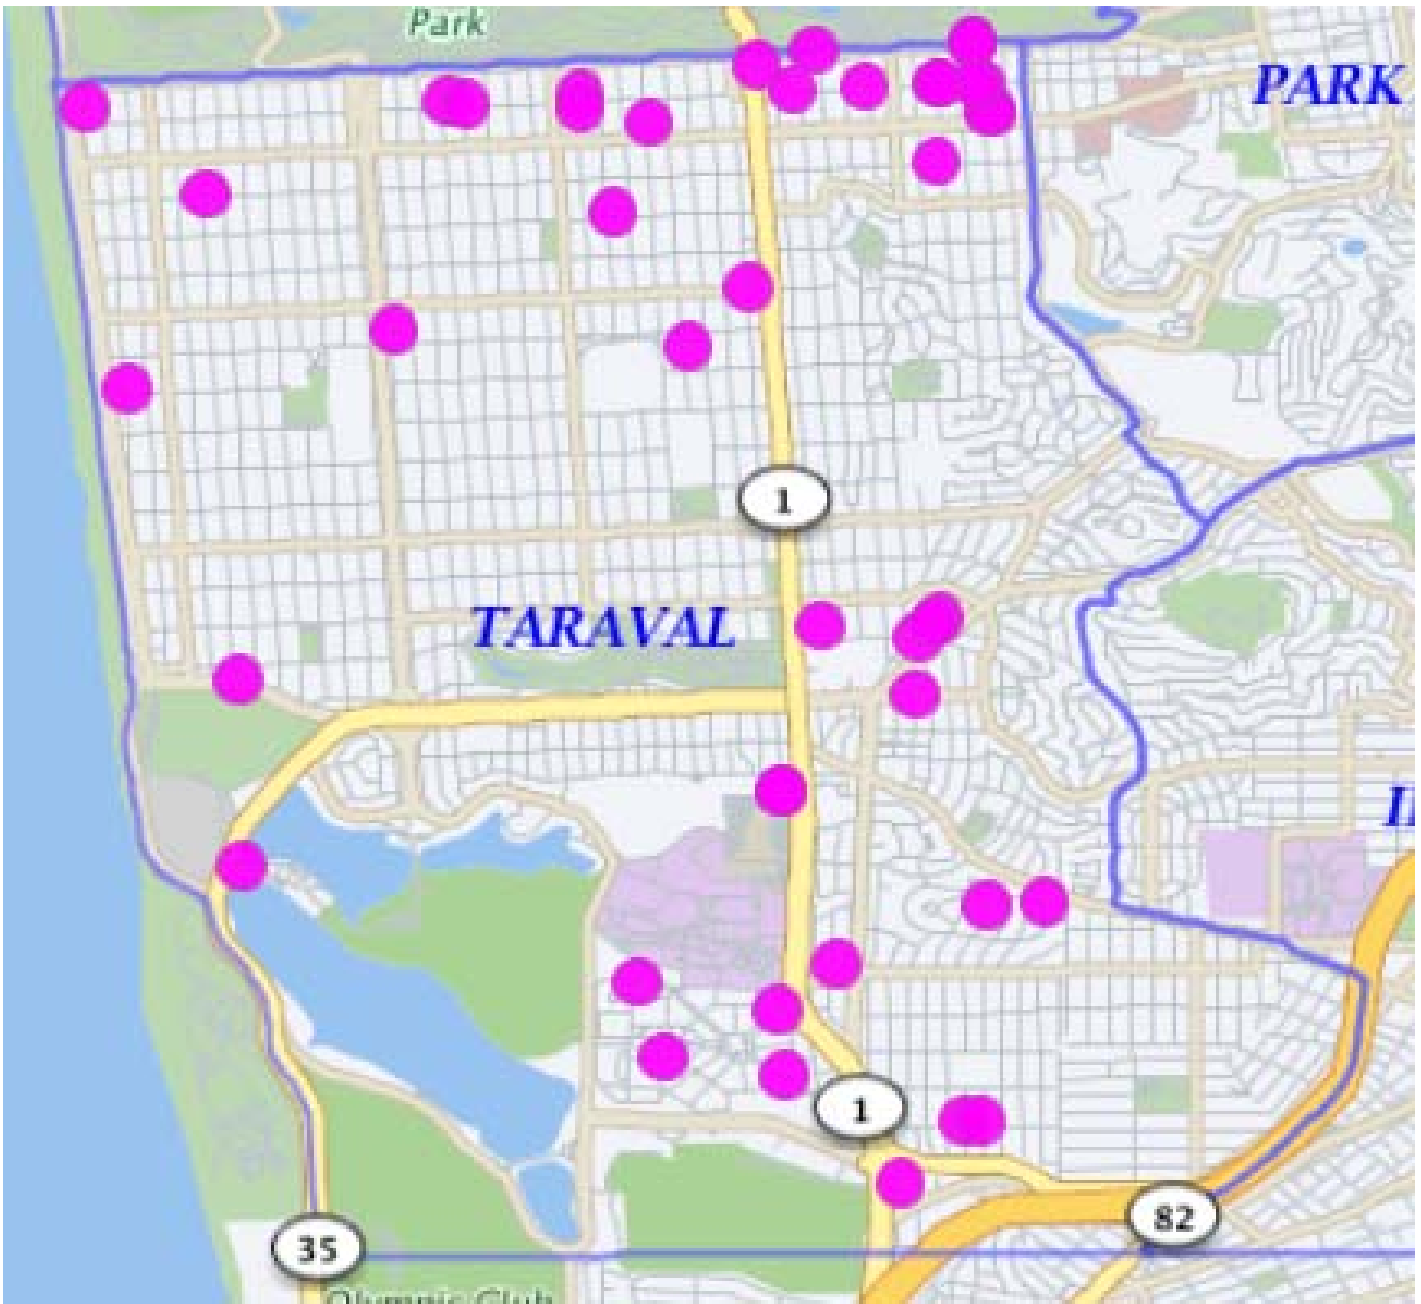

# Auto Burglary 07/01/19 – 07/31/19

Auto Burglaries	131
	<b>131</b>

If the dots does not add up to the number, there may be multiple incidents with the same address.

\*Note: The map accurately reflects the information available at the time of preparation. Numbers may or may not change as more information becomes available. *Production date 7/16/19 - 0900 hrs*

# Commercial and Residential Burglaries

07/01/19 – 07/31/19

BURGLARY	Attempted Forcible Entry	0
	Forcible Entry	23
	Unlawful Entry - No force	21
		<b>44</b>

If the dots does not add up to the number, there may be multiple incidents with the same address.

\*Note: The map accurately reflects the information available at the time of preparation. Numbers may or may not change as more information becomes available. *Production date 8/20/19 - 0900 hrs*