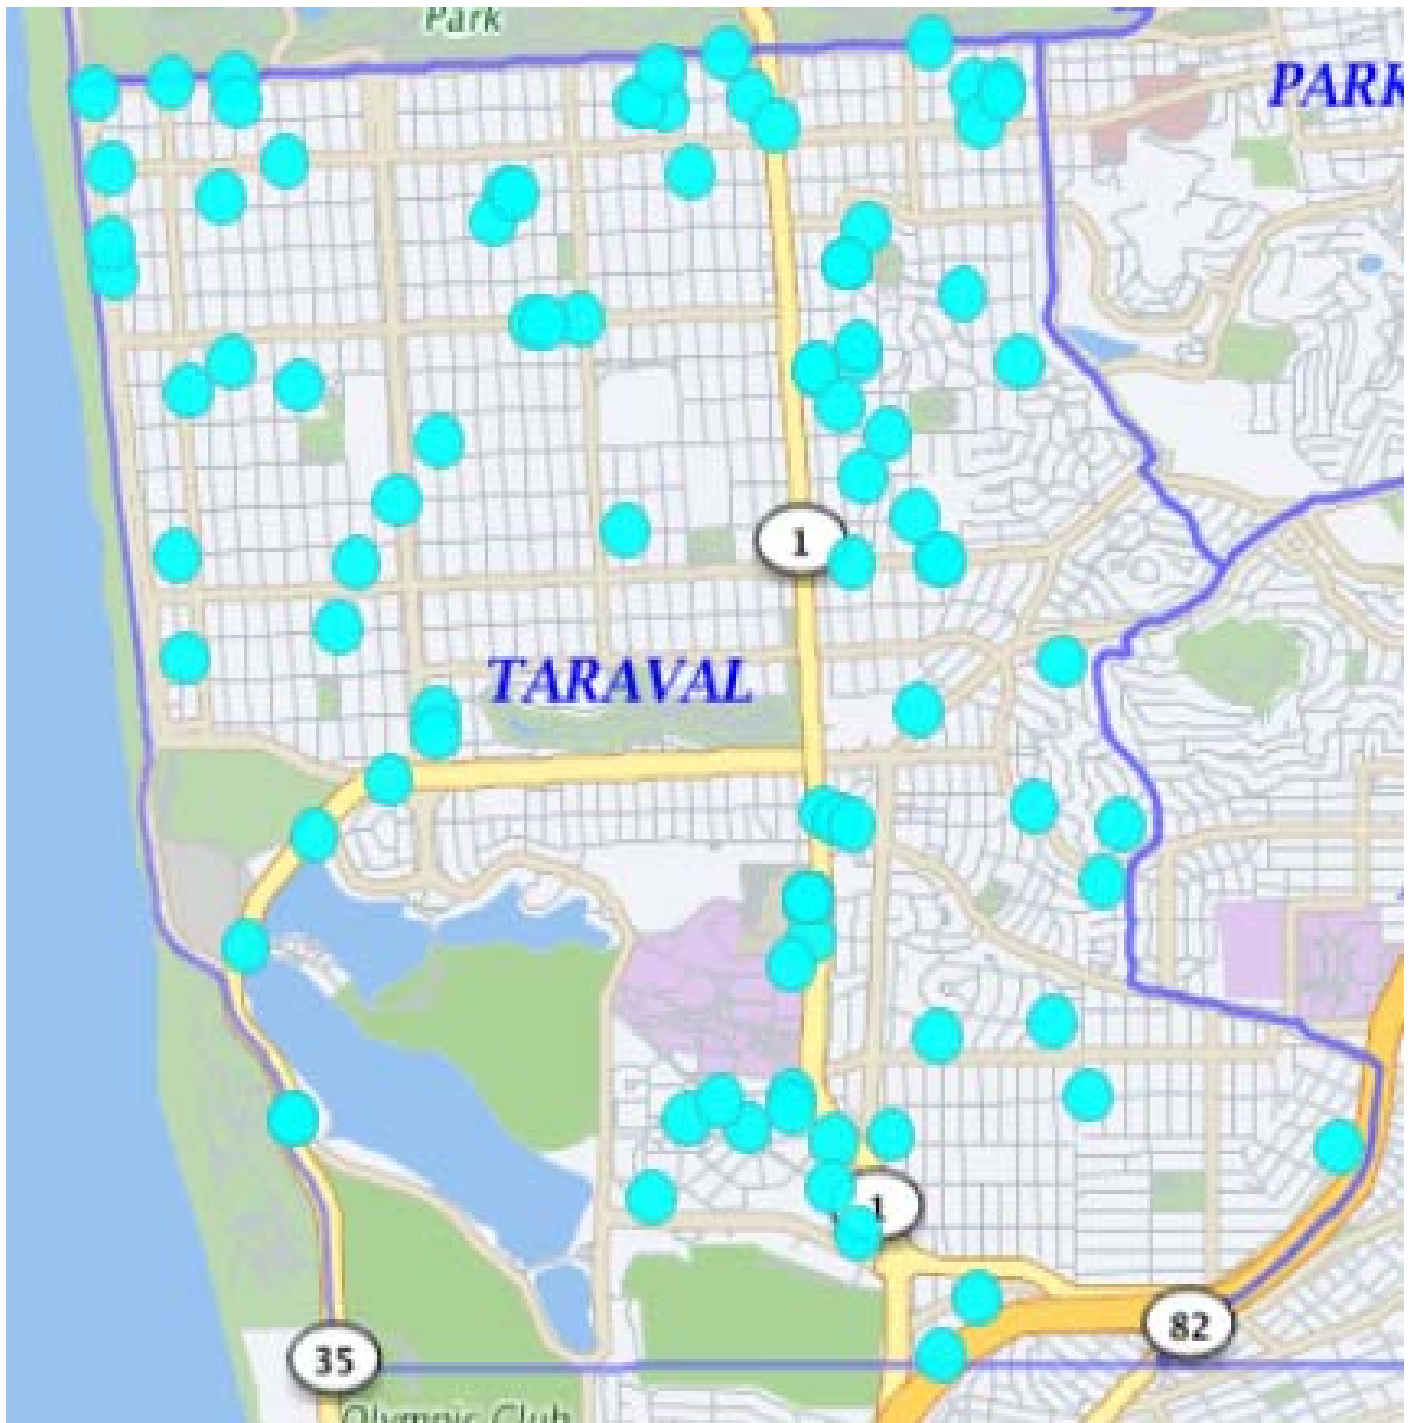

# Auto Burglary 07/01/19 – 07/31/19

Auto Burglaries	131
	<b>131</b>

If the dots does not add up to the number, there may be multiple incidents with the same address.

\*Note: The map accurately reflects the information available at the time of preparation. Numbers may or may not change as more information becomes available. *Production date 7/16/19 - 0900 hrs*

# Commercial and Residential Burglaries

07/01/19 – 07/31/19

BURGLARY	Attempted Forcible Entry	0
	Forcible Entry	23
	Unlawful Entry - No force	21
		<b>44</b>

If the dots does not add up to the number, there may be multiple incidents with the same address.

\*Note: The map accurately reflects the information available at the time of preparation. Numbers may or may not change as more information becomes available. *Production date 8/20/19 - 0900 hrs*