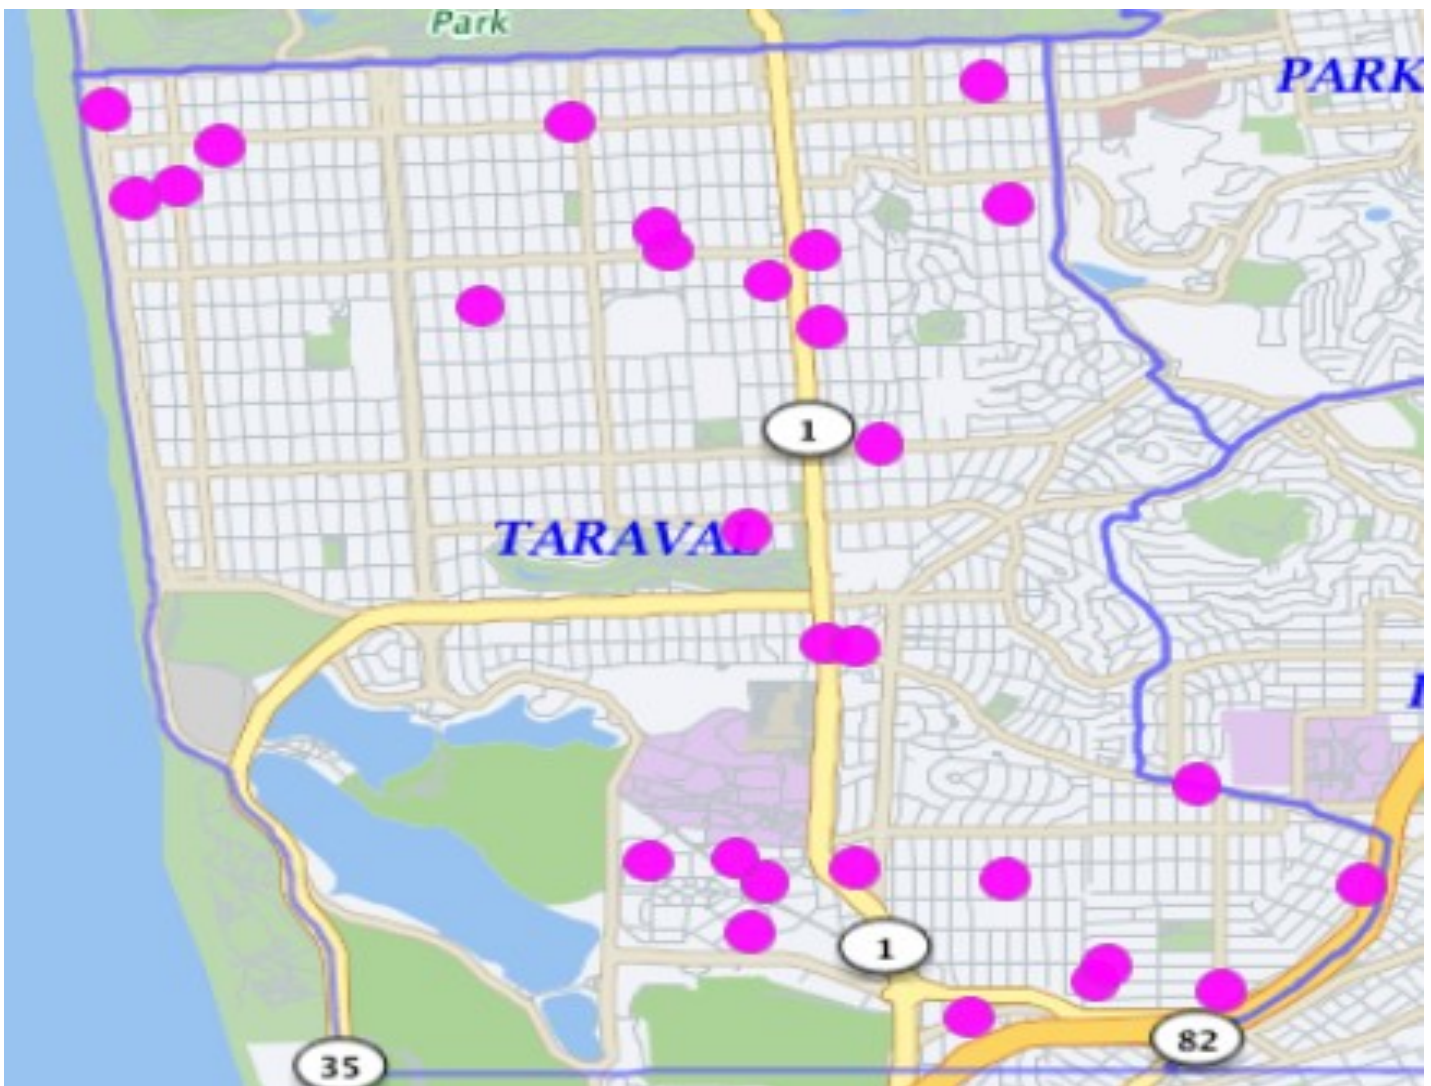

If the dots does not add up to the number, there may be multiple incidents with the same address.

*Note: The map accurately reflects the information available at the time of preparation. Numbers may or may not change as more information becomes available. *Production date 9/12/19 - 1030 hrs*