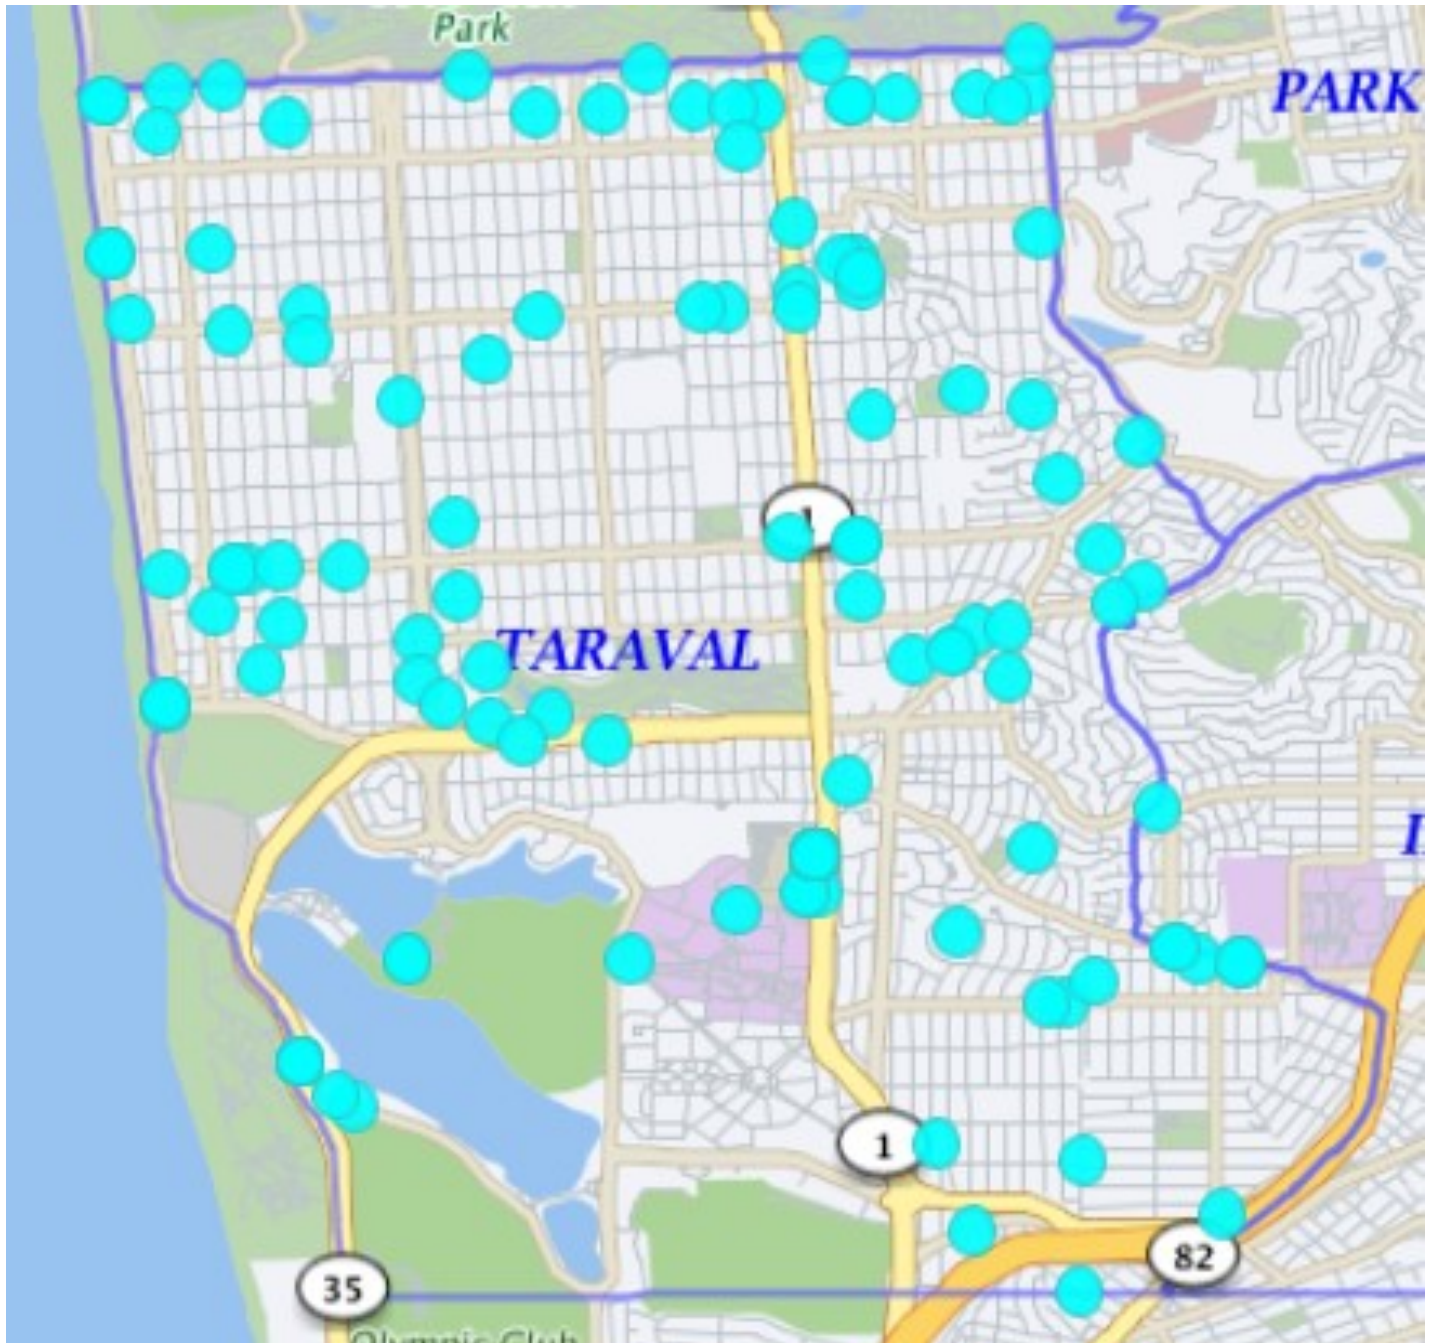

# TARAVAL STATION

## Auto Burglary 08/01/19 – 08/31/19

Auto Burglaries	167
-----------------	-----

If the dots does not add up to the number, there may be multiple incidents with the same address.

\*Note: The map accurately reflects the information available at the time of preparation. Numbers may or may not change as more information becomes available. *Production date 9/12/19 - 1030 hrs*