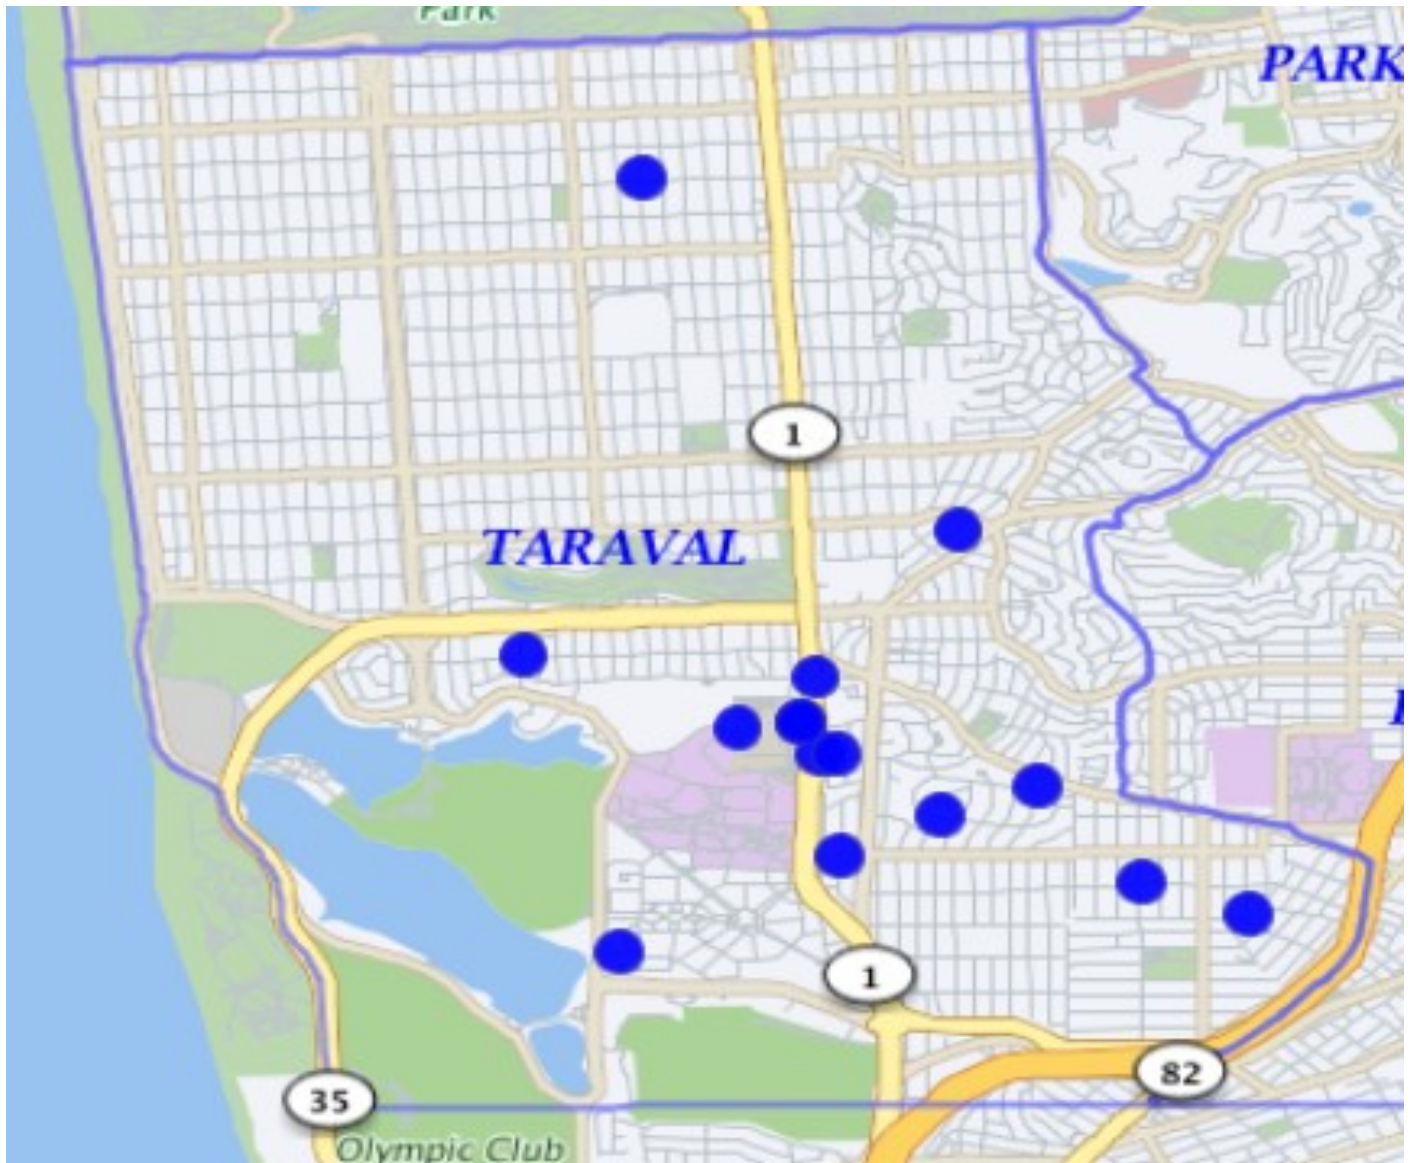

If the dots does not add up to the number, there may be multiple incidents with the same address.

*Note: The map accurately reflects the information available at the time of preparation. Numbers may or may not change as more information becomes available. *Production date 9/12/19 - 0900 hrs*