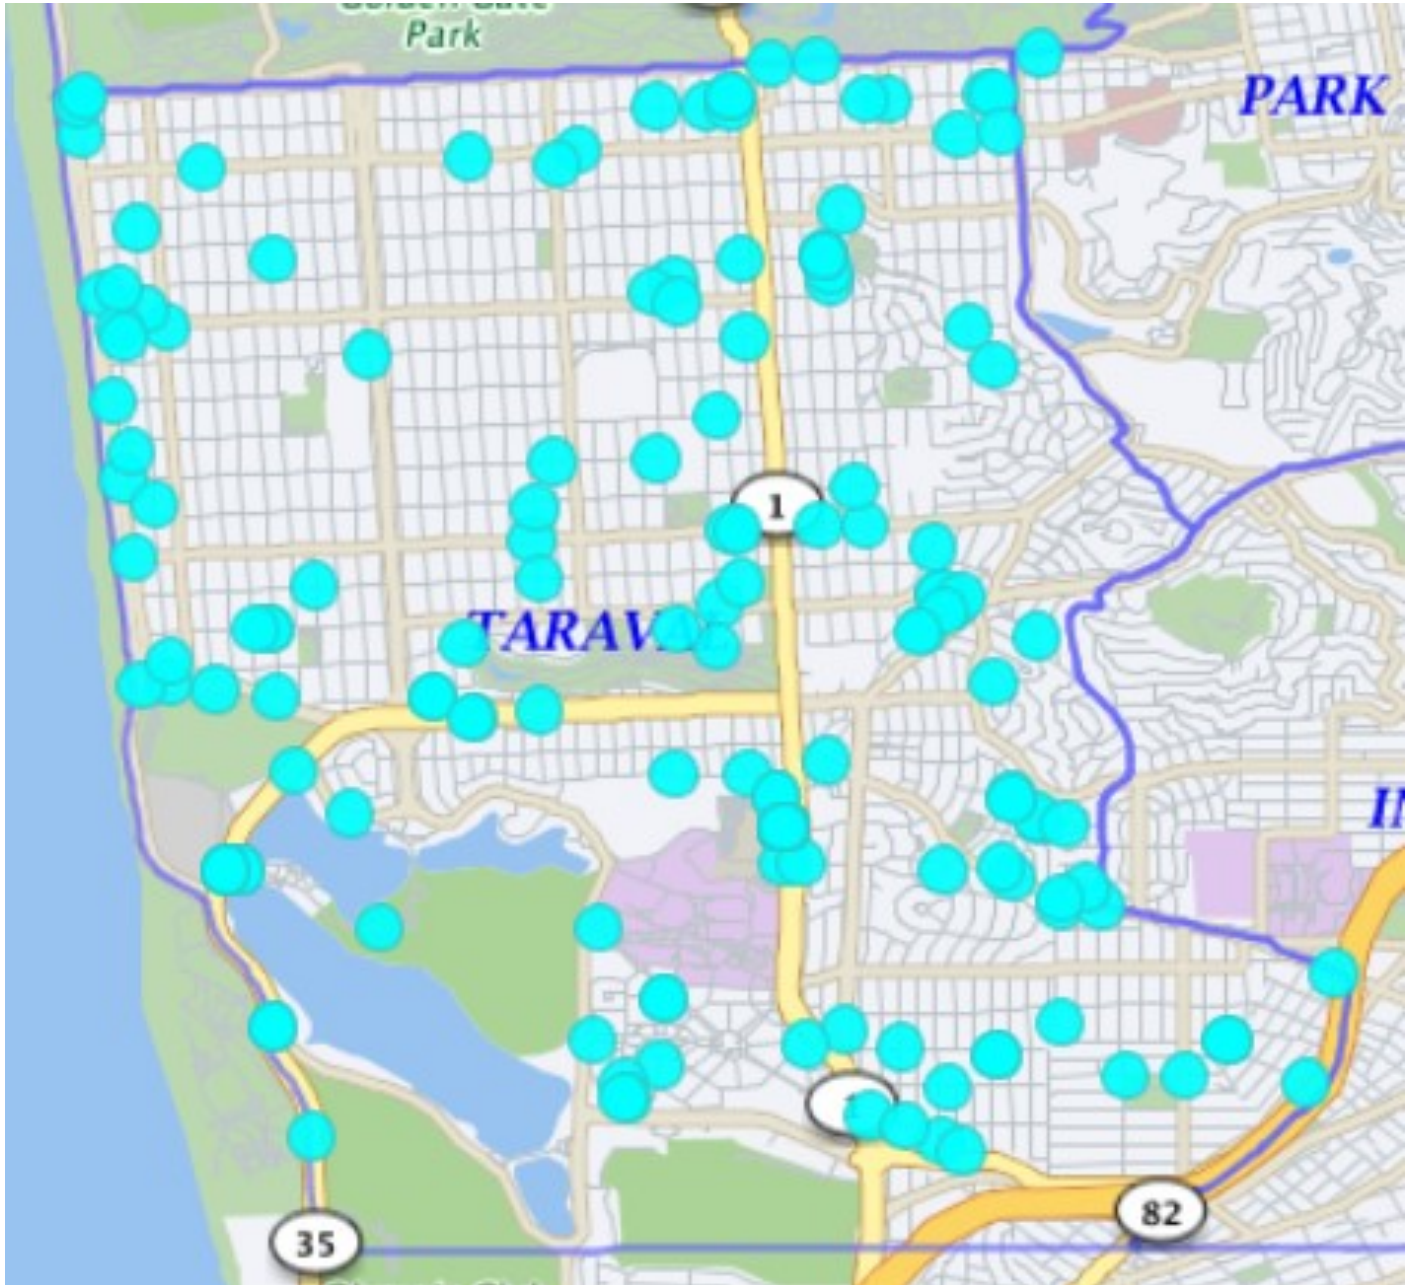

# TARAVAL STATION

## Auto Burglaries 09/01/19 – 09/30/19

Auto Burglaries	189
-----------------	-----

If the dots does not add up to the number, there may be multiple incidents with the same address.

\*Note: The map accurately reflects the information available at the time of preparation. Numbers may or may not change as more information becomes available. *Production date 10/24/19 - 0900 hrs*