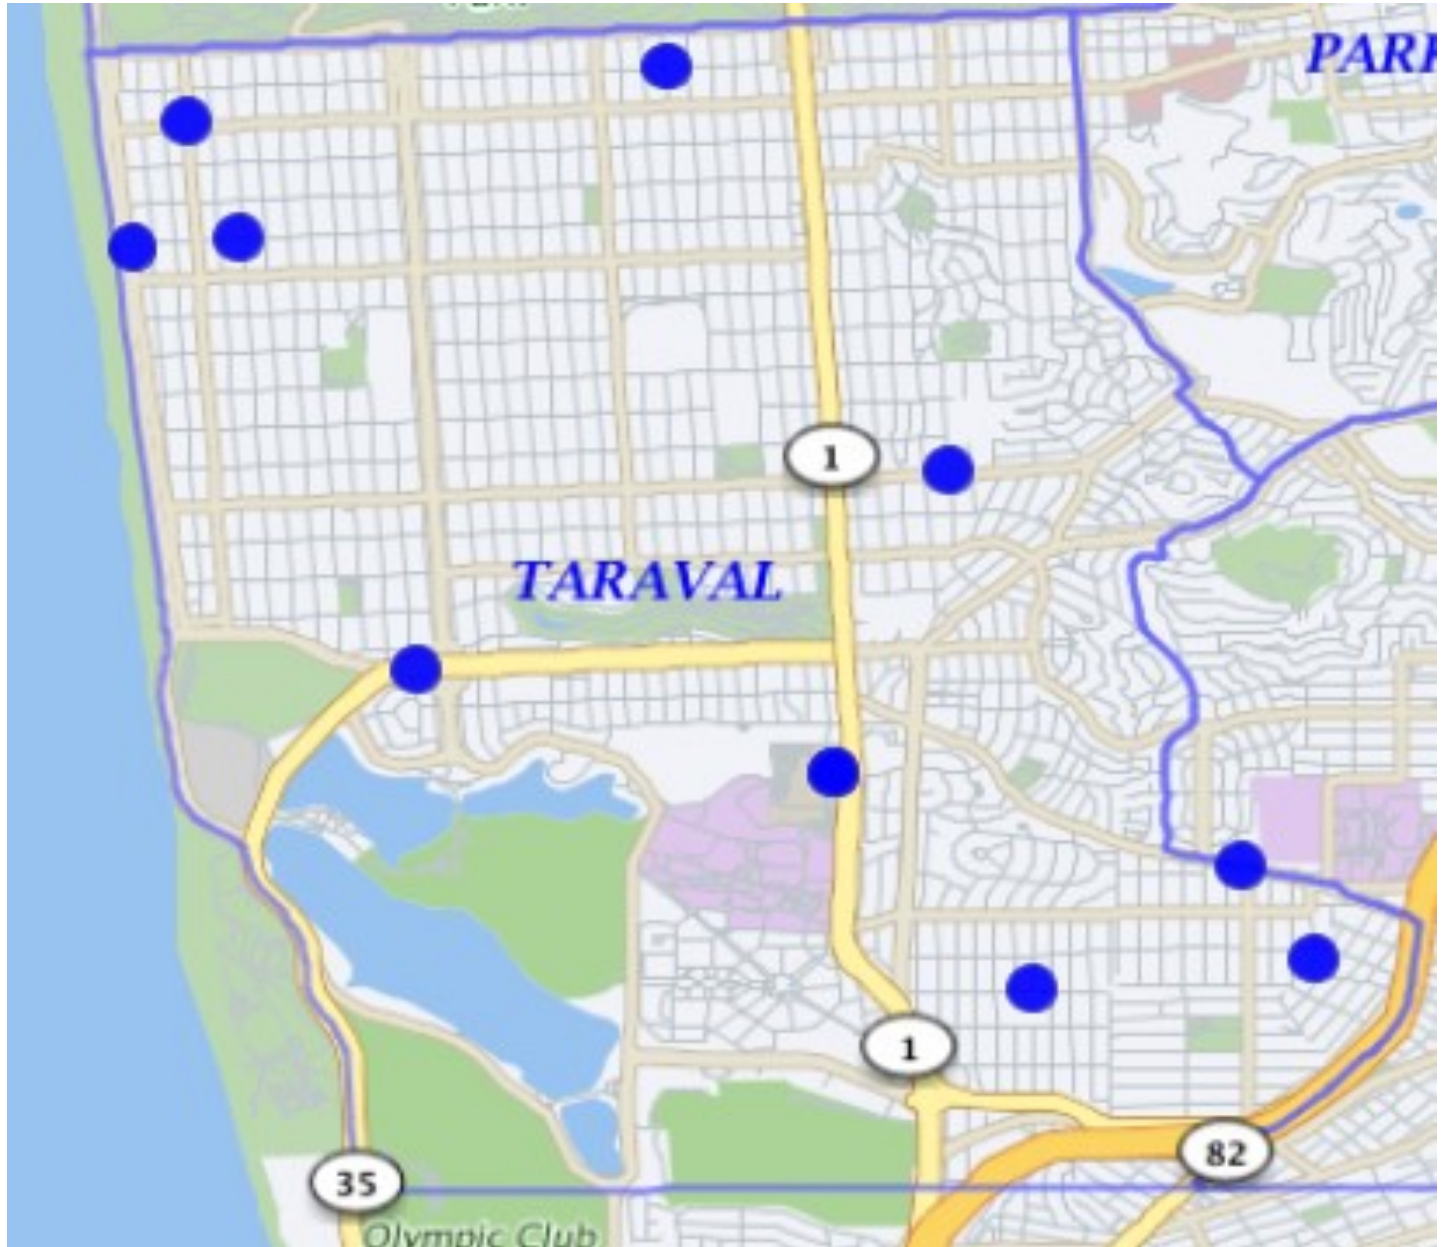

If the dots does not add up to the number, there may be multiple incidents with the same address.

*Note: The map accurately reflects the information available at the time of preparation. Numbers may or may not change as more information becomes available. *Production date 10/24/19 - 0900 hrs*