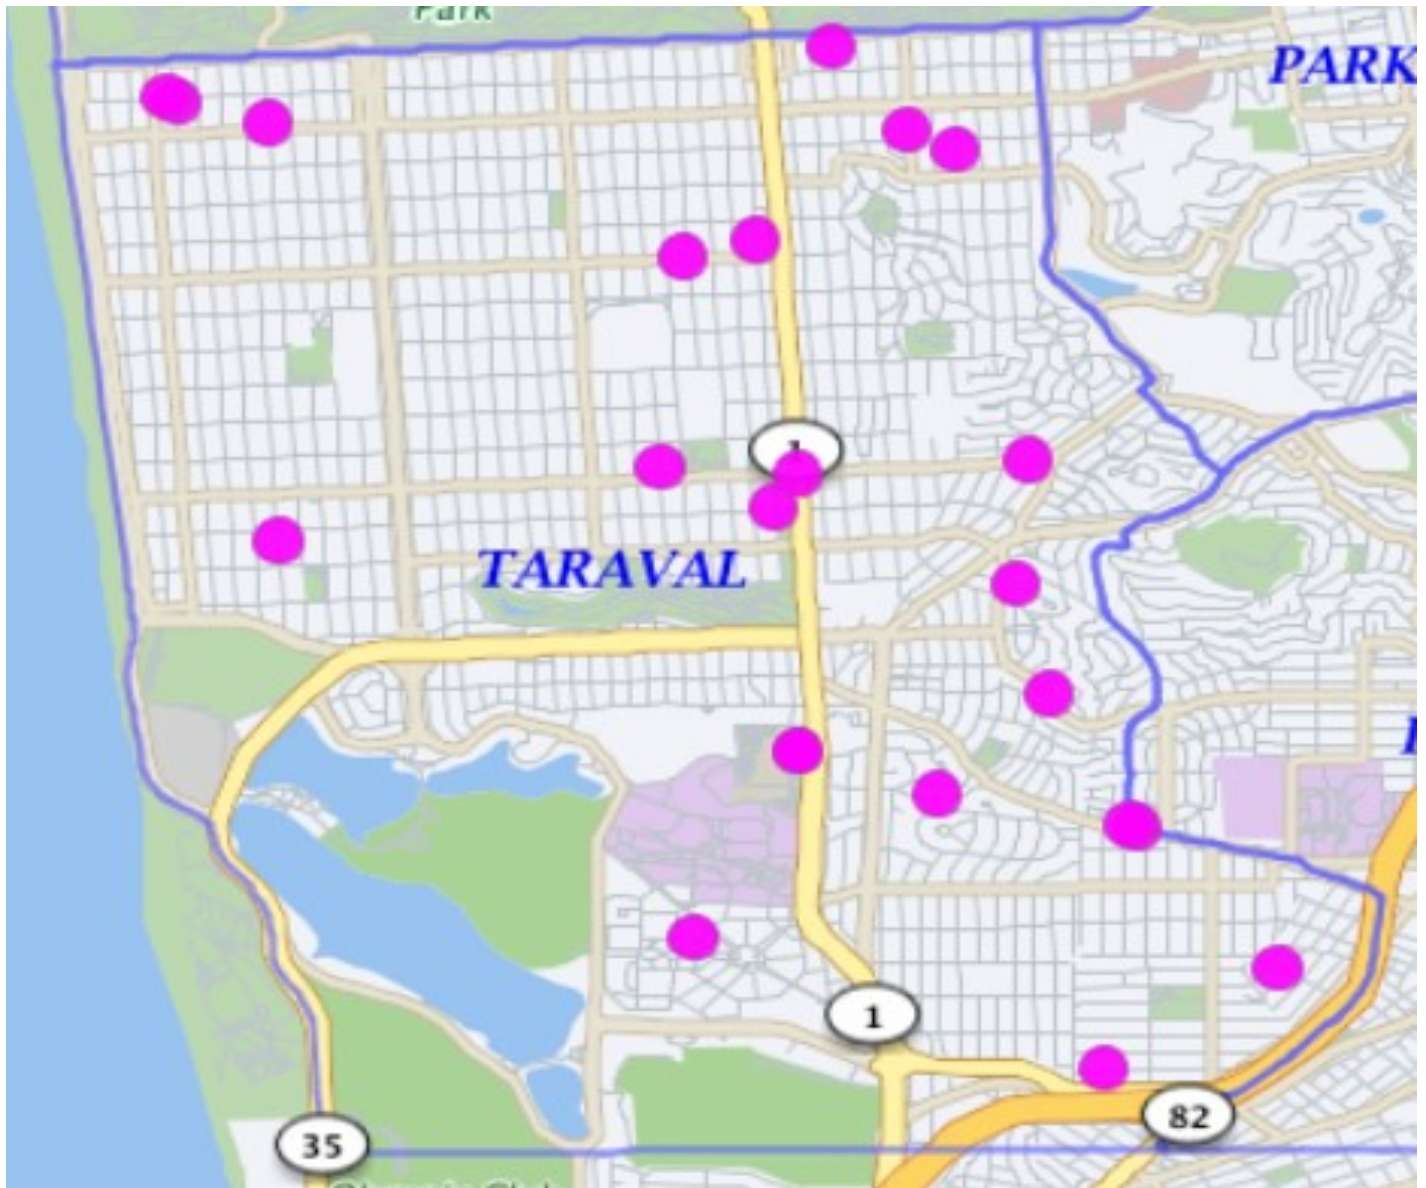

If the dots does not add up to the number, there may be multiple incidents with the same address.

*Note: The map accurately reflects the information available at the time of preparation. Numbers may or may not change as more information becomes available. *Production date 10/24/19 - 0900 hrs*