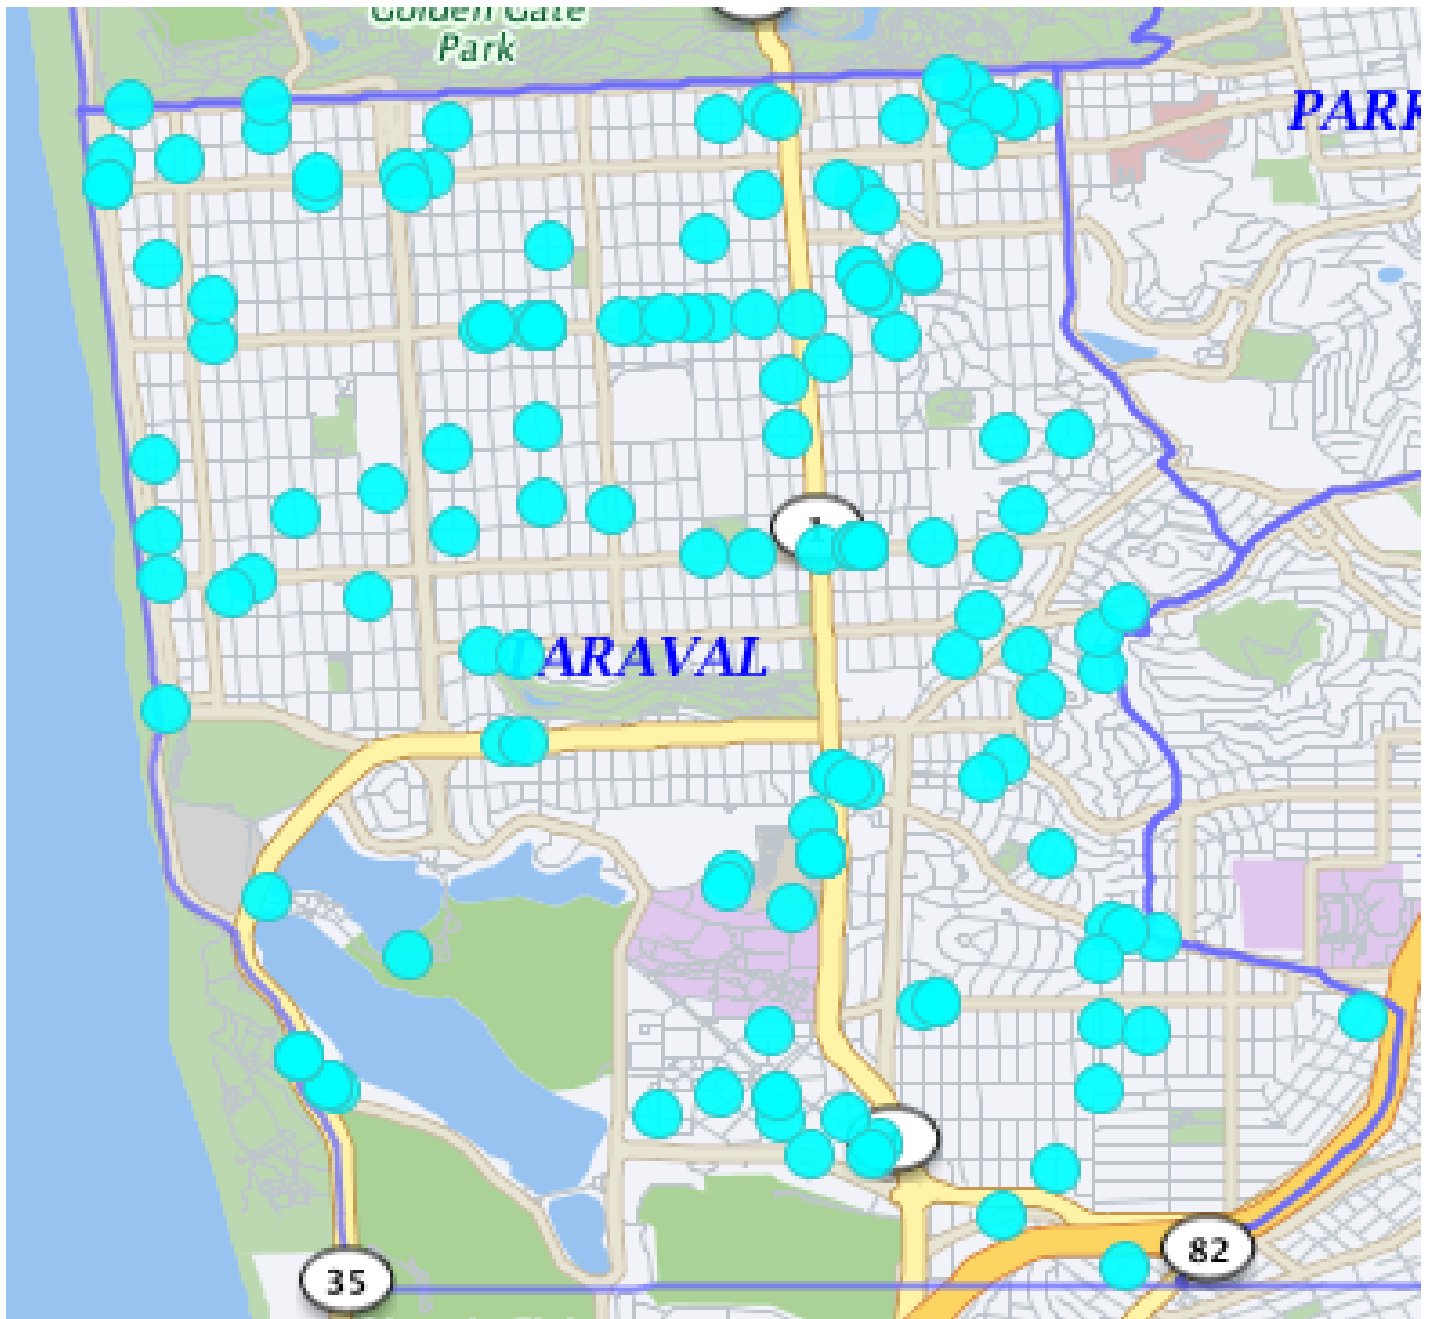

TARAVAL STATION

Auto Burglaries 12/01/19 – 12/31/19

Auto Burglaries	198
-----------------	-----

If the dots does not add up to the number, there may be multiple incidents with the same address.

*Note: The map accurately reflects the information available at the time of preparation. Numbers may or may not change as more information becomes available. *Production date 01/08/20 - 0900 hrs*

TARAVAL STATION

Commercial and Residential Burglaries

12/01/19 – 12/31/19

BURGLARY	Attempted Forcible Entry	1
	Forcible Entry	13
	Unlawful Entry - No force	14
		28

If the dots does not add up to the number, there may be multiple incidents with the same address.

*Note: The map accurately reflects the information available at the time of preparation. Numbers may or may not change as more information becomes available. *Production date 01/08/20 - 0900 hrs*

TARAVAL STATION

*Note: The map accurately reflects the information available at the time of preparation. Numbers may or may not change as more information becomes available. *Production date 01/08/19 - 0900 hrs*