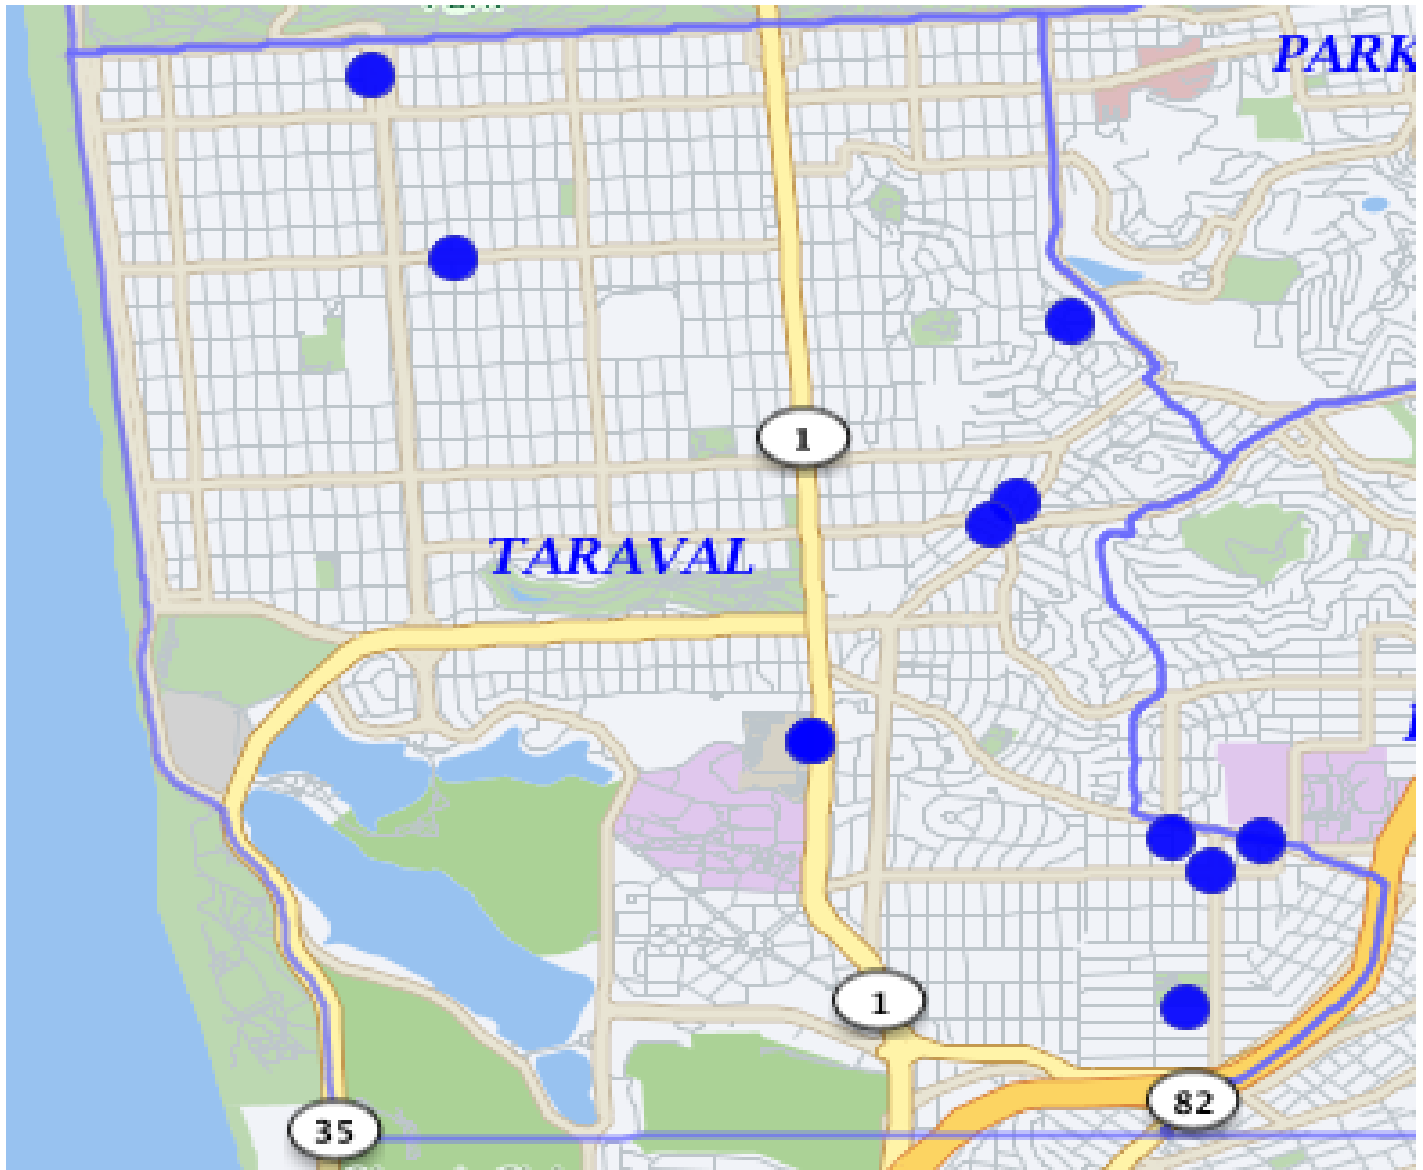

TARAVAL STATION

Auto Burglaries 12/01/19 – 12/31/19

Auto Burglaries	198
-----------------	-----

If the dots does not add up to the number, there may be multiple incidents with the same address.

*Note: The map accurately reflects the information available at the time of preparation. Numbers may or may not change as more information becomes available. *Production date 01/08/20 - 0900 hrs*

*Note: The map accurately reflects the information available at the time of preparation. Numbers may or may not change as more information becomes available. *Production date 01/08/20 - 0900 hrs*

TARAVAL STATION

Robbery 12/01/19 – 12/31/19

ROBBERY	Firearm	1
	Knife or Cutting Instrument	1
	Other Dangerous Weapon	0
	Strongarm (no weapon)	9
		11

If the dots does not add up to the number, there may be multiple incidents with the same address.

*Note: The map accurately reflects the information available at the time of preparation. Numbers may or may not change as more information becomes available. *Production date 01/08/19 - 0900 hrs*