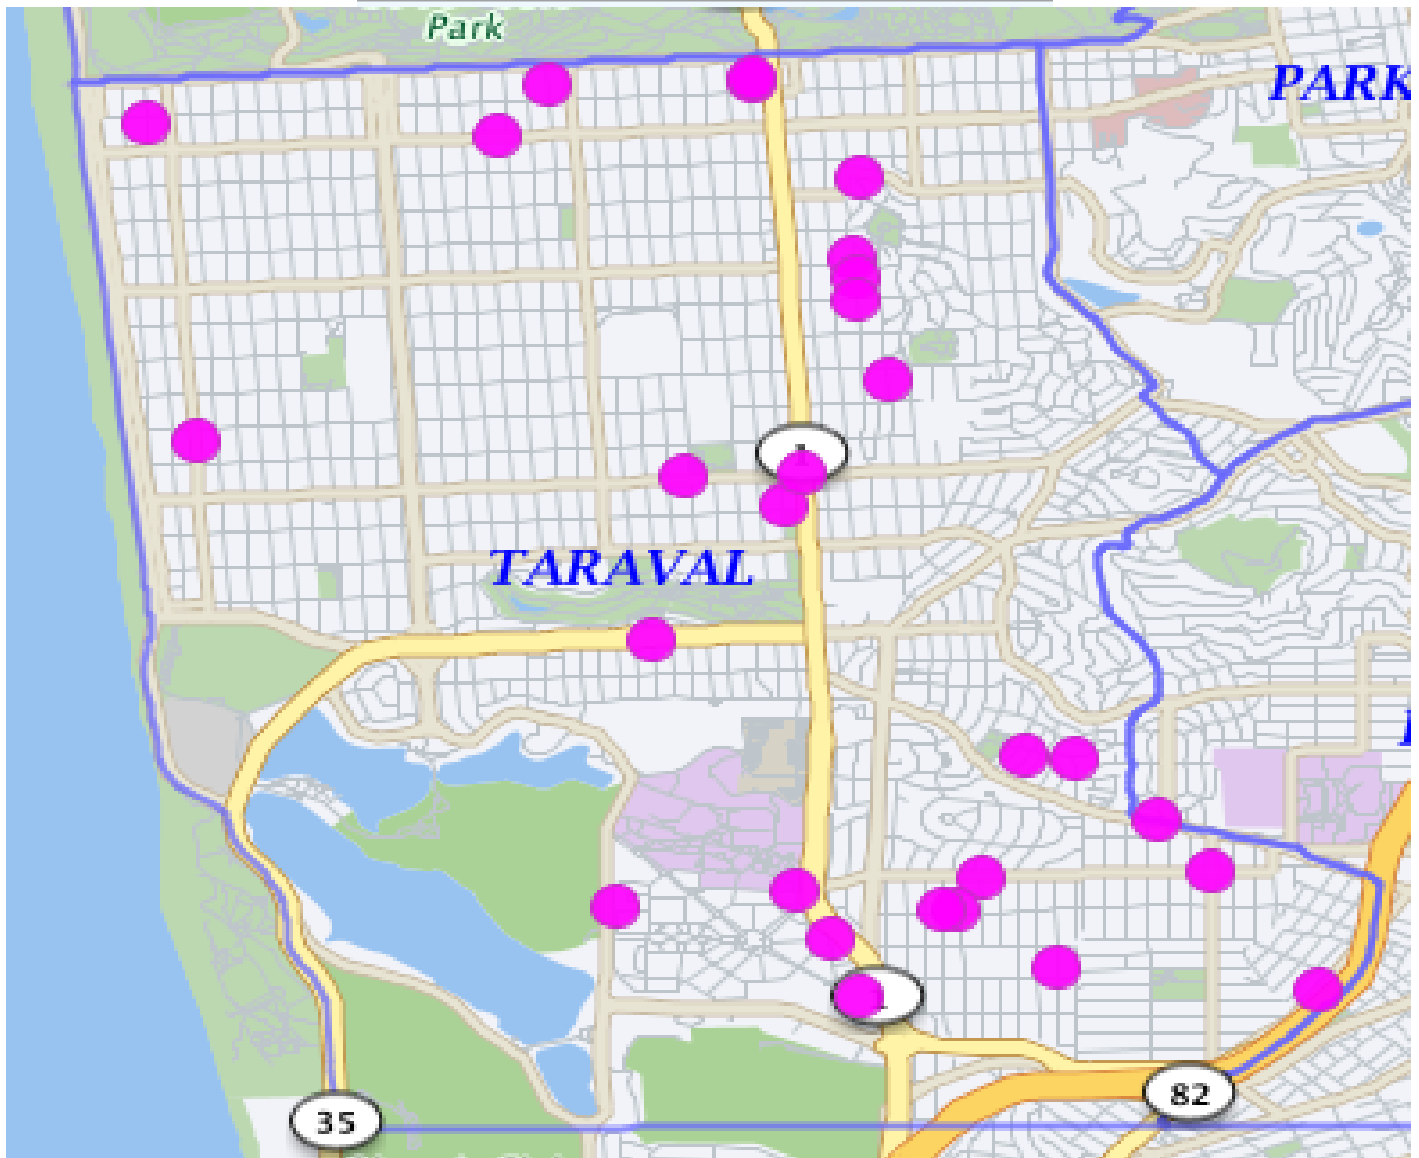

TARAVAL STATION

Auto Burglaries 12/01/19 – 12/31/19

Auto Burglaries	198
-----------------	-----

If the dots does not add up to the number, there may be multiple incidents with the same address.

*Note: The map accurately reflects the information available at the time of preparation. Numbers may or may not change as more information becomes available. *Production date 01/08/20 - 0900 hrs*

TARAVAL STATION

Commercial and Residential Burglaries

12/01/19 – 12/31/19

BURGLARY	Attempted Forcible Entry	1
	Forcible Entry	13
	Unlawful Entry - No force	14
		28

If the dots does not add up to the number, there may be multiple incidents with the same address.

*Note: The map accurately reflects the information available at the time of preparation. Numbers may or may not change as more information becomes available. *Production date 01/08/20 - 0900 hrs*

TARAVAL STATION

*Note: The map accurately reflects the information available at the time of preparation. Numbers may or may not change as more information becomes available. *Production date 01/08/19 - 0900 hrs*