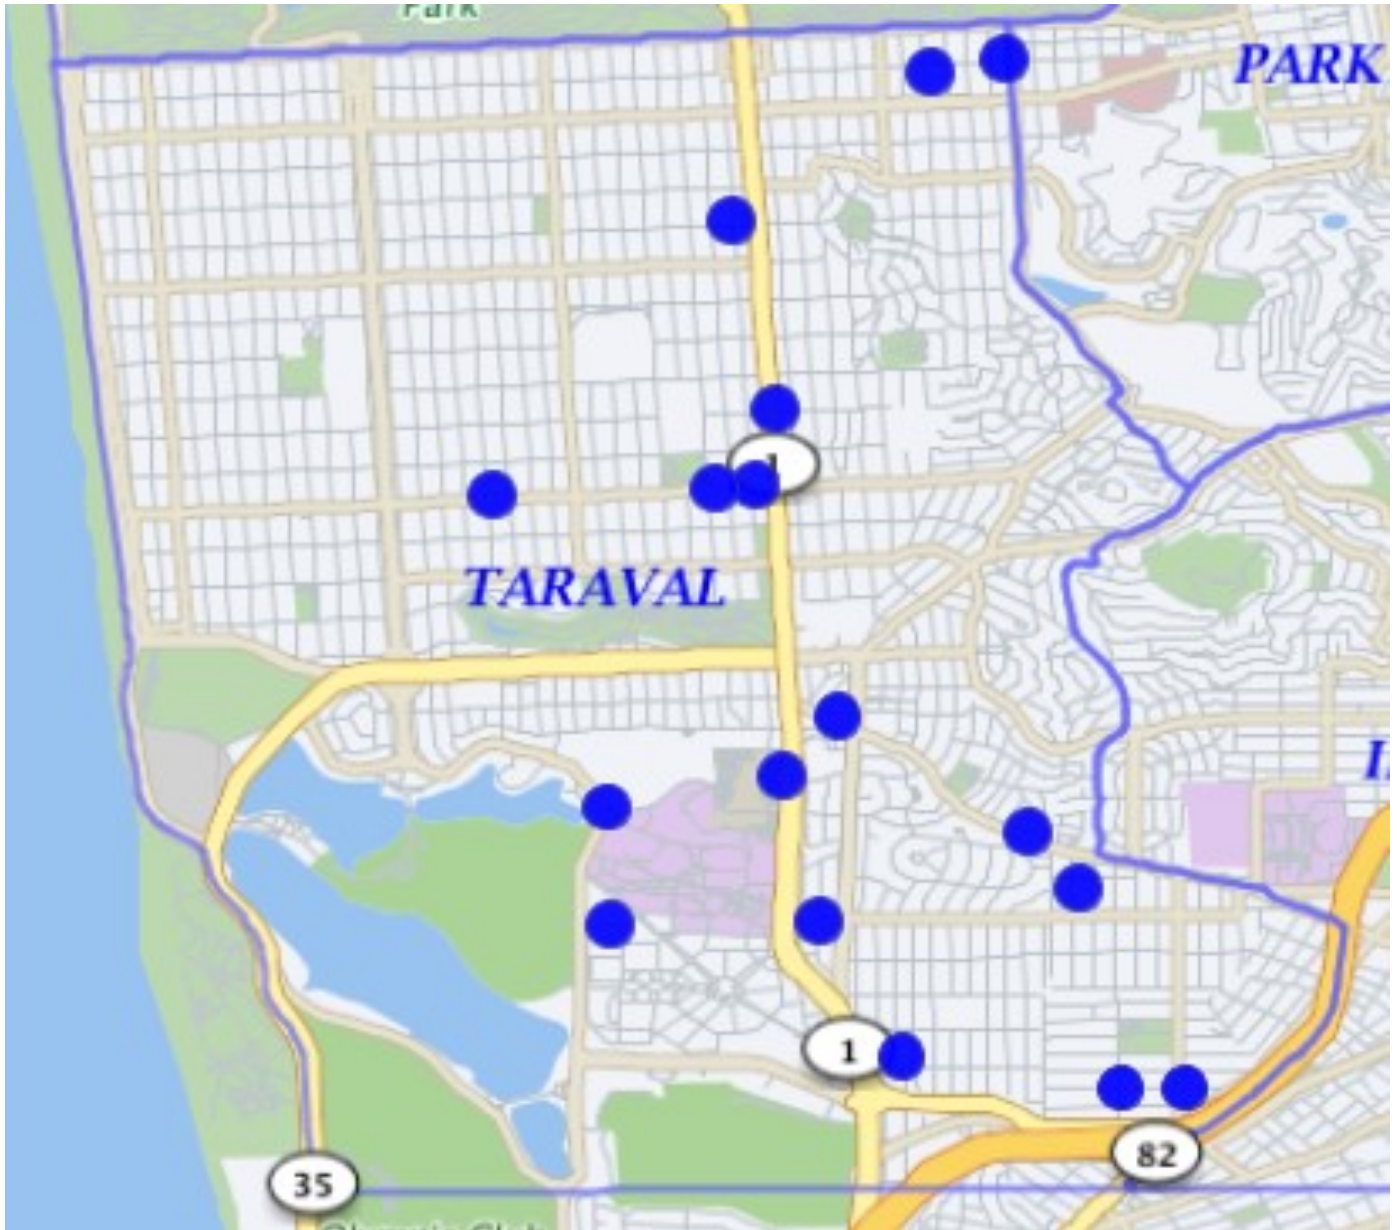

TARAVAL STATION

Auto Burglaries 11/01/19 – 11/30/19

Auto Burglaries	220
-----------------	-----

If the dots does not add up to the number, there may be multiple incidents with the same address.

*Note: The map accurately reflects the information available at the time of preparation. Numbers may or may not change as more information becomes available. *Production date 12/16/19 - 0900 hrs*

*Note: The map accurately reflects the information available at the time of preparation. Numbers may or may not change as more information becomes available. *Production date 12/17/19 - 0900 hrs*

TARAVAL STATION

Robbery 11/01/19 – 11/30/19

ROBBERY	Firearm	5
	Knife or Cutting Instrument	2
	Other Dangerous Weapon	0
	Strongarm (no weapon)	10
		17

If the dots does not add up to the number, there may be multiple incidents with the same address.

*Note: The map accurately reflects the information available at the time of preparation. Numbers may or may not change as more information becomes available. *Production date 12/17/19 - 0900 hrs*