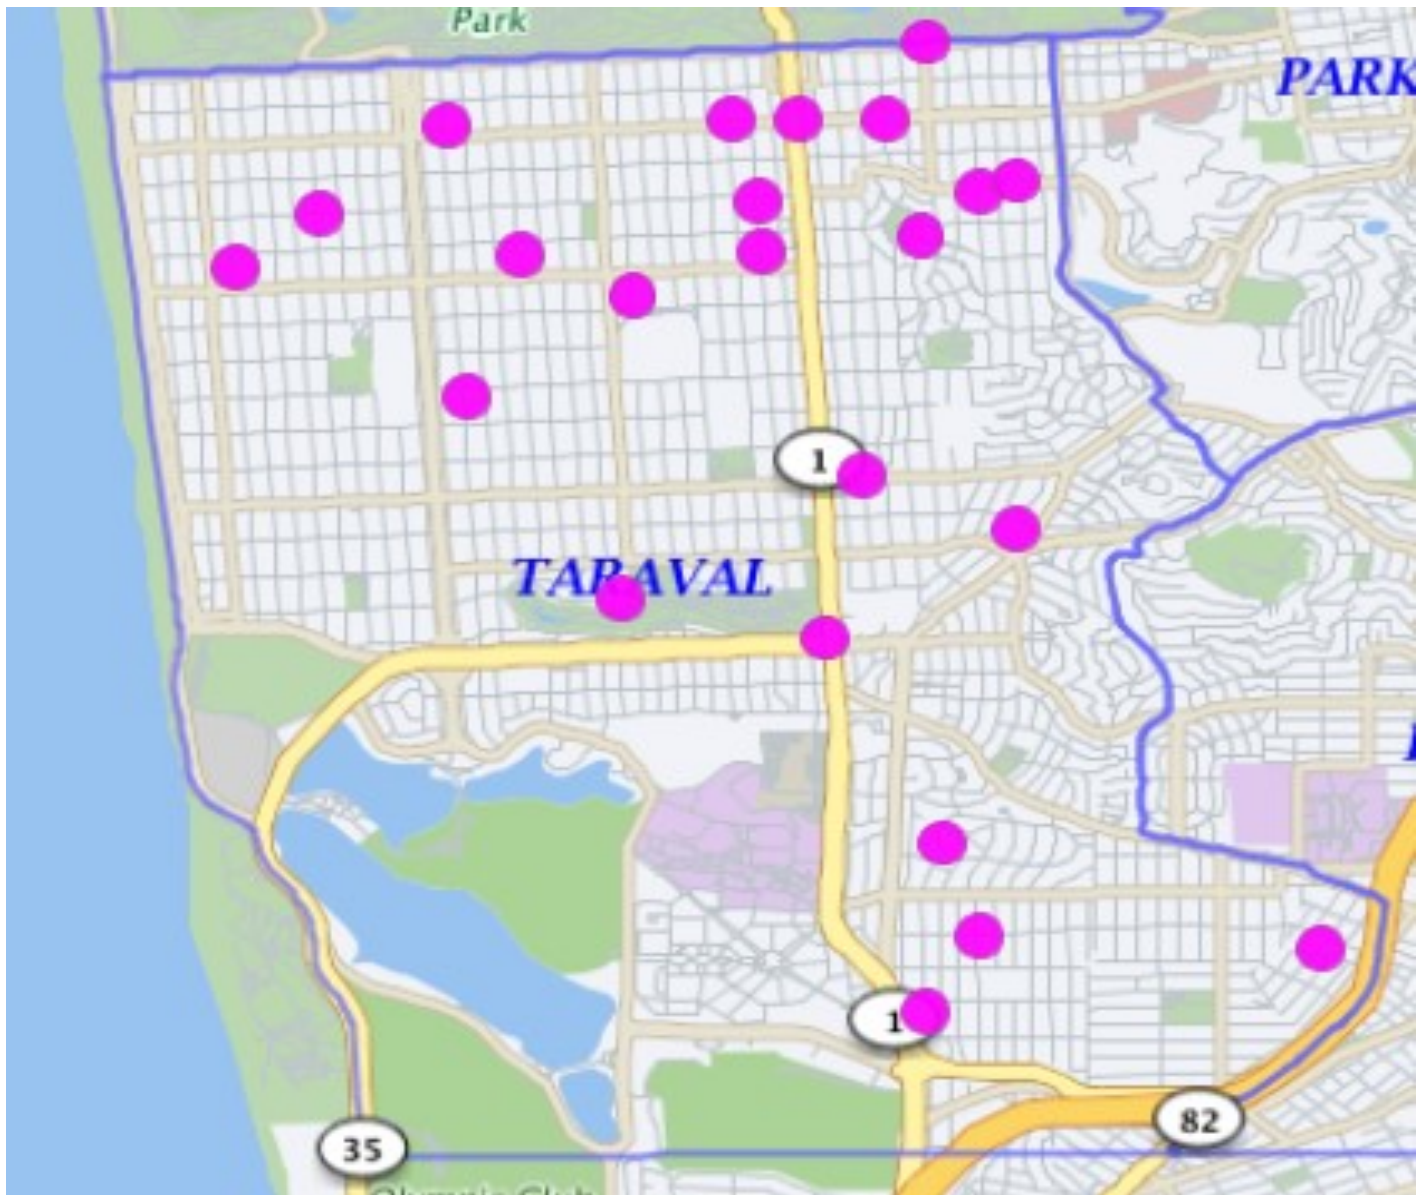

TARAVAL STATION

Auto Burglaries 11/01/19 – 11/30/19

Auto Burglaries	220
-----------------	-----

If the dots does not add up to the number, there may be multiple incidents with the same address.

*Note: The map accurately reflects the information available at the time of preparation. Numbers may or may not change as more information becomes available. *Production date 12/16/19 - 0900 hrs*

TARAVAL STATION

Commercial and Residential Burglaries

11/01/19 – 11/30/19

BURGLARY	Attempted Forcible Entry	2
	Forcible Entry	13
	Unlawful Entry - No force	8
		23

If the dots does not add up to the number, there may be multiple incidents with the same address.

*Note: The map accurately reflects the information available at the time of preparation. Numbers may or may not change as more information becomes available. *Production date 12/17/19 - 0900 hrs*

TARAVAL STATION

*Note: The map accurately reflects the information available at the time of preparation. Numbers may or may not change as more information becomes available. *Production date 12/17/19 - 0900 hrs*