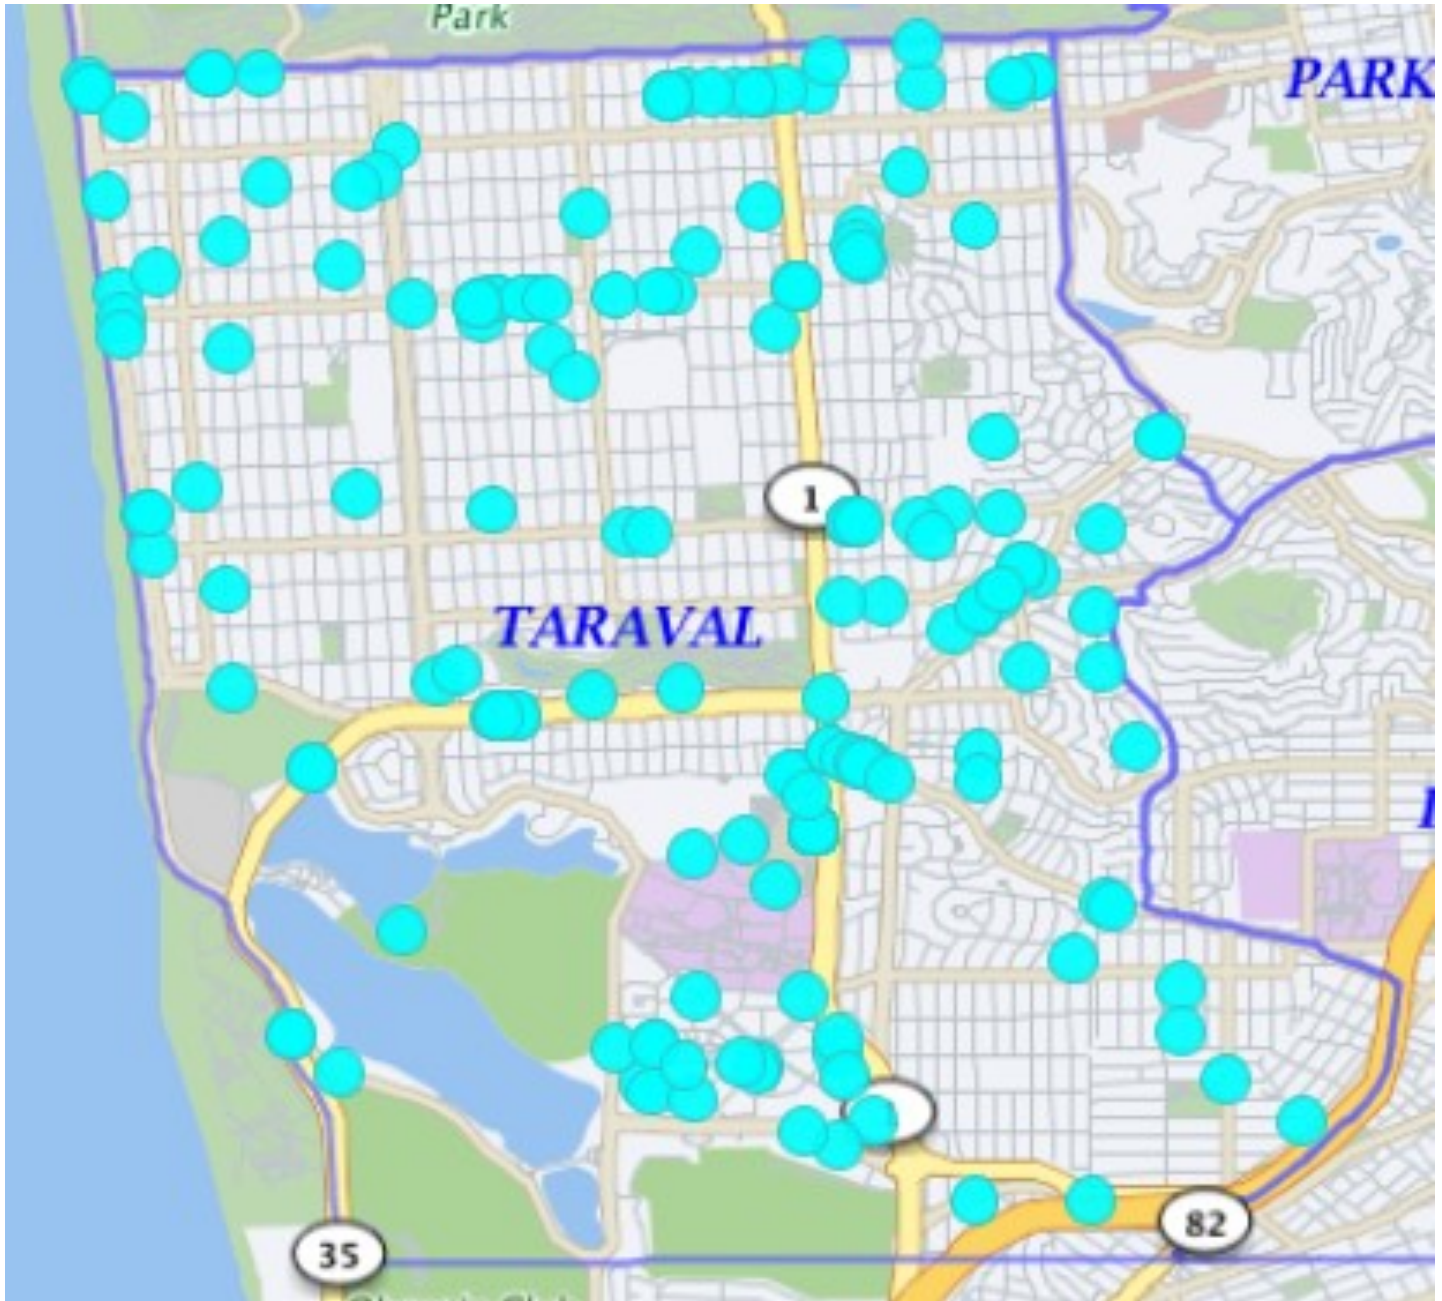

TARAVAL STATION

Auto Burglaries 11/01/19 – 11/30/19

Auto Burglaries	220
-----------------	-----

If the dots does not add up to the number, there may be multiple incidents with the same address.

*Note: The map accurately reflects the information available at the time of preparation. Numbers may or may not change as more information becomes available. *Production date 12/16/19 - 0900 hrs*

TARAVAL STATION

Commercial and Residential Burglaries

11/01/19 – 11/30/19

BURGLARY	Attempted Forcible Entry	2
	Forcible Entry	13
	Unlawful Entry - No force	8
		23

If the dots does not add up to the number, there may be multiple incidents with the same address.

*Note: The map accurately reflects the information available at the time of preparation. Numbers may or may not change as more information becomes available. *Production date 12/17/19 - 0900 hrs*

TARAVAL STATION

*Note: The map accurately reflects the information available at the time of preparation. Numbers may or may not change as more information becomes available. *Production date 12/17/19 - 0900 hrs*