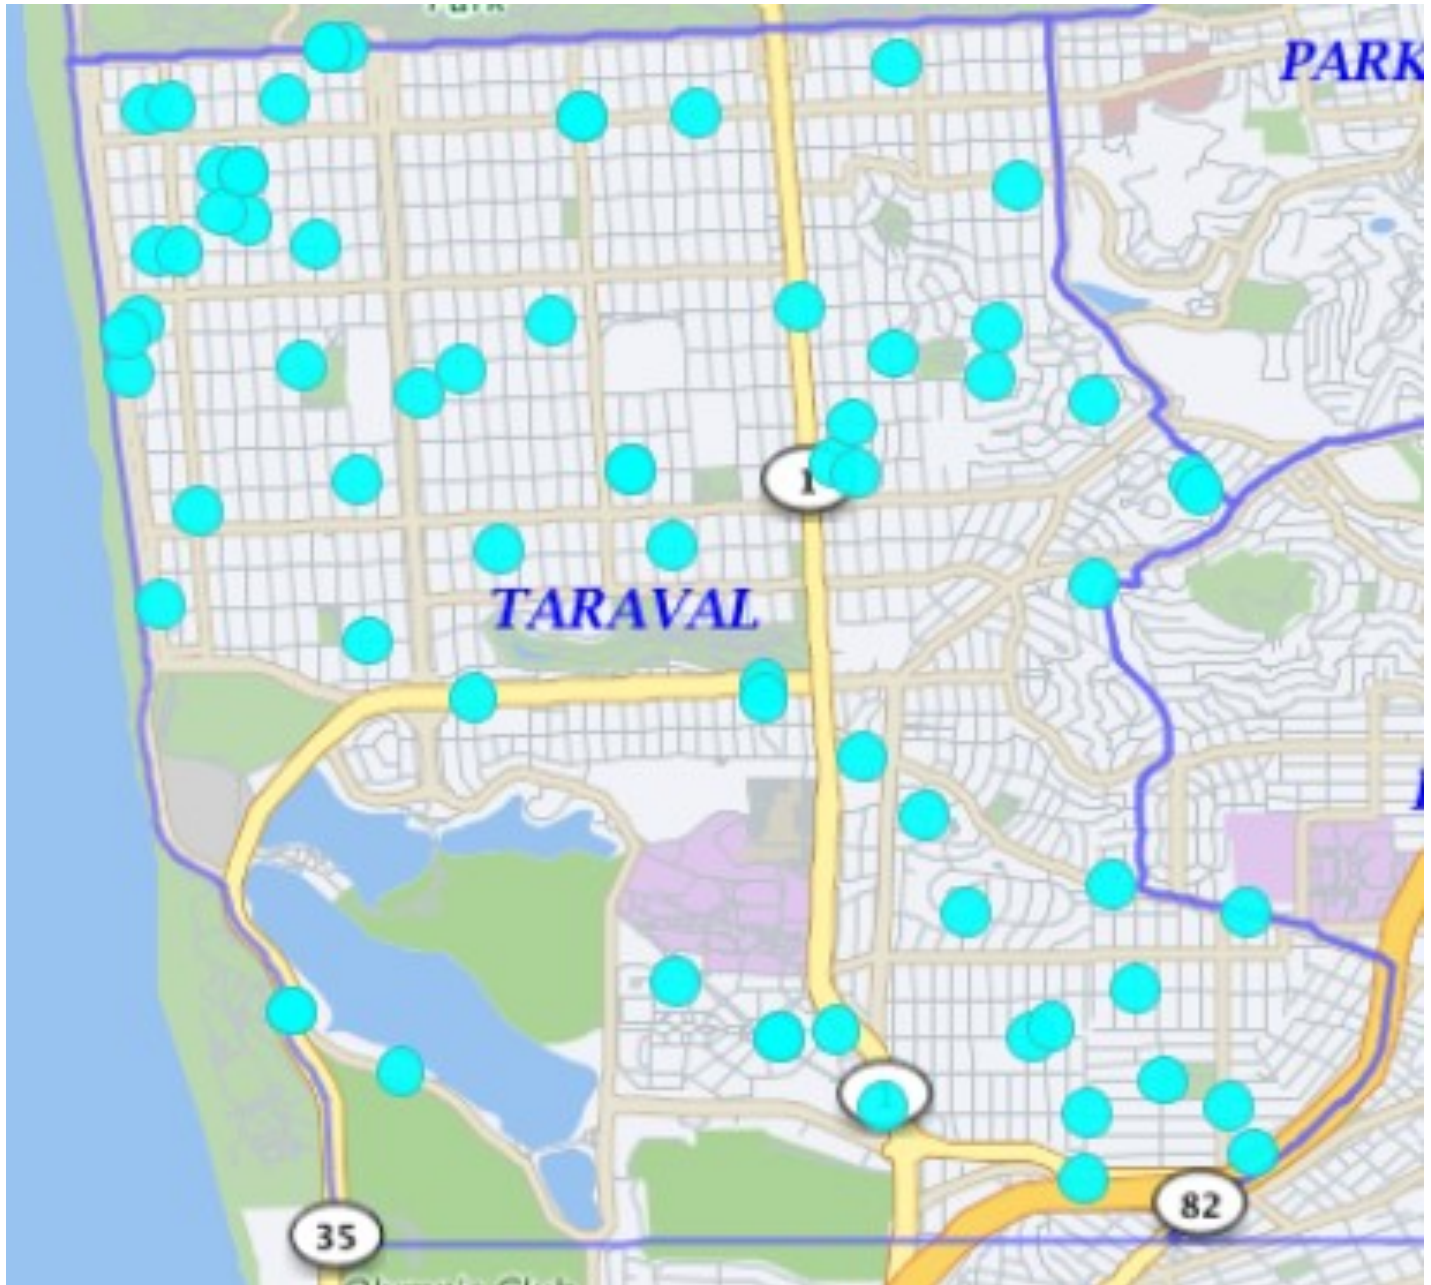

TARAVAL STATION

Auto Burglaries 04/01/20 – 04/30/20

Auto Burglaries	79
	79

If the dots does not add up to the number, there may be multiple incidents with the same address.

*Note: The map accurately reflects the information available at the time of preparation. Numbers may or may not change as more information becomes available. *Production date 05/11/20 - 0900 hrs*

TARAVAL STATION

Commercial and Residential Burglaries

04/01/20 – 04/30/20

BURGLARY	Attempted Forcible Entry	1
	Forcible Entry	17
	Unlawful Entry - No force	12
		30

If the dots does not add up to the number, there may be multiple incidents with the same address.

*Note: The map accurately reflects the information available at the time of preparation. Numbers may or may not change as more information becomes available. *Production date 05/11/20 - 0900 hrs*

TARAVAL STATION

*Note: The map accurately reflects the information available at the time of preparation. Numbers may or may not change as more information becomes available. *Production date 05/11/19 - 0900 hrs*