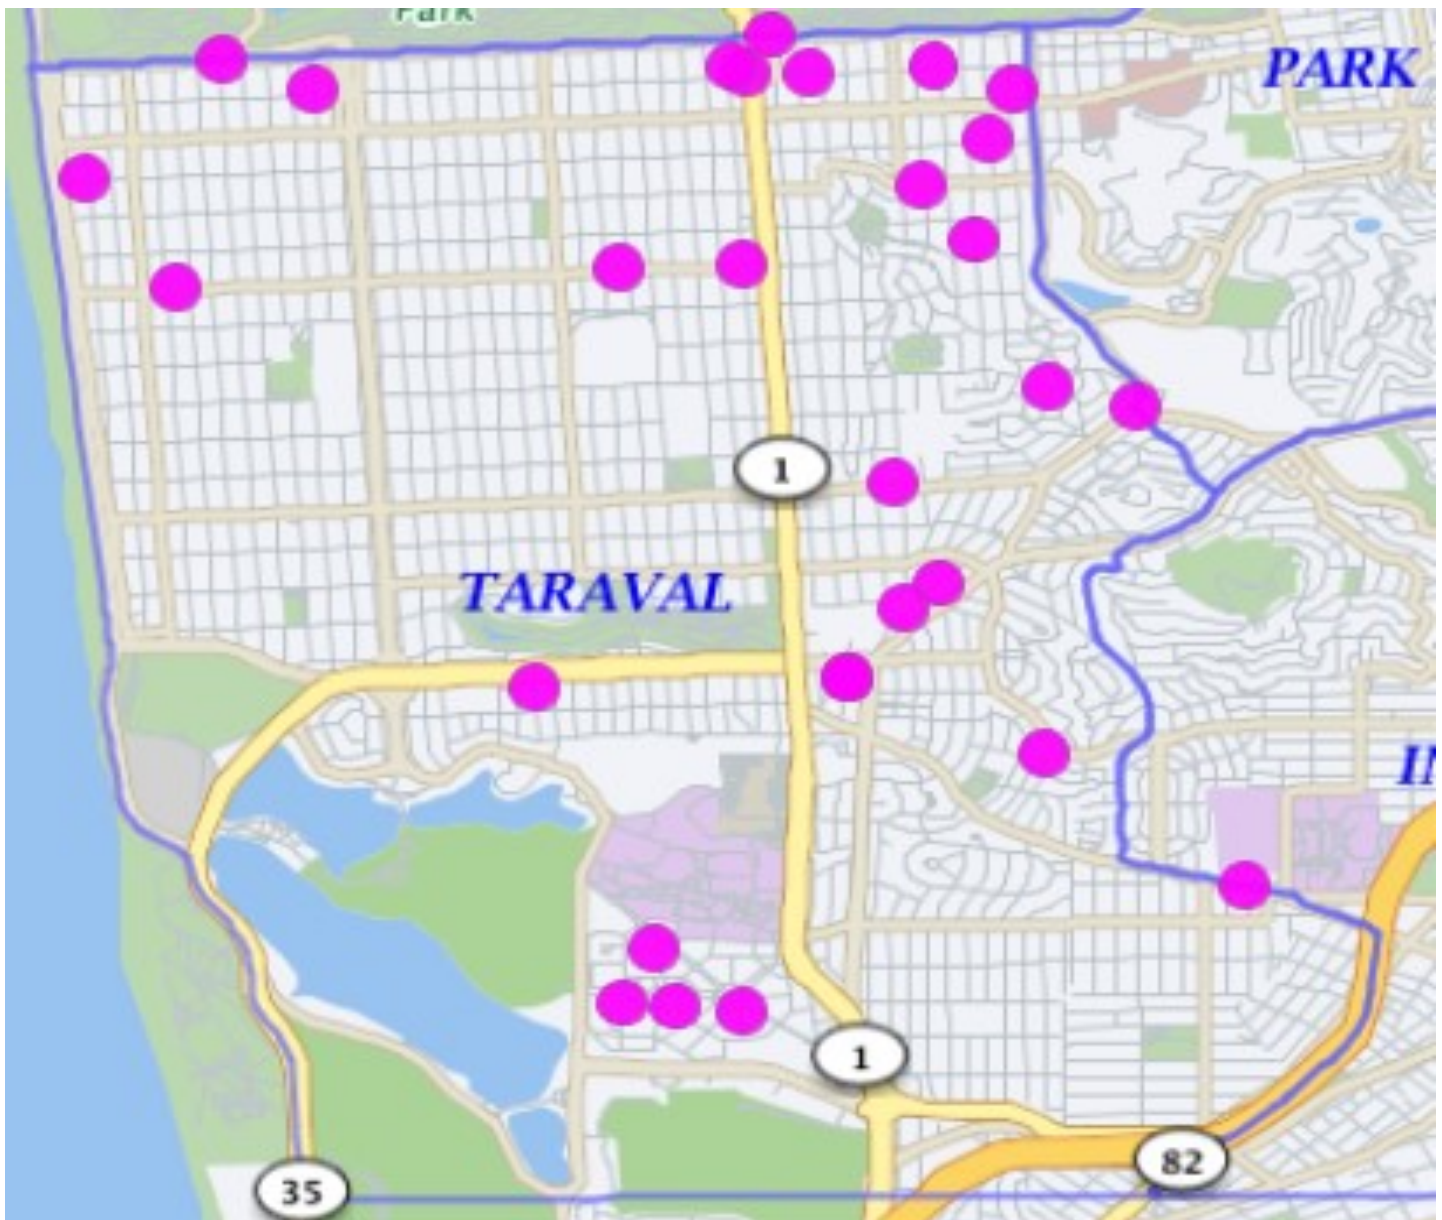

TARAVAL STATION

Auto Burglaries 04/01/20 – 04/30/20

Auto Burglaries	79
	79

If the dots does not add up to the number, there may be multiple incidents with the same address.

*Note: The map accurately reflects the information available at the time of preparation. Numbers may or may not change as more information becomes available. *Production date 05/11/20 - 0900 hrs*

TARAVAL STATION

Commercial and Residential Burglaries

04/01/20 – 04/30/20

BURGLARY	Attempted Forcible Entry	1
	Forcible Entry	17
	Unlawful Entry - No force	12
		30

If the dots does not add up to the number, there may be multiple incidents with the same address.

*Note: The map accurately reflects the information available at the time of preparation. Numbers may or may not change as more information becomes available. *Production date 05/11/20 - 0900 hrs*

TARAVAL STATION

*Note: The map accurately reflects the information available at the time of preparation. Numbers may or may not change as more information becomes available. *Production date 05/11/19 - 0900 hrs*