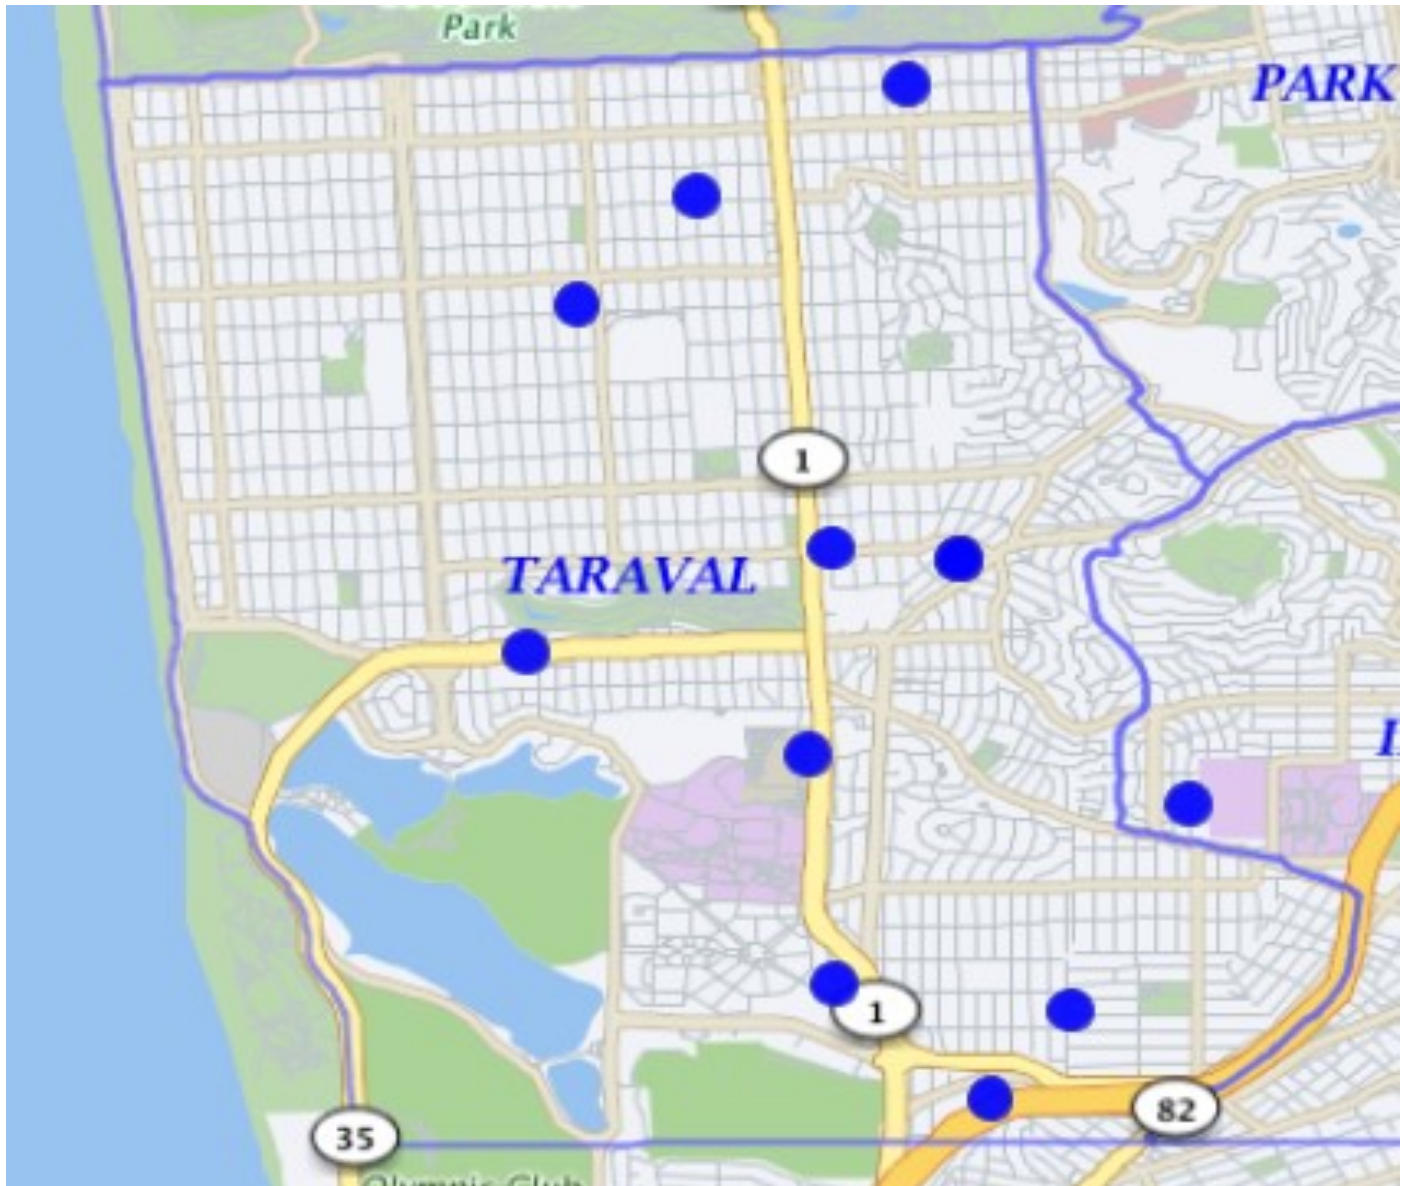

TARAVAL STATION

Auto Burglaries 05/01/20 – 05/31/20

Auto Burglaries	112
	112

If the dots does not add up to the number, there may be multiple incidents with the same address.

*Note: The map accurately reflects the information available at the time of preparation. Numbers may or may not change as more information becomes available. *Production date 06/09/20 - 0900 hrs*

*Note: The map accurately reflects the information available at the time of preparation. Numbers may or may not change as more information becomes available. *Production date 06/09/20 - 0900 hrs*

TARAVAL STATION

Robbery 05/01/20 – 05/31/20

ROBBERY	Firearm	2
	Knife or Cutting Instrument	1
	Other Dangerous Weapon	1
	Strongarm (no weapon)	8
		12

If the dots does not add up to the number, there may be multiple incidents with the same address.

*Note: The map accurately reflects the information available at the time of preparation. Numbers may or may not change as more information becomes available. *Production date 06/09/19 - 0900 hrs*

TARAVAL STATION