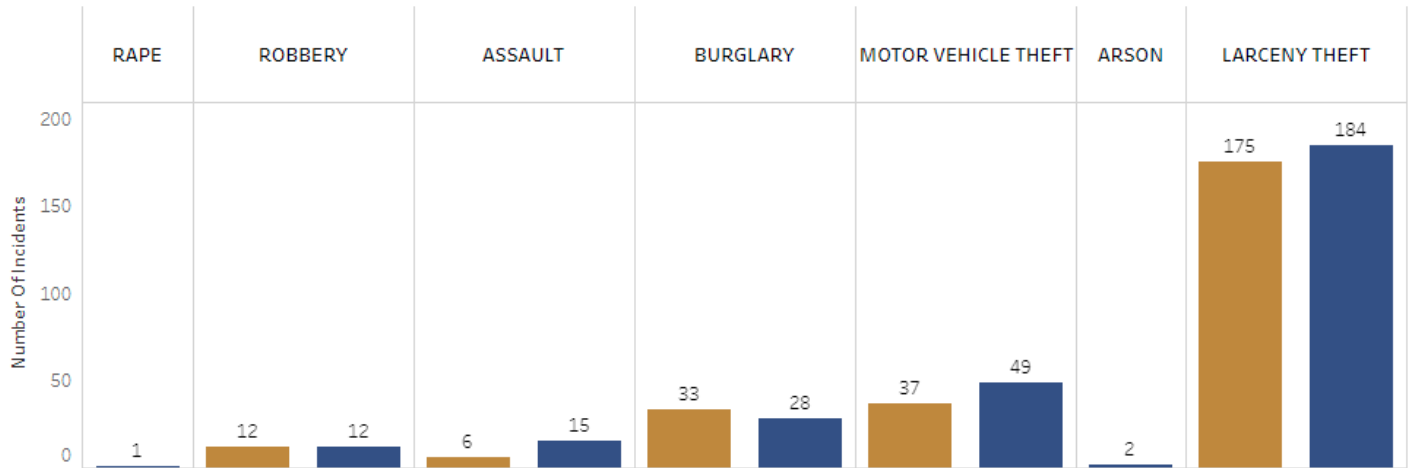

Crime

Taraval
5/1/2020 - 5/31/2020

■ Current Period Selected
■ Same Prior Period Selected Prior Year

Crime	Current Period Selected	Same Prior Period Selected Prior Year	% Increase or % Decrease in Crime
RAPE		1	-100.0%
ROBBERY	12	12	0.0%
ASSAULT	6	15	-60.0%
BURGLARY	33	28	17.9%
MOTOR VEHICLE THEFT	37	49	-24.5%
ARSON		2	-100.0%
LARCENY THEFT	175	184	-4.9%
TOTAL	263	291	-9.6%