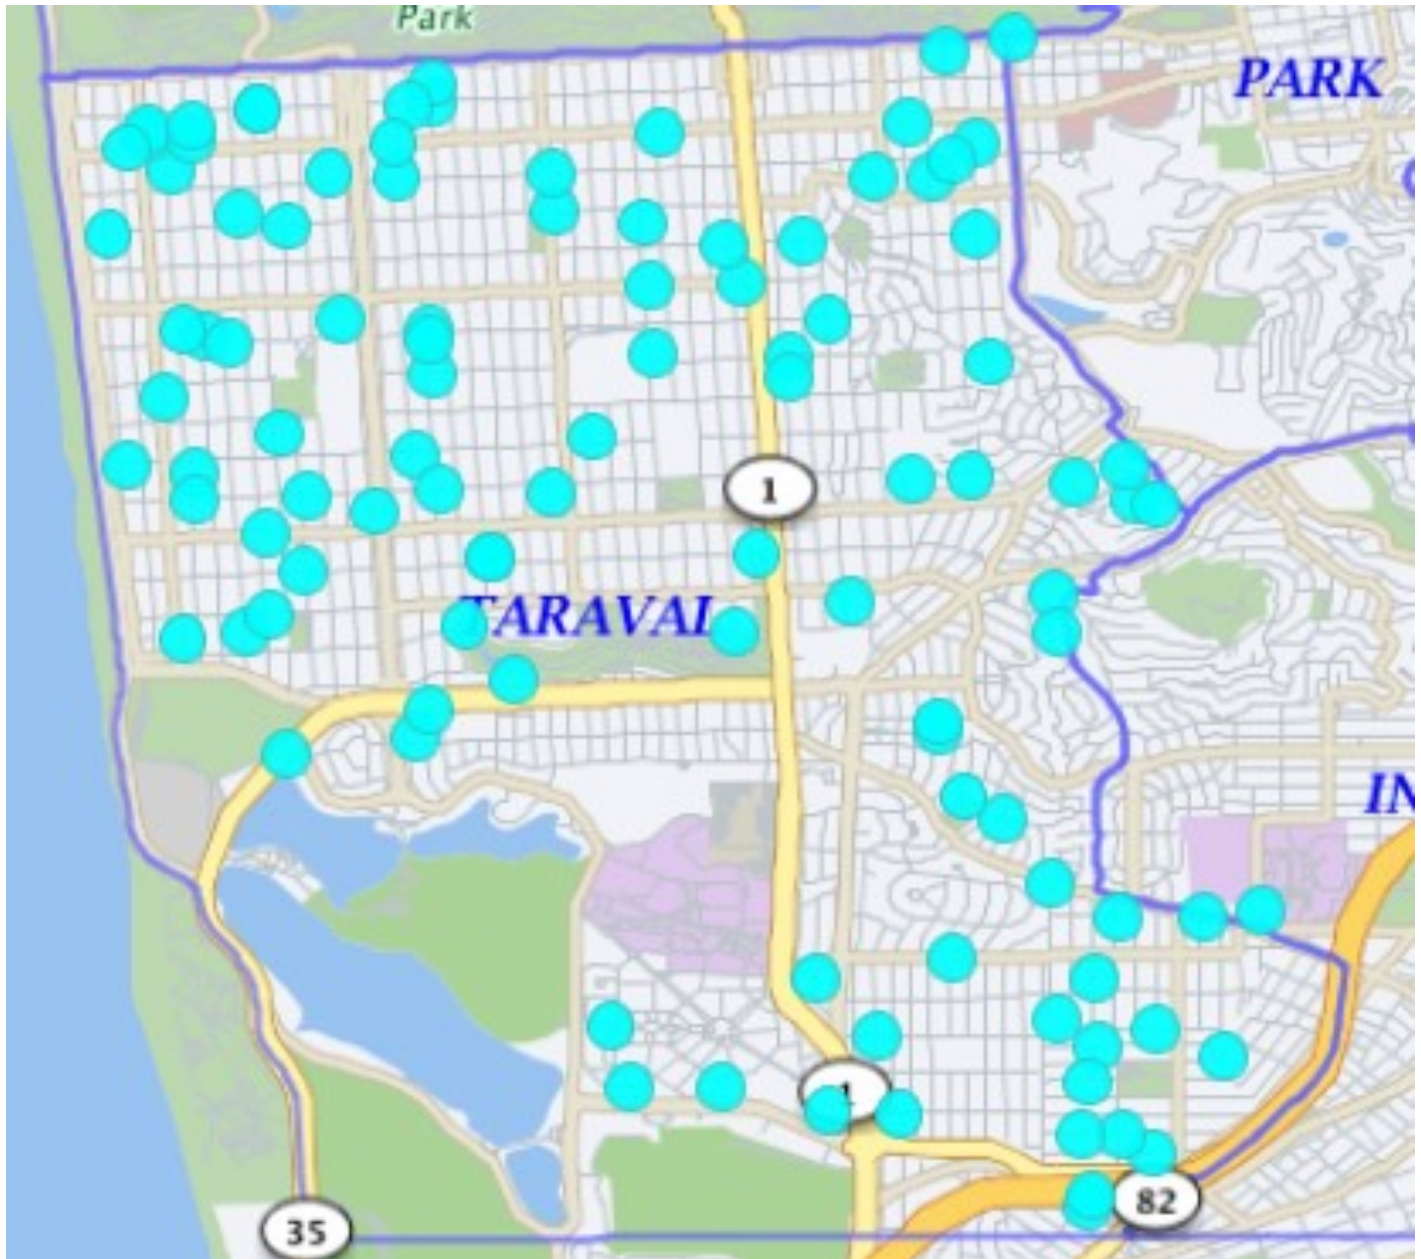

TARAVAL STATION

Auto Burglaries 05/01/20 – 05/31/20

Auto Burglaries	112
	112

If the dots does not add up to the number, there may be multiple incidents with the same address.

*Note: The map accurately reflects the information available at the time of preparation. Numbers may or may not change as more information becomes available. *Production date 06/09/20 - 0900 hrs*

TARAVAL STATION

Commercial and Residential Burglaries

05/01/20 – 05/31/20

BURGLARY	Attempted Forcible Entry	1
	Forcible Entry	17
	Unlawful Entry - No force	15
		33

If the dots does not add up to the number, there may be multiple incidents with the same address.

*Note: The map accurately reflects the information available at the time of preparation. Numbers may or may not change as more information becomes available. *Production date 06/09/19 - 0900 hrs*

TARAVAL STATION

Crime

Taraval
5/1/2020 - 5/31/2020

■ Current Period Selected
■ Same Prior Period Selected Prior Year

Crime	Current Period Selected	Same Prior Period Selected Prior Year	% Increase or % Decrease in Crime
RAPE		1	-100.0%
ROBBERY	12	12	0.0%
ASSAULT	6	15	-60.0%
BURGLARY	33	28	17.9%
MOTOR VEHICLE THEFT	37	49	-24.5%
ARSON		2	-100.0%
LARCENY THEFT	175	184	-4.9%
TOTAL	263	291	-9.6%