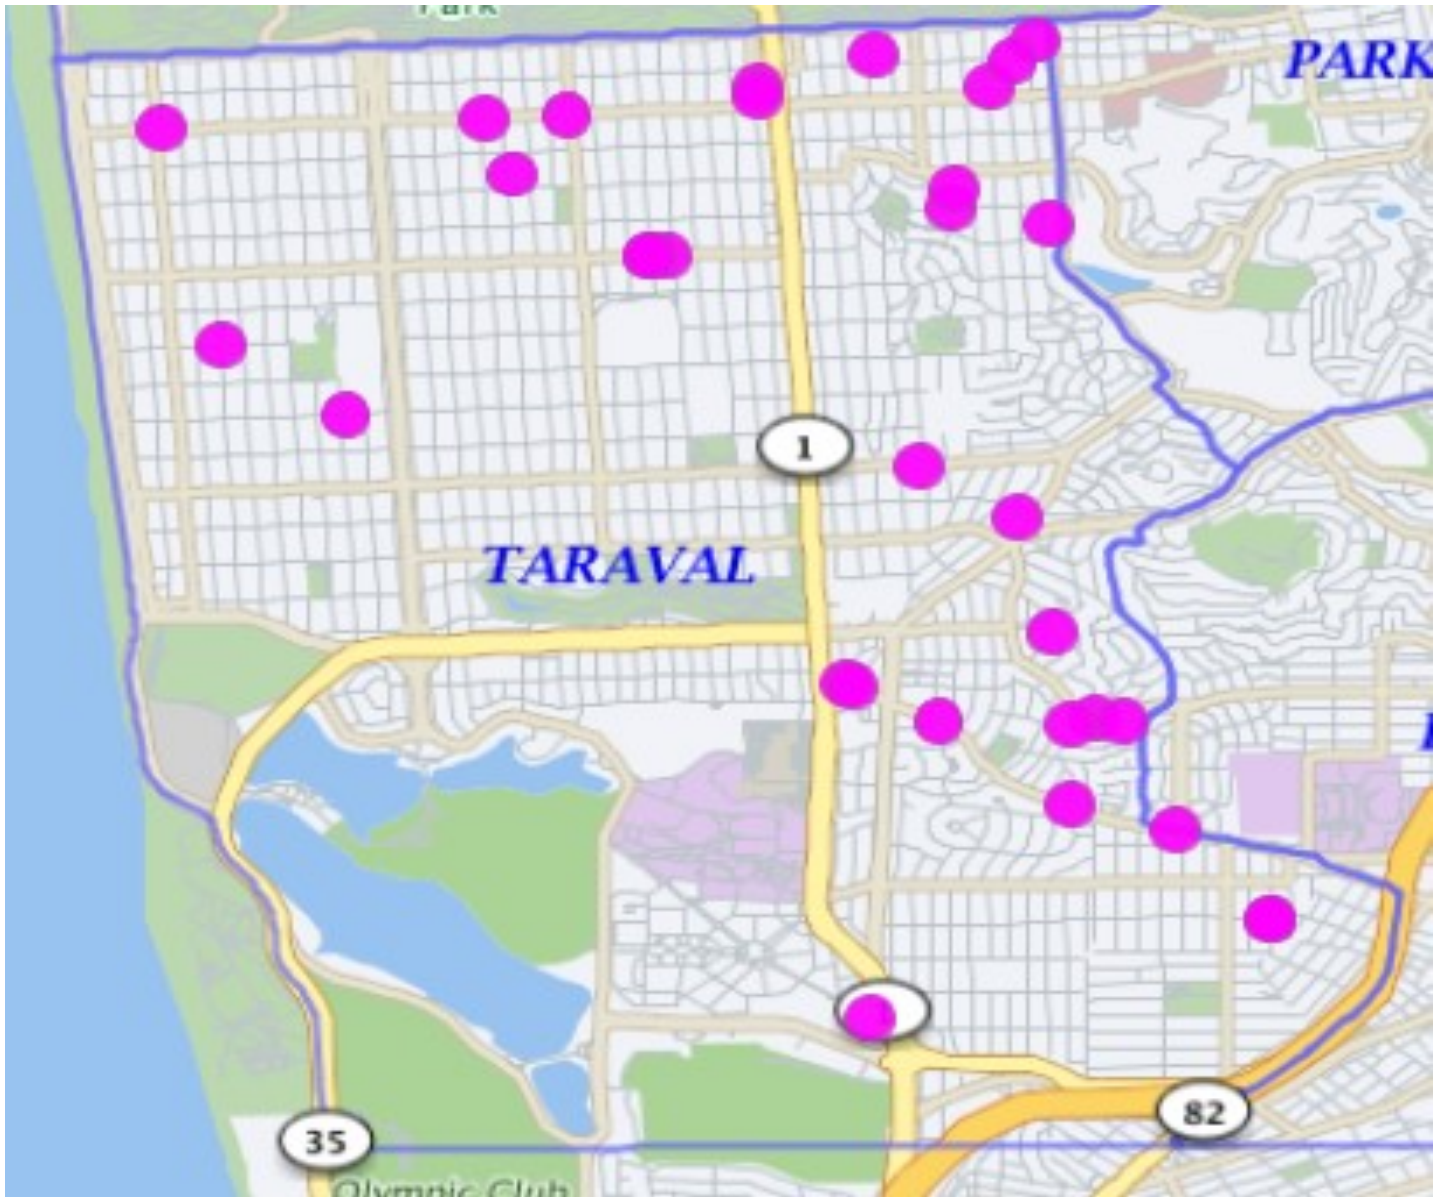

TARAVAL STATION

Auto Burglaries 05/01/20 – 05/31/20

Auto Burglaries	112
	112

If the dots does not add up to the number, there may be multiple incidents with the same address.

*Note: The map accurately reflects the information available at the time of preparation. Numbers may or may not change as more information becomes available. *Production date 06/09/20 - 0900 hrs*

TARAVAL STATION

Commercial and Residential Burglaries

05/01/20 – 05/31/20

BURGLARY	Attempted Forcible Entry	1
	Forcible Entry	17
	Unlawful Entry - No force	15
		33

If the dots does not add up to the number, there may be multiple incidents with the same address.

*Note: The map accurately reflects the information available at the time of preparation. Numbers may or may not change as more information becomes available. *Production date 06/09/20 - 0900 hrs*

TARAVAL STATION

*Note: The map accurately reflects the information available at the time of preparation. Numbers may or may not change as more information becomes available. *Production date 06/09/19 - 0900 hrs*

TARAVAL STATION