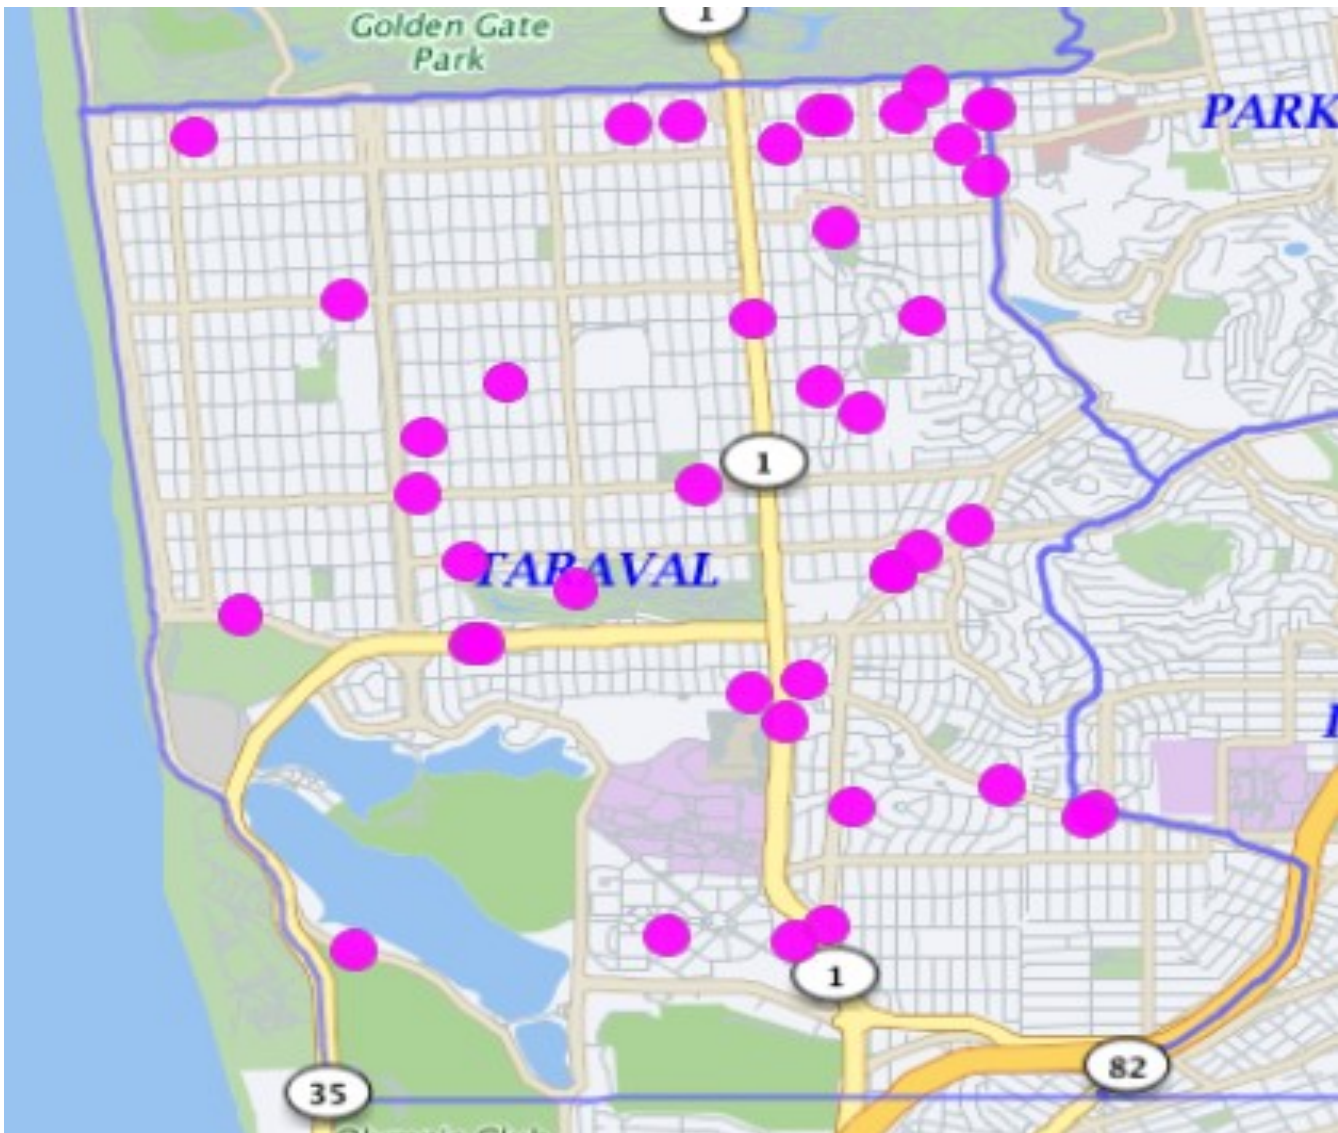

If the dots does not add up to the number, there may be multiple incidents with the same address.

*Note: The map accurately reflects the information available at the time of preparation. Numbers may or may not change as more information becomes available. *Production date 07/29/20 - 0900 hrs*