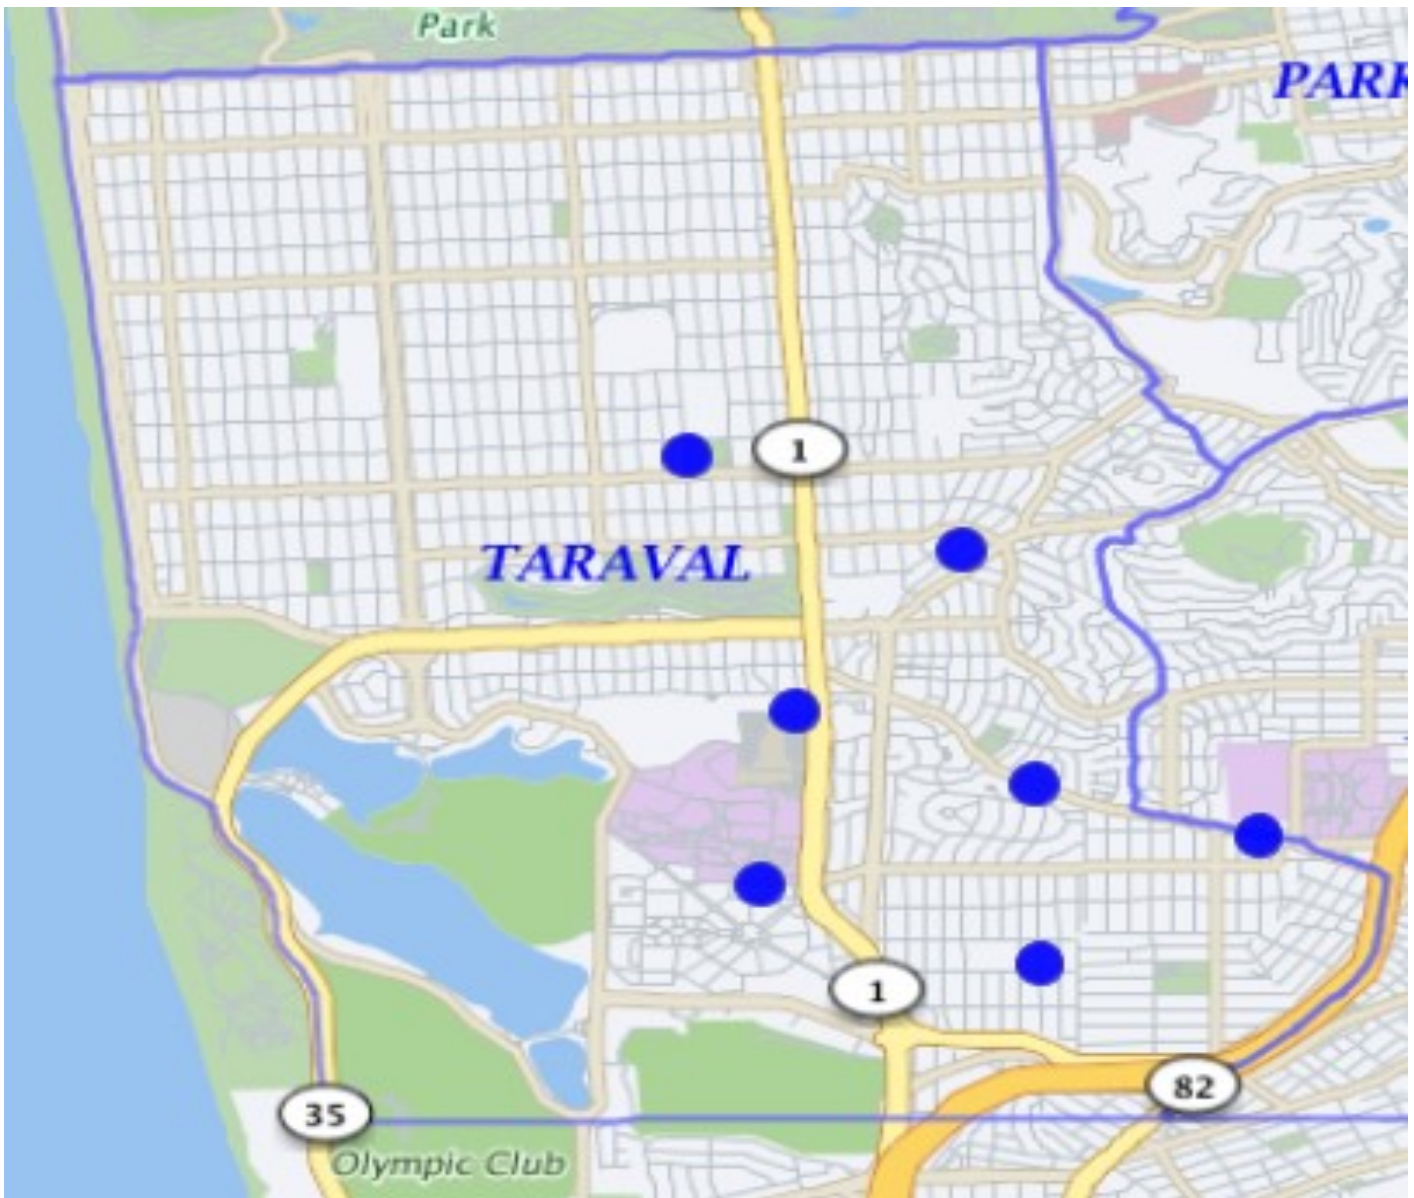

If the dots does not add up to the number, there may be multiple incidents with the same address.

*Note: The map accurately reflects the information available at the time of preparation. Numbers may or may not change as more information becomes available. *Production date 07/29/20 - 0900 hrs*