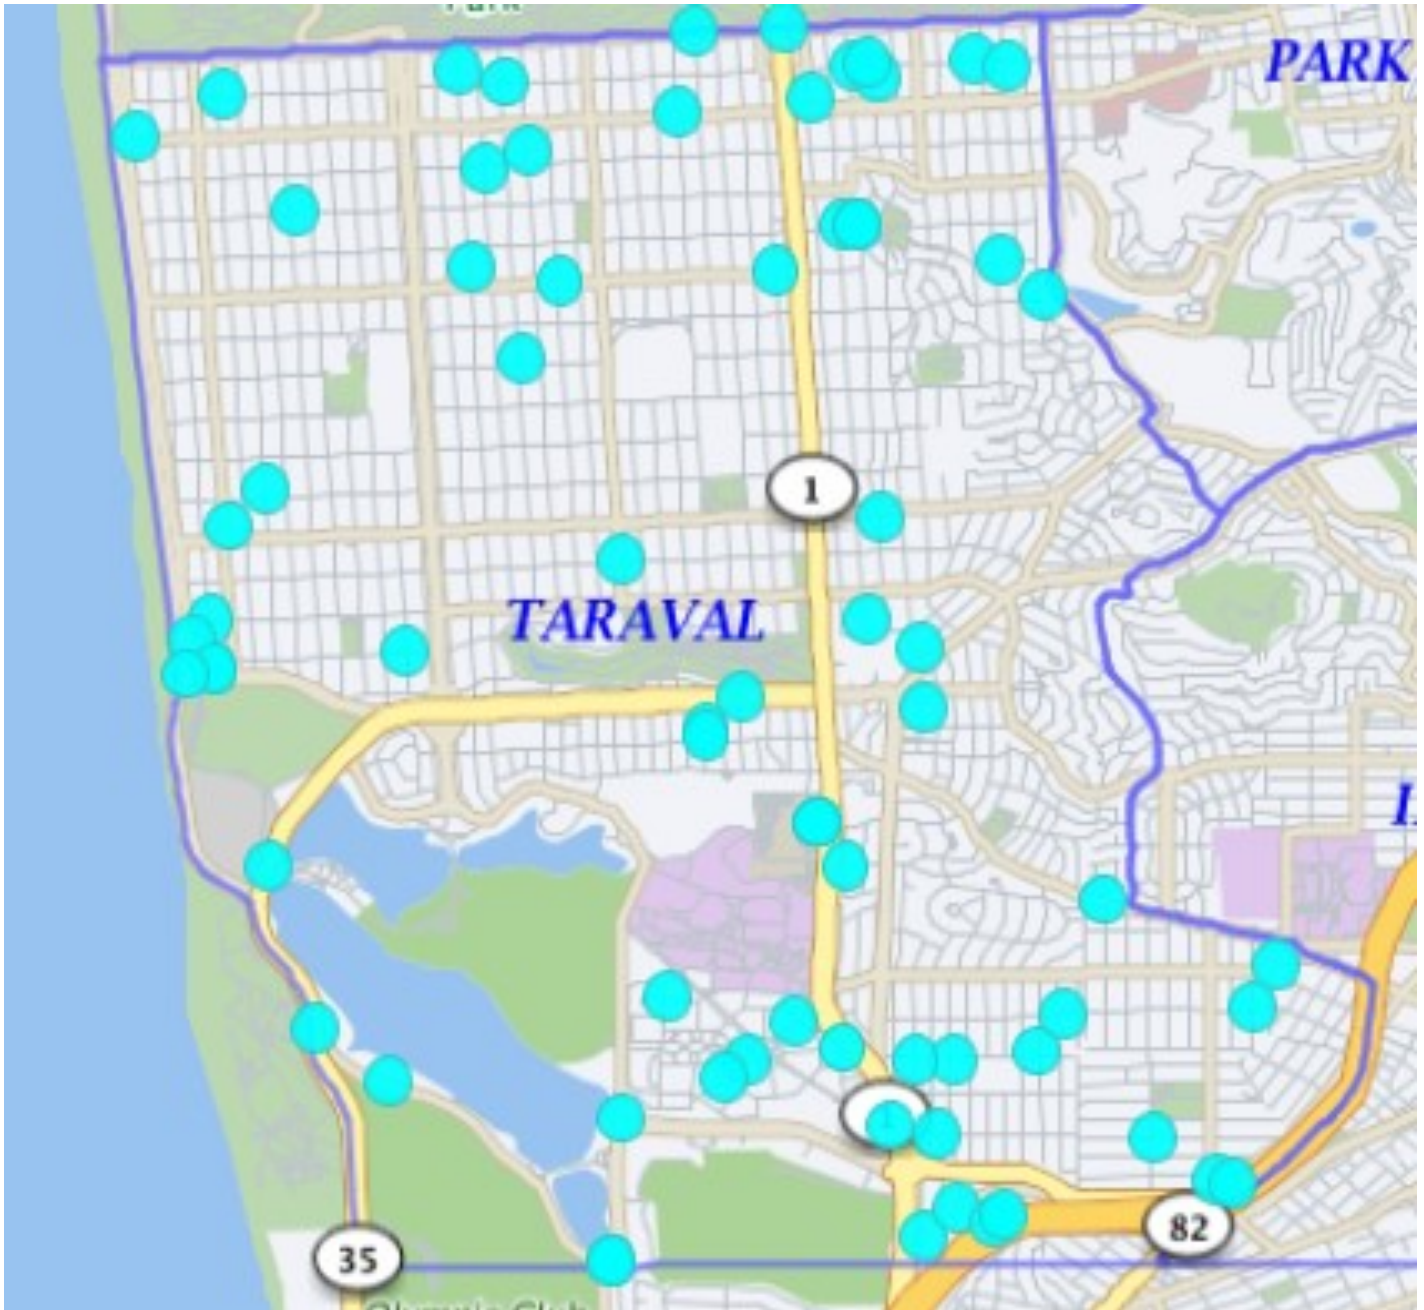

# TARAVAL STATION

## Auto Burglaries 06/01/20 – 06/30/20

Auto Burglaries	79
-----------------	----

If the dots does not add up to the number, there may be multiple incidents with the same address.

\*Note: The map accurately reflects the information available at the time of preparation. Numbers may or may not change as more information becomes available. *Production date 07/29/20 - 0900 hrs*