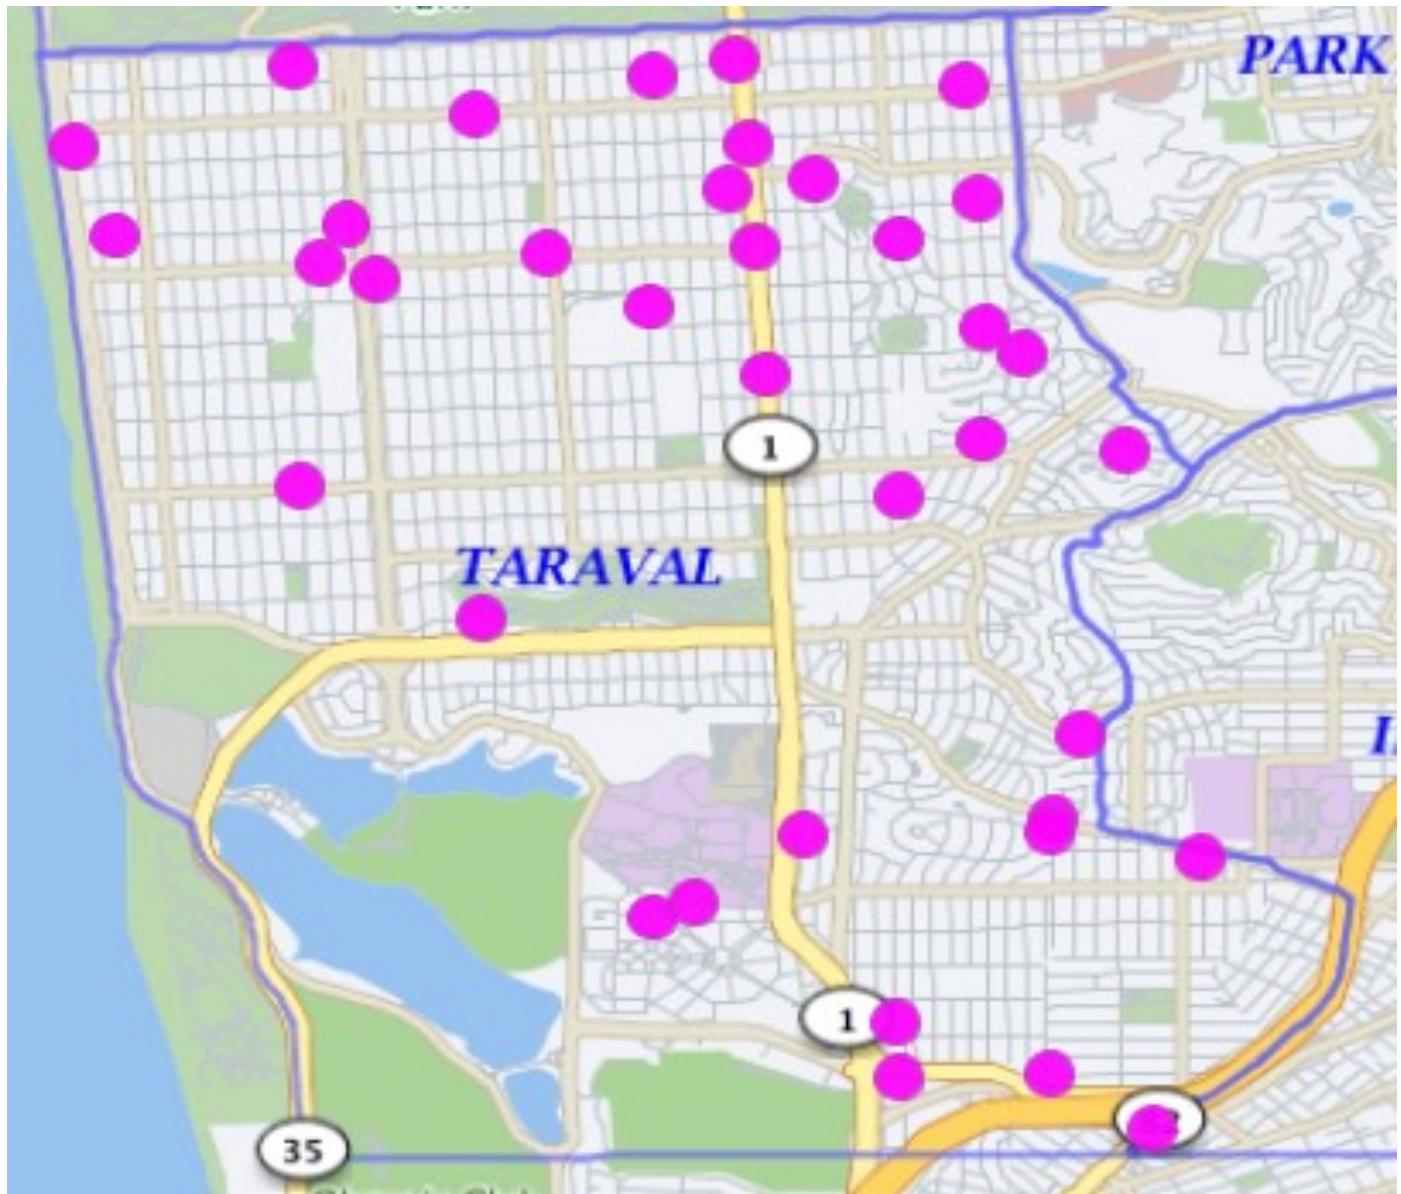

If the dots does not add up to the number, there may be multiple incidents with the same address.

*Note: The map accurately reflects the information available at the time of preparation. Numbers may or may not change as more information becomes available. *Production date 08/25/20 - 0900 hrs*