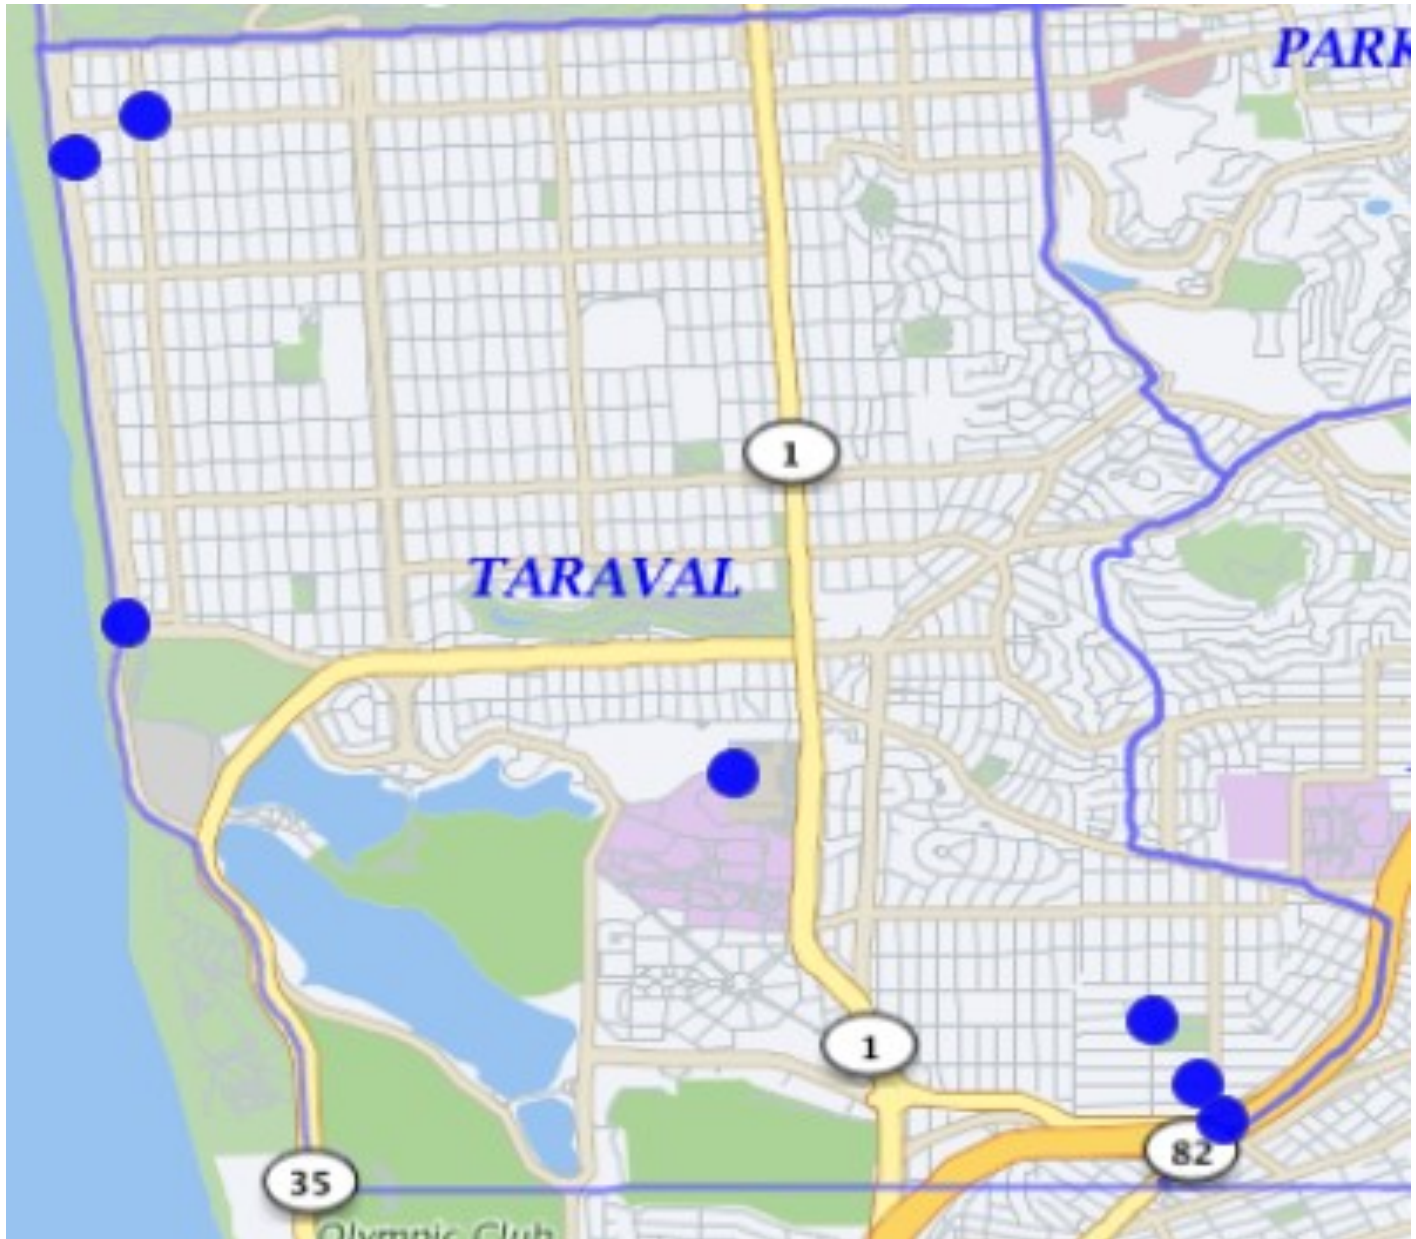

If the dots does not add up to the number, there may be multiple incidents with the same address.

*Note: The map accurately reflects the information available at the time of preparation. Numbers may or may not change as more information becomes available. *Production date 08/25/20 - 0900 hrs*