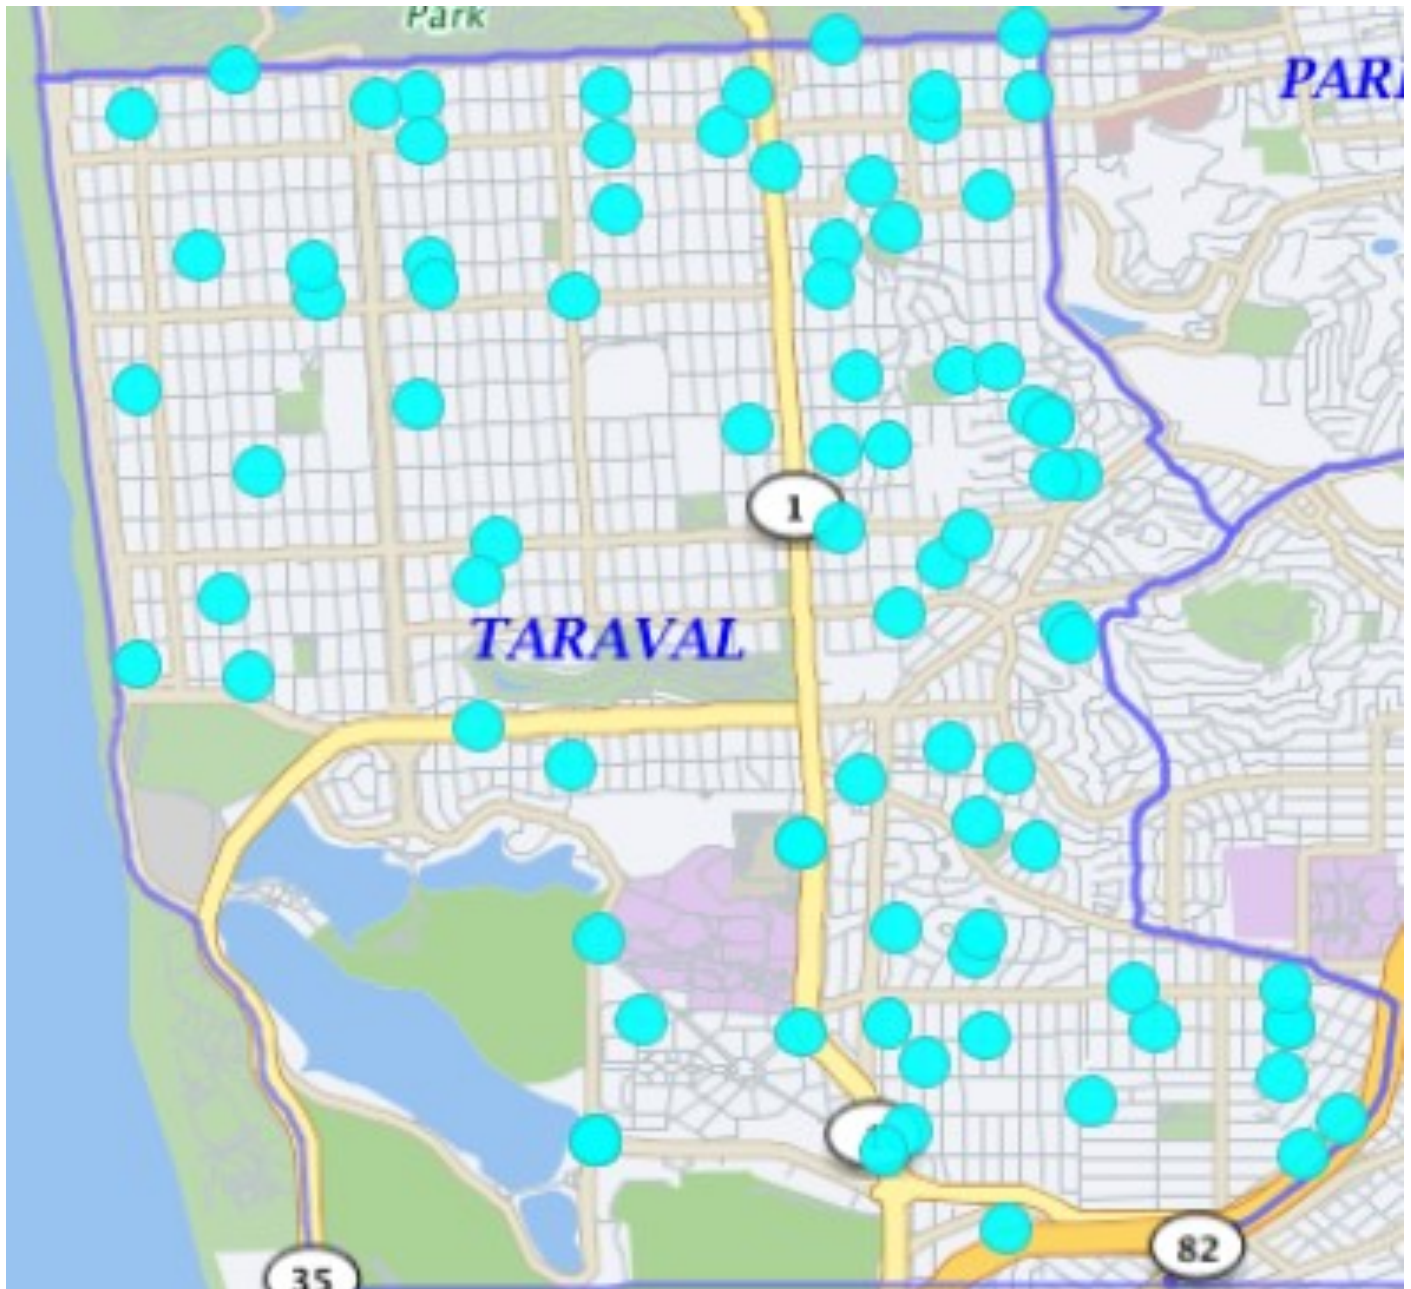

# TARAVAL STATION

## Auto Burglaries 07/01/20 – 07/31/20

Auto Burglaries	88
	<b>88</b>

If the dots does not add up to the number, there may be multiple incidents with the same address.

\*Note: The map accurately reflects the information available at the time of preparation. Numbers may or may not change as more information becomes available. *Production date 08/25/20 - 0900 hrs*