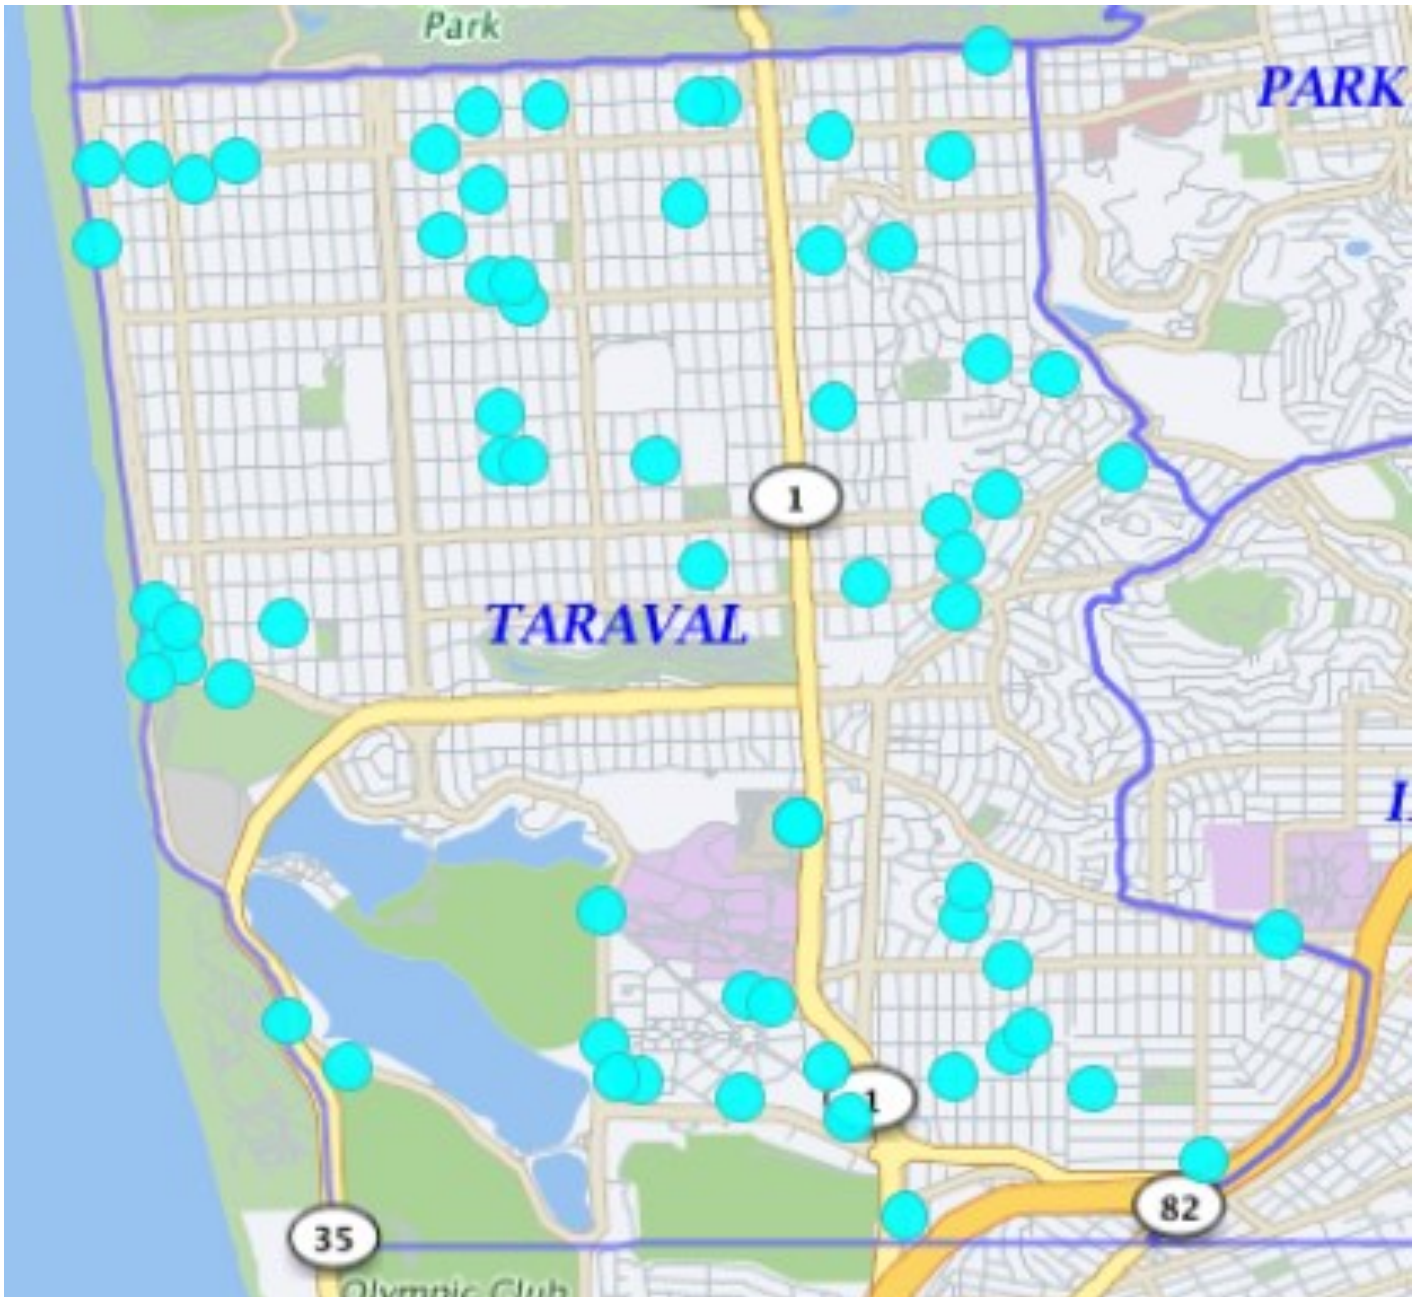

TARAVAL STATION

Auto Burglaries 08/01/20 – 08/31/20

Auto Burglaries	70
-----------------	----

If the dots does not add up to the number, there may be multiple incidents with the same address.

*Note: The map accurately reflects the information available at the time of preparation. Numbers may or may not change as more information becomes available. *Production date 09/01/20 - 0900 hrs*

TARAVAL STATION

Commercial and Residential Burglaries

08/01/20 – 08/31/20

BURGLARY	Attempted Forcible Entry	4
	Forcible Entry	18
	Unlawful Entry - No force	5
		27

If the dots does not add up to the number, there may be multiple incidents with the same address.

*Note: The map accurately reflects the information available at the time of preparation. Numbers may or may not change as more information becomes available. *Production date 09/01/20 - 0900 hrs*

TARAVAL STATION

*Note: The map accurately reflects the information available at the time of preparation. Numbers may or may not change as more information becomes available. *Production date 09/01/20 - 0900 hrs*