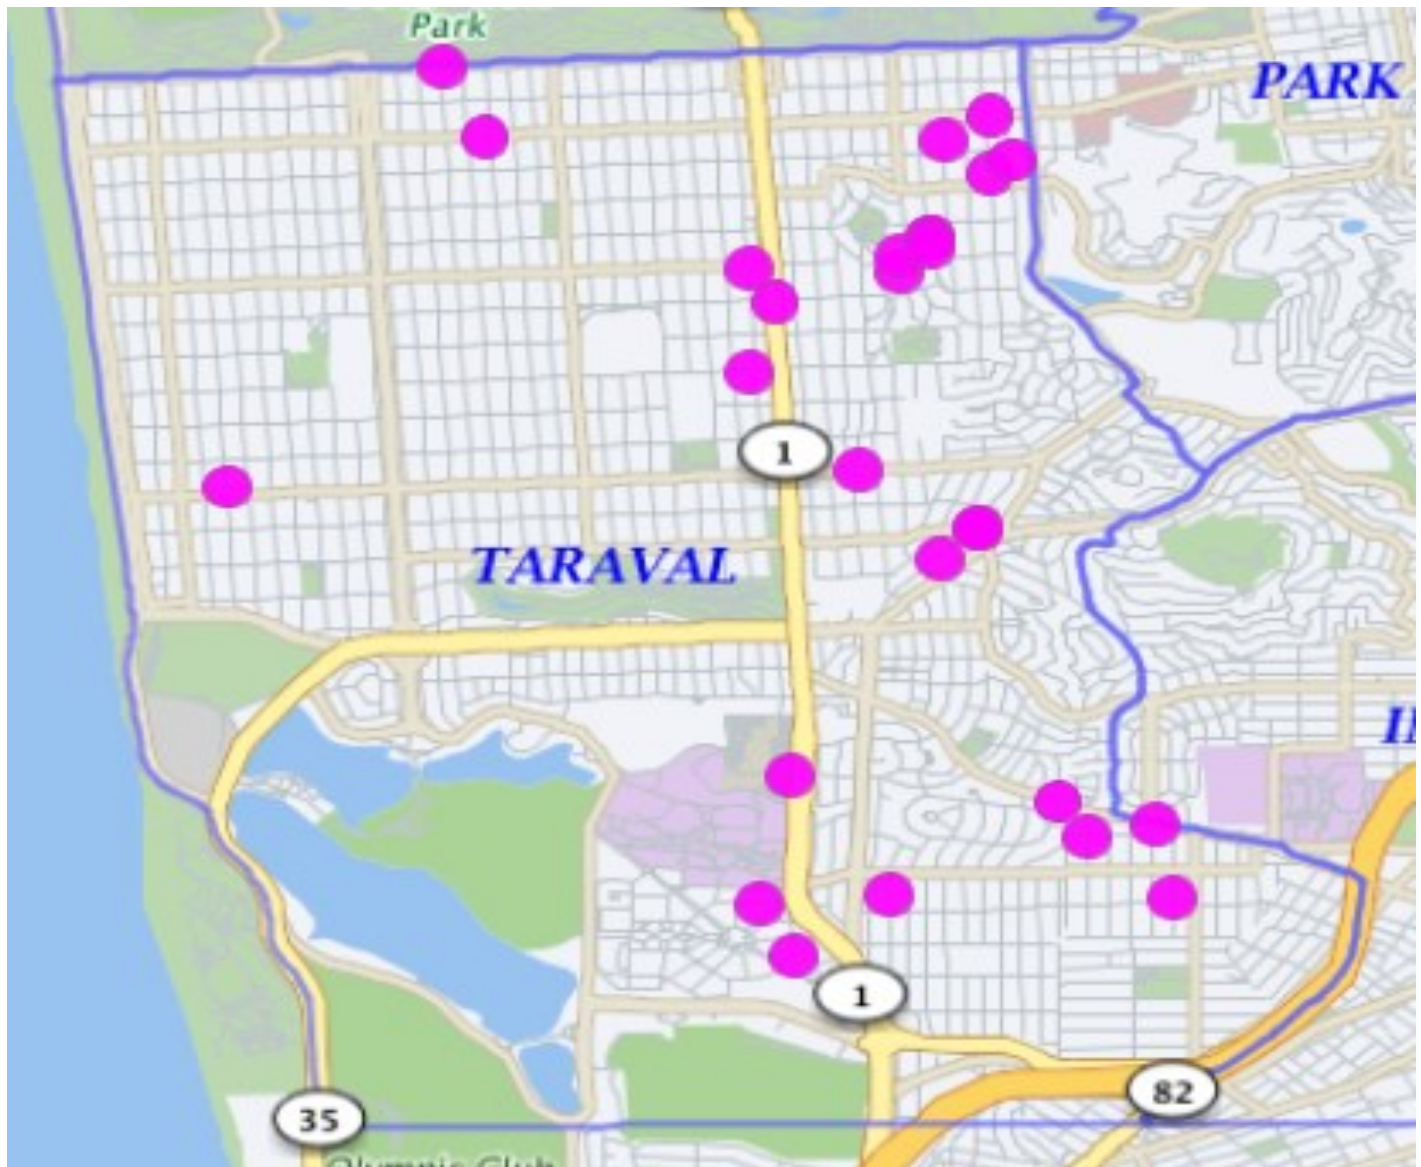

TARAVAL STATION

Auto Burglaries 08/01/20 – 08/31/20

Auto Burglaries	70
-----------------	----

If the dots does not add up to the number, there may be multiple incidents with the same address.

*Note: The map accurately reflects the information available at the time of preparation. Numbers may or may not change as more information becomes available. *Production date 09/01/20 - 0900 hrs*

TARAVAL STATION

Commercial and Residential Burglaries

08/01/20 – 08/31/20

BURGLARY	Attempted Forcible Entry	4
	Forcible Entry	18
	Unlawful Entry - No force	5
		27

If the dots does not add up to the number, there may be multiple incidents with the same address.

*Note: The map accurately reflects the information available at the time of preparation. Numbers may or may not change as more information becomes available. *Production date 09/01/20 - 0900 hrs*

TARAVAL STATION

*Note: The map accurately reflects the information available at the time of preparation. Numbers may or may not change as more information becomes available. *Production date 09/01/20 - 0900 hrs*