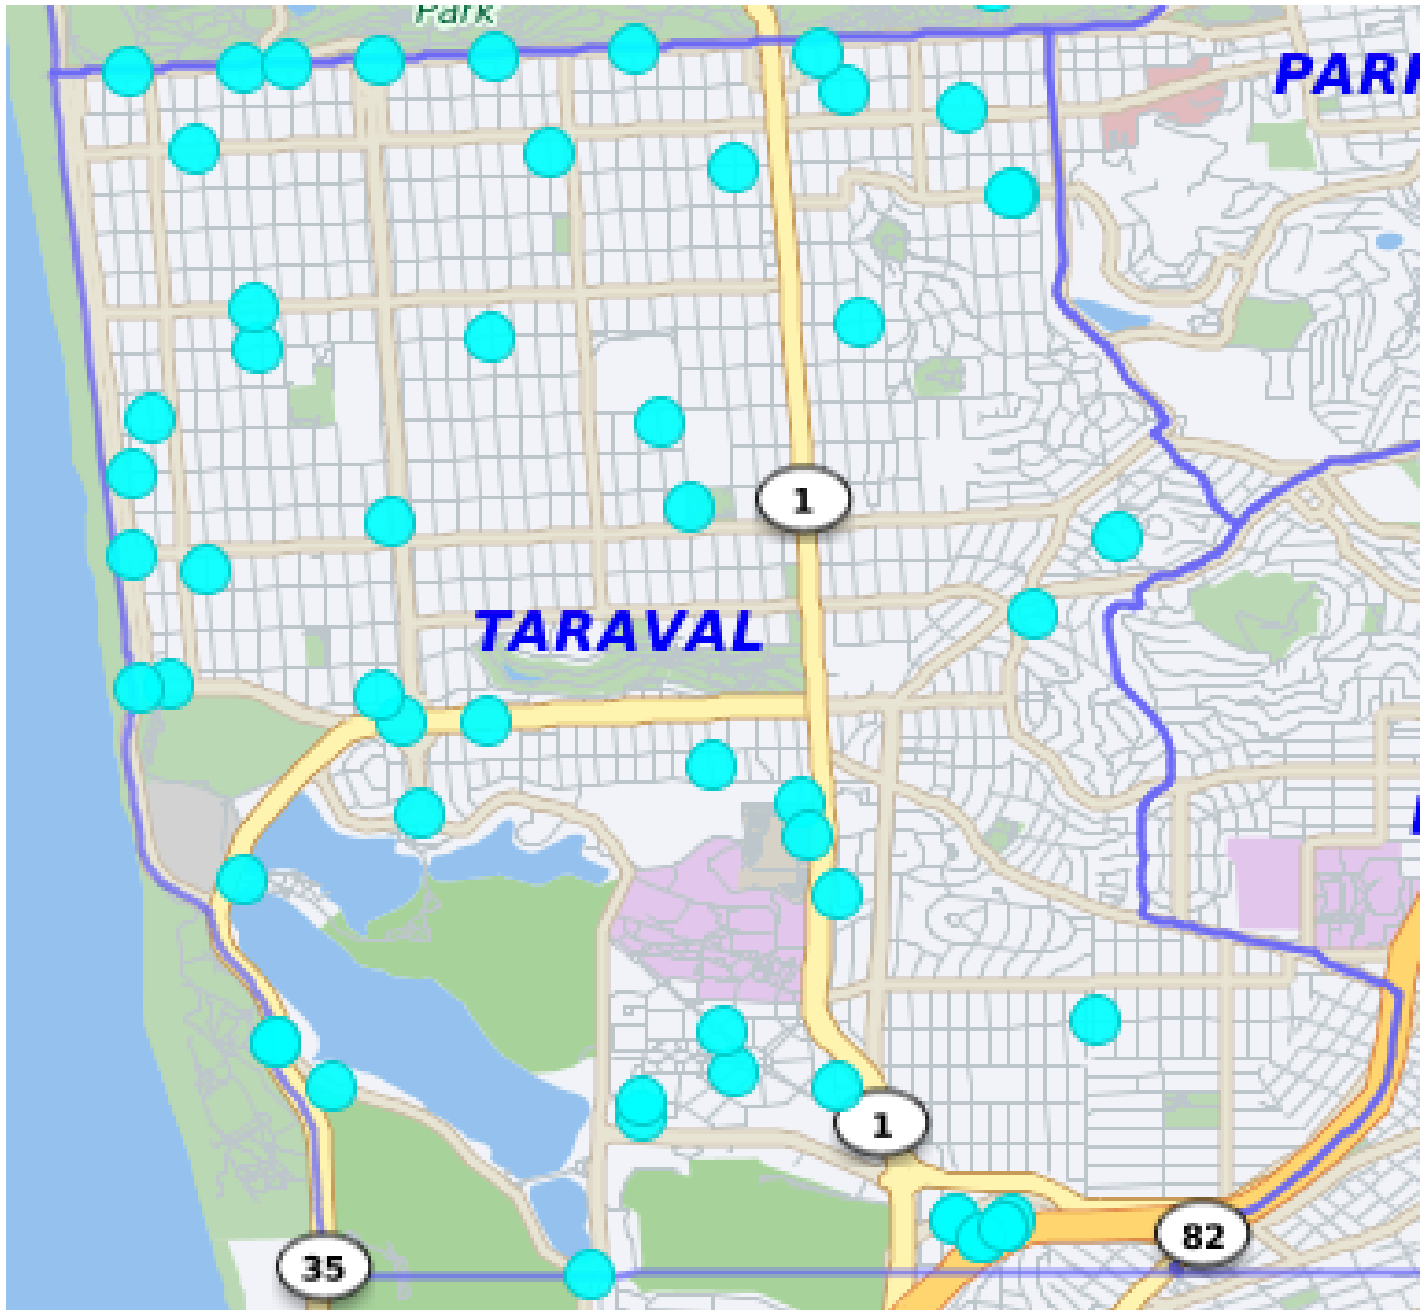

TARAVAL STATION

Auto Burglaries 09/01/20 – 09/30/20

Auto Burglaries	69
-----------------	----

If the dots does not add up to the number, there may be multiple incidents with the same address.

*Note: The map accurately reflects the information available at the time of preparation. Numbers may or may not change as more information becomes available. *Production date 010/06/20 - 0900 hrs*

TARAVAL STATION

Commercial and Residential Burglaries

09/01/20 – 09/30/20

BURGLARY	Attempted Forcible Entry	4
	Forcible Entry	25
	Unlawful Entry - No force	10
		39

If the dots does not add up to the number, there may be multiple incidents with the same address.

*Note: The map accurately reflects the information available at the time of preparation. Numbers may or may not change as more information becomes available. *Production date 10/06/20 - 0900 hrs*

TARAVAL STATION

*Note: The map accurately reflects the information available at the time of preparation. Numbers may or may not change as more information becomes available. *Production date 10/06/20 - 0900 hrs*