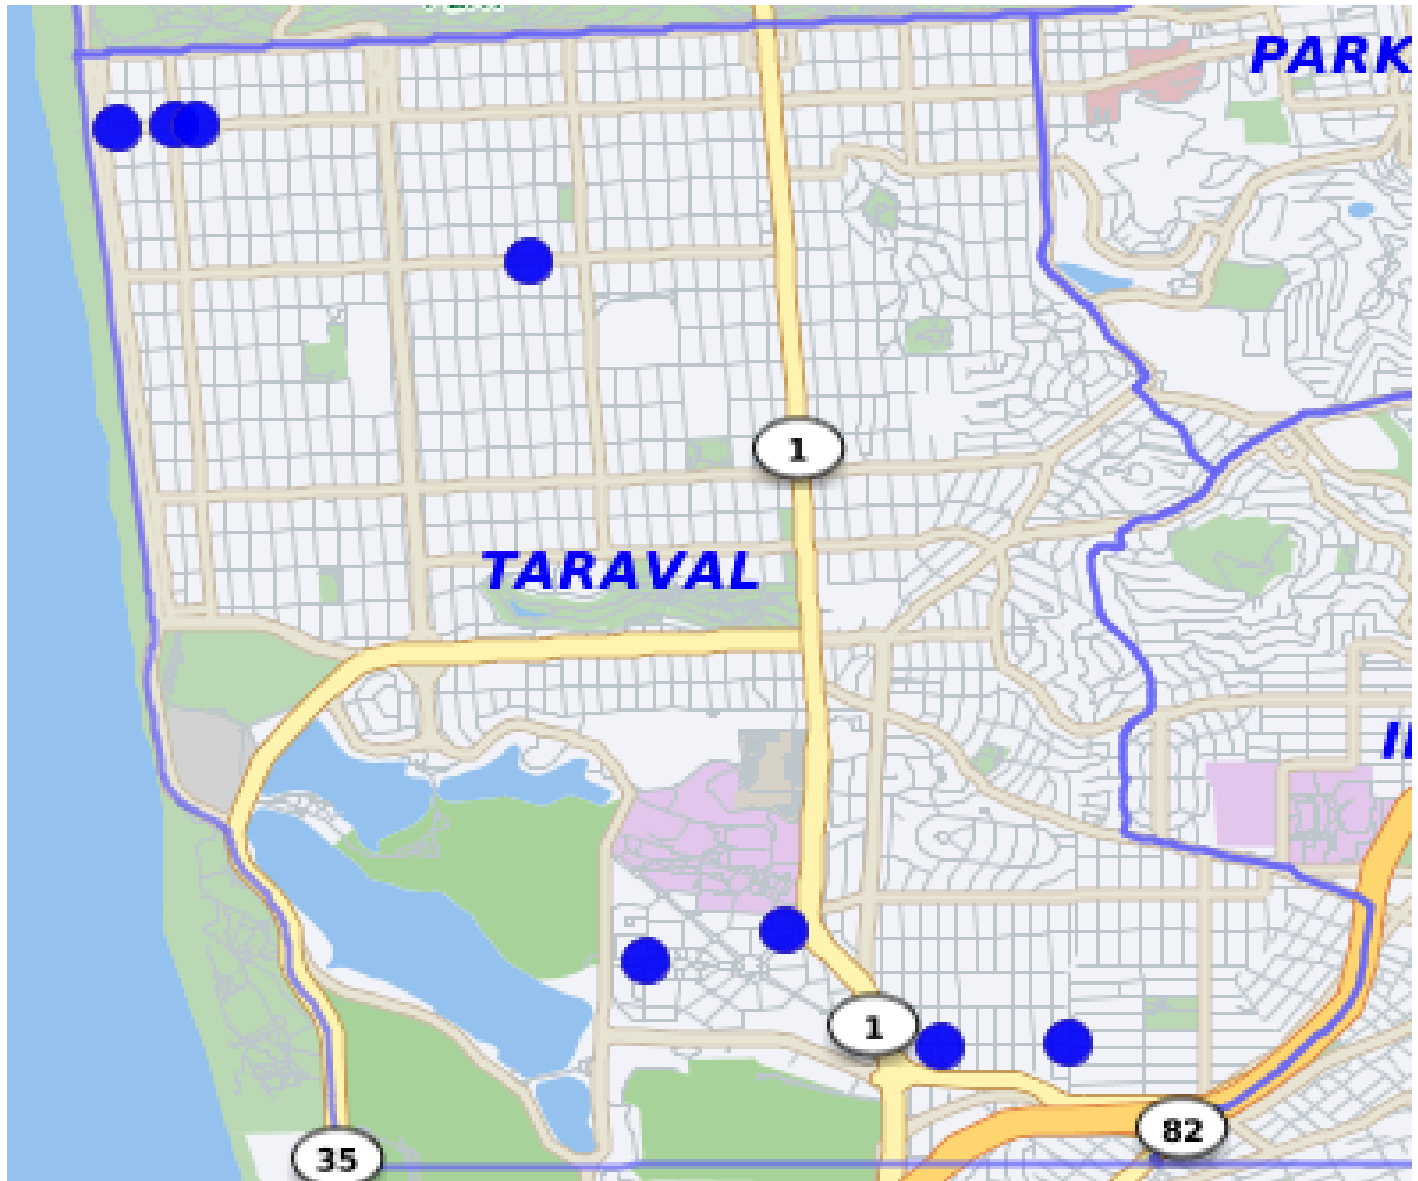

TARAVAL STATION

Auto Burglaries 09/01/20 – 09/30/20

Auto Burglaries	69
-----------------	----

If the dots does not add up to the number, there may be multiple incidents with the same address.

*Note: The map accurately reflects the information available at the time of preparation. Numbers may or may not change as more information becomes available. *Production date 010/06/20 - 0900 hrs*

*Note: The map accurately reflects the information available at the time of preparation. Numbers may or may not change as more information becomes available. *Production date 10/06/20 - 0900 hrs*

TARAVAL STATION

Robbery 09/01/20 – 09/30/20

ROBBERY	Firearm	2
	Knife or Cutting Instrument	1
	Other Dangerous Weapon	0
	Strongarm (no weapon)	5
		8

If the dots does not add up to the number, there may be multiple incidents with the same address.

*Note: The map accurately reflects the information available at the time of preparation. Numbers may or may not change as more information becomes available. *Production date 10/06/20 - 0900 hrs*