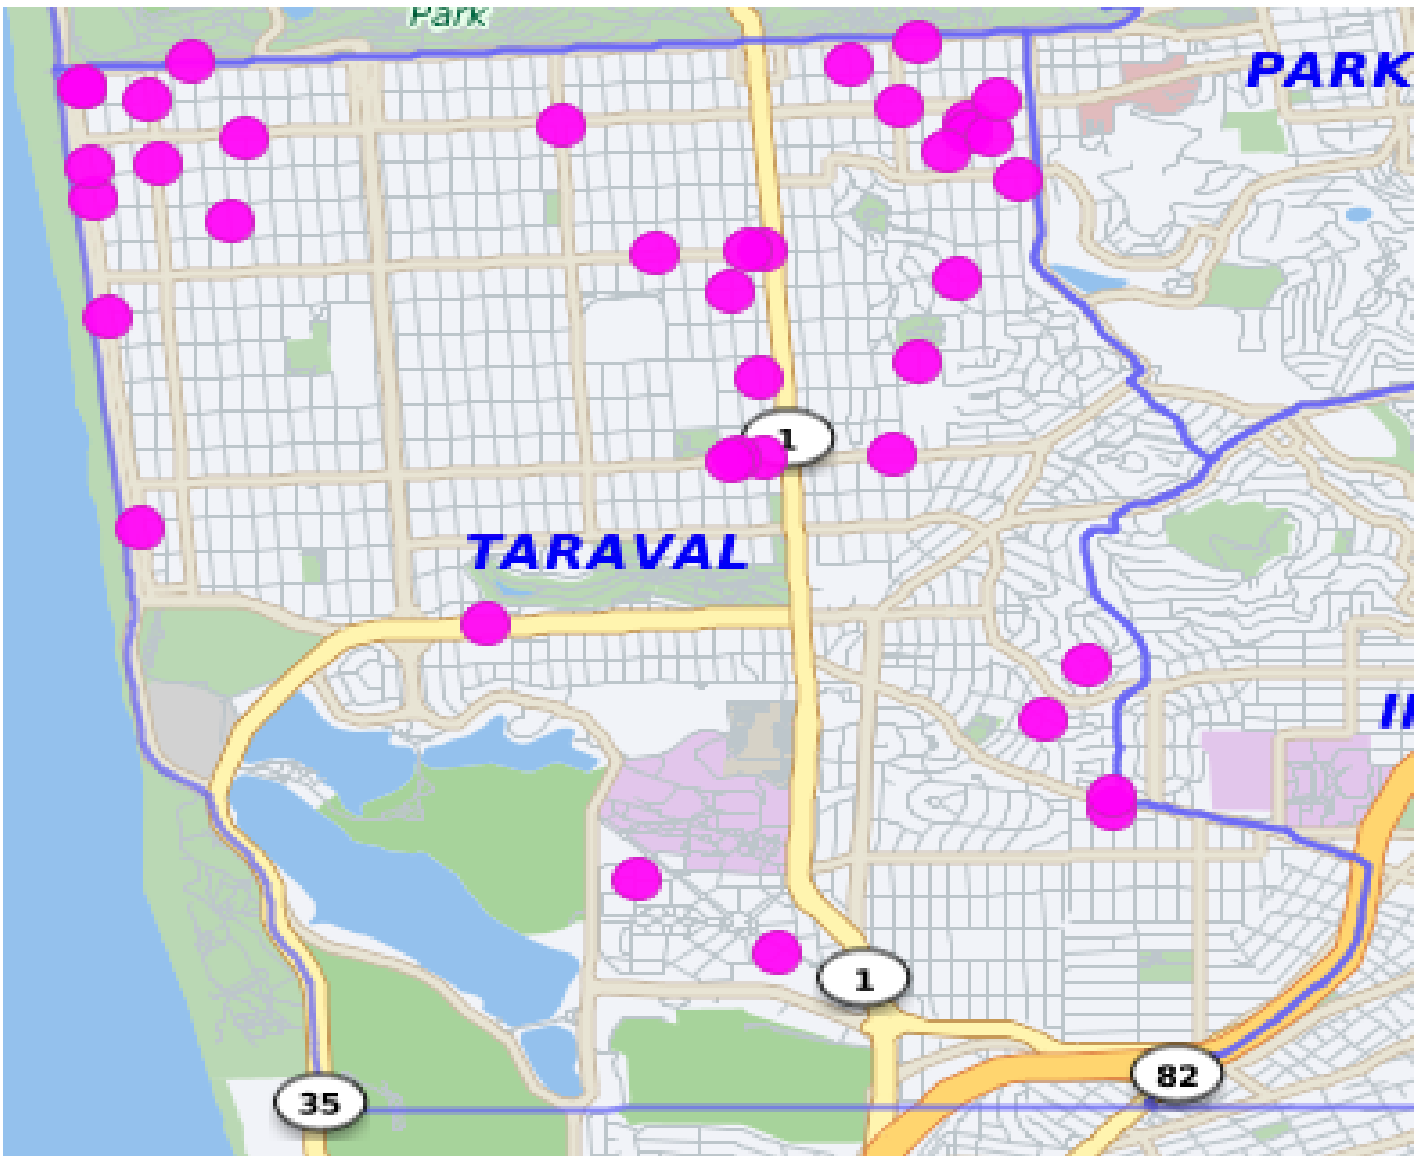

TARAVAL STATION

Auto Burglaries 09/01/20 – 09/30/20

Auto Burglaries	69
-----------------	----

If the dots does not add up to the number, there may be multiple incidents with the same address.

*Note: The map accurately reflects the information available at the time of preparation. Numbers may or may not change as more information becomes available. *Production date 010/06/20 - 0900 hrs*

TARAVAL STATION

Commercial and Residential Burglaries

09/01/20 – 09/30/20

BURGLARY	Attempted Forcible Entry	4
	Forcible Entry	25
	Unlawful Entry - No force	10
		39

If the dots does not add up to the number, there may be multiple incidents with the same address.

*Note: The map accurately reflects the information available at the time of preparation. Numbers may or may not change as more information becomes available. *Production date 10/06/20 - 0900 hrs*

TARAVAL STATION

*Note: The map accurately reflects the information available at the time of preparation. Numbers may or may not change as more information becomes available. *Production date 10/06/20 - 0900 hrs*